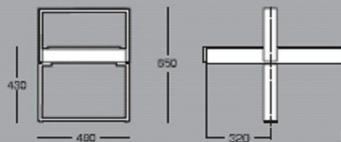

## Balance 2 Beam seating

*Continuous bench of 2 to 4 units without backrest.  
The seat area is configured in a single continuous block framed by polished and anodized aluminium sections and with a long black synthetic leather upholstered cushion.  
The bench legs and side armrests are in polished and anodized cast aluminium.  
The continuous bench design arises as a development of the desing guidelines of the bench.  
With this supply the range covers the varied needs of a multifunctional setting in which simple and balanced solutions are required.*