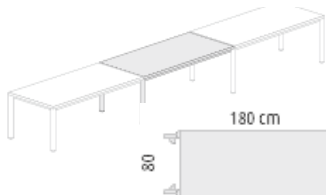

1800mm x 800mm extension desk

With MFC top @ £213.00
with high pressure laminate top @ £299.00
for height adjustable legs add £39.00