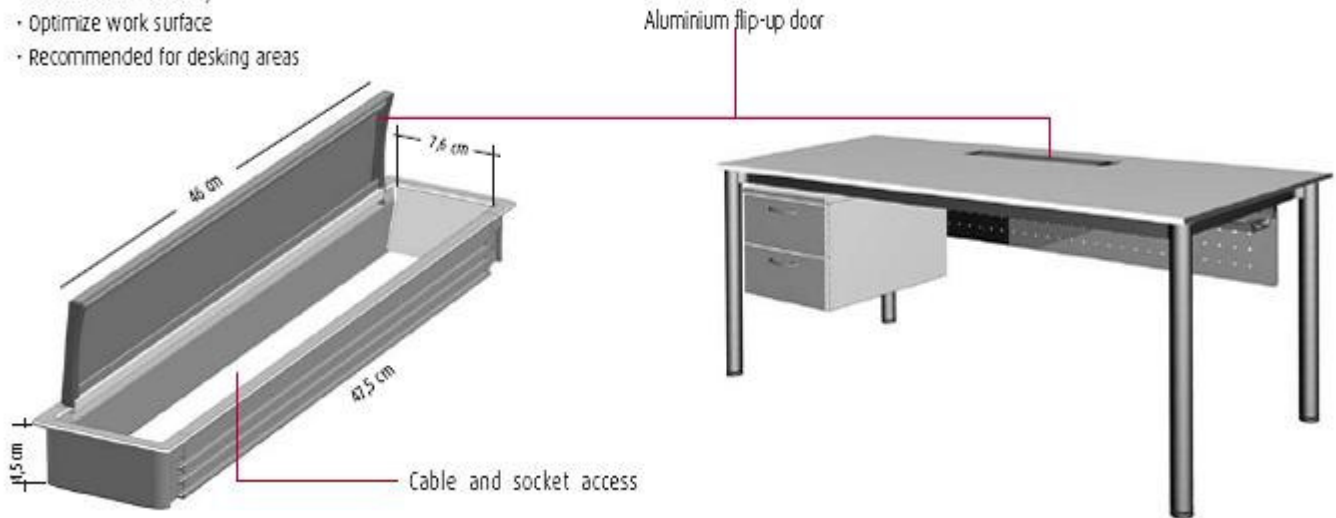

• DESKS CABLE MANAGEMENT

- Maximum accessibility
- Optimize work surface
- Recommended for desking areas

Please add £40.00 per individual desk