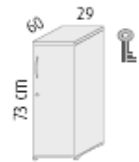

CPU pedestal door with lock and reversible shelf @ £104.00