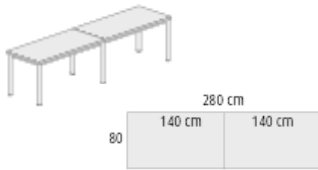

• BENCH DESKING (PROGRESSIVE SYSTEM)

2800mm x 800mm bench silver or white legs

With MFC top @ £397.00
with high pressure laminate top @ £537.00
for height adjustable legs add £39.00