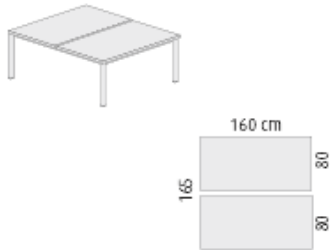

1600mm x 1650mm twin desk

with MFC top @ £399.00

with high pressure laminate top @ £759.00

with white compact laminate top @ £936.00

with frosted glass top @ £939.00

with white, dark, or blue glass @ £999.00

for height adjustable legs add £39.00