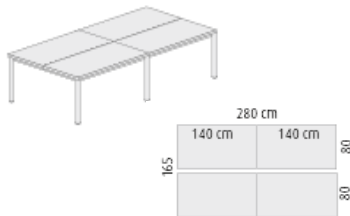

2800mm x 1650mm 4 way bench

with MFC top @ £723.00

with high pressure laminate top @ £1004.00

for height adjustable legs add £39.00