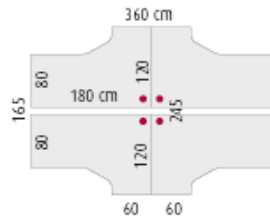

3600mm x 1650mm 4 way desks

with MFC tops @ £892.00

with high pressure laminate tops @ £1489.00

for height adjustable add £42.00

Optional additional legs support @ £36.00

height adjustable leg @ £49.00