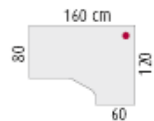

• CRESCENT DESKS

1600mm x 1200mm left or right hand

With MFC top @ £273.00
with high pressure laminate top @ £411.00
for height adjustable legs add £39.00