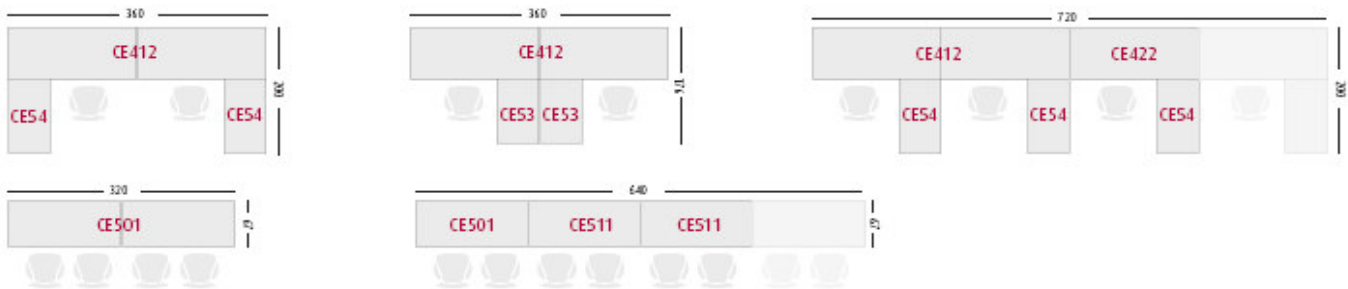

• BENCH DESKING (PROGRESSIVE SYSTEM)