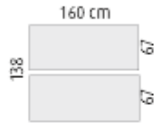

1600mm x 1380mm twin desks

With MFC top @ £375.00
For height adjustable legs add £39.00