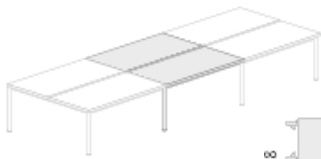

1600mm x 1380mm central extension

With MFC top @ £338.00
For height adjustable legs add £39.00

• CRESCENT DESKS

1600mm x 1200mm left or right hand

With MFC top @ £273.00
with high pressure laminate top @ £411.00
for height adjustable legs add £39.00