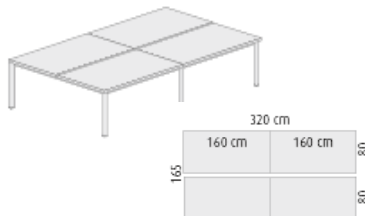

1400mm x 1650mm twin desk

with MFC top @ £383.00

with high pressure laminate top @ £523.00

For height adjustable legs add £39.00

1600mm x 1650mm twin desk

with MFC top @ £399.00

with high pressure laminate top @ £759.00

with white compact laminate top @ £936.00

with frosted glass top @ £939.00

with white, dark, or blue glass @ £999.00

for height adjustable legs add £39.00

1800mm x 1650mm twin desk

with MFC top @ £422.00

with high pressure laminate top @ £603.00

with white compact laminate top @ £832.00

for height adjustable legs add £39.00

2800mm x 1650mm 4 way bench

with MFC top @ £723.00

with high pressure laminate top @ £1004.00

for height adjustable legs add £39.00

1400mm x 1650mm centre extension

with MFC top @ £341.00

with high pressure laminate top @ £482.00

for height adjustable legs add £39.00

3200mm x 1650mm 4 way bench

with MFC top @ £761.00

with high pressure laminate top @ £1083.00

with white compact laminate top @ £1487.00

for height adjustable legs add £39.00

1600mm x 1650mm centre extension

with MFC top @ £386.00

with high pressure laminate top @ £561.00

with white compact laminate top @ £789.00

for height adjustable legs add £39.00