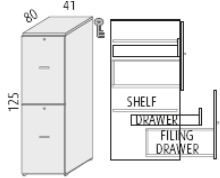

1250mm high double pedestal independent locking filing drawer, shallow drawer and shelf

@ £319.00

Three drawer under desk mobile pedestal @ £162.00