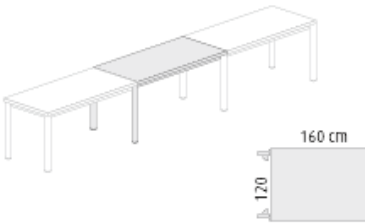

1600mm x 1200mm infill table/ desk

with MFC top @ £238.00
with high pressure laminate top @ £363.00
for chrome legs add £33.00