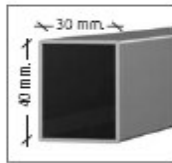

#### BENCH DESKING (SHARING MIDDLE LEG):

#### CRESCENT DESKS:

TECHNICAL FEATURES OF THE FRAME

Frame:

1,5 mm thick laminated steel, 60 mm Ø diameter legs, 40x30 mm frame epoxy finish. Moulded aluminum linking devices with epoxy finished

Leg Options: