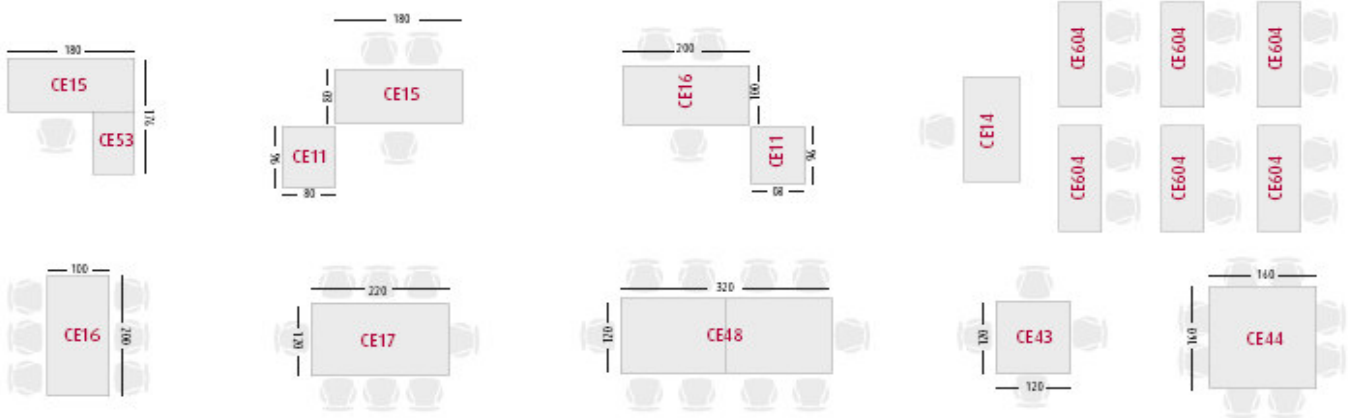

LAYOUT SAMPLES - COOL E100 PROGRAM

• RECTANGULAR DESKS