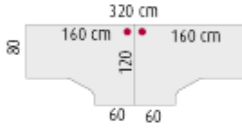

3200mm x 1200mm twin desks

with MFC top @ £493.00

with high pressure laminate top @ £767.00

For height adjustable legs add £39.00