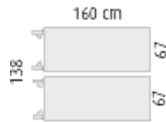

1600mm x 1380mm central extension

With MFC top @ £338.00
For height adjustable legs add £39.00