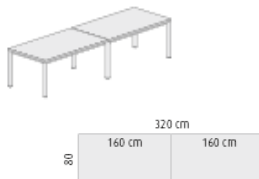

3200mm x 800mm bench with silver or white legs

with MFC top @ £430.00
with high pressure laminate top @ £589.00
for height adjustable legs add £39.00