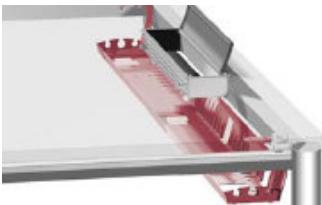

## • DESKS CABLE MANAGEMENT

- Maximum accessibility
- Optimize work surface
- Recommended for desking areas

Please add £40.00 per individual desk

500mm, metal tray @ £39.00

Full length cable tray

For 1400mm desks @ £62.00