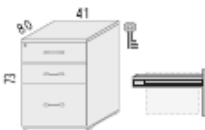

Three drawer 600mm deep desk height pedestal with filing frame @ £214.00

- Desk Height
- 2 drawers.
- 1 filing drawer.

Three drawer 600mm deep desk height pedestal with filing drawer @ £206.00

Four drawer 600mm deep desk height pedestal @ £211.00