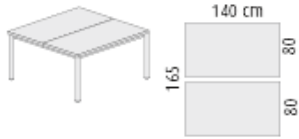

1400mm x 1650mm twin desk

with MFC top @ £383.00

with high pressure laminate top @ £523.00

For height adjustable legs add £39.00