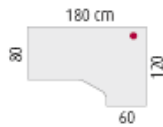

1800mm x 1200mm left or right hand

With MFC top @ £286.00
with high pressure laminate top @ £435.00
for height adjustable legs add £39.00

Optional additional legs support @ £36.00
height adjustable leg @ £49.00