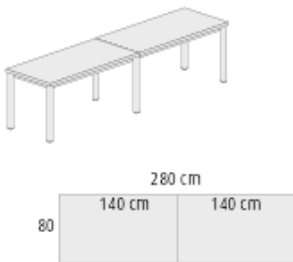

2800mm x 800mm twin desk/table with white or silver legs

with MFC top @ £396.00
with high pressure laminate top @ £537.00
for height adjustable legs add £39.00
for chrome legs add £67.00