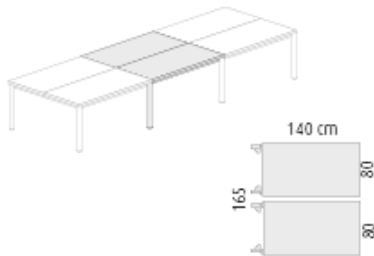

1400mm x 1650mm centre extension

with MFC top @ £341.00

with high pressure laminate top @ £482.00

for height adjustable legs add £39.00