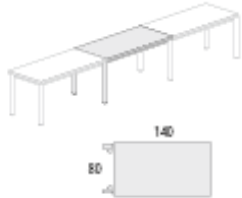

1400mm x 800mm extension desk

with MFC top @ £184.00
with high pressure laminate top @ £255.00
for height adjustable legs add £39.00