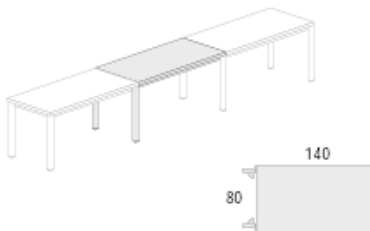

1400mm x 800mm infill table/desk

with MFC top @ £184.00
with high pressure laminate top @ £254.00
for height adjustable legs add £14.00
for chrome legs ass £33.00