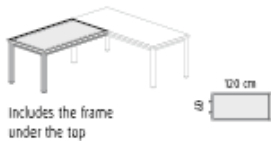

1200mm x 600mm
Frosted glass @ £365.00
Black or Blue glass @ £468.00

Chrome legs are available on glass top returns @
£25.00 per return