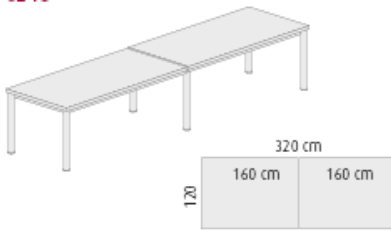

1600mm x 1200mm desk/table with silver or white legs

with MFC top @ £310.00
with high pressure laminate top @ £436.00
with frosted glass top £729.00
with blue or dark glass top @ £777.00
for chrome legs add £39.00

1600mm x 1600mm desk/table with white or silver legs

with MFC top @ £325.00
with high pressure laminate top @ £481.00
with frosted glass top @ £990.00
with blue or dark glass top @ £1051.00
for chrome legs add £39.00

The glass surface for the CE44 desk is made of 2 pieces using an aluminium/chromed strip in between matching with the frame finish.

3200mm x 1200mm twin desk/table with white or silver legs

with MFC top @ £504.00
with high pressure laminate top @ £752.00
for chrome legs add £67.00.