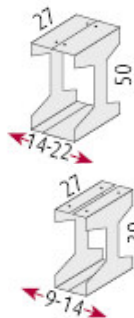

### Modesty panels

Perforated metal modesty panels  
For 1200mm desks @ £85.00  
For 1400mm desks @ £88.00  
For 1600mm desks @ £91.00  
For 1800mm desks @ £99.00  
For 2000mm desks @ £104.00

Silver MFC modesty panels  
For 1200mm desks @ £43.00  
For 1400mm desks @ £46.00  
For 1600mm desks @ £49.00  
For 1800mm desks @ £52.00  
For 2000mm desks @ £56.00