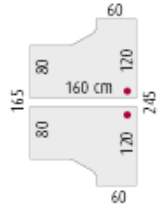

2400mm x 1600mm twin desks

with MFC top @ £451.00

with high pressure laminate top @ £726.00

for height adjustable legs add £39.00