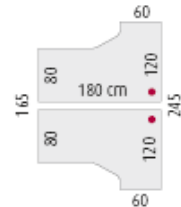

2400mm x 1800mm twin desks

with MFC top @ £484.00

with high pressure laminate top @ £783.00

for height adjustable legs add £39.00