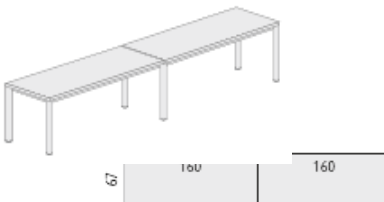

3200mm x 670mm bench with silver or white legs

With MFC top @ £397.00
for height adjustable legs add £39.00