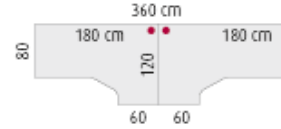

3600mm x 1200mm twin desks

with MFC top @ £493.00

with high pressure laminate top @ £769.00

for height adjustable legs add £39.00