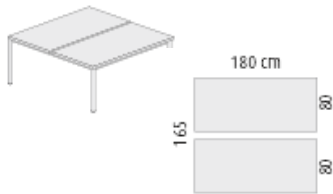

1800mm x 1650mm twin desk

with MFC top @ £422.00

with high pressure laminate top @ £603.00

with white compact laminate top @ £832.00

for height adjustable legs add £39.00