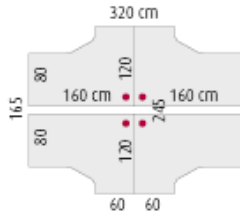

3200mm x 1650mm 4 way desks

with MFC tops @ £837.00

with high pressure laminate tops @ £1387.00

for height adjustable legs add £42.00