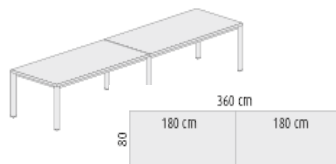

3600mm x 800mm bench with silver or white legs

with MFC top @ £453.00
with high pressure laminate top @ £627.00
for height adjustable legs add £39.00