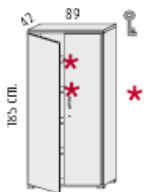

1500mm high x 450mm wide with lower door @ **£150.00**

- 3 MFC height adjustable shelves.
- 1 MFC fixed shelf.
- Door with lock.

1500mm high x 450mm wide with single door @ **£165.00**

- 3 MFC 25 mm. thick height adjustable shelves.
- 1 MFC 25 mm. thick fixed shelf.

1850mm high x 900mm wide open unit @ **£196.00**

- 3 MFC 25 mm. thick height adjustable shelves.
- 1 MFC 25 mm. thick fixed shelf.

1850mm high x 890mm wide with 2 drawers @ **£340.00**

- 3 MFC 25 mm. thick height adjustable shelves.
- 1 MFC 25 mm. thick fixed shelf.
- Doors with lock

1850mm high x 890mm wide with 2 doors @ **£243.00**

- 3 MFC 25 mm. thick height adjustable shelves.
- 1 MFC 25 mm. thick fixed shelf.
- Doors with lock.

1850mm high x 890mm wide with 2 doors @ **£323.00**

- 2 MFC 25 mm. thick height adjustable shelves.
- 1 MFC 25 mm. thick fixed shelf.
- 4 drawers with lock.
- Anti tilt mechanism.

1850mm high x 890mm wide with 4 drawers @ **£416.00**

- 3 MFC height adjustable shelves.
- 1 MFC fixed shelf