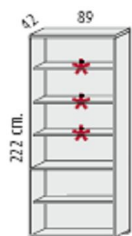

- 2 MFC 25 mm. thick height adjustable shelves.
- 1 MFC 25 mm. thick fixed shelf.
- 4 drawers with lock.
- Anti tilt mechanism.

1850mm high x 890mm wide with 4 drawers @ **£416.00**

- 3 MFC height adjustable shelves.
- 1 MFC fixed shelf

1850mm high x 450mm wide open unit @ **£158.00**

- 3 MFC height adjustable shelves.
- 1 MFC fixed shelf.
- Door with lock.

1850mm high x 450mm wide unit with single door @ **£186.00**

- 3 MFC height adjustable shelves.
- 1 MFC fixed shelf.
- Door with lock.

1850mm high x 450mm wide with full single door @ **£211.00**

- 3 MFC 25 mm. thick height adjustable shelves.
- 1 MFC 25 mm. thick fixed shelf.

2220mm high x 890mm wide open unit @ **£236.00**

3 MFC 25 mm. thick height adjustable shelves.
1 MFC 25 mm. thick fixed shelf.

2220mm high x 890mm wide with 2 drawers @ **£382.00**

4 MFC 25 mm. thick height adjustable shelves.
1 MFC 25 mm. thick fixed shelf.
Doors with lock

2220mm high x 890mm wide with 2 x lower doors @ **£272.00**