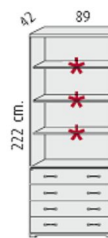

1850mm high x 450mm wide with full single door @ **£211.00**

- 3 MFC 25 mm. thick height adjustable shelves.
- 1 MFC 25 mm. thick fixed shelf.

2220mm high x 890mm wide open unit @ **£236.00**

3 MFC 25 mm. thick height adjustable shelves.
1 MFC 25 mm. thick fixed shelf.

2220mm high x 890mm wide with 2 drawers @ **£382.00**

4 MFC 25 mm. thick height adjustable shelves.
1 MFC 25 mm. thick fixed shelf.
Doors with lock

2220mm high x 890mm wide with 2 x lower doors @ **£272.00**

4 MFC 25 mm. thick height adjustable shelves.
1 MFC 25 mm. thick fixed shelf.
Doors with lock.

2220mm high x 890mm wide with full double doors @ **£323.00**

3 MFC 25 mm. thick height adjustable shelves.
1 MFC 25 mm. thick fixed shelf.
4 drawers.
Anti tilt mechanism.