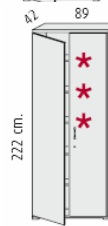

1850mm high x 450mm wide open unit @ **£158.00**

- 3 MFC height adjustable shelves.
- 1 MFC fixed shelf.
- Door with lock.

1850mm high x 450mm wide unit with single door @ **£186.00**

- 3 MFC height adjustable shelves.
- 1 MFC fixed shelf.
- Door with lock.

1850mm high x 450mm wide with full single door @ **£211.00**

- 3 MFC 25 mm. thick height adjustable shelves.
- 1 MFC 25 mm. thick fixed shelf.

2220mm high x 890mm wide open unit @ **£236.00**

3 MFC 25 mm. thick height adjustable shelves.
1 MFC 25 mm. thick fixed shelf.

2220mm high x 890mm wide with 2 drawers @ **£382.00**

4 MFC 25 mm. thick height adjustable shelves.
1 MFC 25 mm. thick fixed shelf.
Doors with lock

2220mm high x 890mm wide with 2 x lower doors @ **£272.00**

4 MFC 25 mm. thick height adjustable shelves.
1 MFC 25 mm. thick fixed shelf.
Doors with lock.

2220mm high x 890mm wide with full double doors @ **£323.00**

3 MFC 25 mm. thick height adjustable shelves.
1 MFC 25 mm. thick fixed shelf.
4 drawers.
Anti tilt mechanism.