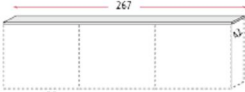

4 MFC 25 mm. thick height adjustable shelves.
1 MFC 25 mm. thick fixed shelf.
Doors with lock.

2220mm high x 890mm wide with full double doors @ **£323.00**

3 MFC 25 mm. thick height adjustable shelves.
1 MFC 25 mm. thick fixed shelf.
4 drawers.
Anti tilt mechanism.

2220mm high x 890mm wide with 4 x drawers @ **£447.00**

MFC height adjustable shelves.
MFC 25 mm. thick fixed shelf.

2220mm high x 450mm wide open unit @ **£186.00**

2220mm high x 450mm wide with single door @ **£211.00**

Models without tops

78 cm height modules

113 cm height modules

(Set of Bolts included on each storage units)

We recommend to link any layout done with this storage system in order to gain stability by using the linking kit included.

1780mm long common top for 2 cupboards @ **£51.00**

2670mm long common top for 3 cupboards @ **£66.00**

• 1 height adjustable inner shelf.

780mm high open unit @ **£91.00**

• 2 filing drawers with lock.
• Anti tilt mechanism.