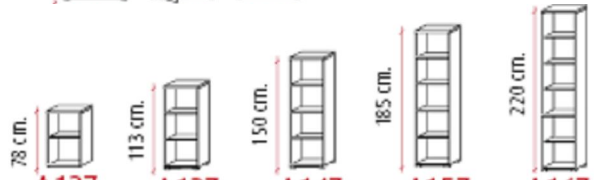

1130mm high @ **£198.00** for these storage units

1500mm high @ **£237.00** for storage units

FROSTED GLASS WITH ALUMINIUM FRAME

BLUE GLASS WITH ALUMINIUM FRAME

DARK GLASS WITH ALUMINIUM FRAME

1800mm doors @ **£283.00** for these storage units

1500mm doors @ **£238.00** for these storage units

890mm high @ **£83.00** for these storage units

1130mm high @ **£103.00** for these storage units

1500mm high @ **£123.00** for these storage units

1800mm high @ **£139.00** for these storage units