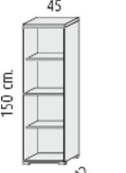

- 3 MFC height adjustable shelves.
- 1 MFC fixed shelf

1500mm high x 450mm wide open unit @ **£122.00**