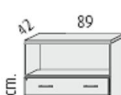

- 1 height adjustable inner shelf.
- 1 fixed shelf.
- 2 filing drawers with lock.
- Anti tilt mechanism

1130mm high x 890mm wide cupboard with 2 drawers @ **£288.00**

- 1 fixed shelf.
- Doors with lock.
- Anti tilt mechanism

1130mm high x 890mm wide with 2 x lower doors @ **£218.00**

- 2 height adjustable shelves.
- 1 fixed shelf.
- Doors with lock.

1130mm high x 890mm wide with 2 full doors @ **£202.00**

- 1 height adjustable inner shelf.
- 1 fixed shelf.
- 2 filing drawers with lock.
- Anti tilt mechanism

1130mm high x 890mm wide with 4 drawers @ **£354.00**

- 2 height adjustable shelves.
- 1 fixed shelf.

1130mm high x 450mm wide open unit @ **£122.00**

- Doors with lock.

1130mm high x 450mm wide single door unit @ **£164.00**

89

- 3 MFC 25 mm. thick height adjustable shelves.
- 1 MFC 25 mm. thick fixed shelf.

1500mm high x 890mm wide open unit @ **£165.000**

- 2 MFC 25 mm. thick height adjustable shelves.
- 1 MFC 25 mm. thick fixed shelf .
- 2 filing drawers.
- Anti tilt mechanism.