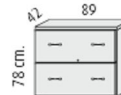

- 1 height adjustable inner shelf.

760mm high x 890mm wide open unit @ **£105.00**

- 2 filing drawers with lock.
- Anti tilt mechanism.

760mm high x 890mm wide 2 drawer unit @ **£264.00**

- Doors with lock.
- 1 height adjustable inner shelf.