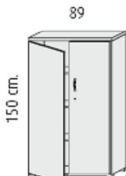

1130mm high x 890mm wide with 2 x lower doors @ **£218.00**

- 2 height adjustable shelves.
- 1 fixed shelf.
- Doors with lock.

1130mm high x 890mm wide with 2 full doors @ **£202.00**

- 1 height adjustable inner shelf.
- 1 fixed shelf.
- 2 filing drawers with lock.
- Anti tilt mechanism

1130mm high x 890mm wide with 4 drawers @ **£354.00**

- 2 height adjustable shelves.
- 1 fixed shelf.

1130mm high x 450mm wide open unit @ **£122.00**

- Doors with lock.

1130mm high x 450mm wide single door unit @ **£164.00**

89

- 3 MFC 25 mm. thick height adjustable shelves.
- 1 MFC 25 mm. thick fixed shelf.

1500mm high x 890mm wide open unit @ **£165.000**

- 2 MFC 25 mm. thick height adjustable shelves.
- 1 MFC 25 mm. thick fixed shelf .
- 2 filing drawers.
- Anti tilt mechanism.

1500mm high x 890,mm wide unit with 2 drawers @ **£311.00**

- 3 MFC 25 mm. thick height adjustable shelves.
- 1 MFC 25 mm. thick fixed shelf.
- Doors with lock

1500mm high x 890mm wide with 2 lower doors @ **£211.00**