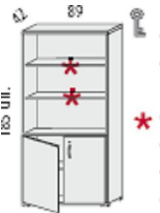

1500mm high x 900mm wide with 4 drawers @ **£376.00**

- 3 MFC height adjustable shelves.
- 1 MFC fixed shelf

1500mm high x 450mm wide open unit @ **£122.00**

- 3 MFC height adjustable shelves.
- 1 MFC fixed shelf.
- Door with lock.

1500mm high x 450mm wide with lower door @ **£150.00**

- 3 MFC height adjustable shelves.
- 1 MFC fixed shelf.
- Door with lock.

1500mm high x 450mm wide with single door @ **£165.00**

- 3 MFC 25 mm. thick height adjustable shelves.
- 1 MFC 25 mm. thick fixed shelf.

1850mm high x 900mm wide open unit @ **£196.00**

- 3 MFC 25 mm. thick height adjustable shelves.
- 1 MFC 25 mm. thick fixed shelf.

1850mm high x 890mm wide with 2 drawers @ **£340.00**

- 3 MFC 25 mm. thick height adjustable shelves.
- 1 MFC 25 mm. thick fixed shelf.
- Doors with lock

1850mm high x 890mm wide with 2 doors @ **£243.00**

- 3 MFC 25 mm. thick height adjustable shelves.
- 1 MFC 25 mm. thick fixed shelf.
- Doors with lock.

1850mm high x 890mm wide with 2 doors @ **£323.00**