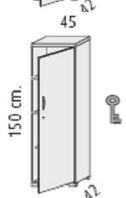

- 3 MFC 25 mm. thick height adjustable shelves.
- 1 MFC 25 mm. thick fixed shelf.
- Doors with lock.

1500mm high x 900mm wide with 2 full doors @ **£226.00**

- 2 MFC 25 mm. thick height adjustable shelves.
- 1 MFC 25 mm. thick fixed shelf .
- 4 drawers with lock.
- Anti tilt mechanism.

1500mm high x 900mm wide with 4 drawers @ **£376.00**

- 3 MFC height adjustable shelves.
- 1 MFC fixed shelf

1500mm high x 450mm wide open unit @ **£122.00**

- 3 MFC height adjustable shelves.
- 1 MFC fixed shelf.
- Door with lock.

1500mm high x 450mm wide with lower door @ **£150.00**

- 3 MFC height adjustable shelves.
- 1 MFC fixed shelf.
- Door with lock.

1500mm high x 450mm wide with single door @ **£165.00**

- 3 MFC 25 mm. thick height adjustable shelves.
- 1 MFC 25 mm. thick fixed shelf.