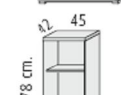

- 1 height adjustable inner shelf.

760mm high x 890mm wide open unit @ **£105.00**

- 2 filing drawers with lock.
- Anti tilt mechanism.

760mm high x 890mm wide 2 drawer unit @ **£264.00**

- Doors with lock.
- 1 height adjustable inner shelf.

760mm high x 890mm wide 2 door cupboard @ **£157.00**

- 4 drawers with lock.
- Anti tilt mechanism.

760mm high x 900mm wide 4 drawer unit @ **£317.00**

- 1 height adjustable inner shelf.

760mm high x 450mm wide open unit @ **£94.00**