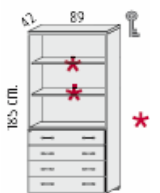

1500mm high x 450mm wide with lower door @ **£150.00**

- 3 MFC height adjustable shelves.
- 1 MFC fixed shelf.
- Door with lock.

1500mm high x 450mm wide with single door @ **£165.00**

- 3 MFC 25 mm. thick height adjustable shelves.
- 1 MFC 25 mm. thick fixed shelf.

1850mm high x 900mm wide open unit @ **£196.00**

- 3 MFC 25 mm. thick height adjustable shelves.
- 1 MFC 25 mm. thick fixed shelf.

1850mm high x 890mm wide with 2 drawers @ **£340.00**

- 3 MFC 25 mm. thick height adjustable shelves.
- 1 MFC 25 mm. thick fixed shelf.
- Doors with lock

1850mm high x 890mm wide with 2 doors @ **£243.00**

- 3 MFC 25 mm. thick height adjustable shelves.
- 1 MFC 25 mm. thick fixed shelf.
- Doors with lock.

1850mm high x 890mm wide with 2 doors @ **£323.00**

- 2 MFC 25 mm. thick height adjustable shelves.
- 1 MFC 25 mm. thick fixed shelf.
- 4 drawers with lock.
- Anti tilt mechanism.

1850mm high x 890mm wide with 4 drawers @ **£416.00**

- 3 MFC height adjustable shelves.
- 1 MFC fixed shelf