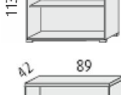

- 1 height adjustable inner shelf.

760mm high x 890mm wide open unit @ **£105.00**

- 2 filing drawers with lock.
- Anti tilt mechanism.

760mm high x 890mm wide 2 drawer unit @ **£264.00**

- Doors with lock.
- 1 height adjustable inner shelf.

760mm high x 890mm wide 2 door cupboard @ **£157.00**

- 4 drawers with lock.
- Anti tilt mechanism.

760mm high x 900mm wide 4 drawer unit @ **£317.00**

- 1 height adjustable inner shelf.

760mm high x 450mm wide open unit @ **£94.00**

- Door with lock.
- 1 height adjustable inner shelf.

760mm high x 450mm wide single door cupboard @ **£104.00**

- 2 height adjustable inner shelves.
- 1 fixed shelf

1130mm high x 890mm wide open cupboard @ **£143.00**

- 1 height adjustable inner shelf.
- 1 fixed shelf.
- 2 filing drawers with lock.
- Anti tilt mechanism

1130mm high x 890mm wide cupboard with 2 drawers @ **£288.00**

- 1 fixed shelf.
- Doors with lock.
- Anti tilt mechanism