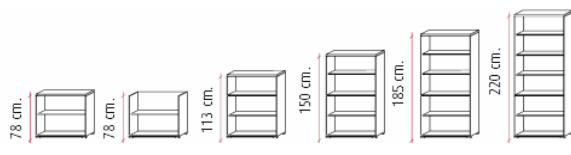

• 1 height adjustable inner shelf.
• 1 fixed shelf.
• 2 filing drawers with lock.
• Anti tilt mechanism

• 2 height adjustable shelves.
• 1 fixed shelf.
• Doors with lock.

1130mm high with 2 full doors @ **£186.00**

Lockable Glass doors with Aluminium frame Frosted, Blue or Black glass

FROSTED GLASS WITH ALUMINIUM FRAME

BLUE GLASS WITH ALUMINIUM FRAME

DARK GLASS WITH ALUMINIUM FRAME

780mm high @ **£155.00** for these storage units