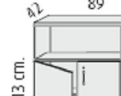

- Door with lock.
- 1 height adjustable inner shelf.

760mm high x 450mm wide single door cupboard @ **£104.00**

- 2 height adjustable inner shelves.
- 1 fixed shelf

1130mm high x 890mm wide open cupboard @ **£143.00**

- 1 height adjustable inner shelf.
- 1 fixed shelf.
- 2 filing drawers with lock.
- Anti tilt mechanism

1130mm high x 890mm wide cupboard with 2 drawers @ **£288.00**

- 1 fixed shelf.
- Doors with lock.
- Anti tilt mechanism

1130mm high x 890mm wide with 2 x lower doors @ **£218.00**

- 2 height adjustable shelves.
- 1 fixed shelf.
- Doors with lock.

1130mm high x 890mm wide with 2 full doors @ **£202.00**

- 1 height adjustable inner shelf.
- 1 fixed shelf.
- 2 filing drawers with lock.
- Anti tilt mechanism