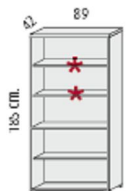

- 3 MFC 25 mm. thick height adjustable shelves.
- 1 MFC 25 mm. thick fixed shelf.
- Doors with lock.

1500mm high x 900mm wide with 2 full doors @ **£226.00**

- 2 MFC 25 mm. thick height adjustable shelves.
- 1 MFC 25 mm. thick fixed shelf .
- 4 drawers with lock.
- Anti tilt mechanism.

1500mm high x 900mm wide with 4 drawers @ **£376.00**

- 3 MFC height adjustable shelves.
- 1 MFC fixed shelf

1500mm high x 450mm wide open unit @ **£122.00**

- 3 MFC height adjustable shelves.
- 1 MFC fixed shelf.
- Door with lock.

1500mm high x 450mm wide with lower door @ **£150.00**

- 3 MFC height adjustable shelves.
- 1 MFC fixed shelf.
- Door with lock.

1500mm high x 450mm wide with single door @ **£165.00**

- 3 MFC 25 mm. thick height adjustable shelves.
- 1 MFC 25 mm. thick fixed shelf.

1850mm high x 900mm wide open unit @ **£196.00**

- 3 MFC 25 mm. thick height adjustable shelves.
- 1 MFC 25 mm. thick fixed shelf.

1850mm high x 890mm wide with 2 drawers @ **£340.00**

- 3 MFC 25 mm. thick height adjustable shelves.
- 1 MFC 25 mm. thick fixed shelf.
- Doors with lock