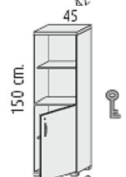

1500mm high x 890,mm wide unit with 2 drawers @ **£311.00**

- 3 MFC 25 mm. thick height adjustable shelves.
- 1 MFC 25 mm. thick fixed shelf.
- Doors with lock

1500mm high x 890mm wide with 2 lower doors @ **£211.00**

- 3 MFC 25 mm. thick height adjustable shelves.
- 1 MFC 25 mm. thick fixed shelf.
- Doors with lock.

1500mm high x 900mm wide with 2 full doors @ **£226.00**

- 2 MFC 25 mm. thick height adjustable shelves.
- 1 MFC 25 mm. thick fixed shelf .
- 4 drawers with lock.
- Anti tilt mechanism.

1500mm high x 900mm wide with 4 drawers @ **£376.00**

- 3 MFC height adjustable shelves.
- 1 MFC fixed shelf

1500mm high x 450mm wide open unit @ **£122.00**

- 3 MFC height adjustable shelves.
- 1 MFC fixed shelf.
- Door with lock.

1500mm high x 450mm wide with lower door @ **£150.00**

- 3 MFC height adjustable shelves.
- 1 MFC fixed shelf.
- Door with lock.

1500mm high x 450mm wide with single door @ **£165.00**

- 3 MFC 25 mm. thick height adjustable shelves.
- 1 MFC 25 mm. thick fixed shelf.