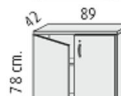

- 1 height adjustable inner shelf.

760mm high x 890mm wide open unit @ **£105.00**

- 2 filing drawers with lock.
- Anti tilt mechanism.

760mm high x 890mm wide 2 drawer unit @ **£264.00**

- Doors with lock.
- 1 height adjustable inner shelf.

760mm high x 890mm wide 2 door cupboard @ **£157.00**

- 4 drawers with lock.
- Anti tilt mechanism.

760mm high x 900mm wide 4 drawer unit @ **£317.00**

- 1 height adjustable inner shelf.

760mm high x 450mm wide open unit @ **£94.00**