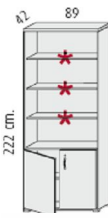

1850mm high x 450mm wide open unit @ **£158.00**

- 3 MFC height adjustable shelves.
- 1 MFC fixed shelf.
- Door with lock.

1850mm high x 450mm wide unit with single door @ **£186.00**

- 3 MFC height adjustable shelves.
- 1 MFC fixed shelf.
- Door with lock.

1850mm high x 450mm wide with full single door @ **£211.00**

- 3 MFC 25 mm. thick height adjustable shelves.
- 1 MFC 25 mm. thick fixed shelf.

2220mm high x 890mm wide open unit @ **£236.00**

3 MFC 25 mm. thick height adjustable shelves.
1 MFC 25 mm. thick fixed shelf.

2220mm high x 890mm wide with 2 drawers @ **£382.00**

4 MFC 25 mm. thick height adjustable shelves.
1 MFC 25 mm. thick fixed shelf.
Doors with lock

2220mm high x 890mm wide with 2 x lower doors @ **£272.00**