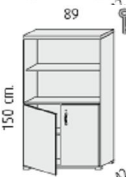

1130mm high x 890mm wide with 2 x lower doors @ **£218.00**

- 2 height adjustable shelves.
- 1 fixed shelf.
- Doors with lock.

1130mm high x 890mm wide with 2 full doors @ **£202.00**

- 1 height adjustable inner shelf.
- 1 fixed shelf.
- 2 filing drawers with lock.
- Anti tilt mechanism

1130mm high x 890mm wide with 4 drawers @ **£354.00**

- 2 height adjustable shelves.
- 1 fixed shelf.

1130mm high x 450mm wide open unit @ **£122.00**

- Doors with lock.

1130mm high x 450mm wide single door unit @ **£164.00**

89

- 3 MFC 25 mm. thick height adjustable shelves.
- 1 MFC 25 mm. thick fixed shelf.

1500mm high x 890mm wide open unit @ **£165.000**

- 2 MFC 25 mm. thick height adjustable shelves.
- 1 MFC 25 mm. thick fixed shelf .
- 2 filing drawers.
- Anti tilt mechanism.

1500mm high x 890,mm wide unit with 2 drawers @ **£311.00**

- 3 MFC 25 mm. thick height adjustable shelves.
- 1 MFC 25 mm. thick fixed shelf.
- Doors with lock

1500mm high x 890mm wide with 2 lower doors @ **£211.00**