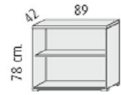

- 1 height adjustable inner shelf.

760mm high x 890mm wide open unit @ **£105.00**

- 2 filing drawers with lock.
- Anti tilt mechanism.

760mm high x 890mm wide 2 drawer unit @ **£264.00**

- Doors with lock.
- 1 height adjustable inner shelf.