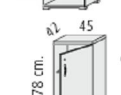

- 1 height adjustable inner shelf.

760mm high x 890mm wide open unit @ **£105.00**

- 2 filing drawers with lock.
- Anti tilt mechanism.

760mm high x 890mm wide 2 drawer unit @ **£264.00**

- Doors with lock.
- 1 height adjustable inner shelf.

760mm high x 890mm wide 2 door cupboard @ **£157.00**

- 4 drawers with lock.
- Anti tilt mechanism.

760mm high x 900mm wide 4 drawer unit @ **£317.00**

- 1 height adjustable inner shelf.

760mm high x 450mm wide open unit @ **£94.00**

- Door with lock.
- 1 height adjustable inner shelf.

760mm high x 450mm wide single door cupboard @ **£104.00**

- 2 height adjustable inner shelves.
- 1 fixed shelf

1130mm high x 890mm wide open cupboard @ **£143.00**

- 1 height adjustable inner shelf.
- 1 fixed shelf.
- 2 filing drawers with lock.
- Anti tilt mechanism

1130mm high x 890mm wide cupboard with 2 drawers @ **£288.00**

- 1 fixed shelf.
- Doors with lock.
- Anti tilt mechanism