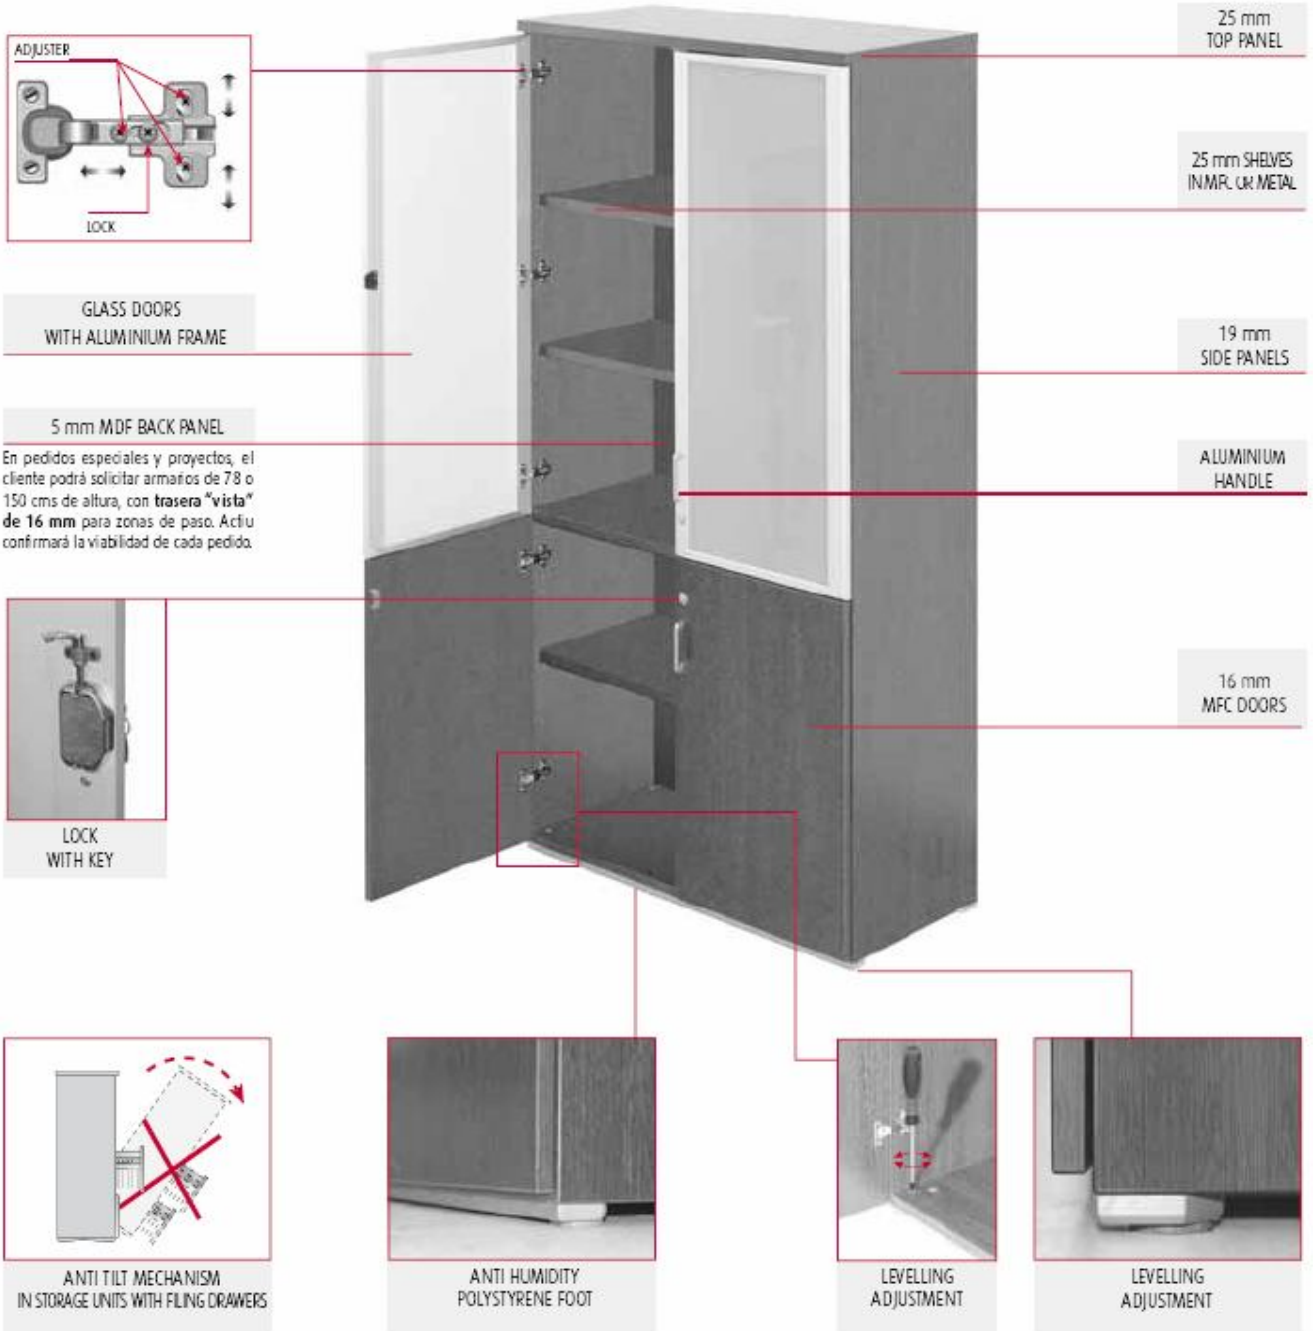

MELAMINE

BLANCO ROTO
WHITE
BLANC CASSÉ

00

ERABLE
MAPLE
ERABLE

18

ROBLE
LIGHT OAK
CHÈNE

16

OLMO
ELM
ORME

12

NOGAL
WALNUT
NOYER

17

WENGUE
WENGUE
WENGUE

19