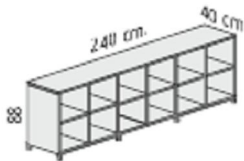

### 25mm tops and shelves

1600mm high x 800mm wide @ **£192.00**

1600mm high x 1600mm wide @ **£333.00**

NB Wenge and white are not available in this version

**30mm tops and shelves**

880mm high x 1600mm wide @ **£313.00**

As above with MFC door @ **£386.00**

As above with frosted, dark or blue glass door glass door with Aluminium frame @ **£451.00**

1270mm high x 1600mm wide @ **£399.00**

As above with MFC door @ **£473.00**

As above with frosted, dark or blue glass door with Aluminium frame @ **£537.00**

880mm high x 2400mm wide @ **£452.00**

As above with 2 MFC doors @ **£573.00**

As above with frosted, dark or blue glass door with Aluminium frame @ **£696.00**