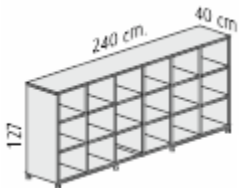

### 25mm tops and shelves

1600mm high x 800mm wide @ **£192.00**

1600mm high x 1600mm wide @ **£333.00**

NB Wenge and white are not available in this version

**30mm tops and shelves**

880mm high x 1600mm wide @ **£313.00**

As above with frosted, dark or blue glass door with Aluminium frame @ **£537.00**

880mm high x 2400mm wide @ **£452.00**

As above with 2 MFC doors @ **£573.00**

As above with frosted, dark or blue glass door with Aluminium frame @ **£696.00**

1270mm high x 2400mm wide @ **£571.00**

As above with 2 MFC doors @ **£688.00**

As above with frosted, dark or blue glass doors @ **£811.00**

All prices shown exclude VAT  
Prices include delivery to mainland UK during normal working hours