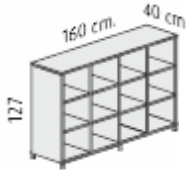

### 25mm tops and shelves

1600mm high x 800mm wide @ **£192.00**

1600mm high x 1600mm wide @ **£333.00**

NB Wenge and white are not available in this version

**30mm tops and shelves**

880mm high x 1600mm wide @ **£313.00**

As above with MFC door @ **£386.00**

As above with frosted, dark or blue glass door glass door with Aluminium frame @ **£451.00**

1270mm high x 1600mm wide @ **£399.00**

As above with MFC door @ **£473.00**