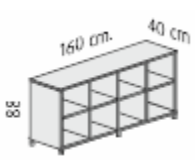

### 25mm tops and shelves

1600mm high x 800mm wide @ **£192.00**

1600mm high x 1600mm wide @ **£333.00**

NB Wenge and white are not available in this version

**30mm tops and shelves**

880mm high x 1600mm wide @ **£313.00**

As above with MFC door @ **£386.00**

As above with frosted, dark or blue glass door glass door with Aluminium frame @ **£451.00**

1270mm high x 1600mm wide @ **£399.00**

As above with MFC door @ **£473.00**