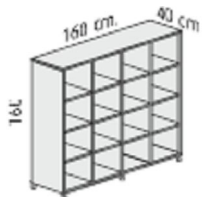

## MODELS AND SIZES

• 25 mm tops and shelves

• 30 mm tops and shelves

SILVER

WHITE

LIGHT OAK

ELM

WALNUT

### 25mm tops and shelves

1600mm high x 800mm wide @ **£192.00**

1600mm high x 1600mm wide @ **£333.00**

NB Wenge and white are not available in this version

**30mm tops and shelves**

880mm high x 1600mm wide @ **£313.00**