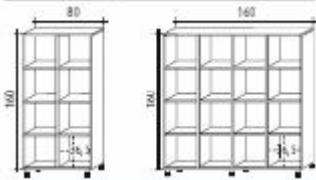

## TECHNICAL FEATURES OF CUBIC BOOKCASE

Complete Steel frame support epoxi finish with levellers.

Bookcase system manufactured in 25 or 30 mm. MFC panels. 10 mm. back panel. 10 mm. sliding doors with inlay handles. 5 mm. Frosted Glass doors with aluminium trim. Aluminium runners for the sliding doors finished matching with the bookcase finish.

OPTIONAL GLASS DOOR

OPTIONAL MFC DOOR

Aluminium Runners

Leveller in detail

## MODELS AND SIZES

• 25 mm tops and shelves

• 30 mm tops and shelves

SILVER

WHITE

LIGHT OAK

ELM

WALNUT

### 25mm tops and shelves

1600mm high x 800mm wide @ **£192.00**

1600mm high x 1600mm wide @ **£333.00**

NB Wenge and white are not available in this version

**30mm tops and shelves**

880mm high x 1600mm wide @ **£313.00**