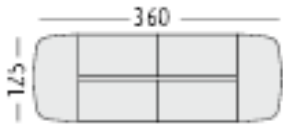

P02

1200mm x 600mm rectangular section @ £101.00

P03

1400mm x 600mm rectangular section @ £107.00

1250mm x 600mm D End @ £82.00

SET OF 10 BOLTS
TO LINK DESKS

Set of 10- connection bolts @ £4.00

3600mm x 1250mm table @ £572.00

4000mm x 1250mm table @ £596.00

PR12

1200mm diameter meeting table @ £139.00

PR18

1800mm x 1010mm Oval table @ £194.00

PR22

2200mm x 1100mm Oval table @ £232.00

All prices exclude VAT and include delivery to mainland UK during normal working hours