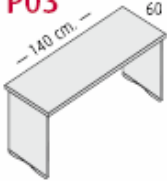

P02

1200mm x 600mm rectangular section @ £101.00

P03

1400mm x 600mm rectangular section @ £107.00

1250mm x 600mm D End @ £82.00

SET OF 10 BOLTS
TO LINK DESKS

Set of 10- connection bolts @ £4.00

3600mm x 1250mm table @ £572.00

4000mm x 1250mm table @ £596.00

PR12

1200mm diameter meeting table @ £139.00

PR18

1800mm x 1010mm Oval table @ £194.00

PR22

2200mm x 1100mm Oval table @ £232.00

All prices exclude VAT and include delivery to mainland UK during normal working hours