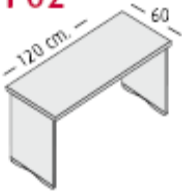

P02

1200mm x 600mm rectangular section @ £101.00

P03

1400mm x 600mm rectangular section @ £107.00

1250mm x 600mm D End @ £82.00

SET OF 10 BOLTS
TO LINK DESKS

Set of 10- connection bolts @ £4.00

3600mm x 1250mm table @ £572.00

4000mm x 1250mm table @ £596.00

PR12

1200mm diameter meeting table @ £139.00

PR18

1800mm x 1010mm Oval table @ £194.00

PR22

2200mm x 1100mm Oval table @ £232.00

All prices exclude VAT and include delivery to mainland UK during normal working hours