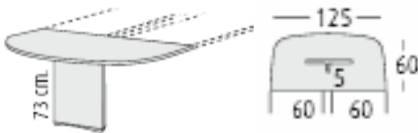

P02

1200mm x 600mm rectangular section @ £101.00

P03

1400mm x 600mm rectangular section @ £107.00

1250mm x 600mm D End @ £82.00

SET OF 10 BOLTS
TO LINK DESKS

Set of 10- connection bolts @ £4.00

3600mm x 1250mm table @ £572.00

4000mm x 1250mm table @ £596.00

PR12

1200mm diameter meeting table @ £139.00

PR18

1800mm x 1010mm Oval table @ £194.00

PR22

2200mm x 1100mm Oval table @ £232.00

All prices exclude VAT and include delivery to mainland UK during normal working hours