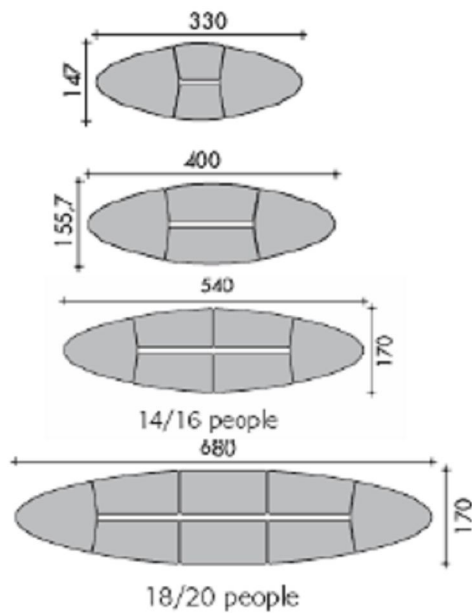

OFFICE REALITY LTD

Ellipse conference tables

Light oak

French Apple

Wenge

Seats 8-10 @ £1369.00

Seats 10-12 @ £1551.00

Seats 14-16 @ £2238.00