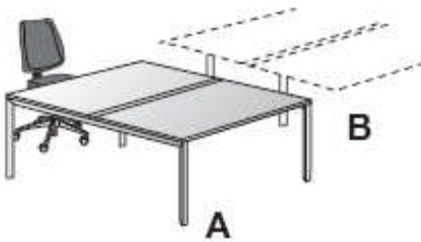

Twin tables

800mm x 1650mm starter table @ £450.00 In HPL @ £495.00
800mm x1650mm add on table @ £365.00 In HPL @ £410.00
1200mm x1650mm starter table @ £480.00 in HPL @ £525.00
1200mm x1650mm add on table @ £395.00 In HPL @ £445.00
1400mm x 1650mm starter table @ £495.00 in HPL @ £560.00
1400mm x 1650mm add on table @ £410.00 in HPL @ £470.00
1600mm x1650mm starter table @ £510.00 in HPL @ £575.00
1600mm x1650mm add on table @ £425.00 in HPL @ £490.00
1800mm x1650mm starter table @ £535.00 in HPL @ £620.00
1800mm x 1650mm add on table @ £450.00 in HPL @ £535.00

1650mm x 825mm Half moon table @ £185.00 in HPL @ £260.00

All prices exclude VAT

Delivery and installation included during normal working hours

Available from stock 7-10 days