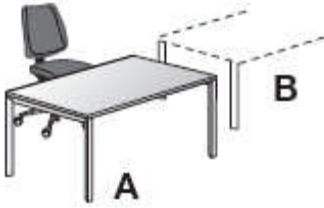

800mm x 800mm starter table @ £260.00 In HPL @ £280.00  
800mm x 800mm add on table @ £205.00 In HPL @ £225.00  
1200mm x 800mm starter table @ £280.00 In HPL @ £305.00  
1200mm x 800mm add on table @ £235.00 In HPL @ £250.00  
1400mm x 800mm starter table @ £290.00 In HPL @ £320.00  
1400mm x 800mm add on table @ £235.00 In HPL @ £265.00  
1600mm x 800mm starter table @ £295.00 In HPL @ £325.00  
1600mm x 800mm add on table @ £245.00 in HPL @ £275.00  
1800mm x 800mm starter table @ £310.00 in HPL @ £350.00  
1800mm x 800mm add on table @ £255.00 in HPL @ £295.00