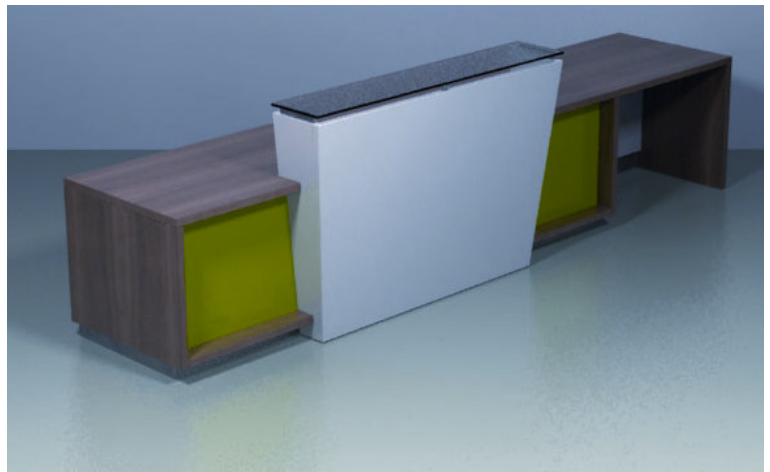

OFFICE REALITY LTD

Linton reception desks

Contact us on 01823 663880 or email us at info@officereality.co.uk

Light Ferrara Oak

Romana Cherry

Natural Dijon Walnut

White Melamine

Linton is a modular reception desk range with feature three dimensional triangulated counter column which also has the option of an 12mm clear glass counter top with satin chrome supports. Desk tops and side panels are 38mm thick. Each module comes complete with two cable management outlets. Prices include mainland UK delivery **and installation**

Straight desks modules (shown with mixed finishes)

2300mm wide x 840mm deep x 1030mm high @ **£1122.00**

Laminate counter top @ **£380.00**

Glass counter top @ **£283.00**

1500mm wide x 840mm deep x 1030mm high @ **£1345.00**

Laminate counter top @ **£350.00**

Glass counter top @ **£260.00**

Curved desk module (shown with mixed finishes)

1850mm wide x 840mm deep x 920mm high @ **£1902.00**

Laminate counter top @ **£455.00**

Glass counter top @ **£372.00**

90 degree curved section (shown mixed finishes)

1720mm wide x 840mm deep x 920mm high @ **£1910.00**

Laminate counter top @ **£456.00**

Glass counter top @ **£372.00**

External curved section

2300mm wide x 920mm high x 840mm deep