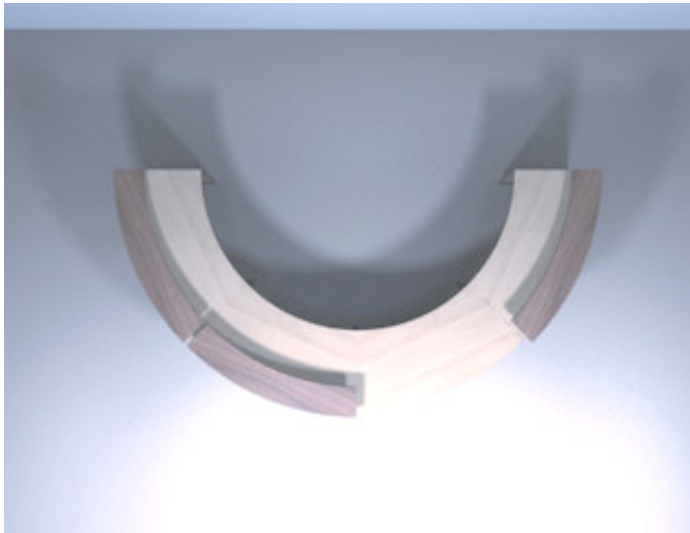

OFFICE REALITY LTD

Linton reception desks

Contact us on 01823 663880 or email us at info@officereality.co.uk

Light Ferrara Oak

Romana Cherry

Natural Dijon Walnut

White Melamine

Linton is a modular reception desk range with feature three dimensional triangulated counter column which also has the option of an 12mm clear glass counter top with satin chrome supports. Desk tops and side panels are 38mm thick. Each module comes complete with two cable management outlets. Prices include mainland UK delivery **and installation**

Straight desks modules (shown with mixed finishes)

2300mm wide x 840mm deep x 1030mm high @ **£1122.00**

Laminate counter top @ **£380.00**

Glass counter top @ **£283.00**

1500mm wide x 840mm deep x 1030mm high @ **£1345.00**

90 degree curved section (shown mixed finishes)

1720mm wide x 840mm deep x 920mm high @ **£1910.00**

Laminate counter top @ **£456.00**

Glass counter top @ **£372.00**

External curved section

2300mm wide x 920mm high x 840mm deep

Laminate counter top @ **£455.00**

Glass counter top @ **£372.00**

Curved DDA module

1850mm wide x 800mm deep x 750mm high

@ **£1380.00**

Curved DDA 90 degree unit

1720mm wide x 800mm x 750mm high

@ **£1625.00**