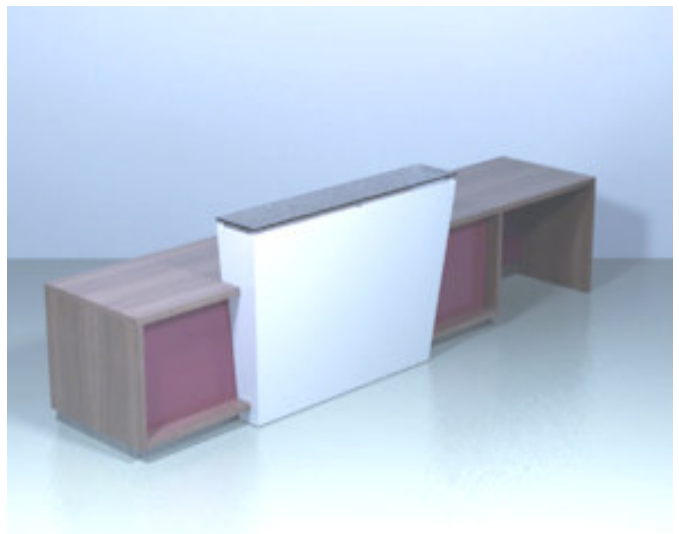

OFFICE REALITY LTD

Linton reception desks

Contact us on 01823 663880 or email us at info@officereality.co.uk

Light Ferrara Oak

Romana Cherry

Natural Dijon Walnut

White Melamine

Linton is a modular reception desk range with feature three dimensional triangulated counter column which also has the option of an 12mm clear glass counter top with satin chrome supports. Desk tops and side panels are 38mm thick. Each module comes complete with two cable management outlets. Prices include mainland UK delivery **and installation**

Straight desks modules (shown with mixed finishes)

2300mm wide x 840mm deep x 1030mm high @ **£1122.00**

Laminate counter top @ **£380.00**

Glass counter top @ **£283.00**

1500mm wide x 840mm deep x 1030mm high @ **£1345.00**

90 degree curved section (shown mixed finishes)

1720mm wide x 840mm deep x 920mm high @ **£1910.00**

Laminate counter top @ **£456.00**

Glass counter top @ **£372.00**

External curved section

2300mm wide x 920mm high x 840mm deep

Straight DDA section

1000mm wide x 800mm deep x 750mm high

@ **£770.00**

Column counter

1000mm wide x 300mm deep x 1050mm high

@ **£769.00**

Clear glass counter top @ **£292.00**

All prices exclude VAT and include delivery and installation to mainland UK during normal working hours