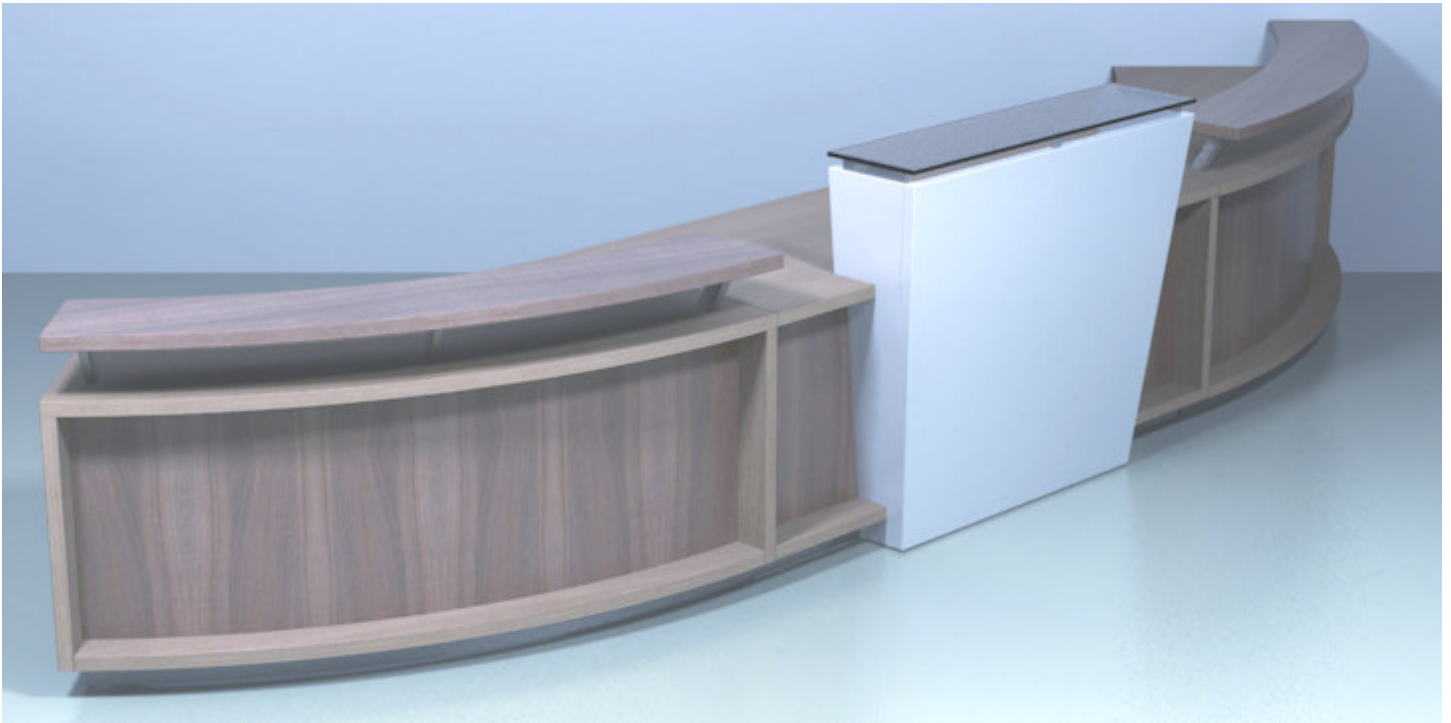

OFFICE REALITY LTD

Linton reception desks

Contact us on 01823 663880 or email us at info@officereality.co.uk

Light Ferrara Oak

Romana Cherry

Natural Dijon Walnut

White Melamine

Linton is a modular reception desk range with feature three dimensional triangulated counter column which also has the option of an 12mm clear glass counter top with satin chrome supports. Desk tops and side panels are 38mm thick. Each module comes complete with two cable management outlets. Prices include mainland UK delivery **and installation**

Straight desks modules (shown with mixed finishes)

2300mm wide x 840mm deep x 1030mm high @ **£1122.00**

Laminate counter top @ **£380.00**

Glass counter top @ **£283.00**

1500mm wide x 840mm deep x 1030mm high @ **£1345.00**

90 degree curved section (shown mixed finishes)

1720mm wide x 840mm deep x 920mm high @ **£1910.00**

Laminate counter top @ **£456.00**

Glass counter top @ **£372.00**

External curved section

2300mm wide x 920mm high x 840mm deep

Straight DDA section

1000mm wide x 800mm deep x 750mm high

@ **£770.00**

Column counter

1000mm wide x 300mm deep x 1050mm high

@ **£769.00**

Clear glass counter top @ **£292.00**

All prices exclude VAT and include delivery and installation to mainland UK during normal working hours