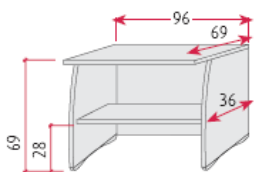

720mm wide section tops in White. Light oak, Beech or Walnut, sides in Silver or dark grey, fronts in Silver, Beech or Dark grey @ **£179.00**

1200mm wide section, finishes as above @ **£240.00**

1450mm wide section finishes as above @ **£264.00**

External 90 degree section @ **£231.00**

Internal 90 degree section @ **£303.00**

960mm wide desk height section @ **£152.00**

All prices exclude lower shelves

2 drawer fixed pedestal @ **£120.00**

Reversible keyboard tray in Beech, Silver or Dark grey @ **£36.00**