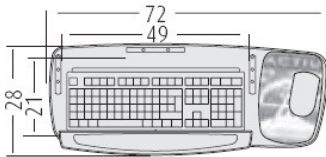

External 90 degree section @ **£231.00**

Internal 90 degree section @ **£303.00**

960mm wide desk height section @ **£152.00**

All prices exclude lower shelves

2 drawer fixed pedestal @ **£120.00**

Reversible keyboard tray in Beech, Silver or Dark grey @ **£36.00**