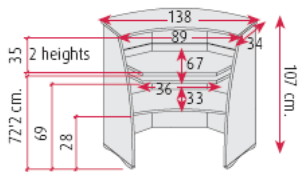

720mm wide section tops in White. Light oak, Beech or Walnut, sides in Silver or dark grey, fronts in Silver, Beech or Dark grey @ **£179.00**

1200mm wide section, finishes as above @ **£240.00**

1450mm wide section finishes as above @ **£264.00**

External 90 degree section @ **£231.00**

Internal 90 degree section @ **£303.00**

960mm wide desk height section @ **£152.00**

All prices exclude lower shelves

2 drawer fixed pedestal @ **£120.00**

Reversible keyboard tray in Beech, Silver or Dark grey @ **£36.00**