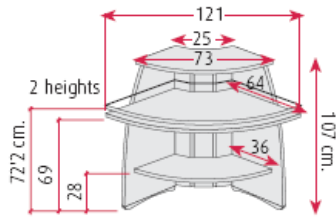

720mm wide section tops in White. Light oak, Beech or Walnut, sides in Silver or dark grey, fronts in Silver, Beech or Dark grey @ **£179.00**

1200mm wide section, finishes as above @ **£240.00**

1450mm wide section finishes as above @ **£264.00**

External 90 degree section @ **£231.00**

Internal 90 degree section @ **£303.00**

960mm wide desk height section @ **£152.00**

All prices exclude lower shelves

2 drawer fixed pedestal @ **£120.00**

Reversible keyboard tray in Beech, Silver or Dark grey @ **£36.00**