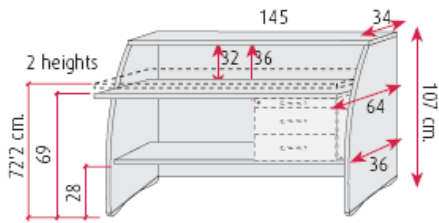

80 cm rectangular desks,
Ergonomic and wave desks

60 cm
rectangular desks

Polystyrene anti humidity foot
with levellers

PANEL END	SILVER	SILVER	SILVER	SILVER	ELM	WALNUT-N	DARK GREY *
FRONTS	SILVER	WHITE	ELM	WALNUT-N	ELM	WALNUT-N	DARK GREY

720mm wide section tops in White. Light oak, Beech or Walnut, sides in Silver or dark grey, fronts in Silver, Beech or Dark grey @ **£179.00**

1200mm wide section, finishes as above @ **£240.00**

1450mm wide section finishes as above @ **£264.00**

External 90 degree section @ **£231.00**

Internal 90 degree section @ **£303.00**

960mm wide desk height section @ **£152.00**

All prices exclude lower shelves

2 drawer fixed pedestal @ **£120.00**

Reversible keyboard tray in Beech, Silver or Dark grey @ **£36.00**