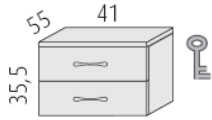

External 90 degree section @ **£231.00**

Internal 90 degree section @ **£303.00**

960mm wide desk height section @ **£152.00**

All prices exclude lower shelves

2 drawer fixed pedestal @ **£120.00**

Reversible keyboard tray in Beech, Silver or Dark grey @ **£36.00**