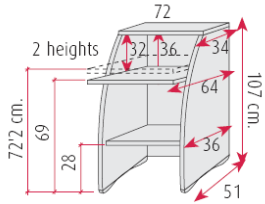

80 cm rectangular desks,
Ergonomic and wave desks

60 cm
rectangular desks

Polystyrene anti humidity foot
with levellers

PANEL END	SILVER	SILVER	SILVER	SILVER	ELM	WALNUT-N	DARK GREY *
FRONTS	SILVER	WHITE	ELM	WALNUT-N	ELM	WALNUT-N	DARK GREY

720mm wide section tops in White. Light oak, Beech or Walnut, sides in Silver or dark grey, fronts in Silver, Beech or Dark grey @ **£179.00**

1200mm wide section, finishes as above @ **£240.00**

1450mm wide section finishes as above @ **£264.00**

External 90 degree section @ **£231.00**

Internal 90 degree section @ **£303.00**

960mm wide desk height section @ **£152.00**

All prices exclude lower shelves

2 drawer fixed pedestal @ **£120.00**

Reversible keyboard tray in Beech, Silver or Dark grey @ **£36.00**