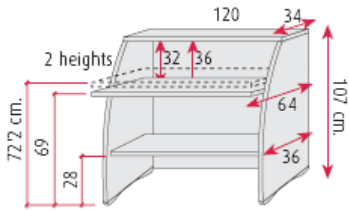

80 cm rectangular desks,
Ergonomic and wave desks

60 cm
rectangular desks

Polystyrene anti humidity foot
with levellers

PANEL END	SILVER	SILVER	SILVER	SILVER	ELM	WALNUT-N	DARK GREY *
FRONTS	SILVER	WHITE	ELM	WALNUT-N	ELM	WALNUT-N	DARK GREY

720mm wide section tops in White. Light oak, Beech or Walnut, sides in Silver or dark grey, fronts in Silver, Beech or Dark grey @ **£179.00**

1200mm wide section, finishes as above @ **£240.00**

1450mm wide section finishes as above @ **£264.00**

External 90 degree section @ **£231.00**

Internal 90 degree section @ **£303.00**

960mm wide desk height section @ **£152.00**

All prices exclude lower shelves

2 drawer fixed pedestal @ **£120.00**

Reversible keyboard tray in Beech, Silver or Dark grey @ **£36.00**