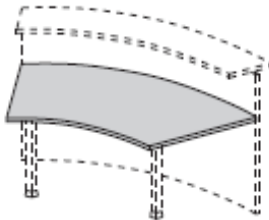

1400mm x 800mm @ £86.00

1600mm x 800mm @ £99.00

60 degree work top

In white, light oak, walnut or wenge

1720mm x 940mm @ £156.00

External 60 degree worktop

In white, light oak, walnut or wenge

2520mm x 1040mm @ £169.00