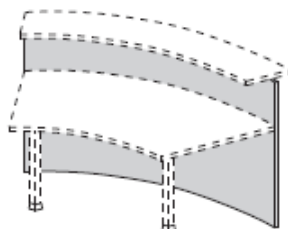

Internal 60 degree front panel.

1085mm high x 1720mm wide x 18mm thick

White, light oak, walnut or wenge mfc @ £434.00

White or graphite gloss lacquer @ £838.00

Other RAL colours gloss lacquer @ £922.00