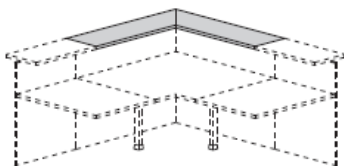

90 degree counter top

White, light oak, wenge or walnut @ £92.00

Frosted or graphite glass @ £591.00

White glass @ £647.00