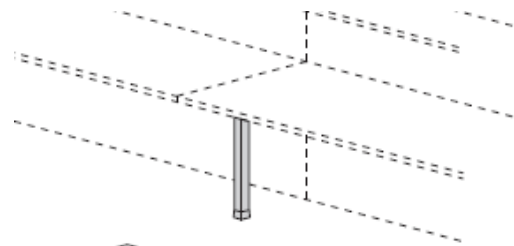

Frosted or graphite glass @ £591.00

White glass @ £647.00

Central connection plates between back panels and shelves @ **£49.00**

Finishing frame for modules with visitor worktop complete with central connection plates aluminium finish between back panels and shelves **£183.00**