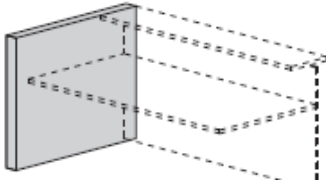

Finishing side panel left or right hand

1085mm high x 1000mm wide

80mm thick

White, light oak, walnut or wenge mfc @ £323.00

White or graphite gloss lacquer @ £599.00

Other RAL colours gloss lacquer @ £659.00