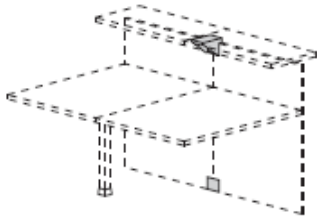

Frosted or graphite glass @ £591.00

White glass @ £647.00

Central connection plates between back panels and shelves @ **£49.00**

Finishing frame for modules with visitor worktop complete with central connection plates aluminium finish between back panels and shelves **£183.00**