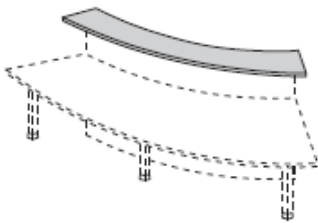

External curved counter top

White, light oak, wenge or walnut @ £125.00

Frosted or graphite glass @ £379.00

White glass @ £449.00