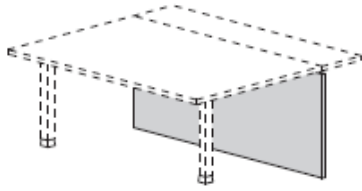

Front panel for visitors module

695mm high x 1200mm wide x 18mm thick

White, light oak, walnut or wenge mfc @ £99.00

White or graphite gloss lacquer @ £289.00

Other RAL colours gloss lacquer @ £318.00