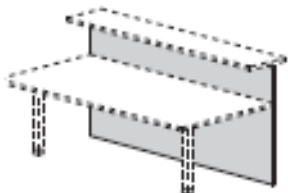

Front panel

1085mm high x 18mm thick available in white, light oak, walnut or wenge mfc. RAL colours in gloss lacquer

1200mm wide

White, light oak, walnut or wenge MFC @ £112.00

White or graphite gloss lacquer @ £407.00

Other RAL colours gloss lacquer @ £447.00