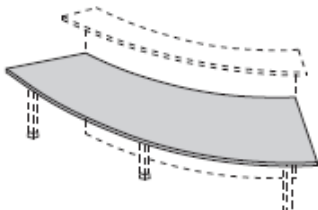

1400mm x 800mm @ £86.00

1600mm x 800mm @ £99.00

60 degree work top

In white, light oak, walnut or wenge

1720mm x 940mm @ £156.00

External 60 degree worktop

In white, light oak, walnut or wenge

2520mm x 1040mm @ £169.00