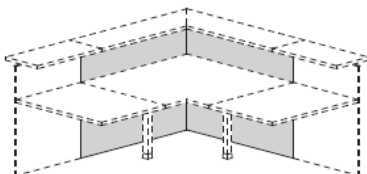

90 degree corner front panels

2 x panels 1085mm high x 1020mm x 1020mm

White, light oak, walnut or wenge mfc @ £243.00

White or graphite gloss lacquer @ £775.00

Other RAL colours gloss lacquer @ £852.00