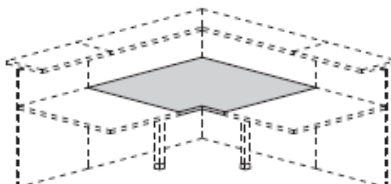

1400mm x 800mm @ £86.00

1600mm x 800mm @ £99.00

60 degree work top

In white, light oak, walnut or wenge

1720mm x 940mm @ £156.00

External 60 degree worktop

In white, light oak, walnut or wenge

2520mm x 1040mm @ £169.00