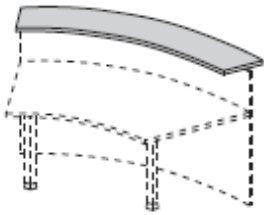

Curved counter top

White, light oak, wenge or walnut @ £119.00

Frosted or graphite glass @ £352.00

White glass @ £408.00