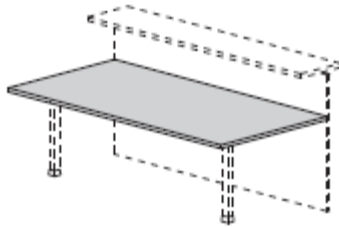

Rectangular worktops

In white, light oak, walnut or wenge

1200mm x 800mm @ £77.00

1400mm x 800mm @ £86.00

1600mm x 800mm @ £99.00