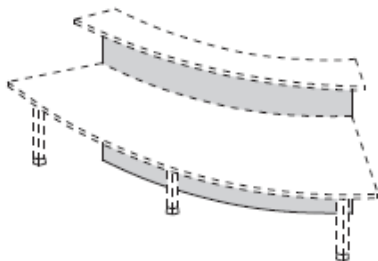

External 60 degree front panel

1085mm high x 2520mm wide x 18mm thick

White, light oak, walnut or wenge mfc @ £434.00

White or graphite gloss lacquer @ £838.00

Other RAL colours gloss lacquer @ £922.00