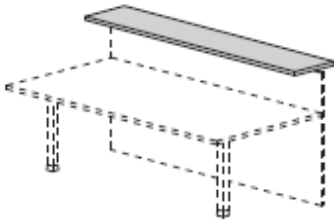

1400mm wide

White, light oak, walnut or wenge @ £55.00

Frosted or graphite glass @ £206.00

White glass @ £224.00

1600mm wide

White, light oak, walnut or wenge @ £59.00

Frosted or graphite glass @ £225.00

White glass @ £249.00