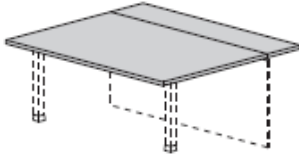

1400mm x 800mm @ £86.00

1600mm x 800mm @ £99.00

60 degree work top

In white, light oak, walnut or wenge

1720mm x 940mm @ £156.00

External 60 degree worktop

In white, light oak, walnut or wenge

2520mm x 1040mm @ £169.00

90 degree worktop

In white, light oak, walnut or wenge

1000mm x 1000mm @ £115.00

Worktop for visitors module

In white, light oak, wenge or walnut

1200mm wide x 1050mm deep @ £134.00

Counter tops

Available in MFC or glass options 300mm deep