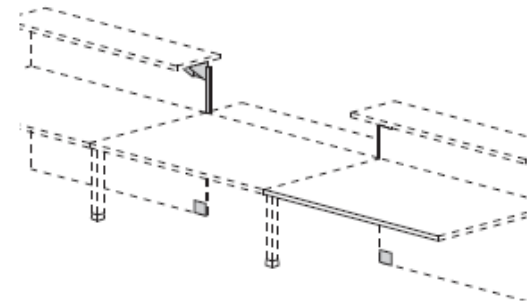

Frosted or graphite glass @ £591.00

White glass @ £647.00

Central connection plates between back panels and shelves @ **£49.00**

Finishing frame for modules with visitor worktop complete with central connection plates aluminium finish between back panels and shelves **£183.00**