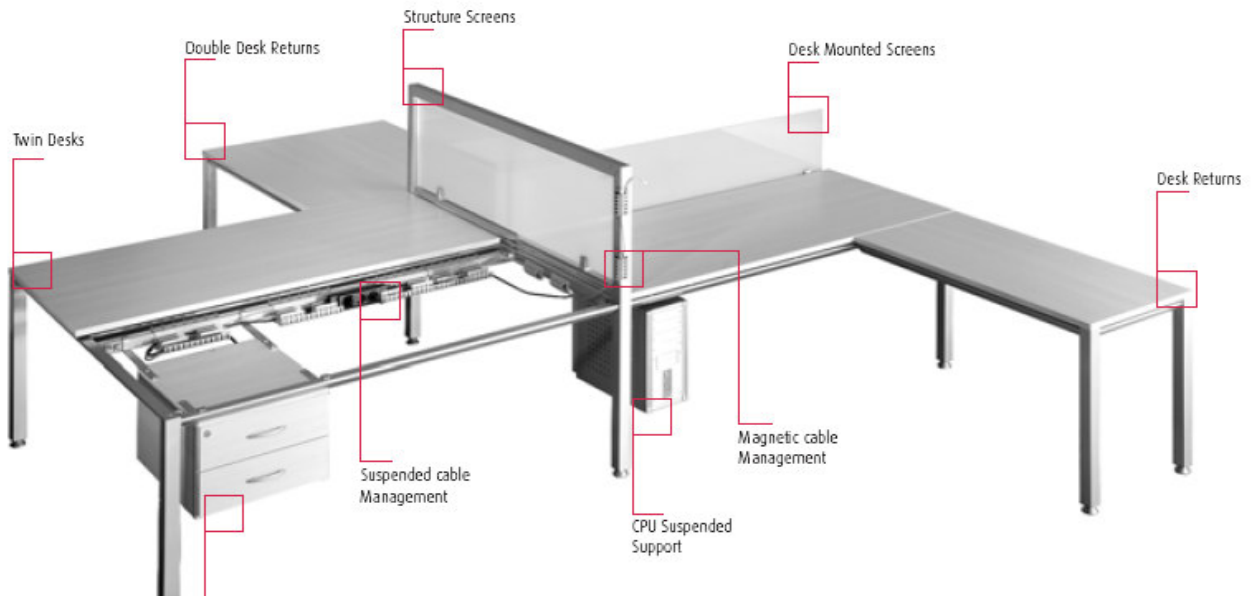

OFFICE REALITY LTD

Vital Workstations

Contact us on 01823 663880 or email us at info@officereality.co.uk

Affordable expertise @ www.officereality.co.uk

TECHNICAL FEATURES OF THE FRAME

Frame:

Manufactured with laminated Steel profile (1.5mm section), silver double layer coating available in silver and chromed. Moulded aluminium connectors and linking devices epoxy finished.

Leg Options:

With Levellers
Total Height:
73 cm.

Moulded ABS silver coating or chromed depending of the option. Anti-skid moulded aluminium levellers.

With Height Adjustment
Total Height:
69 - 81 cm.

Height adjustment provided by a telescopic leg, lockable in 8 different positions and easy to adjust using an Allen key. Anti-skid moulded aluminium levellers.

With Castors
Total Height:
73 cm.

65 mm Castors with soft rolling band. Each desk have 2 lockable castors.

Electrification:

Suspended cable management.

Magnetic cable management

Vital offers suspended cable management on the frame providing support for power modules and data as well.