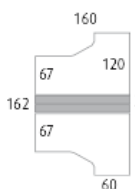

Extra large cable tray for twin desks with flip top access

HX414

HX415

HX816

HX826

HX817

HX827

HX464

HX466

HX463

HX468

Available for the above desk combinations includes glass twin desks when available. For this cable management please add £199.00 per pair of desks

All prices shown exclude VAT and include delivery to mainland UK