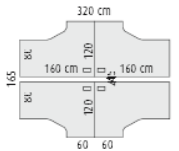

Crescent desks

H64

1600mm x 1200 left or right hand 25mm MFC silver or white frame @ **£297.00**
As above with height adjustable feet @ **£322.00**

H66

1800mm x 1200 left or right hand 25mm MFC silver or white frame @ **£314.00**
AS above with height adjustable feet @ **£337.00**

H75

1600mm x 1580mm left or right hand 25mm MFC white or silver frame @ **£335.00**

Optional leg support @ **£29.00**
Height adjustable @ **£35.00**

H465

3200mm x 800mm 25mm MFC silver or white frame @ **£539.00**
As above with height adjustable feet @ **£576.00**

H467

3600mm x 800mm 25mm MFC white or silver frame @ **£568.00**
As above with height adjustable feet @ **£605.00**

1600mm x 2450mm twin desk 25mm MFC white or silver frame @ **£493.00**
As above with height adjustable feet @ **£517.00**

1800mm x 2450mm twin desk 25mm MFC white or silver frame @ **£530.00**
As above with height adjustable feet @ **£553.00**

3200mm x 2450mm cruciform 25mm MFC white or silver frame @ **£916.00**
As above with height adjustable feet @ **£951.00**

3600mm x 2450mm cruciform 25mm MFC white or silver frame @ **£977.00**
As above with height adjustable feet @ **£1012.00**

3200mm x 1600mm twin desk 25mm MFC white or silver frame @ **£549.00**

3200mm x 3160mm cruciform desk 25mm MFC white or silver frame @ **£1024.00**