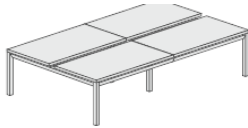

As above with chrome frame @ **£332.00**

Twin desks with recessed middle legs

1600mm x 1650mm 25mm MFC with levellers @ **£432.00**
As above with height adjustable feet @ **£464.00**

1800mm x 1650mm 25mm MFC with levellers @ **£457.00**
As above with height adjustable feet @ **£482.00**

3200mm x 1650mm 25mm MFC with levellers @ **£815.00**
As above with height adjustable feet @ **£850.00**

1600mm x 1650mm extension 25mm MFC @ **£364.00**
As above with height adjustable feet @ **£375.00**