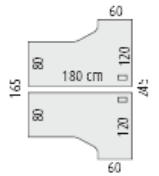

Crescent desks

H64

1600mm x 1200 left or right hand 25mm MFC silver or white frame @ **£297.00**
As above with height adjustable feet @ **£322.00**

H66

1800mm x 1200 left or right hand 25mm MFC silver or white frame @ **£314.00**
AS above with height adjustable feet @ **£337.00**

H75

1600mm x 1580mm left or right hand 25mm MFC white or silver frame @ **£335.00**

Optional leg support @ **£29.00**
Height adjustable @ **£35.00**

H465

3200mm x 800mm 25mm MFC silver or white frame @ **£539.00**
As above with height adjustable feet @ **£576.00**

H467

3600mm x 800mm 25mm MFC white or silver frame @ **£568.00**
As above with height adjustable feet @ **£605.00**

1600mm x 2450mm twin desk 25mm MFC white or silver frame @ **£493.00**
As above with height adjustable feet @ **£517.00**

1800mm x 2450mm twin desk 25mm MFC white or silver frame @ **£530.00**
As above with height adjustable feet @ **£553.00**

3200mm x 2450mm cruciform 25mm MFC white or silver frame @ **£916.00**
As above with height adjustable feet @ **£951.00**

3600mm x 2450mm cruciform 25mm MFC white or silver frame @ **£977.00**
As above with height adjustable feet @ **£1012.00**

3200mm x 1600mm twin desk 25mm MFC white or silver frame @ **£549.00**

3200mm x 3160mm cruciform desk 25mm MFC white or silver frame @ **£1024.00**