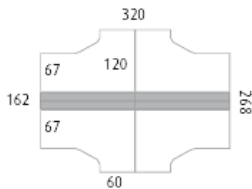

Extra large cable tray for twin desks with flip top access

HX463

Available for the above desk combinations includes glass twin desks when available. For this cable management please add £199.00 per pair of desks

All prices shown exclude VAT and include delivery to mainland UK