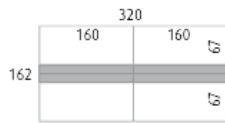

Extra large cable tray for twin desks with flip top access

HX816

Available for the above desk combinations includes glass twin desks when available. For this cable management please add £199.00 per pair of desks

All prices shown exclude VAT and include delivery to mainland UK