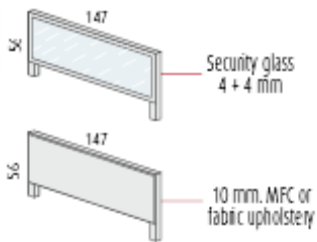

Structural screens

TWIN DESKS

(Only for desks 1600mm wide)

BENCH DESKING

(Only for desks 1600mm wide)

WITH INDIVIDUAL DESKS

ATTENTION: For 2 or more workstations we recommend to use twin or bench desking.

1470mm x 560mm in Acrylic @ **£192.00**

1470 x 560mm in frosted glass @ **£263.00**

1470mm x 5600 in fabric options @ **£168.00**

1470mm x 250mm screen shelf in 25mm MFC @ **£90.00** (pack of 2)

Overhead storage

Each HA16 includes 2 extra support Legs (HX70)