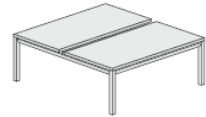

1600mm x 1600mm 2 piece frosted glass top, silver frame with levellers @ **£868.00**

As above with chrome frame @ **£1022.00**

1600mm x 1600mm 2 piece dark glass top, silver frame with levellers @ **£1089.00**

As above with chrome frame @ **£1242.00**

H48

3200mm x 1200mm twin desk 25mm MFC, silver frame @ **£532.00**

As above with chrome frame @ **£765.00**

H480

1600mm x 1200mm extension, 25mm MFC silver frame @ **£240.00**

As above with chrome frame @ **£332.00**

Twin desks with recessed middle legs

1600mm x 1650mm 25mm MFC with levellers @ **£432.00**
As above with height adjustable feet @ **£464.00**

1800mm x 1650mm 25mm MFC with levellers @ **£457.00**
As above with height adjustable feet @ **£482.00**