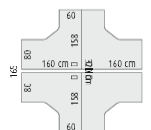

Crescent desks

H64

1600mm x 1200 left or right hand 25mm MFC silver or white frame @ **£297.00**
As above with height adjustable feet @ **£322.00**

H66

1800mm x 1200 left or right hand 25mm MFC silver or white frame @ **£314.00**
AS above with height adjustable feet @ **£337.00**

H75

1600mm x 1580mm left or right hand 25mm MFC white or silver frame @ **£335.00**

Optional leg support @ **£29.00**
Height adjustable @ **£35.00**

H465

3200mm x 800mm 25mm MFC silver or white frame @ **£539.00**
As above with height adjustable feet @ **£576.00**

H467

3600mm x 800mm 25mm MFC white or silver frame @ **£568.00**
As above with height adjustable feet @ **£605.00**

1600mm x 2450mm twin desk 25mm MFC white or silver frame @ **£493.00**
As above with height adjustable feet @ **£517.00**

1800mm x 2450mm twin desk 25mm MFC white or silver frame @ **£530.00**
As above with height adjustable feet @ **£553.00**

3200mm x 2450mm cruciform 25mm MFC white or silver frame @ **£916.00**
As above with height adjustable feet @ **£951.00**

3600mm x 2450mm cruciform 25mm MFC white or silver frame @ **£977.00**
As above with height adjustable feet @ **£1012.00**

3200mm x 1600mm twin desk 25mm MFC white or silver frame @ **£549.00**

3200mm x 3160mm cruciform desk 25mm MFC white or silver frame @ **£1024.00**