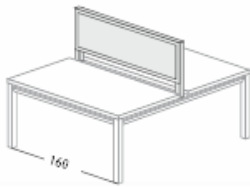

960mm x 600mm return frosted glass top white or silver frame @ **£290.00**

As above with chrome frame @ **£354.00**

960mm x 600mm return frosted glass top white or silver frame with height adjustable feet @ **£302.00**

960mm x 600mm return dark or blue glass top, white or silver frame @ **£304.00**

As above with chrome frame @ **£370.00**

960mm x 600mm return, dark or blue glass top white or silver frame with height adjustable feet @ **£319.00**

1200mm x 600mm return frosted glass top white or silver frame @ **£304.00**

As above with chrome frame @ **£419.00**

1200mm x 600mm return frosted glass top, white or silver frame with height adjustable feet @ **£338.00**

1200mm x 600mm return, dark or blue glass top, white or silver frame @ **£342.00**

As above with chrome frame @ **£411.00**

1200mm x 600mm return, dark or blue glass top white or silver frame with height adjustable feet @ **£353.00**

Structural screens

TWIN DESKS