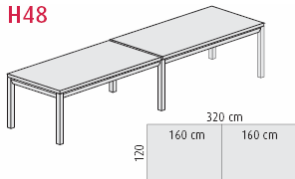

Meeting tables

2000mm x 1000mm 25mm MFC, silver frame with levellers @ **£318.00**

As above with chrome frame @ **£448.00**

2000mm x 1000mm 25mm MFC, silver frame with height adjustable legs @ **£449.00**

2000mm x 1000mm frosted glass top, silver frame with levellers @ **£633.00**

As above with chrome frame @ **£753.00**

2000mm x 1000mm frosted glass top silver frame with height adjustable legs @ **£658.00**

2000mm x 1000mm dark glass top silver frame with levellers @ **£824.00**

As above with chrome frame @ **£955.00**

2000mm x 1000mm dark glass, silver frame with height adjustable legs @ **£848.00**

2200mm x 1200mm in 25mm MFC, silver frame with levellers @ **£363.00**

As above with chrome frame @ **£504.00**

1200mm x 1200mm 25mm MFC silver frame with levellers @ **£276.00**

As above with chrome frame @ **£391.00**

1200mm x 1200mm 25mm MFC silver frame with height adjustable legs @ **£287.00**

1200mm x 1200mm frosted glass top, silver frame with levellers @ **£517.00**

As above with chrome frame @ **£629.00**

1600mm x 1600mm 25mm MFC silver frame with levellers @ **£342.00**

As above with chrome frame @ **£484.00**

1600mm x 1600mm 2 piece frosted glass top, silver frame with levellers @ **£868.00**

As above with chrome frame @ **£1022.00**

1600mm x 1600mm 2 piece dark glass top, silver frame with levellers @ **£1089.00**

As above with chrome frame @ **£1242.00**

H48