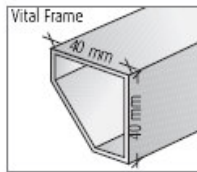

Manufactured with laminated Steel profile (1.5mm section), silver double layer coating available in silver and chromed. Moulded aluminium connectors and linking devices epoxy finished.