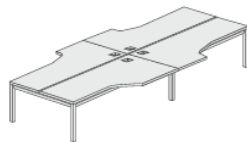

Optional leg support @ **£29.00**
Height adjustable @ **£35.00**

H465

3200mm x 800mm 25mm MFC silver or white frame @ **£539.00**
As above with height adjustable feet @ **£576.00**

H467

3600mm x 800mm 25mm MFC white or silver frame @ **£568.00**
As above with height adjustable feet @ **£605.00**

1600mm x 2450mm twin desk 25mm MFC white or silver frame @ **£493.00**
As above with height adjustable feet @ **£517.00**

1800mm x 2450mm twin desk 25mm MFC white or silver frame @ **£530.00**
As above with height adjustable feet @ **£553.00**