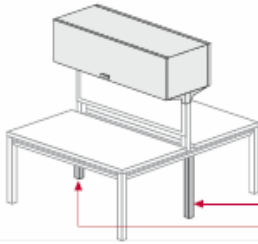

1470 x 560mm in frosted glass @ **£263.00**

1470mm x 5600 in fabric options @ **£168.00**

1470mm x 250mm screen shelf in 25mm MFC @ **£90.00** (pack of 2)

Overhead storage

Each HA16 includes 2 extra support Legs (HX70)