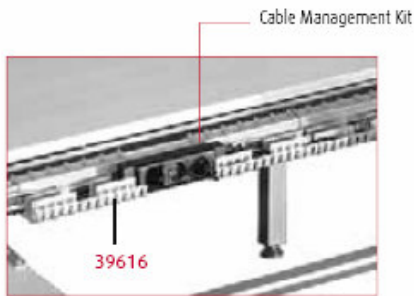

Electrification channel under the frame

250mm electrification channel @ **£12.00** (pack of 4 units)

3 way power module @ **£38.00** (pack of 2 units)

2 power 1 data module @ **£59.00** (pack of 2 units)

1500mm connector @ **£16.00** (pack of 4 units)

2000mm power cable @ **£18.00**