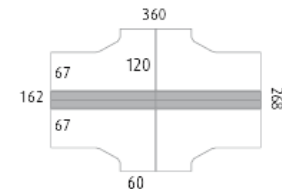

Extra large cable tray for twin desks with flip top access

HX414

HX415

HX816

HX826

HX817

HX827

HX464

HX466

HX463

HX468

Available for the above desk combinations includes glass twin desks when available. For this cable management please add £199.00 per pair of desks

All prices shown exclude VAT and include delivery to mainland UK