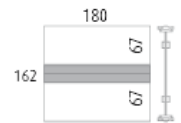

Extra large cable tray for twin desks with flip top access

HX414

HX415

HX816

HX826

HX817

HX827

HX464

HX466

HX463

HX468

Available for the above desk combinations includes glass twin desks when available. For this cable management please add £199.00 per pair of desks

All prices shown exclude VAT and include delivery to mainland UK