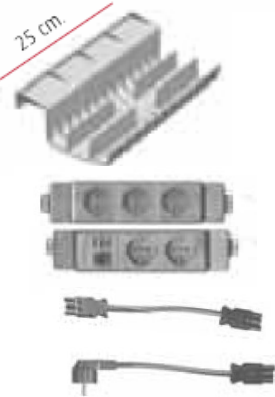

Electrification channel under the frame

250mm electrification channel @ **£12.00** (pack of 4 units)

3 way power module @ **£38.00** (pack of 2 units)

2 power 1 data module @ **£59.00** (pack of 2 units)

1500mm connector @ **£16.00** (pack of 4 units)

2000mm power cable @ **£18.00**