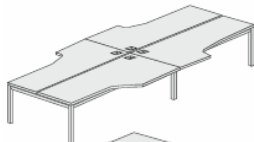

Crescent desks

H64

1600mm x 1200 left or right hand 25mm MFC silver or white frame @ **£297.00**
As above with height adjustable feet @ **£322.00**

H66

1800mm x 1200 left or right hand 25mm MFC silver or white frame @ **£314.00**
AS above with height adjustable feet @ **£337.00**

H75

1600mm x 1580mm left or right hand 25mm MFC white or silver frame @ **£335.00**

Optional leg support @ **£29.00**
Height adjustable @ **£35.00**

H465

3200mm x 800mm 25mm MFC silver or white frame @ **£539.00**
As above with height adjustable feet @ **£576.00**

H467

3600mm x 800mm 25mm MFC white or silver frame @ **£568.00**
As above with height adjustable feet @ **£605.00**

1600mm x 2450mm twin desk 25mm MFC white or silver frame @ **£493.00**
As above with height adjustable feet @ **£517.00**

1800mm x 2450mm twin desk 25mm MFC white or silver frame @ **£530.00**
As above with height adjustable feet @ **£553.00**

3200mm x 2450mm cruciform 25mm MFC white or silver frame @ **£916.00**
As above with height adjustable feet @ **£951.00**

3600mm x 2450mm cruciform 25mm MFC white or silver frame @ **£977.00**
As above with height adjustable feet @ **£1012.00**

3200mm x 1600mm twin desk 25mm MFC white or silver frame @ **£549.00**

3200mm x 3160mm cruciform desk 25mm MFC white or silver frame @ **£1024.00**