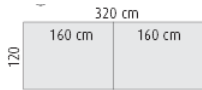

Meeting tables

2000mm x 1000mm 25mm MFC, silver frame with levellers @ **£318.00**

As above with chrome frame @ **£448.00**

2000mm x 1000mm 25mm MFC, silver frame with height adjustable legs @ **£449.00**

2000mm x 1000mm frosted glass top, silver frame with levellers @ **£633.00**

As above with chrome frame @ **£753.00**

2000mm x 1000mm frosted glass top silver frame with height adjustable legs @ **£658.00**

2000mm x 1000mm dark glass top silver frame with levellers @ **£824.00**

As above with chrome frame @ **£955.00**

2000mm x 1000mm dark glass, silver frame with height adjustable legs @ **£848.00**

2200mm x 1200mm in 25mm MFC, silver frame with levellers @ **£363.00**

As above with chrome frame @ **£504.00**

1200mm x 1200mm 25mm MFC silver frame with levellers @ **£276.00**

As above with chrome frame @ **£391.00**

1200mm x 1200mm 25mm MFC silver frame with height adjustable legs @ **£287.00**

1200mm x 1200mm frosted glass top, silver frame with levellers @ **£517.00**

As above with chrome frame @ **£629.00**

1600mm x 1600mm 25mm MFC silver frame with levellers @ **£342.00**

As above with chrome frame @ **£484.00**

1600mm x 1600mm 2 piece frosted glass top, silver frame with levellers @ **£868.00**

As above with chrome frame @ **£1022.00**

1600mm x 1600mm 2 piece dark glass top, silver frame with levellers @ **£1089.00**

As above with chrome frame @ **£1242.00**

H48

3200mm x 1200mm twin desk 25mm MFC, silver frame @ **£532.00**

As above with chrome frame @ **£765.00**

H480

1600mm x 1200mm extension, 25mm MFC silver frame @ **£240.00**

As above with chrome frame @ **£332.00**