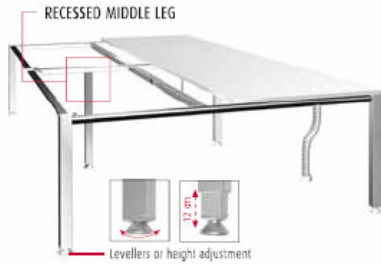

As above with chrome frame @ **£1242.00**

H48

3200mm x 1200mm twin desk 25mm MFC, silver frame @ **£532.00**

As above with chrome frame @ **£765.00**

H480

1600mm x 1200mm extension, 25mm MFC silver frame @ **£240.00**

As above with chrome frame @ **£332.00**

Twin desks with recessed middle legs

1600mm x 1650mm 25mm MFC with levellers @ **£432.00**
As above with height adjustable feet @ **£464.00**

1800mm x 1650mm 25mm MFC with levellers @ **£457.00**
As above with height adjustable feet @ **£482.00**