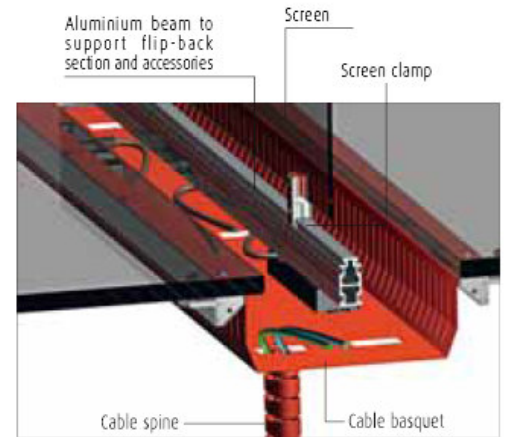

1400mm double metal tray @ £89.00

Extra large cable tray for twin desks with flip top access