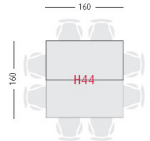

Meeting tables

2000mm x 1000mm 25mm MFC, silver frame with levellers @ **£318.00**

As above with chrome frame @ **£448.00**

2000mm x 1000mm 25mm MFC, silver frame with height adjustable legs @ **£449.00**

2000mm x 1000mm frosted glass top, silver frame with levellers @ **£633.00**

As above with chrome frame @ **£753.00**

2000mm x 1000mm frosted glass top silver frame with height adjustable legs @ **£658.00**

2000mm x 1000mm dark glass top silver frame with levellers @ **£824.00**

As above with chrome frame @ **£955.00**

2000mm x 1000mm dark glass, silver frame with height adjustable legs @ **£848.00**

2200mm x 1200mm in 25mm MFC, silver frame with levellers @ **£363.00**

As above with chrome frame @ **£504.00**

1200mm x 1200mm 25mm MFC silver frame with levellers @ **£276.00**

As above with chrome frame @ **£391.00**

1200mm x 1200mm 25mm MFC silver frame with height adjustable legs @ **£287.00**

1200mm x 1200mm frosted glass top, silver frame with levellers @ **£517.00**

As above with chrome frame @ **£629.00**

1600mm x 1600mm 25mm MFC silver frame with levellers @ **£342.00**

As above with chrome frame @ **£484.00**

1600mm x 1600mm 2 piece frosted glass top, silver frame with levellers @ **£868.00**

As above with chrome frame @ **£1022.00**

1600mm x 1600mm 2 piece dark glass top, silver frame with levellers @ **£1089.00**

As above with chrome frame @ **£1242.00**

H48

3200mm x 1200mm twin desk 25mm MFC, silver frame @ **£532.00**

As above with chrome frame @ **£765.00**

H480

1600mm x 1200mm extension, 25mm MFC silver frame @ **£240.00**

As above with chrome frame @ **£332.00**