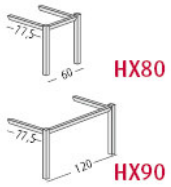

Progressive

Twins

Cluster of 4 crescent desks

END FRAME SUPPORT OPTION - HX80 / HX90

Progressive

Twins

Cluster of 4 crescent desks

Silver carcass with fronts to match desk top, metal runners @ **£188.00**

3200mm x 800mm 25mm MFC @ £456.00
As above with height adjustable feet @ £492.00

1600mm x 800mm extension 25mm MFC @ **£213.00**
As above with height adjustable feet @ £224.00

3600mm x 800mm 25mm MFC @ **£484.00**
As above with height adjustable feet @ **£521.00**