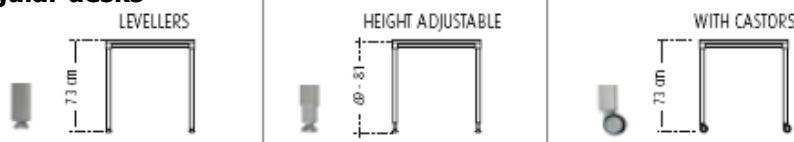

Wood Veneer:

25 mm particle board covered with natural wood veneer lacquered. (Wood veneer edging as well)

Glass:

Laminate security glass 5+5 or 6+6 mm thick for desk tops use, and 4+4 mm on screens and reception counters panels.

Blue glass price is the same price as dark glass in this price list

Frames in white, silver or chrome
(white frames are the same price as silver in this price list)

Rectangular desks

- 960mm x 800mm in 25mm MFC silver frame with levellers @ **£219.00**
- As above with chrome frame @ **£291.00**
- 960mm x 800mm in 25mm MFC silver frame with height adjustable feet @ **£239.00**
- 960mm x 800mm 25mm MFC silver frame with castors @ **£228.00**
- 960mm x 800mm frosted glass top silver frame @ **£366.00**
- As above with frosted glass and chrome frame @ **£463.00**

- 1200mm x 800mm in 25mm MFC silver frame with levellers @ **£229.00**
- As above with chrome frame @ **£334.00**
- 1200mm x 800mm in 25mm MFC silver frame with height adjustable feet @ **£311.00**
- 1200mm x 800mm frosted glass top silver frame with levellers @ **£421.00**
- As above with chrome frame @ **£521.00**