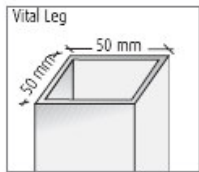

Manufactured with laminated Steel profile (1.5mm section), silver double layer coating available in silver and chromed. Moulded aluminium connectors and linking devices epoxy finished.