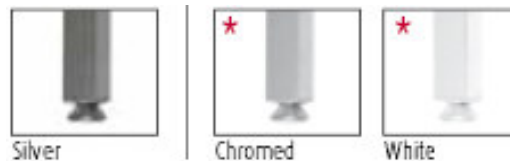

Blue glass price is the same price as dark glass in this price list

Frames in white, silver or chrome
(white frames are the same price as silver in this price list)

Rectangular desks

- 960mm x 800mm in 25mm MFC silver frame with levellers @ **£219.00**
- As above with chrome frame @ **£291.00**
- 960mm x 800mm in 25mm MFC silver frame with height adjustable feet @ **£239.00**
- 960mm x 800mm 25mm MFC silver frame with castors @ **£228.00**
- 960mm x 800mm frosted glass top silver frame @ **£366.00**
- As above with frosted glass and chrome frame @ **£463.00**