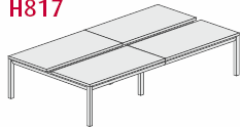

1600mm x 1650mm extension 25mm MFC @ **£364.00**
As above with height adjustable feet @ **£375.00**

H817

3600mm x 1650mm 25mm MFC @ **£867.00**
As above with height adjustable feet @ **£899.00**