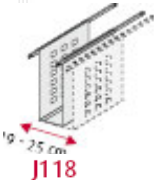

Overhead storage

Each HA16 includes 2 extra support Legs (HX70)

40 Kg. maximum weight on each side

ATTENTION: it is imperative to order structure screen when using overhead storage.

Available in white, light oak or elm @ **£349.00**

HA16 OVERHEAD STORAGE

HX70

SET OF 2 LEGS SUPPORTS WITH LEVELLERS INCLUDED

Modesty panels

Silver metal

- 1050mm x 280mm for 1200mm desks @ **£79.00**
- 1250mm x 280mm for 1400mm desks @ **£81.00**
- 1450mm x 280mm for 1600mm desks @ **£73.00**
- 1650mm x 280mm for 1800mm desks @ **£92.00**
- 1850mm x 280mm for 2000mm desks @ **£98.00**

J118

Fixed fitted
2 drawers.

Adjustable CPU holder 190-250mm, steel plate @ **£77.00**

2 drawer fixed pedestal silver carcass drawers to match desk top @ **£121.00**

Strip cover 600mm x 45mm for use between desks when not using screen @ **£14.00** (pack of 10)

Plastic strips to cover the gap between two vital twin desks when you are not using middle screen.