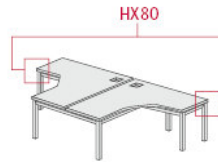

PEDESTAL SUPPORT OPTION - J173 / J175

END FRAME SUPPORT OPTION - HX80 / HX90

Twins

Silver carcass with fronts to match desk top, metal runners @ **£188.00**

Silver carcass with fronts to match desk top metal runners @ **£184.00**

End frame 600mm deep @ **£267.00** (pack of 2 units)

End frame 1200mm @ **£152.00**