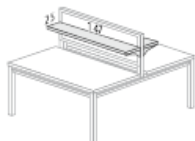

1470mm x 560mm in Acrylic @ **£192.00**

1470 x 560mm in frosted glass @ **£263.00**

1470mm x 5600 in fabric options @ **£168.00**

1470mm x 250mm screen shelf in 25mm MFC @ **£90.00** (pack of 2)