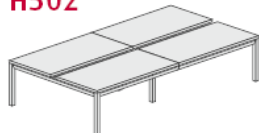

3200mm x 1650mm 25mm MFC with levellers @ **£815.00**
As above with height adjustable feet @ **£850.00**

1600mm x 1650mm extension 25mm MFC @ **£364.00**
As above with height adjustable feet @ **£375.00**

H817

3600mm x 1650mm 25mm MFC @ **£867.00**
As above with height adjustable feet @ **£899.00**

1800mm x 1650mm extension 25mm MFC @ **£391.00**
As above with height adjustable feet @ **£423.00**

H502

3200mm x 1380mm 25mm MFC with levellers @ **£755.00**
As above with height adjustable feet @ **£787.00**