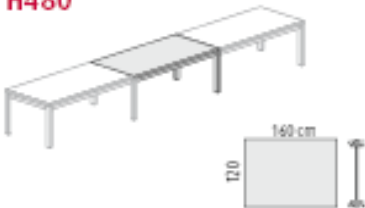

As above with chrome frame @ **£1242.00**

H48

3200mm x 1200mm twin desk 25mm MFC, silver frame @ **£532.00**

As above with chrome frame @ **£765.00**

H480

1600mm x 1200mm extension, 25mm MFC silver frame @ **£240.00**

As above with chrome frame @ **£332.00**

Twin desks with recessed middle legs

1600mm x 1650mm 25mm MFC with levellers @ **£432.00**
As above with height adjustable feet @ **£464.00**

1800mm x 1650mm 25mm MFC with levellers @ **£457.00**
As above with height adjustable feet @ **£482.00**