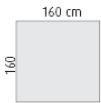

2000mm x 1000mm dark glass top silver frame with levellers @ **£824.00**

As above with chrome frame @ **£955.00**

2000mm x 1000mm dark glass, silver frame with height adjustable legs @ **£848.00**

2200mm x 1200mm in 25mm MFC, silver frame with levellers @ **£363.00**

As above with chrome frame @ **£504.00**

1200mm x 1200mm 25mm MFC silver frame with levellers @ **£276.00**

As above with chrome frame @ **£391.00**

1200mm x 1200mm 25mm MFC silver frame with height adjustable legs @ **£287.00**

1200mm x 1200mm frosted glass top, silver frame with levellers @ **£517.00**

As above with chrome frame @ **£629.00**

1600mm x 1600mm 25mm MFC silver frame with levellers @ **£342.00**

As above with chrome frame @ **£484.00**