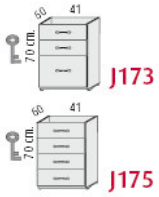

3200mm x 1600mm twin desk 25mm MFC white or silver frame @ **£549.00**

3200mm x 3160mm cruciform desk 25mm MFC white or silver frame @ **£1024.00**

PEDESTAL SUPPORT OPTION - J173 / J175

Individual Crescent desk