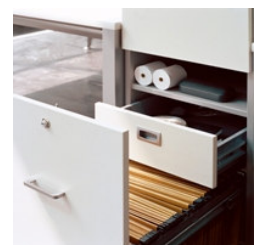

OFFICE REALITY LTD

Vital Workstations

Contact us on 01823 663880 or email us at info@officereality.co.uk

Affordable expertise @ www.officereality.co.uk

TECHNICAL FEATURES OF THE FRAME

Frame:

Manufactured with laminated Steel profile (1.5mm section), silver double layer coating available in silver and chromed. Moulded aluminium connectors and linking devices epoxy finished.