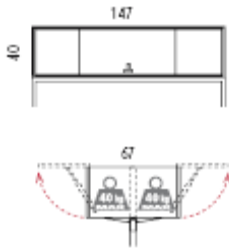

HA16 OVERHEAD STORAGE

HX70

SET OF 2 LEGS SUPPORTS WITH LEVELLERS INCLUDED

Modesty panels

Silver metal

- 1050mm x 280mm for 1200mm desks @ **£79.00**
- 1250mm x 280mm for 1400mm desks @ **£81.00**
- 1450mm x 280mm for 1600mm desks @ **£73.00**
- 1650mm x 280mm for 1800mm desks @ **£92.00**
- 1850mm x 280mm for 2000mm desks @ **£98.00**