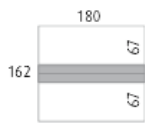

Extra large cable tray for twin desks with flip top access

HX415

Available for the above desk combinations includes glass twin desks when available. For this cable management please add £199.00 per pair of desks

All prices shown exclude VAT and include delivery to mainland UK