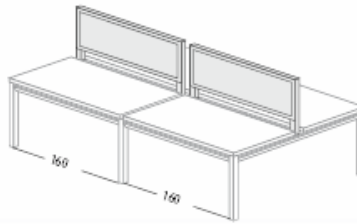

BENCH DESKING

(Only for desks 1600mm wide)