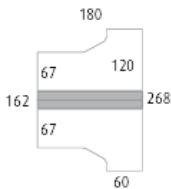

Extra large cable tray for twin desks with flip top access

HX414

HX415

HX816

HX826

HX817

HX827

HX464