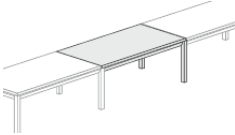

Silver carcass with fronts to match desk top metal runners @ **£184.00**

End frame 600mm deep @ **£267.00** (pack of 2 units)

End frame 1200mm @ **£152.00**

Progressive bench system

White or silver frame only

3200mm x 800mm 25mm MFC @ £456.00
As above with height adjustable feet @ £492.00

1600mm x 800mm extension 25mm MFC @ **£213.00**
As above with height adjustable feet @ £224.00

3600mm x 800mm 25mm MFC @ **£484.00**
As above with height adjustable feet @ **£521.00**