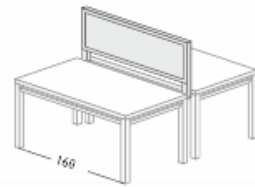

Structural screens

TWIN DESKS

(Only for desks 1600mm wide)

BENCH DESKING

(Only for desks 1600mm wide)

WITH INDIVIDUAL DESKS

ATTENTION: For 2 or more workstations we recommend to use twin or bench desking.

1470mm x 560mm in Acrylic @ **£192.00**