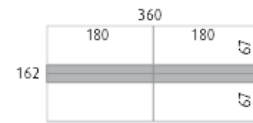

Extra large cable tray for twin desks with flip top access

HX414

HX415

HX816

HX826

HX817

HX827

HX464

HX466

HX463

HX468

Available for the above desk combinations includes glass twin desks when available. For this cable management please add £199.00 per pair of desks

All prices shown exclude VAT and include delivery to mainland UK