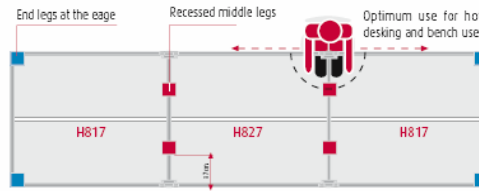

As above with chrome frame @ **£1242.00**

H48

3200mm x 1200mm twin desk 25mm MFC, silver frame @ **£532.00**

As above with chrome frame @ **£765.00**

H480

1600mm x 1200mm extension, 25mm MFC silver frame @ **£240.00**

As above with chrome frame @ **£332.00**

Twin desks with recessed middle legs

1600mm x 1650mm 25mm MFC with levellers @ **£432.00**
As above with height adjustable feet @ **£464.00**

1800mm x 1650mm 25mm MFC with levellers @ **£457.00**
As above with height adjustable feet @ **£482.00**