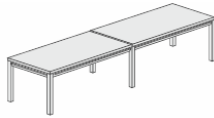

Silver carcass with fronts to match desk top metal runners @ **£184.00**

End frame 600mm deep @ **£267.00** (pack of 2 units)

End frame 1200mm @ **£152.00**

Progressive bench system

White or silver frame only

3200mm x 800mm 25mm MFC @ £456.00
As above with height adjustable feet @ £492.00

1600mm x 800mm extension 25mm MFC @ **£213.00**
As above with height adjustable feet @ £224.00

3600mm x 800mm 25mm MFC @ **£484.00**
As above with height adjustable feet @ **£521.00**