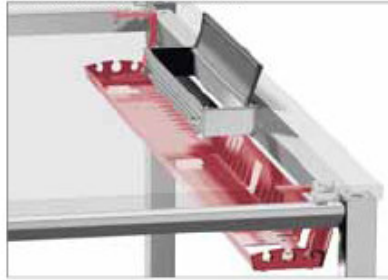

1500mm connector @ **£16.00** (pack of 4 units)

2000mm power cable @ **£18.00**

500mm METAL TRAY

500mm metal tray @ £31.00

FULL LENGHT CABLE TRAY

1400mm metal tray @ £56.00

DOUBLE METAL CABLE TRAY

1400mm double metal tray @ £89.00