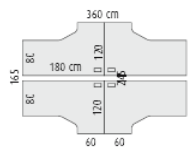

Crescent desks

H64

1600mm x 1200 left or right hand 25mm MFC silver or white frame @ **£297.00**
As above with height adjustable feet @ **£322.00**

H66

1800mm x 1200 left or right hand 25mm MFC silver or white frame @ **£314.00**
AS above with height adjustable feet @ **£337.00**

H75

1600mm x 1580mm left or right hand 25mm MFC white or silver frame @ **£335.00**

Optional leg support @ **£29.00**
Height adjustable @ **£35.00**

H465

3200mm x 800mm 25mm MFC silver or white frame @ **£539.00**
As above with height adjustable feet @ **£576.00**

H467

3600mm x 800mm 25mm MFC white or silver frame @ **£568.00**
As above with height adjustable feet @ **£605.00**

1600mm x 2450mm twin desk 25mm MFC white or silver frame @ **£493.00**
As above with height adjustable feet @ **£517.00**

1800mm x 2450mm twin desk 25mm MFC white or silver frame @ **£530.00**
As above with height adjustable feet @ **£553.00**

3200mm x 2450mm cruciform 25mm MFC white or silver frame @ **£916.00**
As above with height adjustable feet @ **£951.00**

3600mm x 2450mm cruciform 25mm MFC white or silver frame @ **£977.00**
As above with height adjustable feet @ **£1012.00**

3200mm x 1600mm twin desk 25mm MFC white or silver frame @ **£549.00**

3200mm x 3160mm cruciform desk 25mm MFC white or silver frame @ **£1024.00**