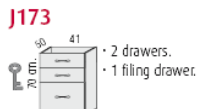

Silver carcass with fronts to match desk top, metal runners @ **£188.00**