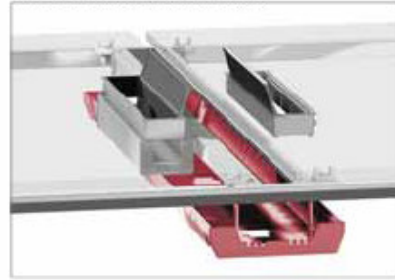

1500mm connector @ **£16.00** (pack of 4 units)

2000mm power cable @ **£18.00**

500mm METAL TRAY

500mm metal tray @ £31.00

FULL LENGHT CABLE TRAY

1400mm metal tray @ £56.00

DOUBLE METAL CABLE TRAY

1400mm double metal tray @ £89.00