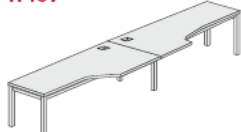

H66

1800mm x 1200 left or right hand 25mm MFC silver or white frame @ **£314.00**
AS above with height adjustable feet @ **£337.00**

H75

1600mm x 1580mm left or right hand 25mm MFC white or silver frame @ **£335.00**

Optional leg support @ **£29.00**
Height adjustable @ **£35.00**

H465

3200mm x 800mm 25mm MFC silver or white frame @ **£539.00**
As above with height adjustable feet @ **£576.00**

H467

3600mm x 800mm 25mm MFC white or silver frame @ **£568.00**
As above with height adjustable feet @ **£605.00**