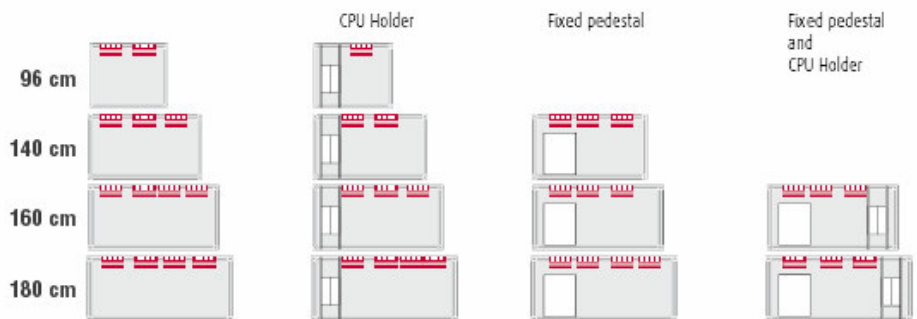

Electrification channel under the frame

250mm electrification channel @ **£12.00** (pack of 4 units)

3 way power module @ **£38.00** (pack of 2 units)

2 power 1 data module @ **£59.00** (pack of 2 units)

1500mm connector @ **£16.00** (pack of 4 units)

2000mm power cable @ **£18.00**