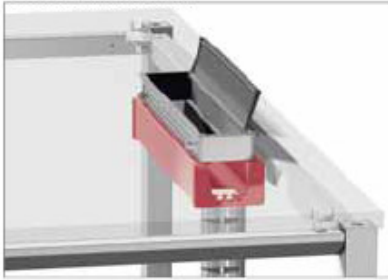

500mm METAL TRAY