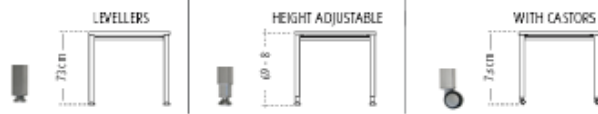

Silver carcass with fronts to match desk top metal runners @ **£184.00**

End frame 600mm deep @ **£267.00** (pack of 2 units)

End frame 1200mm @ **£152.00**

Progressive bench system

White or silver frame only

3200mm x 800mm 25mm MFC @ £456.00
As above with height adjustable feet @ £492.00

1600mm x 800mm extension 25mm MFC @ **£213.00**
As above with height adjustable feet @ £224.00

3600mm x 800mm 25mm MFC @ **£484.00**
As above with height adjustable feet @ **£521.00**

1800mm x 800mm extension 25mm MFC @ **£227.00**
As above with height adjustable feet @ **£239.00**

3200mm x 670mm 25mm MFC with levellers @ **£435.00**
As above with height adjustable feet @ **£472.00**
As above with castors @ **£451.00**