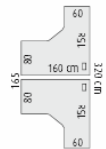

Crescent desks

H64

1600mm x 1200 left or right hand 25mm MFC silver or white frame @ **£297.00**
As above with height adjustable feet @ **£322.00**

H66

1800mm x 1200 left or right hand 25mm MFC silver or white frame @ **£314.00**
AS above with height adjustable feet @ **£337.00**

H75

1600mm x 1580mm left or right hand 25mm MFC white or silver frame @ **£335.00**

Optional leg support @ **£29.00**
Height adjustable @ **£35.00**

H465

3200mm x 800mm 25mm MFC silver or white frame @ **£539.00**
As above with height adjustable feet @ **£576.00**

H467

3600mm x 800mm 25mm MFC white or silver frame @ **£568.00**
As above with height adjustable feet @ **£605.00**

1600mm x 2450mm twin desk 25mm MFC white or silver frame @ **£493.00**
As above with height adjustable feet @ **£517.00**

1800mm x 2450mm twin desk 25mm MFC white or silver frame @ **£530.00**
As above with height adjustable feet @ **£553.00**

3200mm x 2450mm cruciform 25mm MFC white or silver frame @ **£916.00**
As above with height adjustable feet @ **£951.00**

3600mm x 2450mm cruciform 25mm MFC white or silver frame @ **£977.00**
As above with height adjustable feet @ **£1012.00**

3200mm x 1600mm twin desk 25mm MFC white or silver frame @ **£549.00**

3200mm x 3160mm cruciform desk 25mm MFC white or silver frame @ **£1024.00**