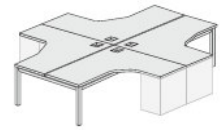

Cluster of 4 crescent desks