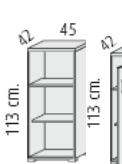

760mm high x 450mm wide single door cupboard @ **£98.00**

- 2 height adjustable inner shelves.
- 1 fixed shelf

1130mm high x 890mm wide open cupboard @ **£135.00**

- 1 height adjustable inner shelf.
- 1 fixed shelf.
- 2 filing drawers with lock.
- Anti tilt mechanism

1130mm high x 890mm wide cupboard with 2 drawers @ **£272.00**

- 1 fixed shelf.
- Doors with lock.
- Anti tilt mechanism

1130mm high x 890mm wide with 2 x lower doors @ **£202.00**

- 2 height adjustable shelves .
- 1 fixed shelf.
- Doors with lock.

1130mm high x 890mm wide with 2 full doors @ **£191.00**

- 1 height adjustable inner shelf.
- 1 fixed shelf.
- 2 filing drawers with lock.
- Anti tilt mechanism

1130mm high x 890mm wide with 4 drawers @ **£334.00**

- 2 height adjustable shelves.
- 1 fixed shelf.
- Doors with lock.

1130mm high x 450mm wide open unit @ **£115.00**

1130mm high x 450mm wide single door unit @ **£155.00**

- 3 MFC 25 mm. thick height adjustable shelves.
- 1 MFC 25 mm. thick fixed shelf.