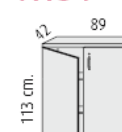

- 4 drawers with lock.
- Anti tilt mechanism.

760mm high x 900mm wide 4 drawer unit @ **£299.00**

- 1 height adjustable inner shelf.

760mm high x 450mm wide open unit @ **£89.00**

- Door with lock.
- 1 height adjustable inner shelf

760mm high x 450mm wide single door cupboard @ **£98.00**

- 2 height adjustable inner shelves.
- 1 fixed shelf

1130mm high x 890mm wide open cupboard @ **£135.00**

- 1 height adjustable inner shelf.
- 1 fixed shelf.
- 2 filing drawers with lock.
- Anti tilt mechanism

1130mm high x 890mm wide cupboard with 2 drawers @ **£272.00**

- 1 fixed shelf.
- Doors with lock.
- Anti tilt mechanism

1130mm high x 890mm wide with 2 x lower doors @ **£202.00**

- 2 height adjustable shelves .
- 1 fixed shelf.
- Doors with lock.

1130mm high x 890mm wide with 2 full doors @ **£191.00**

- 1 height adjustable inner shelf.
- 1 fixed shelf.
- 2 filing drawers with lock.
- Anti tilt mechanism

1130mm high x 890mm wide with 4 drawers @ **£334.00**