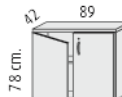

- 2 filing drawers with lock.
- Anti tilt mechanism.

760mm high x 890mm wide 2 drawer unit @ **£249.00**

- Doors with lock.
- 1 height adjustable inner shelf.

760mm high x 890mm wide 2 door cupboard @ **£148.00**

- 4 drawers with lock.
- Anti tilt mechanism.

760mm high x 900mm wide 4 drawer unit @ **£299.00**

- 1 height adjustable inner shelf.

760mm high x 450mm wide open unit @ **£89.00**

- Door with lock.
- 1 height adjustable inner shelf