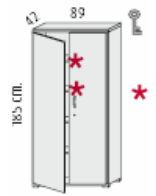

- 3 MFC height adjustable shelves.
- 1 MFC fixed shelf.
- Door with lock.

1500mm high x 450mm wide with single door @ **£156.00**

- 3 MFC 25 mm. thick height adjustable shelves.
- 1 MFC 25 mm. thick fixed shelf.

1850mm high x 900mm wide open unit @ **£185.00**

- 3 MFC 25 mm. thick height adjustable shelves.
- 1 MFC 25 mm. thick fixed shelf.

1850mm high x 890mm wide with 2 drawers @ **£321.00**

- 3 MFC 25 mm. thick height adjustable shelves.
- 1 MFC 25 mm. thick fixed shelf.
- Doors with lock

1850mm high x 890mm wide with 2 doors @ **£229.00**

- 3 MFC 25 mm. thick height adjustable shelves.
- 1 MFC 25 mm. thick fixed shelf.
- Doors with lock.

1850mm high x 890mm wide with 2 doors @ **£305.00**

- 2 MFC 25 mm. thick height adjustable shelves.
- 1 MFC 25 mm. thick fixed shelf.
- 4 drawers with lock.
- Anti tilt mechanism.

1850mm high x 890mm wide with 4 drawers @ **£393.00**

- 3 MFC height adjustable shelves.
- 1 MFC fixed shelf