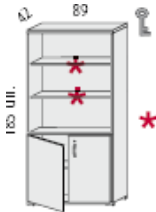

- 3 MFC height adjustable shelves.
- 1 MFC fixed shelf

1500mm high x 450mm wide open unit @ **£115.00**

- 3 MFC height adjustable shelves.
- 1 MFC fixed shelf.
- Door with lock.

1500mm high x 450mm wide with lower door @ **£141.00**

- 3 MFC height adjustable shelves.
- 1 MFC fixed shelf.
- Door with lock.

1500mm high x 450mm wide with single door @ **£156.00**

- 3 MFC 25 mm. thick height adjustable shelves.
- 1 MFC 25 mm. thick fixed shelf.

1850mm high x 900mm wide open unit @ **£185.00**

- 3 MFC 25 mm. thick height adjustable shelves.
- 1 MFC 25 mm. thick fixed shelf.

1850mm high x 890mm wide with 2 drawers @ **£321.00**

- 3 MFC 25 mm. thick height adjustable shelves.
- 1 MFC 25 mm. thick fixed shelf.
- Doors with lock

1850mm high x 890mm wide with 2 doors @ **£229.00**

- 3 MFC 25 mm. thick height adjustable shelves.
- 1 MFC 25 mm. thick fixed shelf.
- Doors with lock.

1850mm high x 890mm wide with 2 doors @ **£305.00**