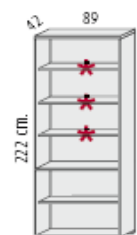

- 2 MFC 25 mm. thick height adjustable shelves.
- 1 MFC 25 mm. thick fixed shelf.
- 4 drawers with lock.
- Anti tilt mechanism.

1850mm high x 890mm wide with 4 drawers @ **£393.00**

- 3 MFC height adjustable shelves.
- 1 MFC fixed shelf

1850mm high x 450mm wide open unit @ **£149.00**

- 3 MFC height adjustable shelves.
- 1 MFC fixed shelf.
- Door with lock.

1850mm high x 450mm wide unit with single door @ **£175.00**

- 3 MFC height adjustable shelves.
- 1 MFC fixed shelf.
- Door with lock.

1850mm high x 450mm wide with full single door @ **£199.00**

- 3 MFC 25 mm. thick height adjustable shelves.
- 1 MFC 25 mm. thick fixed shelf.

2220mm high x 890mm wide open unit @ **£223.00**

3 MFC 25 mm. thick height adjustable shelves.
1 MFC 25 mm. thick fixed shelf.