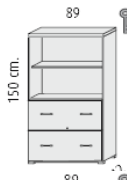

1130mm high x 890mm wide cupboard with 2 drawers @ **£272.00**

- 1 fixed shelf.
- Doors with lock.
- Anti tilt mechanism

1130mm high x 890mm wide with 2 x lower doors @ **£202.00**

- 2 height adjustable shelves .
- 1 fixed shelf.
- Doors with lock.

1130mm high x 890mm wide with 2 full doors @ **£191.00**

- 1 height adjustable inner shelf.
- 1 fixed shelf.
- 2 filing drawers with lock.
- Anti tilt mechanism

1130mm high x 890mm wide with 4 drawers @ **£334.00**

- 2 height adjustable shelves.
- 1 fixed shelf.
- Doors with lock.

1130mm high x 450mm wide open unit @ **£115.00**

1130mm high x 450mm wide single door unit @ **£155.00**

- 3 MFC 25 mm. thick height adjustable shelves.
- 1 MFC 25 mm. thick fixed shelf.

1500mm high x 890mm wide open unit @ **£156.00**

- 2 MFC 25 mm. thick height adjustable shelves.
- 1 MFC 25 mm. thick fixed shelf .
- 2 filing drawers.
- Anti tilt mechanism.

1500mm high x 890,mm wide unit with 2 drawers @ **£293.00**