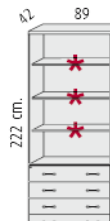

1850mm high x 450mm wide with full single door @ **£199.00**

- 3 MFC 25 mm. thick height adjustable shelves.
- 1 MFC 25 mm. thick fixed shelf.

2220mm high x 890mm wide open unit @ **£223.00**

3 MFC 25 mm. thick height adjustable shelves.
1 MFC 25 mm. thick fixed shelf.

2220mm high x 890mm wide with 2 drawers @ **£360.00**

• 4 MFC 25 mm. thick height adjustable shelves.
• 1 MFC 25 mm. thick fixed shelf.
• Doors with lock

2220mm high x 890mm wide with 2 x lower doors @ **£257.00**

4 MFC 25 mm. thick height adjustable shelves.
1 MFC 25 mm. thick fixed shelf.
Doors with lock.

2220mm high x 890mm wide with full double doors @ **£305.00**

• 3 MFC 25 mm. thick height adjustable shelves.
• 1 MFC 25 mm. thick fixed shelf .
• 4 drawers.
• Anti tilt mechanism.