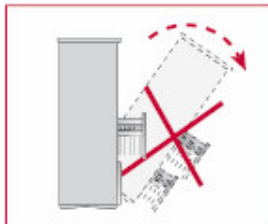

LOCK
WITH KEY

ANTI TILT MECHANISM
IN STORAGE UNITS WITH FLING DRAWERS

25 mm
TOP PANEL

25 mm SHELVES
IN.MPL. OR METAL

19 mm
SIDE PANELS

ALUMINIUM
HANDLE

16 mm
MFC DOORS

ANTI HUMIDITY
POLYSTYRENE FOOT