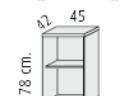

- 2 filing drawers with lock.
- Anti tilt mechanism.

760mm high x 890mm wide 2 drawer unit @ **£249.00**

- Doors with lock.
- 1 height adjustable inner shelf.

760mm high x 890mm wide 2 door cupboard @ **£148.00**

- 4 drawers with lock.
- Anti tilt mechanism.

760mm high x 900mm wide 4 drawer unit @ **£299.00**

- 1 height adjustable inner shelf.

760mm high x 450mm wide open unit @ **£89.00**

- Door with lock.
- 1 height adjustable inner shelf

760mm high x 450mm wide single door cupboard @ **£98.00**

- 2 height adjustable inner shelves.
- 1 fixed shelf

1130mm high x 890mm wide open cupboard @ **£135.00**

- 1 height adjustable inner shelf.
- 1 fixed shelf.
- 2 filing drawers with lock.
- Anti tilt mechanism