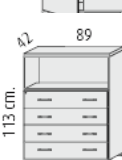

760mm high x 450mm wide single door cupboard @ **£98.00**

- 2 height adjustable inner shelves.
- 1 fixed shelf

1130mm high x 890mm wide open cupboard @ **£135.00**

- 1 height adjustable inner shelf.
- 1 fixed shelf.
- 2 filing drawers with lock.
- Anti tilt mechanism

1130mm high x 890mm wide cupboard with 2 drawers @ **£272.00**

- 1 fixed shelf.
- Doors with lock.
- Anti tilt mechanism

1130mm high x 890mm wide with 2 x lower doors @ **£202.00**

- 2 height adjustable shelves .
- 1 fixed shelf.
- Doors with lock.

1130mm high x 890mm wide with 2 full doors @ **£191.00**

- 1 height adjustable inner shelf.
- 1 fixed shelf.
- 2 filing drawers with lock.
- Anti tilt mechanism

1130mm high x 890mm wide with 4 drawers @ **£334.00**

- 2 height adjustable shelves.
- 1 fixed shelf.
- Doors with lock.

1130mm high x 450mm wide open unit @ **£115.00**

1130mm high x 450mm wide single door unit @ **£155.00**

- 3 MFC 25 mm. thick height adjustable shelves.
- 1 MFC 25 mm. thick fixed shelf.