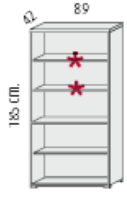

1500mm high x 900mm wide with 2 full doors @ **£213.00**

- 2 MFC 25 mm. thick height adjustable shelves.
- 1 MFC 25 mm. thick fixed shelf .
- 4 drawers with lock.
- Anti tilt mechanism.

1500mm high x 900mm wide with 4 drawers @ **£355.00**

- 3 MFC height adjustable shelves.
- 1 MFC fixed shelf

1500mm high x 450mm wide open unit @ **£115.00**

- 3 MFC height adjustable shelves.
- 1 MFC fixed shelf.
- Door with lock.

1500mm high x 450mm wide with lower door @ **£141.00**

- 3 MFC height adjustable shelves.
- 1 MFC fixed shelf.
- Door with lock.

1500mm high x 450mm wide with single door @ **£156.00**

- 3 MFC 25 mm. thick height adjustable shelves.
- 1 MFC 25 mm. thick fixed shelf.

1850mm high x 900mm wide open unit @ **£185.00**

- 3 MFC 25 mm. thick height adjustable shelves.
- 1 MFC 25 mm. thick fixed shelf.

1850mm high x 890mm wide with 2 drawers @ **£321.00**

- 3 MFC 25 mm. thick height adjustable shelves.
- 1 MFC 25 mm. thick fixed shelf.
- Doors with lock