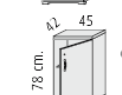

- 2 filing drawers with lock.
- Anti tilt mechanism.

760mm high x 890mm wide 2 drawer unit @ **£249.00**

- Doors with lock.
- 1 height adjustable inner shelf.

760mm high x 890mm wide 2 door cupboard @ **£148.00**

- 4 drawers with lock.
- Anti tilt mechanism.

760mm high x 900mm wide 4 drawer unit @ **£299.00**

- 1 height adjustable inner shelf.

760mm high x 450mm wide open unit @ **£89.00**

- Door with lock.
- 1 height adjustable inner shelf

760mm high x 450mm wide single door cupboard @ **£98.00**

- 2 height adjustable inner shelves.
- 1 fixed shelf

1130mm high x 890mm wide open cupboard @ **£135.00**

- 1 height adjustable inner shelf.
- 1 fixed shelf.
- 2 filing drawers with lock.
- Anti tilt mechanism