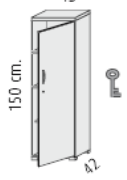

1500mm high x 900mm wide with 2 full doors @ **£213.00**

- 2 MFC 25 mm. thick height adjustable shelves.
- 1 MFC 25 mm. thick fixed shelf .
- 4 drawers with lock.
- Anti tilt mechanism.

1500mm high x 900mm wide with 4 drawers @ **£355.00**

- 3 MFC height adjustable shelves.
- 1 MFC fixed shelf

1500mm high x 450mm wide open unit @ **£115.00**

- 3 MFC height adjustable shelves.
- 1 MFC fixed shelf.
- Door with lock.

1500mm high x 450mm wide with lower door @ **£141.00**