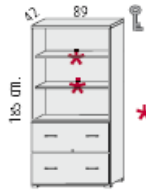

1500mm high x 900mm wide with 2 full doors @ **£213.00**

- 2 MFC 25 mm. thick height adjustable shelves.
- 1 MFC 25 mm. thick fixed shelf .
- 4 drawers with lock.
- Anti tilt mechanism.

1500mm high x 900mm wide with 4 drawers @ **£355.00**

- 3 MFC height adjustable shelves.
- 1 MFC fixed shelf

1500mm high x 450mm wide open unit @ **£115.00**

- 3 MFC height adjustable shelves.
- 1 MFC fixed shelf.
- Door with lock.

1500mm high x 450mm wide with lower door @ **£141.00**

- 3 MFC height adjustable shelves.
- 1 MFC fixed shelf.
- Door with lock.

1500mm high x 450mm wide with single door @ **£156.00**

- 3 MFC 25 mm. thick height adjustable shelves.
- 1 MFC 25 mm. thick fixed shelf.

1850mm high x 900mm wide open unit @ **£185.00**

- 3 MFC 25 mm. thick height adjustable shelves.
- 1 MFC 25 mm. thick fixed shelf.

1850mm high x 890mm wide with 2 drawers @ **£321.00**

- 3 MFC 25 mm. thick height adjustable shelves.
- 1 MFC 25 mm. thick fixed shelf.
- Doors with lock