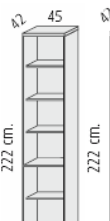

1850mm high x 450mm wide with full single door @ **£199.00**

- 3 MFC 25 mm. thick height adjustable shelves.
- 1 MFC 25 mm. thick fixed shelf.

2220mm high x 890mm wide open unit @ **£223.00**

3 MFC 25 mm. thick height adjustable shelves.
1 MFC 25 mm. thick fixed shelf.

2220mm high x 890mm wide with 2 drawers @ **£360.00**

• 4 MFC 25 mm. thick height adjustable shelves.
• 1 MFC 25 mm. thick fixed shelf.
• Doors with lock

2220mm high x 890mm wide with 2 x lower doors @ **£257.00**

4 MFC 25 mm. thick height adjustable shelves.
1 MFC 25 mm. thick fixed shelf.
Doors with lock.

2220mm high x 890mm wide with full double doors @ **£305.00**

• 3 MFC 25 mm. thick height adjustable shelves.
• 1 MFC 25 mm. thick fixed shelf .
• 4 drawers.
• Anti tilt mechanism.

2220mm high x 890mm wide with 4 x drawers @ **£422.00**

MFC height adjustable shelves.
MFC 25 mm. thick fixed shelf.

2220mm high x 450mm wide open unit @ **£176.00**

2220mm high x 450mm wide with single door @ **£199.00**