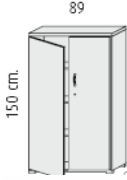

1130mm high x 890mm wide with 2 full doors @ **£191.00**

- 1 height adjustable inner shelf.
- 1 fixed shelf.
- 2 filing drawers with lock.
- Anti tilt mechanism

1130mm high x 890mm wide with 4 drawers @ **£334.00**

- 2 height adjustable shelves.
- 1 fixed shelf.
- Doors with lock.

1130mm high x 450mm wide open unit @ **£115.00**

1130mm high x 450mm wide single door unit @ **£155.00**

- 3 MFC 25 mm. thick height adjustable shelves.
- 1 MFC 25 mm. thick fixed shelf.

1500mm high x 890mm wide open unit @ **£156.00**

- 2 MFC 25 mm. thick height adjustable shelves.
- 1 MFC 25 mm. thick fixed shelf .
- 2 filing drawers.
- Anti tilt mechanism.

1500mm high x 890,mm wide unit with 2 drawers @ **£293.00**

- 3 MFC 25 mm. thick height adjustable shelves.
- 1 MFC 25 mm. thick fixed shelf.
- Doors with lock

1500mm high x 890mm wide with 2 lower doors @ **£199.00**

- 3 MFC 25 mm. thick height adjustable shelves.
- 1 MFC 25 mm. thick fixed shelf.
- Doors with lock.