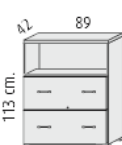

- 2 filing drawers with lock.
- Anti tilt mechanism.

760mm high x 890mm wide 2 drawer unit @ **£249.00**

- Doors with lock.
- 1 height adjustable inner shelf.

760mm high x 890mm wide 2 door cupboard @ **£148.00**

- 4 drawers with lock.
- Anti tilt mechanism.

760mm high x 900mm wide 4 drawer unit @ **£299.00**

- 1 height adjustable inner shelf.

760mm high x 450mm wide open unit @ **£89.00**

- Door with lock.
- 1 height adjustable inner shelf

760mm high x 450mm wide single door cupboard @ **£98.00**

- 2 height adjustable inner shelves.
- 1 fixed shelf

1130mm high x 890mm wide open cupboard @ **£135.00**

- 1 height adjustable inner shelf.
- 1 fixed shelf.
- 2 filing drawers with lock.
- Anti tilt mechanism

1130mm high x 890mm wide with 2 full doors @ **£191.00**

- 1 height adjustable inner shelf.
- 1 fixed shelf.
- 2 filing drawers with lock.
- Anti tilt mechanism

1130mm high x 890mm wide with 4 drawers @ **£334.00**