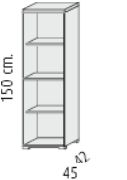

1500mm high x 890mm wide open unit @ **£156.00**

- 2 MFC 25 mm. thick height adjustable shelves.
- 1 MFC 25 mm. thick fixed shelf .
- 2 filing drawers.
- Anti tilt mechanism.

1500mm high x 890,mm wide unit with 2 drawers @ **£293.00**

- 3 MFC 25 mm. thick height adjustable shelves.
- 1 MFC 25 mm. thick fixed shelf.
- Doors with lock

1500mm high x 890mm wide with 2 lower doors @ **£199.00**

- 3 MFC 25 mm. thick height adjustable shelves.
- 1 MFC 25 mm. thick fixed shelf.
- Doors with lock.

1500mm high x 900mm wide with 2 full doors @ **£213.00**

- 2 MFC 25 mm. thick height adjustable shelves.
- 1 MFC 25 mm. thick fixed shelf .
- 4 drawers with lock.
- Anti tilt mechanism.

1500mm high x 900mm wide with 4 drawers @ **£355.00**

- 3 MFC height adjustable shelves.
- 1 MFC fixed shelf

1500mm high x 450mm wide open unit @ **£115.00**

- 3 MFC height adjustable shelves.
- 1 MFC fixed shelf.
- Door with lock.

1500mm high x 450mm wide with lower door @ **£141.00**