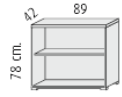

- 1 height adjustable inner shelf.

760mm high x 890mm wide open unit @ **£99.00**