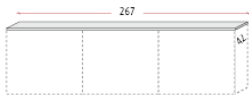

4 MFC 25 mm. thick height adjustable shelves.
1 MFC 25 mm. thick fixed shelf.
Doors with lock.

2220mm high x 890mm wide with full double doors @ **£305.00**

• 3 MFC 25 mm. thick height adjustable shelves.
• 1 MFC 25 mm. thick fixed shelf .
• 4 drawers.
• Anti tilt mechanism.

2220mm high x 890mm wide with 4 x drawers @ **£422.00**

MFC height adjustable shelves.
MFC 25 mm. thick fixed shelf.

2220mm high x 450mm wide open unit @ **£176.00**

2220mm high x 450mm wide with single door @ **£199.00**

Models without tops

78 cm height modules

113 cm height modules

We recommend to link any layout done with this storage system in order to gain stability by using the linking kit included.

(Set of Bolts included on each storage units)

1780mm long common top for 2 cupboards @ **£48.00**

2670mm long common top for 3 cupboards @ **£62.00**

• 1 height adjustable inner shelf.

780mm high open unit @ **£86.00**

• 2 filing drawers with lock.
• Anti tilt mechanism.