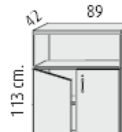

- 4 drawers with lock.
- Anti tilt mechanism.

760mm high x 900mm wide 4 drawer unit @ **£299.00**

- 1 height adjustable inner shelf.

760mm high x 450mm wide open unit @ **£89.00**

- Door with lock.
- 1 height adjustable inner shelf

760mm high x 450mm wide single door cupboard @ **£98.00**

- 2 height adjustable inner shelves.
- 1 fixed shelf

1130mm high x 890mm wide open cupboard @ **£135.00**

- 1 height adjustable inner shelf.
- 1 fixed shelf.
- 2 filing drawers with lock.
- Anti tilt mechanism

1130mm high x 890mm wide cupboard with 2 drawers @ **£272.00**

- 1 fixed shelf.
- Doors with lock.
- Anti tilt mechanism

1130mm high x 890mm wide with 2 x lower doors @ **£202.00**

- 2 height adjustable shelves .
- 1 fixed shelf.
- Doors with lock.

1130mm high x 890mm wide with 2 full doors @ **£191.00**

- 1 height adjustable inner shelf.
- 1 fixed shelf.
- 2 filing drawers with lock.
- Anti tilt mechanism

1130mm high x 890mm wide with 4 drawers @ **£334.00**