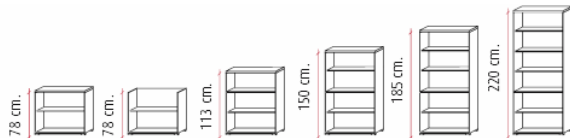

• 1 height adjustable inner shelf.
• 1 fixed shelf.
• 2 filing drawers with lock.
• Anti tilt mechanism

1130mm high with 2 full doors @ **£175.00**

• 2 height adjustable shelves.
• 1 fixed shelf.
• Doors with lock.

Lockable Glass doors with Aluminium frame Frosted, Blue or Black glass

FROSTED GLASS WITH ALUMINIUM FRAME

BLUE GLASS WITH ALUMINIUM FRAME

DARK GLASS WITH ALUMINIUM FRAME

780mm high @ **£146.00** for these storage units.