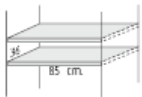

Optional Accessories

Pack of 2 additional shelves @ £27.00