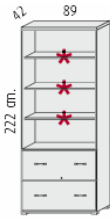

- 2 MFC 25 mm. thick height adjustable shelves.
- 1 MFC 25 mm. thick fixed shelf.
- 4 drawers with lock.
- Anti tilt mechanism.

1850mm high x 890mm wide with 4 drawers @ **£393.00**

- 3 MFC height adjustable shelves.
- 1 MFC fixed shelf

1850mm high x 450mm wide open unit @ **£149.00**

- 3 MFC height adjustable shelves.
- 1 MFC fixed shelf.
- Door with lock.

1850mm high x 450mm wide unit with single door @ **£175.00**

- 3 MFC height adjustable shelves.
- 1 MFC fixed shelf.
- Door with lock.

1850mm high x 450mm wide with full single door @ **£199.00**

- 3 MFC 25 mm. thick height adjustable shelves.
- 1 MFC 25 mm. thick fixed shelf.

2220mm high x 890mm wide open unit @ **£223.00**

3 MFC 25 mm. thick height adjustable shelves.
1 MFC 25 mm. thick fixed shelf.

2220mm high x 890mm wide with 2 drawers @ **£360.00**

• 4 MFC 25 mm. thick height adjustable shelves.
• 1 MFC 25 mm. thick fixed shelf.
• Doors with lock

2220mm high x 890mm wide with 2 x lower doors @ **£257.00**