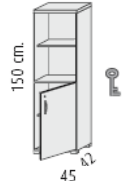

1500mm high x 900mm wide with 2 full doors @ **£213.00**

- 2 MFC 25 mm. thick height adjustable shelves.
- 1 MFC 25 mm. thick fixed shelf .
- 4 drawers with lock.
- Anti tilt mechanism.

1500mm high x 900mm wide with 4 drawers @ **£355.00**

- 3 MFC height adjustable shelves.
- 1 MFC fixed shelf

1500mm high x 450mm wide open unit @ **£115.00**

- 3 MFC height adjustable shelves.
- 1 MFC fixed shelf.
- Door with lock.

1500mm high x 450mm wide with lower door @ **£141.00**