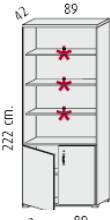

1850mm high x 450mm wide open unit @ **£149.00**

- 3 MFC height adjustable shelves.
- 1 MFC fixed shelf.
- Door with lock.

1850mm high x 450mm wide unit with single door @ **£175.00**

- 3 MFC height adjustable shelves.
- 1 MFC fixed shelf.
- Door with lock.

1850mm high x 450mm wide with full single door @ **£199.00**

- 3 MFC 25 mm. thick height adjustable shelves.
- 1 MFC 25 mm. thick fixed shelf.

2220mm high x 890mm wide open unit @ **£223.00**

3 MFC 25 mm. thick height adjustable shelves.
1 MFC 25 mm. thick fixed shelf.

2220mm high x 890mm wide with 2 drawers @ **£360.00**

• 4 MFC 25 mm. thick height adjustable shelves.
• 1 MFC 25 mm. thick fixed shelf.
• Doors with lock

2220mm high x 890mm wide with 2 x lower doors @ **£257.00**

4 MFC 25 mm. thick height adjustable shelves.
1 MFC 25 mm. thick fixed shelf.
Doors with lock.

2220mm high x 890mm wide with full double doors @ **£305.00**

• 3 MFC 25 mm. thick height adjustable shelves.
• 1 MFC 25 mm. thick fixed shelf .
• 4 drawers.
• Anti tilt mechanism.