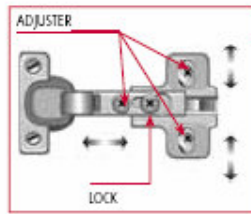

GLASS DOORS
WITH ALUMINIUM FRAME

5 mm MDF BACK PANEL

En pedidos especiales y proyectos, el cliente podrá solicitar armarios de 78 o 150 cms de altura, con trasera "vista" de 16 mm para zonas de paso. Acliu confirmará la viabilidad de cada pedido.