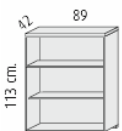

- 2 filing drawers with lock.
- Anti tilt mechanism.

760mm high x 890mm wide 2 drawer unit @ **£249.00**

- Doors with lock.
- 1 height adjustable inner shelf.

760mm high x 890mm wide 2 door cupboard @ **£148.00**

- 4 drawers with lock.
- Anti tilt mechanism.

760mm high x 900mm wide 4 drawer unit @ **£299.00**

- 1 height adjustable inner shelf.

760mm high x 450mm wide open unit @ **£89.00**

- Door with lock.
- 1 height adjustable inner shelf

760mm high x 450mm wide single door cupboard @ **£98.00**

- 2 height adjustable inner shelves.
- 1 fixed shelf

1130mm high x 890mm wide open cupboard @ **£135.00**

- 1 height adjustable inner shelf.
- 1 fixed shelf.
- 2 filing drawers with lock.
- Anti tilt mechanism

1130mm high x 890mm wide cupboard with 2 drawers @ **£272.00**

- 1 fixed shelf.
- Doors with lock.
- Anti tilt mechanism

1130mm high x 890mm wide with 2 x lower doors @ **£202.00**

- 2 height adjustable shelves .
- 1 fixed shelf.
- Doors with lock.