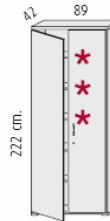

1850mm high x 450mm wide open unit @ **£149.00**

- 3 MFC height adjustable shelves.
- 1 MFC fixed shelf.
- Door with lock.

1850mm high x 450mm wide unit with single door @ **£175.00**

- 3 MFC height adjustable shelves.
- 1 MFC fixed shelf.
- Door with lock.

1850mm high x 450mm wide with full single door @ **£199.00**

- 3 MFC 25 mm. thick height adjustable shelves.
- 1 MFC 25 mm. thick fixed shelf.

2220mm high x 890mm wide open unit @ **£223.00**

3 MFC 25 mm. thick height adjustable shelves.
1 MFC 25 mm. thick fixed shelf.

2220mm high x 890mm wide with 2 drawers @ **£360.00**

• 4 MFC 25 mm. thick height adjustable shelves.
• 1 MFC 25 mm. thick fixed shelf.
• Doors with lock

2220mm high x 890mm wide with 2 x lower doors @ **£257.00**