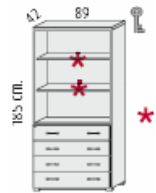

- 3 MFC height adjustable shelves.
- 1 MFC fixed shelf.
- Door with lock.

1500mm high x 450mm wide with single door @ **£156.00**

- 3 MFC 25 mm. thick height adjustable shelves.
- 1 MFC 25 mm. thick fixed shelf.

1850mm high x 900mm wide open unit @ **£185.00**

- 3 MFC 25 mm. thick height adjustable shelves.
- 1 MFC 25 mm. thick fixed shelf.

1850mm high x 890mm wide with 2 drawers @ **£321.00**

- 3 MFC 25 mm. thick height adjustable shelves.
- 1 MFC 25 mm. thick fixed shelf.
- Doors with lock

1850mm high x 890mm wide with 2 doors @ **£229.00**

- 3 MFC 25 mm. thick height adjustable shelves.
- 1 MFC 25 mm. thick fixed shelf.
- Doors with lock.

1850mm high x 890mm wide with 2 doors @ **£305.00**

- 2 MFC 25 mm. thick height adjustable shelves.
- 1 MFC 25 mm. thick fixed shelf.
- 4 drawers with lock.
- Anti tilt mechanism.

1850mm high x 890mm wide with 4 drawers @ **£393.00**

- 3 MFC height adjustable shelves.
- 1 MFC fixed shelf