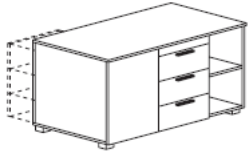

Two sets of 3 drawers opposing. Lockable and CPU space Left or Right handed

640mm high x 1120mm wide x 600mm deep @ **£499.00**