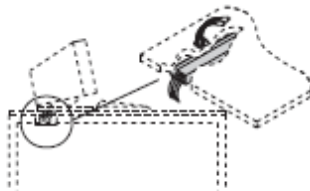

Under desk raceway for cables

80mm x 80mm white or aluminium finish

800mm @ **£26.00**

1200mm @ **£30.00**

1400mm @ **£31.00**

1600mm @ **£33.00**

1800mm @ **£37.00**