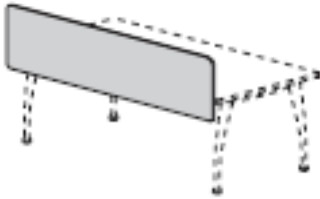

- 600mm @ **£77.00**
- 800mm @ **£90.00**
- 1000mm @ **£106.00**
- 1200mm @ **£122.00**
- 1400mm @ **£160.00**
- 1600mm @ **£181.00**
- 1800mm @ **£199.00**

Free standing panels

28mm thick panels in white, light oak, Caneletto walnut or Wenge