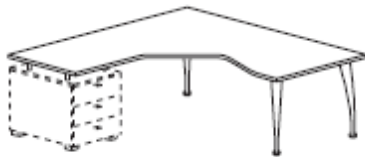

Left or right hand add on workstation desk for supporting pedestals Punctiform structure

1600mm x 1600mm x 800mm x 600mm

@ **£283.00**