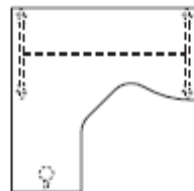

Left or right hand corner workstation Trestle structure

1600mm x 160mm x 800mm x 600mm

@ **£347.00**