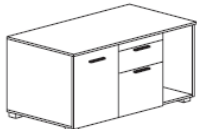

One door, shallow drawer, filing drawer and CPU space. Lockable door left or right hand

640mm high x 1120mm wide x 600mm deep @ **£422.00**