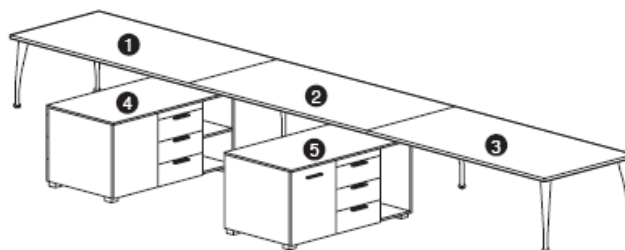

ESEMPIO PER COMPILAZIONE ORDINE
EXAMPLE FOR FILLING IN ORDER FORM
EXEMPLE POUR REDIGER LA COMMANDE
EJEMPLO PARA RELLENAR EL IMPRESO DEL PEDIDO

DISEGNO

DISEGNO	N°	CODICE	DESCRIZIONE
①	1	W47114W	Scrivanía iniziale con 2 gambe "puntiforme" 160x80 (nobilitato bianco) 160x80 initial desk with 2 "puntiforme" legs (white melamine) Bureau initial avec 2 pieds "ponctuels" 160x80 (mélamine blanc) Escritorio inicial con 2 patas "puntuales" 160x80 (melamina blanco)
②	1	W47144W	Scrivanía centrale con 1 gamba "puntiforme" 160x80 (nobilitato bianco) 160x80 middle desk with 1 "puntiforme" leg (white melamine) Bureau intermédiaire avec 1 pied "ponctuel" 160x80 (mélamine blanc) Escritorio intermedio con 1 pata "puntual" 160x80 (melamina blanco)
③	1	W47174W	Scrivanía finale con 3 gambe "puntiforme" 160x80 (nobilitato bianco) 160x80 end desk with 3 "puntiforme" legs (white melamine) Bureau terminal avec 3 pieds "ponctuels" 160x80 (mélamine blanc) Escritorio final con 3 patas "puntuales" 160x80 (melamina blanco)
④	1	W47520	Servente SX con cassetti contrapposti (nobilitato bianco) SX pedestal with opposing drawers (white melamine) Desserte SX avec tiroirs opposés (mélamine blanc) Pedestal SX con cajones contrapuestos (melamina blanco)
⑤	1	W47514	Servente SX con ante, cassetti e vano per CPU (nobilitato bianco) SX pedestal with doors, drawers and CPU holder box (white melamine) Desserte SX avec portes, tiroirs et niche pour unité centrale (mélamine blanc) Pedestal SX con puertas, cajones y espacio para UCP (melamina blanco)
	10	K49306	Maniglia "BARRA" (cromato) "BAR" handle (chrome-plated) Poignée "BARRE" (chromé) Tirador "BARRA" (cromado)

Add on rectangular desk. Punctiform structure

- 800mm x 800mm @ **£110.00**
- 1000mm x 800mm @ **£115.00**
- 1200mm x 800mm @ **£124.00**
- 1400mm x 800mm @ **£132.00**
- 1600mm x 800mm @ **£143.00**
- 1800mm x 800mm @ **£151.00**