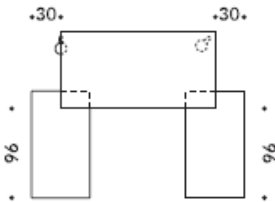

Rectangular desk for two supporting pedestals
Punctiform structure

1200mm x 800mm @ **£139.00**

1400mm x 800mm @ **£146.00**

1600mm x 800mm @ **£159.00**

1800mm x 800mm @ **£166.00**

Desk return Punctiform structure

800mm x 600mm @ **£81.00**

1000mm x 600mm @ **£85.00**

Desk return for supporting pedestal

800mm x 600mm @ **£62.00**

1000mm x 600mm @ **£69.00**

Desk meeting end

1260mm x 450mm @ **£90.00**

1660mm x 450mm @ **£101.00**

Meeting table Punctiform structure

2000mm x 1000mm @ **£239.00**

As above with chrome legs @ **£420.00**

Add on meeting table Punctiform structure

2000mm x 1000mm @ **£181.00**

As above with chrome legs @ **£279.00**

Square meeting table

1500mm x 1500mm @ **£272.00**

As above with chrome legs @ **£459.00**