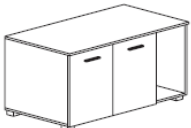

File holder

320mm high x 320mm wide x 220mm deep @ **£49.00**

Letter sorter

225mm high x 390mm wide x 220mm deep @ **£62.00**

**Pedestals**

3 x shallow drawers

610mm high x 420mm wide x 560mm deep @ **£165.00**

Shallow drawer and filing drawer

610mm high x 420mm wide x 560mm deep @ **£206.00**

Two doors and CPU space. Lockable Left or Right hand

640mm high x 1120mm wide x 600mm deep @ **£297.00**

One door 3 drawers and CPU space Lockable door