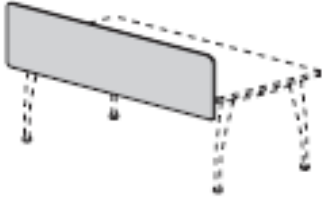

Desk screens 510mm high

In 12mm grey, white, light oak, Caneltto walnut or wenge
White or Aluminium finish structure

- 600mm @ **£49.00**
- 800mm @ **£52.00**
- 1000mm @ **£56.00**
- 1200mm @ **£61.00**
- 1400mm @ **£68.00**
- 1600mm @ **£73.00**
- 1800mm @ **£75.00**

Desk screens 510mm high frosted glass. White or Aluminium finish structure