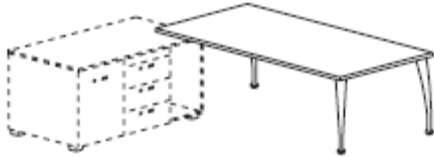

800mm x 800mm @ **£110.00**
1000mm x 800mm @ **£115.00**
1200mm x 800mm @ **£124.00**
1400mm x 800mm @ **£132.00**
1600mm x 800mm @ **£143.00**
1800mm x 800mm @ **£151.00**

Rectangular desk for supporting pedestal units

1400mm x 800mm @ **£168.00**
1600mm x 800mm @ **£181.00**
1800mm x 800mm @ **£188.00**

Rectangular desk with trestle structure