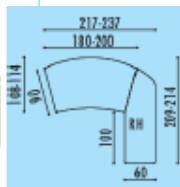

OFFICE REALITY LTD

X Time wood tops with Curve Legs

Contact us on 01823 663880 or email us at info@officereality.co.uk

Desks are 40mm Walnut, Bleached Oak, Maple, Wenge or Cherry. Matched edges anti shock ABS. Play legs are 120mm diameter in epc painted steel in silver. Curved base with 10mm chrome plated adjustable feet. Glass returns are 12mm tempered acidated glass Supporting pedestals have a curved epc painted perforated metal screen

1800mm x1080mm curved desk @ **£482.00**
2000mm x1140mm curved desk @ **£506.00**

Left or Right handed workstation with supporting 4 drawer pedestal

2170mm x 2090mm @ **£872.00**
2370mm x 2140mm @ **£891.00**

Left or Right handed workstation with 3 drawer supporting pedestal

2170mm x 2090mm @ **£872.00**
2370mm x 2140mm @ **£891.00**

Left or Right hand workstation with cupboard with 4 drawers and doors

2170mm x 2490mm @ **£1096.00**
2370mm x 2540mm @ **£1117.00**

2170mm x 2090mm @ **£1210.00**
2370mm x 2140mm @ **£1230.00**

Left or Right hand workstation with glass return and 3 drawer supporting pedestal

2170mm x 2090mm @ **£1210.00**
2370mm x 2140mm @ **£1230.00**