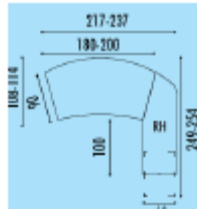

Left or Right handed workstation with 3 drawer supporting pedestal

2170mm x 2090mm @ **£872.00**
2370mm x 2140mm @ **£891.00**

Left or Right hand workstation with cupboard with 4 drawers and doors

2170mm x 2490mm @ **£1096.00**
2370mm x 2540mm @ **£1117.00**

Left or Right hand workstation with cupboard with 3 drawers and doors

2170mm x 2490mm @ **£1096.00**
2370mm x 2540mm @ **£1117.00**

Left or Right hand workstation with glass return and 4 drawer supporting pedestal

2170mm x 2090mm @ **£1210.00**
2370mm x 2140mm @ **£1230.00**

Left or Right hand workstation with glass return and 3 drawer supporting pedestal

2170mm x 2090mm @ **£1210.00**
2370mm x 2140mm @ **£1230.00**

Left or Right handed workstation with glass return and supporting cupboard with 4 drawers and doors

2170mm x 2490mm @ **£1412.00**

2370mm x 2540mm @ **£1432.00**

Left or Right handed workstation with glass return and supporting cupboard with 3 drawers and doors