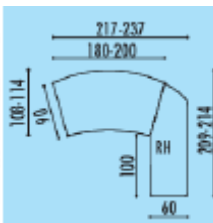

1800mm x1080mm curved desk @ **£482.00**
2000mm x1140mm curved desk @ **£506.00**

Left or Right handed workstation with supporting 4 drawer pedestal

2170mm x 2090mm @ **£872.00**
2370mm x 2140mm @ **£891.00**

Left or Right handed workstation with 3 drawer supporting pedestal

2170mm x 2090mm @ **£872.00**
2370mm x 2140mm @ **£891.00**

Left or Right hand workstation with cupboard with 4 drawers and doors

2170mm x 2490mm @ **£1096.00**
2370mm x 2540mm @ **£1117.00**

Left or Right hand workstation with cupboard with 3 drawers and doors

2170mm x 2490mm @ **£1096.00**
2370mm x 2540mm @ **£1117.00**

Left or Right hand workstation with glass return and 4 drawer supporting pedestal

2170mm x 2090mm @ **£1210.00**
2370mm x 2140mm @ **£1230.00**

Left or Right hand workstation with glass return and 3 drawer supporting pedestal

2170mm x 2090mm @ **£1210.00**
2370mm x 2140mm @ **£1230.00**