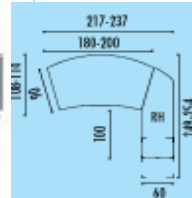

Left or Right hand workstation with cupboard with 4 drawers and doors

2170mm x 2490mm @ **£1096.00**
2370mm x 2540mm @ **£1117.00**