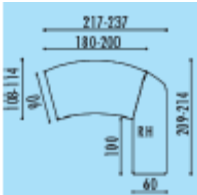

OFFICE REALITY LTD

X Time wood tops with Curve Legs

Contact us on 01823 663880 or email us at info@officereality.co.uk

Desks are 40mm Walnut, Bleached Oak, Maple, Wenge or Cherry. Matched edges anti shock ABS. Play legs are 120mm diameter in epc painted steel in silver. Curved base with 10mm chrome plated adjustable feet. Glass returns are 12mm tempered acidated glass Supporting pedestals have a curved epc painted perforated metal screen

1800mm x1080mm curved desk @ **£482.00**
2000mm x1140mm curved desk @ **£506.00**

Left or Right handed workstation with supporting 4 drawer pedestal

2170mm x 2090mm @ **£872.00**
2370mm x 2140mm @ **£891.00**

Left or Right handed workstation with 3 drawer supporting pedestal

2170mm x 2090mm @ **£872.00**
2370mm x 2140mm @ **£891.00**

Left or Right hand workstation with cupboard with 4 drawers and doors

2170mm x 2490mm @ **£1096.00**
2370mm x 2540mm @ **£1117.00**

2170mm x 2090mm @ **£1210.00**
2370mm x 2140mm @ **£1230.00**

Left or Right hand workstation with glass return and 3 drawer supporting pedestal

2170mm x 2090mm @ **£1210.00**
2370mm x 2140mm @ **£1230.00**