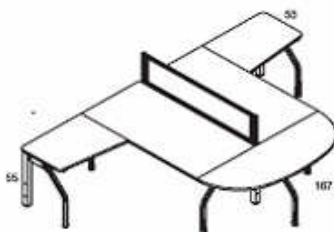

Rectangular desks

800mm x 800mm @ £231.00
1000mm x 800mm @ £242.00
1200mm x 800mm @ £252.00
1400mm x 800mm @ £262.00
1600mm x 800mm @ £265.00
1800mm x 800mm @ £277.00
2000mm x 800mm @ £287.00