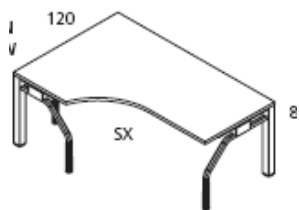

1200mm x 1200mm x 600mm x 600mm @ £326.00
 1200mm x 1200mm x 600mm x 800mm @ £328.00

Right and left hand workstation with extension

1200mm x 1800mm @ £410.00
 1200mm x 2000mm @ £412.00

Corner desk with extension and pedestal (3 or 4 drawer)

1800mm x 1620mm @ £672.00
 2000mm x 1620mm @ £674.00

Corner desk with extension meeting end and pedestal

2130mm x 1620mm @ £722.00
 2330mm x 1620mm @ £725.00

Double desk without screen

1400mm x 1600mm @ £451.00
 1600mm x 1600mm @ £456.00
 1800mm x 1600mm @ £482.00
 2000mm x 1600mm @ £498.00

Left or right hand corner desk

1600mm x 1200mm @ £416.00
 1800mm x 1200mm @ £423.00
 2000mm x 1200mm @ £438.00

Corner desk with pedestal (3 or 4 drawer)

1600mm x 1620mm @ £672.00
1800mm x 1620mm @ £679.00
2000mm x 1620mm @ £438.00