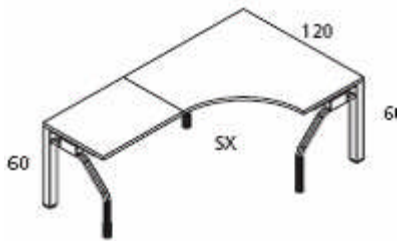

Double desk and return with melamine screen

2200mm wide x 3360mm deep x 1060mm high @ £1162.00
2200mm wide x 3760mm deep x 1060mm high @ £1173.00
2200mm wide x 4160mm deep x 1060mm high @ £1186.00
2400mm wide x 3360mm deep x 1060mm high @ £1195.00
2400mm wide x 3760mm deep x 1060mm high @ £1205.00
2400mm wide x 4160mm deep x 1060mm high @ £1220.00
2600mm wide x 3360mm deep x 1060mm high @ £1217.00
2600mm wide x 3760mm deep x 1060mm high @ £1229.00
2600mm wide x 3760mm deep x 1060mm high @ £1240.00

Rectangular desks

800mm x 800mm @ £231.00
1000mm x 800mm @ £242.00
1200mm x 800mm @ £252.00
1400mm x 800mm @ £262.00
1600mm x 800mm @ £265.00
1800mm x 800mm @ £277.00
2000mm x 800mm @ £287.00

Left or right hand desk return

840mm x 650mm @ £162.00
1040mm x 650mm @ £168.00
1240mm x 650mm @ £174.00

Rectangular desk

800mm x 600mm @ £212.00
 1000mm x 600mm @ £231.00
 1200mm x 600mm @ £234.00
 1400mm x 600mm @ £247.00

Corner desk

1200mm x 1200mm x 600mm x 600mm @ £326.00
 1200mm x 1200mm x 600mm x 800mm @ £328.00

Right and left hand workstation with extension

1200mm x 1800mm @ £410.00
 1200mm x 2000mm @ £412.00

Corner desk with extension and pedestal (3 or 4 drawer)