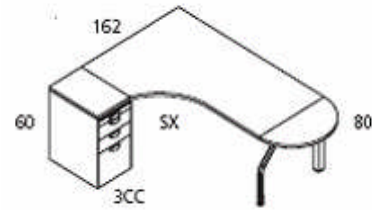

1200mm x 1200mm x 600mm x 600mm @ £326.00
 1200mm x 1200mm x 600mm x 800mm @ £328.00

Right and left hand workstation with extension

1200mm x 1800mm @ £410.00
 1200mm x 2000mm @ £412.00

Corner desk with extension and pedestal (3 or 4 drawer)

1800mm x 1620mm @ £672.00
 2000mm x 1620mm @ £674.00

Corner desk with extension meeting end and pedestal

2130mm x 1620mm @ £722.00
 2330mm x 1620mm @ £725.00

Double desk without screen

1400mm x 1600mm @ £451.00
 1600mm x 1600mm @ £456.00
 1800mm x 1600mm @ £482.00
 2000mm x 1600mm @ £498.00

Left or right hand corner desk

1600mm x 1200mm @ £416.00
 1800mm x 1200mm @ £423.00
 2000mm x 1200mm @ £438.00

Corner desk with pedestal (3 or 4 drawer)

1600mm x 1620mm @ £672.00
1800mm x 1620mm @ £679.00
2000mm x 1620mm @ £438.00