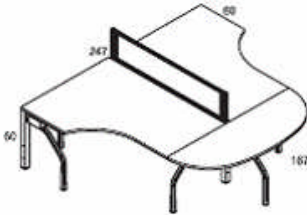

Double desk with melamine screen and upper glass window

800mm wide x 1670mm deep x 2170mm high @ £770.00
1000mm wide x 1670mm deep x 2170mm high @ £814.00

Double corner desk with methacrylate screen

2200mm wide x 2470mm deep x 1060mm high @ £1142.00
2400mm wide x 2470mm deep x 1060mm high @ £1164.00
2600mm wide x 2470mm deep x 1060mm high @ £1199.00

Double corner desk with melamine screen

2200mm wide x 2470mm deep x 1060mm high @ £1140.00
2200mm wide x 2470mm deep x 1060mm high @ £1160.00
2600mm wide x 2470mm deep x 1060mm high @ £1195.00

Double desk and return with methacrylate screen

2200mm wide x 3360mm deep x 1060mm high @ £1164.00
2200mm wide x 3760mm deep x 1060mm high @ £1175.00
2200mm wide x 4160mm deep x 1060mm high @ £1188.00
2400mm wide x 3360mm deep x 1060mm high @ £1198.00
2400mm wide x 3760mm deep x 1060mm high @ £1209.00
2400mm wide x 4160mm deep x 1060mm high @ £1222.00
2600mm wide x 3360mm deep x 1060mm high @ £1220.00
2600mm wide x 3760mm deep x 1060mm high @ £1231.00
2600mm wide x 3760mm deep x 1060mm high @ £1244.00