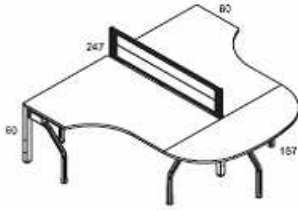

Double desk with melamine screen and upper glass window

800mm wide x 1670mm deep x 2170mm high @ £770.00
1000mm wide x 1670mm deep x 2170mm high @ £814.00

Double corner desk with methacrylate screen

2200mm wide x 2470mm deep x 1060mm high @ £1142.00
2400mm wide x 2470mm deep x 1060mm high @ £1164.00
2600mm wide x 2470mm deep x 1060mm high @ £1199.00

Double corner desk with melamine screen

2200mm wide x 2470mm deep x 1060mm high @ £1140.00
2200mm wide x 2470mm deep x 1060mm high @ £1160.00
2600mm wide x 2470mm deep x 1060mm high @ £1195.00

Double desk and return with methacrylate screen

2200mm wide x 3360mm deep x 1060mm high @ £1164.00
2200mm wide x 3760mm deep x 1060mm high @ £1175.00
2200mm wide x 4160mm deep x 1060mm high @ £1188.00
2400mm wide x 3360mm deep x 1060mm high @ £1198.00
2400mm wide x 3760mm deep x 1060mm high @ £1209.00
2400mm wide x 4160mm deep x 1060mm high @ £1222.00
2600mm wide x 3360mm deep x 1060mm high @ £1220.00
2600mm wide x 3760mm deep x 1060mm high @ £1231.00
2600mm wide x 3760mm deep x 1060mm high @ £1244.00