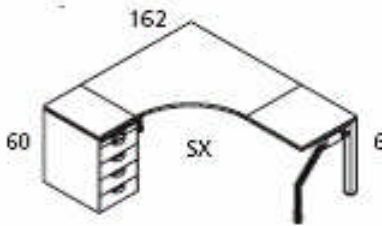

Rectangular desks

800mm x 800mm @ £231.00
1000mm x 800mm @ £242.00
1200mm x 800mm @ £252.00
1400mm x 800mm @ £262.00
1600mm x 800mm @ £265.00
1800mm x 800mm @ £277.00
2000mm x 800mm @ £287.00

Left or right hand desk return

840mm x 650mm @ £162.00
1040mm x 650mm @ £168.00
1240mm x 650mm @ £174.00

Rectangular desk

800mm x 600mm @ £212.00
 1000mm x 600mm @ £231.00
 1200mm x 600mm @ £234.00
 1400mm x 600mm @ £247.00

Corner desk

1200mm x 1200mm x 600mm x 600mm @ £326.00
 1200mm x 1200mm x 600mm x 800mm @ £328.00

Right and left hand workstation with extension

1200mm x 1800mm @ £410.00
 1200mm x 2000mm @ £412.00

Corner desk with extension and pedestal (3 or 4 drawer)