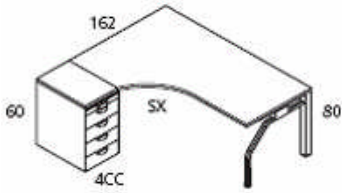

1200mm x 1200mm x 600mm x 600mm @ £326.00
 1200mm x 1200mm x 600mm x 800mm @ £328.00

Right and left hand workstation with extension

1200mm x 1800mm @ £410.00
 1200mm x 2000mm @ £412.00

Corner desk with extension and pedestal (3 or 4 drawer)

1800mm x 1620mm @ £672.00
 2000mm x 1620mm @ £674.00

Corner desk with extension meeting end and pedestal

2130mm x 1620mm @ £722.00
 2330mm x 1620mm @ £725.00

Double desk without screen

1400mm x 1600mm @ £451.00
 1600mm x 1600mm @ £456.00
 1800mm x 1600mm @ £482.00
 2000mm x 1600mm @ £498.00

Left or right hand corner desk

1600mm x 1200mm @ £416.00
 1800mm x 1200mm @ £423.00
 2000mm x 1200mm @ £438.00

Corner desk with pedestal (3 or 4 drawer)

1600mm x 1620mm @ £672.00
1800mm x 1620mm @ £679.00
2000mm x 1620mm @ £438.00