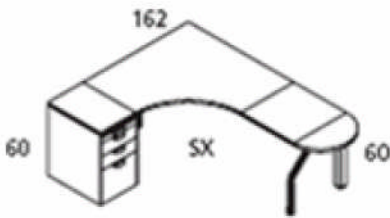

Corner desk with extension meeting end and pedestal

2130mm x 1620mm @ £722.00
2330mm x 1620mm @ £725.00