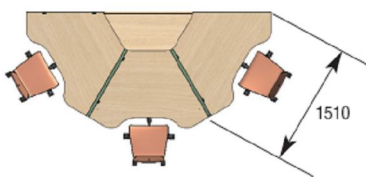

Prices excludes screens and include delivery and **installation**

2720mm x 2720mm 4 person cluster @ **£898.00**

3020mm x 2940mm 6 person cluster @ **£1224.00**

3325mm x 3325mm 8 person unit @ **£1558.00**

3020mm x 1470mm 3 person semi circular unit @ **£837.00**

3325mm x 1663mm 4 person semicircular unit @ **£999.00**

Wave or curved screens in Cara fabrics @ **£75.00**

Supporting pedestals

Open front with shelf and ventilated back for CPU @ **£112.00**

Open front with drawer and ventilated back for CPU @ **£113.00**

3 drawer @ **£114.00**

Contact desks

1800mm x 1100mm Left or Right hand with trumpet base @ **£238.00**

1800mm x 1100mm left or right hand with silver pole legs @ **£204.00**