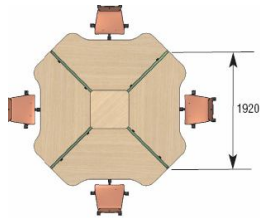

Prices excludes screens and include delivery and **installation**

2720mm x 2720mm 4 person cluster @ **£898.00**

3020mm x 2940mm 6 person cluster @ **£1224.00**

3325mm x 3325mm 8 person unit @ **£1558.00**

3020mm x 1470mm 3 person semi circular unit @ **£837.00**

3325mm x 1663mm 4 person semicircular unit @ **£999.00**

Wave or curved screens in Cara fabrics @ **£75.00**

Supporting pedestals

Open front with shelf and ventilated back for CPU @ **£112.00**

Open front with drawer and ventilated back for CPU @ **£113.00**

3 drawer @ **£114.00**

Contact desks

1800mm x 1100mm Left or Right hand with trumpet base @ **£238.00**

1800mm x 1100mm left or right hand with silver pole legs @ **£204.00**