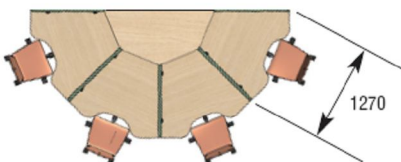

Prices excludes screens and include delivery and **installation**

2720mm x 2720mm 4 person cluster @ **£898.00**

3020mm x 2940mm 6 person cluster @ **£1224.00**

3325mm x 3325mm 8 person unit @ **£1558.00**

3020mm x 1470mm 3 person semi circular unit @ **£837.00**

3325mm x 1663mm 4 person semicircular unit @ **£999.00**

Wave or curved screens in Cara fabrics @ **£75.00**

Supporting pedestals

Open front with shelf and ventilated back for CPU @ **£112.00**

Open front with drawer and ventilated back for CPU @ **£113.00**

3 drawer @ **£114.00**

Contact desks

1800mm x 1100mm Left or Right hand with trumpet base @ **£238.00**

1800mm x 1100mm left or right hand with silver pole legs @ **£204.00**