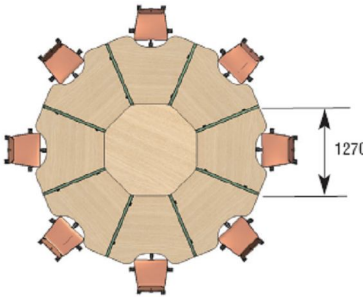

OFFICE REALITY LTD

GEOS

Contact us on 01823 663880 or email us at info@officereality.co.uk

Affordable expertise @ www.officereality.co.uk

Geos call centre clusters are available in 25mm oak, beech or maple supported by tubular legs or pedestals with optional dividing screens

Prices excludes screens and include delivery and **installation**

2720mm x 2720mm 4 person cluster @ **£898.00**

3020mm x 2940mm 6 person cluster @ **£1224.00**

3325mm x 3325mm 8 person unit @ **£1558.00**

3020mm x 1470mm 3 person semi circular unit @ **£837.00**

3325mm x 1663mm 4 person semicircular unit @ **£999.00**

Wave or curved screens in Cara fabrics @ **£75.00**

Supporting pedestals

Open front with shelf and ventilated back for CPU @ **£112.00**

Open front with drawer and ventilated back for CPU @ **£113.00**

3 drawer @ **£114.00**

Contact desks

1800mm x 1100mm Left or Right hand with trumpet base @ **£238.00**

1800mm x 1100mm left or right hand with silver pole legs @ **£204.00**