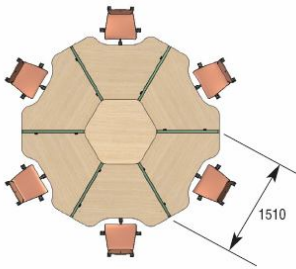

Prices excludes screens and include delivery and **installation**

2720mm x 2720mm 4 person cluster @ **£898.00**

3020mm x 2940mm 6 person cluster @ **£1224.00**

3325mm x 3325mm 8 person unit @ **£1558.00**

3020mm x 1470mm 3 person semi circular unit @ **£837.00**

3325mm x 1663mm 4 person semicircular unit @ **£999.00**

Wave or curved screens in Cara fabrics @ **£75.00**

Supporting pedestals

Open front with shelf and ventilated back for CPU @ **£112.00**

Open front with drawer and ventilated back for CPU @ **£113.00**

3 drawer @ **£114.00**

Contact desks

1800mm x 1100mm Left or Right hand with trumpet base @ **£238.00**

1800mm x 1100mm left or right hand with silver pole legs @ **£204.00**