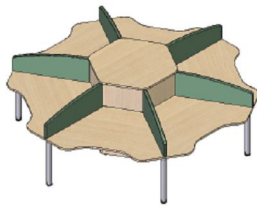

3020mm x 2940mm 6 person cluster @ **£1224.00**