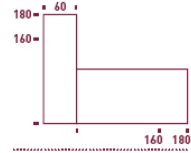

STRAIGHT top

Structurex® modesty panel with aluminium fillet. Two-tone aluminium post-formed panel leg. 25 mm thick top.

Executive desk with post formed edge

1600mm x 900mm @ £245.00

1800mm x 900mm @ £262.00

LH or RH 1600mm x 1600mm workstation @ £408.00

LH or RH 1800mm x 1800mm workstation n@ £453.00

Workstation with glass top return

LH or RH 1600mm x 1600mm @ £562.00

LH or RH 1800mm x 1800mm @ £624.00

Mobile pedestals