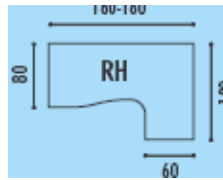

800mm x 800mm desk @ **£114.00**
1000mm x 800mm desk @ **£125.00**
1200mm x 800mm desk @ **£133.00**
1400mm x 800mm desk @ **£144.00**
1600mm x 800mm desk @ **£153.00**
1800mm x 800mm desk @ **£163.00**

Left or Right hand wave desk

1600mm x 1000/800mm @ **£201.00**
1800mm x 1000/800mm @ **£214.00**

800mm x 600mm return @ **£114.00**
1000mm x 600mm return @ **£124.00**

1600mm x 1200mm corner desk @ **£246.00**
1800mm x 1200mm corner desk @ **£277.00**