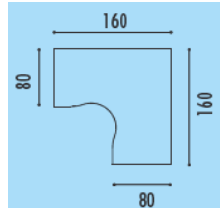

1600mm x 1600mm corner desk @ **£300.00**