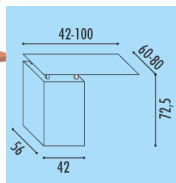

420mm x 600mm deep @ **£222.00**

420mm x 800mm deep @ **£224.00**

600mm x 600mm deep @ **£225.00**

800mm x 600mm deep @ **£233.00**

1000mm x 600mm deep @ **£242.00**