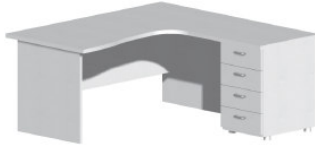

Affordable expertise @ www.officereality.co.uk

Idea

Tops 30mm beech, cherry, grey or walnut with 2mm Anti shock ABS edge matched with the desk top. Side panels are 25mm as above with adjustable levellers

Left or Right hand wave desk

1600mm x 1000/800mm @ **£201.00**
1800mm x 1000/800mm @ **£214.00**

800mm x 600mm return @ **£114.00**
1000mm x 600mm return @ **£124.00**

1600mm x 1200mm corner desk @ **£246.00**
1800mm x 1200mm corner desk @ **£277.00**

1600mm x 1620mm workstation with desk height pedestal with 4 drawers @ **£440.00**

1800mm x 1620mm as above @ **£452.00**

1600mm x 1620mm workstation with desk height pedestal with filing drawer and 2 x shallow drawers @ **£440.00**