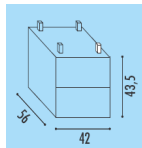

600mm deep desk height pedestals with 3 or 4 drawers @ **£175.00**