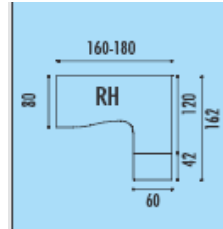

Left or Right hand wave desk

1600mm x 1000/800mm @ **£201.00**
1800mm x 1000/800mm @ **£214.00**

800mm x 600mm return @ **£114.00**
1000mm x 600mm return @ **£124.00**

1600mm x 1200mm corner desk @ **£246.00**
1800mm x 1200mm corner desk @ **£277.00**

1600mm x 1620mm workstation with desk height pedestal with 4 drawers @ **£440.00**

1800mm x 1620mm as above @ **£452.00**

1600mm x 1620mm workstation with desk height pedestal with filing drawer and 2 x shallow drawers @ **£440.00**