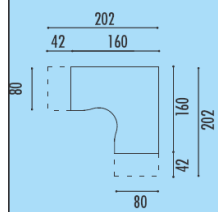

Left or Right hand wave desk

1600mm x 1000/800mm @ **£201.00**
1800mm x 1000/800mm @ **£214.00**

800mm x 600mm return @ **£114.00**
1000mm x 600mm return @ **£124.00**

1600mm x 1200mm corner desk @ **£246.00**
1800mm x 1200mm corner desk @ **£277.00**

1600mm x 1620mm workstation with desk height pedestal with 4 drawers @ **£440.00**

1800mm x 1620mm as above @ **£452.00**

1600mm x 1620mm workstation with desk height pedestal with filing drawer and 2 x shallow drawers @ **£440.00**

1800mm x 1620mm as above @ **£452.00**

1600mm x 1600mm corner desk @ **£300.00**

1600mm x 2020mm workstation with 4 drawer desk height pedestal @ **£521.00**

As above with desk height pedestal with 2 x shallow drawers and 1 x filing drawer @ **£521.00**