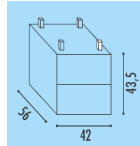

1600mm x 1620mm @ **£477.00**

1800mm x 1620mm @ **£485.00**

Corner desk with 4 drawer supporting pedestal and metal modesty panel

1600mm x 1620mm @ **£477.00**

1800mm x 1620mm @ **£485.00**

Two drawer fixed pedestal @ **£129.00**