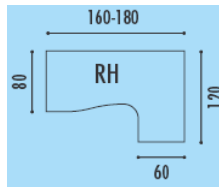

## Mega colt

Tops are 25mm Beech, Walnut, Cherry or Grey. Front ergonomic edge with gull wing profile. Colt legs are 25mm open panels in MFC. Metal base in epc Aluminium

800mm x 800mm @ **£150.00**  
1200mm x 800mm @ **£158.00**  
1400mm x 800mm @ **£163.00**  
1600mm x 800mm @ **£169.00**  
1800mm x 800mm @ **£179.00**

### Desk with metal modesty panel

800mm x 800mm @ **£174.00**  
1200mm x 800mm @ **£186.00**  
1400mm x 800mm @ **£194.00**  
1800mm x 800mm @ **£213.00**