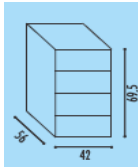

1600mm x 1620mm @ **£477.00**

1800mm x 1620mm @ **£485.00**

Corner desk with 4 drawer supporting pedestal and metal modesty panel

1600mm x 1620mm @ **£477.00**

1800mm x 1620mm @ **£485.00**

Two drawer fixed pedestal @ **£129.00**

600mm deep desk height pedestals with 3 or 4 drawers @ **£175.00**

Supporting pedestals 3 drawers and pen tray or filing drawer and shallow drawer

420mm x 600mm deep @ **£222.00**

420mm x 800mm deep @ **£224.00**