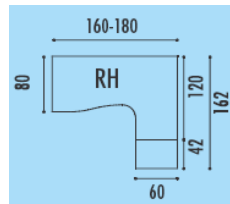

Corner desk with 4 drawer supporting pedestal

1600mm x 1620mm @ **£443.00**
1800mm x 1620mm @ **£451.00**