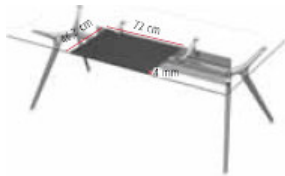

GLASS
MODESTY PANEL

2000mm Arkiek desk black glass top with 1570mm x 500mm Bloc 20 side unit with polished frame @ £1417.00
As above with chrome frame @ £1619.00
As above with HPL wengue top and polished frame @ £1386.00
AS above with HPL wengue top and chrome frame @ £1584.00

720mm x 463mm polyurethane desk pad @ £37.00

1000mm diameter table silver frame frosted glass @ £496.00
As above with blue or black glass @ £519.00
For polished frame add 168.00
For chrome frame add £306.00
1300mm diameter table silver frame clear glass @ £545.00
As above with frosted glass @ £634.00
As above with blue or black glass @ £669.00
For polished frame add £144.00
For chrome frame add £308.00

1000mm diameter table with 19mm White, Maple or Wenge top and silver frame @ £289.00
For polished frame add £144.00
For chrome frame add £308.00

1300mm diameter table with 19mm White, Maple or Wenge top and silver frame @ £311.00
For Wenge HPL top add £242.00
For polished frame add £144.00
For chrome frame add £308.00

Polished Aluminium finish modesty panel
1800mm @ £115.00
2000mm @ £129.00

Dark glass modesty panel
1800mm @ £135.00
2000mm @ £142.00