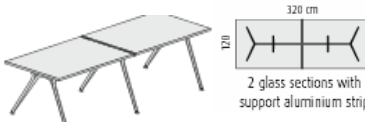

160 cm
120

3200mm x1200mm silver or white frame frosted glass @ £1525.00
As above with blue or black glass @ £1609.00
For polished frame add £299.00
For chrome frame add £731.00