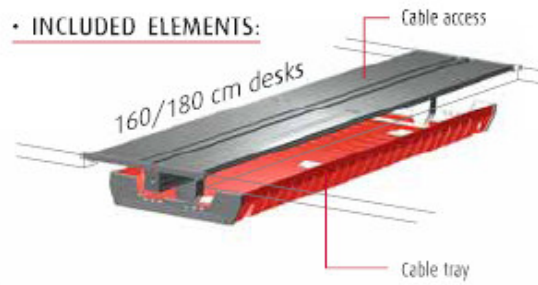

TWIN DESKS WITH FULL LENGTH TOP ACCESS CABLE TRAY

FEATURES:

- Maximum capacity
- Easy access to the cable connections
- Recommended for large projects where intensive cable capacity is required

INCLUDED ELEMENTS: