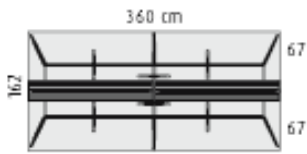

3600mm x 1620mm 4 way workstation MFC top silver frame @ £1718.00
For polished frame add £366.00
3600mm x 1620mm with HPL white top @ £2340.00
For polished frame add £366.00