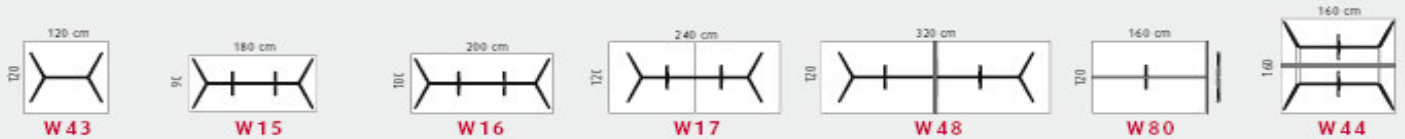

• ARKITEK

• Individual and meeting desks