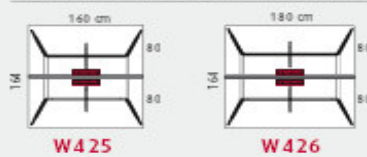

### • Twin desks with 500 mm cable access