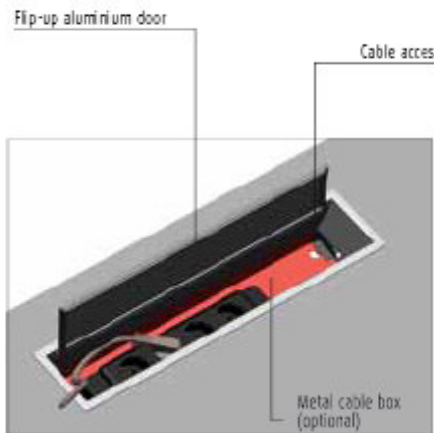

• Cable box:

Two innovative cable management options providing effective cable management solutions. On the central beam you can fit screens, toolbars and lighting.