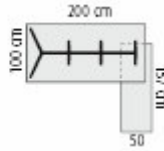

GLASS
MODESTY PANEL

2000mm Arkiek desk black glass top with 1570mm x 500mm Bloc 20 side unit with polished frame @ £1417.00
As above with chrome frame @ £1619.00
As above with HPL wengue top and polished frame @ £1386.00
AS above with HPL wengue top and chrome frame @ £1584.00

720mm x 463mm polyurethane desk pad @ £37.00

1000mm diameter table silver frame frosted glass @ £496.00
As above with blue or black glass @ £519.00
For polished frame add 168.00
For chrome frame add £306.00
1300mm diameter table silver frame clear glass @ £545.00
As above with frosted glass @ £634.00
As above with blue or black glass @ £669.00
For polished frame add £144.00
For chrome frame add £308.00

1000mm diameter table with 19mm White, Maple or Wenge top and silver frame @ £289.00
For polished frame add £144.00
For chrome frame add £308.00

1300mm diameter table with 19mm White, Maple or Wenge top and silver frame @ £311.00
For Wenge HPL top add £242.00
For polished frame add £144.00
For chrome frame add £308.00

Polished Aluminium finish modesty panel
1800mm @ £115.00
2000mm @ £129.00

Dark glass modesty panel
1800mm @ £135.00
2000mm @ £142.00