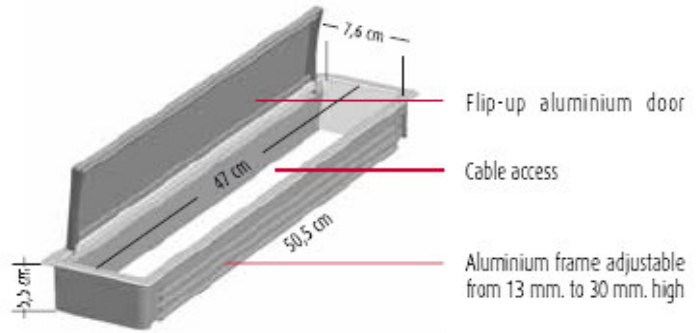

TWIN DESKS WITH 500 mm CABLE ACCESS (OPTIONAL TRAY)

FEATURES:

- Large capacity for cables
- Maximum accessibility and socket
- Optimize work surface

Y10

Cable management box @ £31.00

Metal cable basket 1600mm @ £76.00
Metal cable basket 1800mm @ £82.00