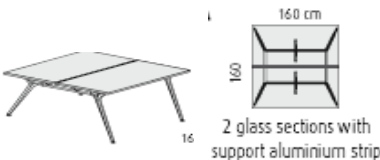

1600mm x1600mm twin desk silver or white frame frosted glass @ £1286.00
As above with blue or black glass @ £1344.00
For polished frame @ £212.00
For chrome frame add £555.00