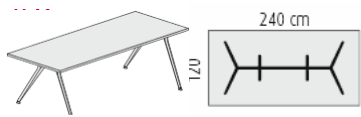

2400mm x 1200mm silver frame MFC top @ £541.00
For polished frame add £214.00
For chrome frame add £495.00