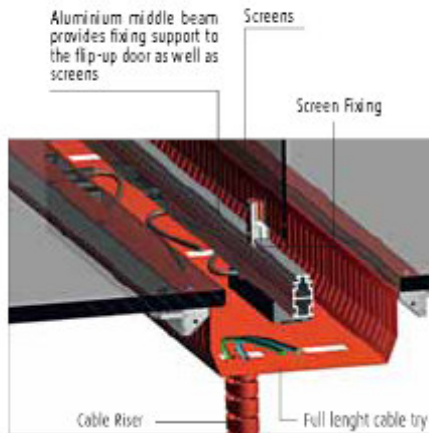

Cable management options:

• Full length: