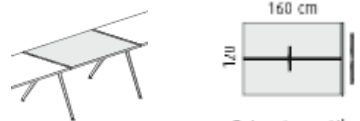

320 cm
120
2 glass sections with support aluminium strip

160 cm
160
2 glass sections with support aluminium strip

1600mm x1200mm extension silver or white frame frosted glass @ £739.00
As above with blue or black glass @ £780.00
For polished frame add £99.00
For chrome frame add £239.00