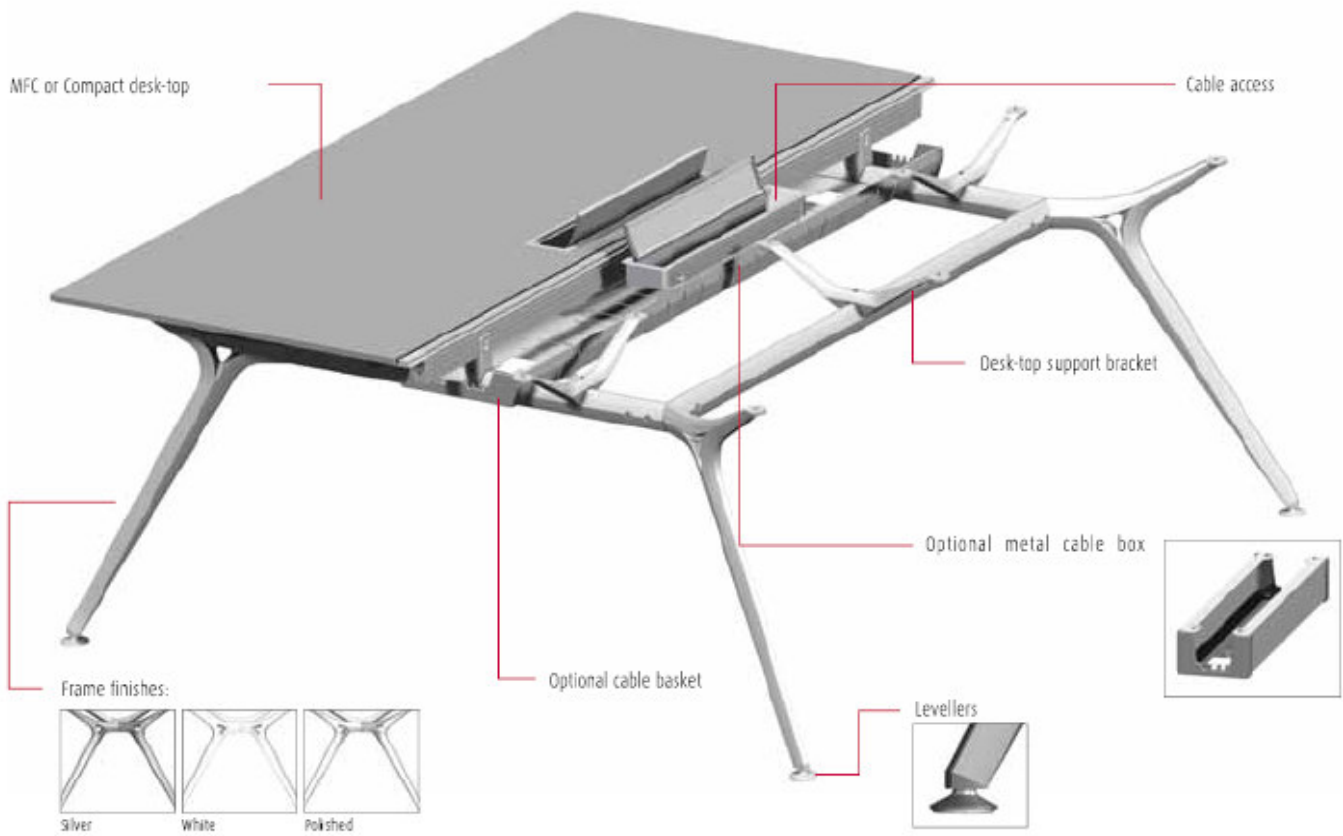

TWIN DESKS WITH 500 mm CABLE ACCESS (OPTIONAL TRAY)

FEATURES:

- Large capacity for cables
- Maximum accessibility and socket
- Optimize work surface

Y10

Cable management box @ £31.00

Metal cable basket 1600mm @ £76.00
Metal cable basket 1800mm @ £82.00