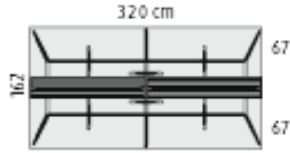

3200mm x 1620mm 4 way workstation MFC top silver frame @ £1596.00
For polished frame add 364.00
3200mm x 1620mm with HPL white top @ £2178.00
For polished frame add £364.00