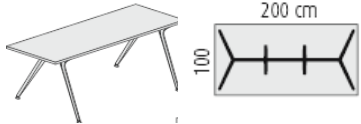

1800mm x 900mm desk silver or white frame MFC top @ £478.00  
 For polished frame add £199.00  
 For chrome frame add £478.00  
 For White or Wenge HPL top add £320.00

2000mm x 1000mm desk silver or white frame MFC top @ £499.00  
 For polished frame add £229.00  
 For chrome frame add £478.00  
 For White or Wenge HPL top add £382.00