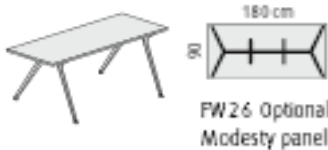

5+5 mm and 6+6 mm laminated security glass.

50 Frosted

51 Clear

55 Blue

59 Dark

180 cm  
90  
FW26 Optional Modesty panel

1800mm x 900mm silver or white frame frosted glass @ £781.00  
As above with blue or black glass @ £814.000  
For polished frame add £210.00  
For chrome frame add £470.00