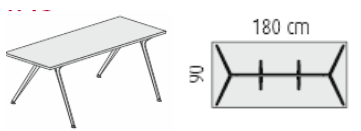

MFC			COMPACT	
00 WHITE	18 MAPLE	19 WENGUE	30 WHITE	39 WENGUE

1800mm x 900mm desk silver or white frame MFC top @ £478.00
For polished frame add £199.00
For chrome frame add £478.00
For White or Wenge HPL top add £320.00