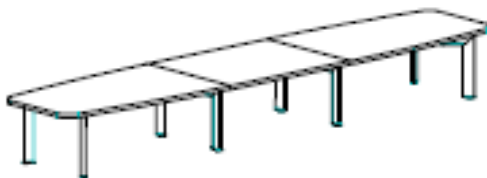

Right and left hand options

2650mm x 2120mm

White or Dark walnut @ **£1024.00**

As above with frosted glass meeting end @ **£376.00**

As above with ruby or mocha glass meeting end @ **£1452.00**

As above with white glass meeting end @ **£1975.00**

1200mm diameter meeting table

White or dark walnut @ **£283.00**

Frosted glass @ **£621.00**

Ruby or mocha glass @ **£785.00**

White glass @ **£883.00**

2500mm x 1200mm meeting table

White or Dark walnut @ **£902.00**

Frosted glass @ **£1463.00**

Ruby or Mocha glass @ **£1817.00**

White glass @ **£2013.00**

4000mm x 1200mm meeting table

White or Dark walnut @ **£1286.00**

Frosted glass @ **£2415.00**

Ruby or Mocha glass @ **£2997.00**

White glass @ **£3303.00**

5540mm x 1200mm

White or Dark walnut @ **£1835.00**

Frosted glass @ **£3338.00**

Ruby or Mocha glass @ **£4134.00**

White glass @ **£4555.00**

Desk and table modesty panels

Available in Graphite, White or Dark walnut

1210mm x 350mm @ **£75.00**

1400mm x 350mm @ **£78.00**

1590mm x 350mm @ **£82.00**

480mm wide x 600mm deep x 540mm high

3 drawer mobile pedestal in White or Dark walnut @ **£427.00**

All prices exclude VAT and include delivery to mainland UK during normal working hours