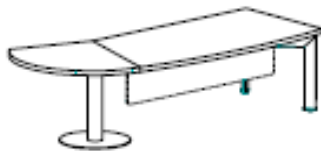

Top in White or Dark Walnut

Glass tops in Frosted, White, Mocha or Ruby red glass

Modesty panel in White, Walnut or Graphite

1830mm x 1010mm
White or Dark walnut @ **£604.00**
Frosted glass top @ **£1235.00**
Ruby or Mocha glass top @ **£1395.00**
White glass @ **£1598.00**

2020 x 1010mm
White or Dark walnut @ **£626.00**
Frosted glass top @ **£1297.00**
Ruby or Mocha glass top @ **£1473.00**
White glass @ **£1701.00**

2210mm x 1010mm
White or Dark walnut @ **£713.00**
Frosted glass top @ **£1353.00**
Ruby or Mocha glass top @ **£1791.00**
White glass @ **£1793.00**

Return desk Left and Right hand options
1890mm x 2120mm
White or Dark Walnut @ **£913.00**
2080mm x 2120mm
White or dark walnut @ **£925.00**
2280mm x 2120mm
White or dark walnut @ **£938.00**

Desk with meeting extension. Left and Right hand options
2200mm x 1250mm
White or Dark Walnut @ **£999.00**
As above with frosted glass meeting end @ **£1102.00**
As above with ruby or mocha glass meeting end @ **£1175.00**
As above with white glass meeting end @ **£1451.00**