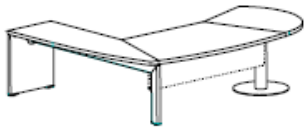

Right and left hand options

2650mm x 2120mm

White or Dark walnut @ **£1024.00**

As above with frosted glass meeting end @ **£376.00**

As above with ruby or mocha glass meeting end @ **£1452.00**

As above with white glass meeting end @ **£1975.00**

1200mm diameter meeting table

White or dark walnut @ **£283.00**

Frosted glass @ **£621.00**

Ruby or mocha glass @ **£785.00**

White glass @ **£883.00**

2500mm x 1200mm meeting table

White or Dark walnut @ **£902.00**

Frosted glass @ **£1463.00**

Ruby or Mocha glass @ **£1817.00**

White glass @ **£2013.00**

4000mm x 1200mm meeting table

White or Dark walnut @ **£1286.00**

Frosted glass @ **£2415.00**

Ruby or Mocha glass @ **£2997.00**

White glass @ **£3303.00**

5540mm x 1200mm

White or Dark walnut @ **£1835.00**

Frosted glass @ **£3338.00**

Ruby or Mocha glass @ **£4134.00**

White glass @ **£4555.00**

Desk and table modesty panels

Available in Graphite, White or Dark walnut

1210mm x 350mm @ **£75.00**

1400mm x 350mm @ **£78.00**

1590mm x 350mm @ **£82.00**

480mm wide x 600mm deep x 540mm high

3 drawer mobile pedestal in White or Dark walnut @ **£427.00**

All prices exclude VAT and include delivery to mainland UK during normal working hours