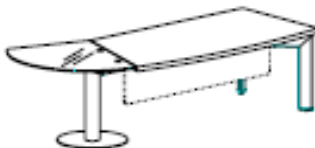

2020 x 1010mm
White or Dark walnut @ **£626.00**
Frosted glass top @ **£1297.00**
Ruby or Mocha glass top @ **£1473.00**
White glass @ **£1701.00**

2210mm x 1010mm
White or Dark walnut @ **£713.00**
Frosted glass top @ **£1353.00**
Ruby or Mocha glass top @ **£1791.00**
White glass @ **£1793.00**

Return desk Left and Right hand options
1890mm x 2120mm
White or Dark Walnut @ **£913.00**
2080mm x 2120mm
White or dark walnut @ **£925.00**
2280mm x 2120mm
White or dark walnut @ **£938.00**

Desk with meeting extension. Left and Right hand options
2200mm x 1250mm
White or Dark Walnut @ **£999.00**
As above with frosted glass meeting end @ **£1102.00**
As above with ruby or mocha glass meeting end @ **£1175.00**
As above with white glass meeting end @ **£1451.00**