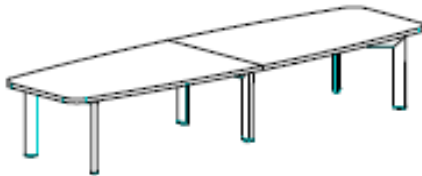

Right and left hand options

2650mm x 2120mm

White or Dark walnut @ **£1024.00**

As above with frosted glass meeting end @ **£376.00**

As above with ruby or mocha glass meeting end @ **£1452.00**

As above with white glass meeting end @ **£1975.00**

1200mm diameter meeting table

White or dark walnut @ **£283.00**

Frosted glass @ **£621.00**

Ruby or mocha glass @ **£785.00**

White glass @ **£883.00**

2500mm x 1200mm meeting table

White or Dark walnut @ **£902.00**

Frosted glass @ **£1463.00**

Ruby or Mocha glass @ **£1817.00**

White glass @ **£2013.00**

4000mm x 1200mm meeting table

White or Dark walnut @ **£1286.00**

Frosted glass @ **£2415.00**

Ruby or Mocha glass @ **£2997.00**

White glass @ **£3303.00**

5540mm x 1200mm

White or Dark walnut @ **£1835.00**

Frosted glass @ **£3338.00**

Ruby or Mocha glass @ **£4134.00**

White glass @ **£4555.00**

Desk and table modesty panels

Available in Graphite, White or Dark walnut

1210mm x 350mm @ **£75.00**

1400mm x 350mm @ **£78.00**

1590mm x 350mm @ **£82.00**

480mm wide x 600mm deep x 540mm high

3 drawer mobile pedestal in White or Dark walnut @ **£427.00**

All prices exclude VAT and include delivery to mainland UK during normal working hours