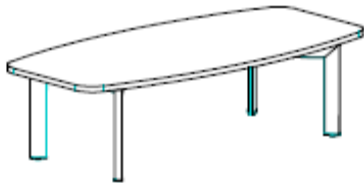

Right and left hand options

2650mm x 2120mm

White or Dark walnut @ **£1024.00**

As above with frosted glass meeting end @ **£376.00**

As above with ruby or mocha glass meeting end @ **£1452.00**

As above with white glass meeting end @ **£1975.00**

1200mm diameter meeting table

White or dark walnut @ **£283.00**

Frosted glass @ **£621.00**

Ruby or mocha glass @ **£785.00**

White glass @ **£883.00**

2500mm x 1200mm meeting table

White or Dark walnut @ **£902.00**

Frosted glass @ **£1463.00**

Ruby or Mocha glass @ **£1817.00**

White glass @ **£2013.00**

4000mm x 1200mm meeting table

White or Dark walnut @ **£1286.00**

Frosted glass @ **£2415.00**

Ruby or Mocha glass @ **£2997.00**

White glass @ **£3303.00**

5540mm x 1200mm

White or Dark walnut @ **£1835.00**

Frosted glass @ **£3338.00**

Ruby or Mocha glass @ **£4134.00**

White glass @ **£4555.00**

Desk and table modesty panels

Available in Graphite, White or Dark walnut

1210mm x 350mm @ **£75.00**

1400mm x 350mm @ **£78.00**

1590mm x 350mm @ **£82.00**

480mm wide x 600mm deep x 540mm high

3 drawer mobile pedestal in White or Dark walnut @ **£427.00**

All prices exclude VAT and include delivery to mainland UK during normal working hours