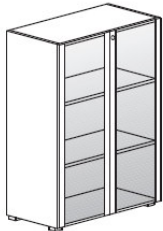

Cupboards

845mm high x 920mm wide x 475mm deep

White @ **£496.00**

Wenge @ **£577.00**

Black with frosted glass doors @ **£635.00**

Black or Curry glass doors @ **£655.00**

1645mm high x 920m wide x 475mm deep