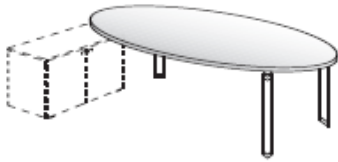

Curved trapezoidal desk and return

Left or Right hand option

2430mm x 2240mm

Frosted glass @ **£2645.00**

Black or Curry glass @ **£2860.00**

Elliptical desk or table

2400mm x 1180mm

Frosted glass @ **£2049.00**

Black or Curry glass @ **£2236.00**

Elliptical desk for supporting pedestal

2400mm x 1180mm

Frosted glass @ **£1972.00**

Black or Curry glass @ **£2156.00**

Square desk or table

1500mm x 1500mm

Frosted glass @ **£1599.00**