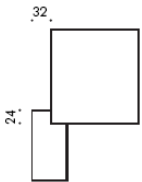

Black or Curry glass @ **£1728.00**

Square desk for supporting pedestal

1500mm x 1500mm

Frosted glass @ **£1530.00**

Black or Curry glass @ **£1656.00**

Semicircular extension

1000mm x 800mm

Frosted glass @ **£954.00**