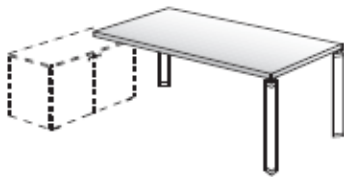

Rectangular desk with supporting pedestal

1800mm x 1000mm

Frosted glass @ **£1329.00**

Black or Curry glass @ **£1421.00**

2100mm x 1000mm

Frosted glass @ **£1410.00**

Black or Curry glass @ **£1517.00**

Curved trapezoidal desk

2100mm x 1111mm

Frosted glass @ **£1752.00**

Black or curry glass @ **£1889.00**

Curved trapezoidal desk with supporting pedestal

2100mm x 1111mm

Frosted glass @ **£1679.00**

Black or Curry glass @ **£1814.00**