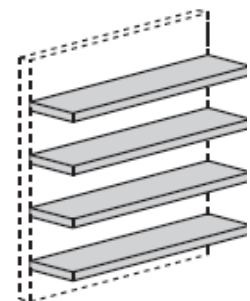

1500mm x 1500mm

Frosted glass @ **£1303.00**

Black or Curry glass @ **£1427.00**

Curved Trapezoidal

2100mm x 1100mm

Frosted glass @ **£1442.00**

Black or Curry glass @ **£1577.00**

The boiserie system includes two different widths: a 105cm single module (with shelves only) or a 210cm double module (with the possibility of fixing shelves only as well as wall units). In the single module version, two 160cm high storage units must be used complete with tops and optional finishing side panels. In both cases the boiserie panel must be fixed to the wall at the back.

1645mm high x 1050mm wide in
wenge or white @ **£799.00**

1645mm high x 2100mm wide in
wenge or white @ **£1618.00**

Base units with drop-leaf opening doors

1780mm x 420mm

In Wenge @ **£2139.00** In white @ **£1836.00**

Set of 4 shelves

1050mm wide x 270mm deep

Wenge @ **£1278.00**

White @ **£1138.00**

Frosted glass @ **£882.00**

Black or Curry glass @ **£939.00**

Set of 2 shelves

1780mm wide x 270mm deep