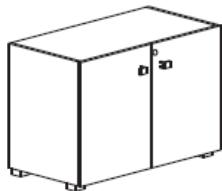

Cupboards

845mm high x 920mm wide x 475mm deep

White @ **£496.00**

Wenge @ **£577.00**

Black with frosted glass doors @ **£635.00**

Black or Curry glass doors @ **£655.00**

1645mm high x 920m wide x 475mm deep