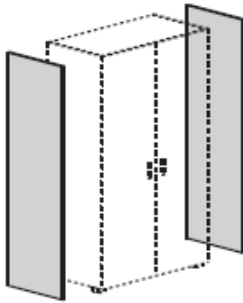

Finishing sides

820mm high

White @ **£282.00** Wenge @ **£289.00**

1620mm high

White @ **£433.00** Wenge @ **£436.00**

2000mm high

White @ **£499.00** Wenge @ **£505.00**

All prices exclude VAT and include delivery to mainland UK during normal working hours