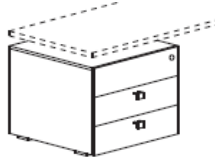

Desk supporting pedestal
640mm high x 600mm wide x 600mm deep

@ **£1235.00**