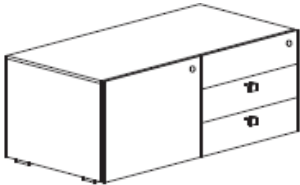

Desk credenza unit with drawers
640mm high x 1200m wide x 600mm deep

White @ **£1836.00** Wenge @ **£2117.00**