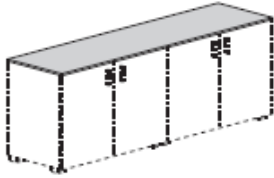

Finishing tops

920mm wide 2 door

White @ **£168.00** Wenge @ **£169.00**

1840mm wide 4 door

White @ **£275.00** Wenge @ **£279.00**

2760mm wide 6 door

White @ **£374.00** Wenge @ **£379.00**

Finishing sides

820mm high

White @ **£282.00** Wenge @ **£289.00**

1620mm high

White @ **£433.00** Wenge @ **£436.00**

2000mm high

White @ **£499.00** Wenge @ **£505.00**