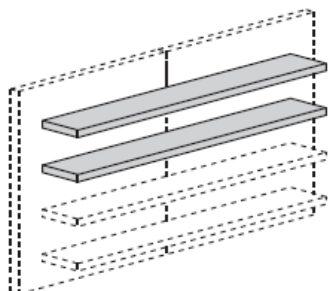

1500mm x 1500mm

Frosted glass @ **£1303.00**

Black or Curry glass @ **£1427.00**

Curved Trapezoidal

2100mm x 1100mm

Frosted glass @ **£1442.00**

Black or Curry glass @ **£1577.00**

The boiserie system includes two different widths: a 105cm single module (with shelves only) or a 210cm double module (with the possibility of fixing shelves only as well as wall units). In the single module version, two 160cm high storage units must be used complete with tops and optional finishing side panels. In both cases the boiserie panel must be fixed to the wall at the back.

Set of 4 shelves

1050mm wide x 270mm deep

Wenge @ **£1278.00**

White @ **£1138.00**

Frosted glass @ **£882.00**

Black or Curry glass @ **£939.00**

Set of 2 shelves

1780mm wide x 270mm deep