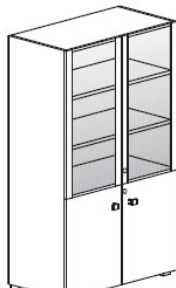

2030mm high x 920m wide x 475mm deep

Complete white doors @ **£1129.00**

Complete wenge doors @ **£1176.00**

Complete frosted glass doors @ **£1153.00**

Complete Black or Curry glass doors @ **£1160.00**

Lower white upper frosted glass doors @ **£1228.00**

Lower wenge upper frosted glass doors @ **£1309.00**

Lower white upper black or curry glass @ **£1229.00**

Lower wenge upper black or curry glass @ **£1280.00**