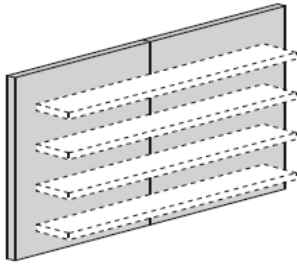

1645mm high x 2100mm wide in
wenge or white @ **£1618.00**