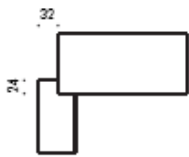

Rectangular desk with supporting pedestal

1800mm x 1000mm

Frosted glass @ **£1329.00**

Black or Curry glass @ **£1421.00**

2100mm x 1000mm

Frosted glass @ **£1410.00**

Black or Curry glass @ **£1517.00**

Curved trapezoidal desk