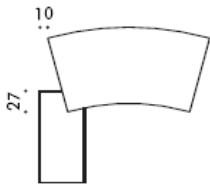

2100mm x 1111mm

Frosted glass @ **£1752.00**

Black or curry glass @ **£1889.00**

Curved trapezoidal desk with supporting pedestal

2100mm x 1111mm

Frosted glass @ **£1679.00**

Black or Curry glass @ **£1814.00**