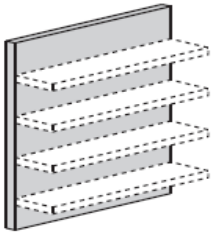

1500mm x 1500mm

Frosted glass @ **£1303.00**

Black or Curry glass @ **£1427.00**

Curved Trapezoidal

2100mm x 1100mm

Frosted glass @ **£1442.00**

Black or Curry glass @ **£1577.00**

The boiserie system includes two different widths: a 105cm single module (with shelves only) or a 210cm double module (with the possibility of fixing shelves only as well as wall units). In the single module version, two 160cm high storage units must be used complete with tops and optional finishing side panels. In both cases the boiserie panel must be fixed to the wall at the back.