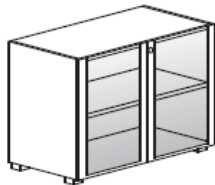

Cupboards

845mm high x 920mm wide x 475mm deep

White @ **£496.00**

Wenge @ **£577.00**

Black with frosted glass doors @ **£635.00**

Black or Curry glass doors @ **£655.00**

1645mm high x 920m wide x 475mm deep