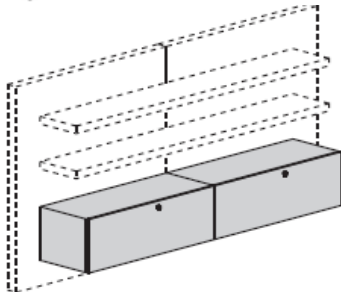

Base units with drop-leaf opening doors

1780mm x 420mm

In Wenge @ **£2139.00** In white @ **£1836.00**