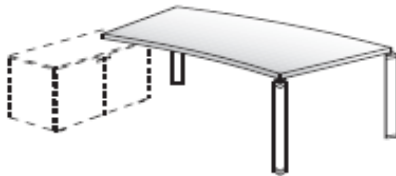

2100mm x 1111mm

Frosted glass @ **£1752.00**

Black or curry glass @ **£1889.00**

Curved trapezoidal desk with supporting pedestal

2100mm x 1111mm

Frosted glass @ **£1679.00**

Black or Curry glass @ **£1814.00**