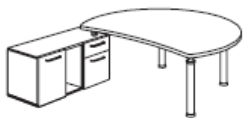

Left or Right hand version 2150mm x 1880mm @ **£803.00**
As above with Satinised glass top @ **£1513.00**

Left or Right hand version 2150mm x 1880mm @ **£803.00**
As above with Satinised glass top @ **£1517.00**

Tonda workstations

1850mm x 1280mm @ **£497.00**

Left or Right hand version 2130mm x 1880mm @ **£684.00**

Left or Right hand version 2130mm x 1880mm @ **£721.00**

Left or Right hand version 2130mm x 1880mm @ **£712.00**

Left or Right hand version 2130mm x 1880mm @ **£750.00**

Left or Right hand version 2130mm x 1880mm @ **£758.00**

Left or Right hand version 2130mm x 2160mm @ **£783.00**

Left or Right hand version 2130mm x 2160mm @ **£783.00**