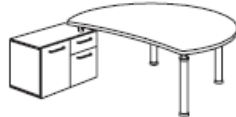

Left or Right hand version 2150mm x 1880mm @ **£803.00**
As above with Satinised glass top @ **£1513.00**

Left or Right hand version 2150mm x 1880mm @ **£803.00**
As above with Satinised glass top @ **£1517.00**

Tonda workstations

1850mm x 1280mm @ **£497.00**

Left or Right hand version 2130mm x 1880mm @ **£684.00**

Left or Right hand version 2130mm x 1880mm @ **£721.00**

Left or Right hand version 2130mm x 1880mm @ **£712.00**

Left or Right hand version 2130mm x 1880mm @ **£750.00**

Left or Right hand version 2130mm x 1880mm @ **£758.00**

Left or Right hand version 2130mm x 2160mm @ **£783.00**

Left or Right hand version 2130mm x 2160mm @ **£783.00**