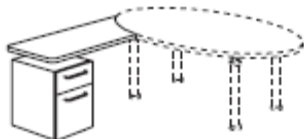

Left or Right hand return and pedestal as above @ **£354.00**