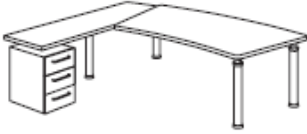

Left or Right hand version 1750mm x 900mm @ **£769.00**
Left or Right hand version 2000mm x 900mm @ **£808.00**

Left or Right hand version 1750mm x 900mm @ **£788.00**
Left or Right hand version 2000mm x 900mm @ **£845.00**

2030mm x 1000mm bow fronted desk @ **£568.00**

Left or Right hand version 2300mm x 2100mm @ **£904.00**

Left or Right hand version 2300mm x 2100mm @ **£924.00**

Trapezoidal desk with bow front

2030mm x 1000mm @ **£525.00**
As above in clear glass @ **£1002.00**
As above in Satinised glass @ **£1157.00**
As above in Black or White glass @ **£1088.00**

Left or Right hand version 2300mm x 2100mm @ **£955.00**

Left or Right hand version 2300mm x 2100mm @ **£971.00**

Left or Right hand version 2150mm x 1610mm @ **£627.00**
As above with Sanitised glass work top @ **£1456.00**