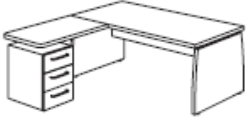

Panel side workstations

1750mm x 900mm @ **£429.00**
2000mm x 900mm @ **£4471.00**

Left or Right hand version 1750mm x 1900 @ **£732.00**
Left or Right hand version 2000mm x 1900mm @ **£756.00**

Left or right hand version 1750mm x 1900mm @ **£749.00**
Left or Right hand version 2000mm x 1900mm @ **£769.00**