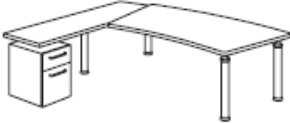

Left or Right hand version 1750mm x 900mm @ **£769.00**
Left or Right hand version 2000mm x 900mm @ **£808.00**

Left or Right hand version 1750mm x 900mm @ **£788.00**
Left or Right hand version 2000mm x 900mm @ **£845.00**

2030mm x 1000mm bow fronted desk @ **£568.00**

Left or Right hand version 2300mm x 2100mm @ **£904.00**

Left or Right hand version 2300mm x 2100mm @ **£924.00**

Trapezoidal desk with bow front

2030mm x 1000mm @ **£525.00**
As above in clear glass @ **£1002.00**
As above in Satinised glass @ **£1157.00**
As above in Black or White glass @ **£1088.00**

Left or Right hand version 2300mm x 2100mm @ **£955.00**

Left or Right hand version 2300mm x 2100mm @ **£971.00**

Left or Right hand version 2150mm x 1610mm @ **£627.00**
As above with Sanitised glass work top @ **£1456.00**