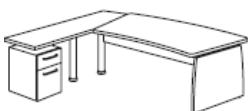

Left or Right hand version 1750mm x 900mm @ **£769.00**
Left or Right hand version 2000mm x 900mm @ **£808.00**

Left or Right hand version 1750mm x 900mm @ **£788.00**
Left or Right hand version 2000mm x 900mm @ **£845.00**

2030mm x 1000mm bow fronted desk @ **£568.00**

Left or Right hand version 2300mm x 2100mm @ **£904.00**

Left or Right hand version 2300mm x 2100mm @ **£924.00**

Trapezoidal desk with bow front

2030mm x 1000mm @ **£525.00**
As above in clear glass @ **£1002.00**
As above in Satinised glass @ **£1157.00**
As above in Black or White glass @ **£1088.00**