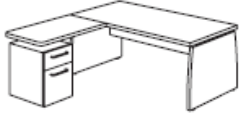

Panel side workstations

1750mm x 900mm @ **£429.00**
2000mm x 900mm @ **£4471.00**

Left or Right hand version 1750mm x 1900 @ **£732.00**
Left or Right hand version 2000mm x 1900mm @ **£756.00**

Left or right hand version 1750mm x 1900mm @ **£749.00**
Left or Right hand version 2000mm x 1900mm @ **£769.00**

Left or Right hand version 2350mm x 2060mm @ **£837.00**
Left or Right hand version 2600mm x 2060mm @ **£923.00**

Left or Right hand version 2350mm x 2060mm @ **£871.00**
Left or Right hand version 2600mm x 2060mm @ **£938.00**