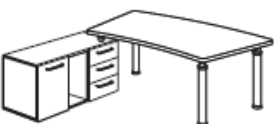

Left or Right hand version 2150mm x 1880mm @ **£803.00**
As above with Satinised glass top @ **£1517.00**