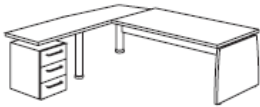

Panel side workstations

1750mm x 900mm @ **£429.00**
2000mm x 900mm @ **£4471.00**

Left or Right hand version 1750mm x 1900 @ **£732.00**
Left or Right hand version 2000mm x 1900mm @ **£756.00**

Left or right hand version 1750mm x 1900mm @ **£749.00**
Left or Right hand version 2000mm x 1900mm @ **£769.00**

Left or Right hand version 2350mm x 2060mm @ **£837.00**
Left or Right hand version 2600mm x 2060mm @ **£923.00**

Left or Right hand version 2350mm x 2060mm @ **£871.00**
Left or Right hand version 2600mm x 2060mm @ **£938.00**