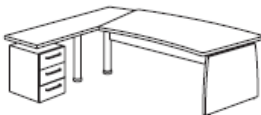

Left or Right hand version 2300mm x 2100mm @ **£904.00**