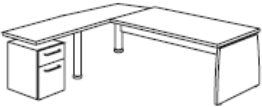

Panel side workstations

1750mm x 900mm @ **£429.00**
2000mm x 900mm @ **£4471.00**

Left or Right hand version 1750mm x 1900 @ **£732.00**
Left or Right hand version 2000mm x 1900mm @ **£756.00**

Left or right hand version 1750mm x 1900mm @ **£749.00**
Left or Right hand version 2000mm x 1900mm @ **£769.00**

Left or Right hand version 2350mm x 2060mm @ **£837.00**
Left or Right hand version 2600mm x 2060mm @ **£923.00**

Left or Right hand version 2350mm x 2060mm @ **£871.00**
Left or Right hand version 2600mm x 2060mm @ **£938.00**