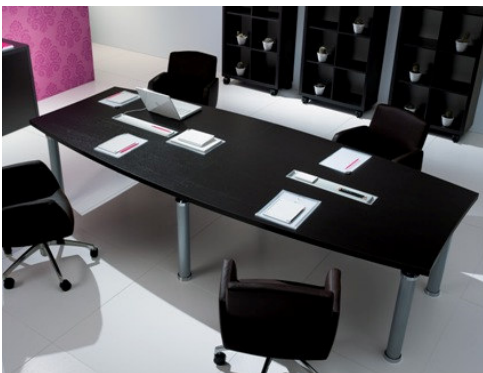

OFFICE REALITY LTD

Studio Executive furniture

Contact us on 01823 663880 or email us at info@officereality.co.uk

Affordable expertise @ www.officereality.co.uk