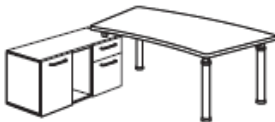

Left or Right hand version 2150mm x 1610mm @ **£667.00**
As above with sanitised glass top @ **£1468.00**

Left or Right hand version 2150mm x 1610mm @ **£703.00**
As above with Satinised glass top @ **£1442.00**

Left or Right hand version 2150mm x 1610mm @ **£739.00**
As above with Satinised glass top @ **£1504.00**

Left or Right hand version 2150mm x 1610mm @ **£803.00**
As above with Satinised glass top @ **£1523.00**