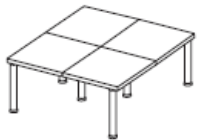

2400mm x 2400mm table @ **£1259.00**