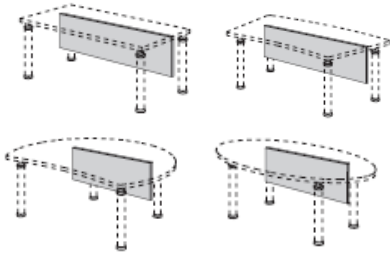

1500mm x 300mm Metal modesty panels in Aluminium finish for all desks @ **£123.00**

600mm x 600mm x 420mm high coffee table @ **£100.00**
100mm x 600mm x 420mm high coffee table @ **£134.00**

Chrome legs available at an extra **£36.00** per leg

Pedestal supports in chrome for an extra **£20.00**

Leather desk pad for rectangular and trapezoidal desks @ **£87.00**

3000mm x 1200mm boat table @ **£757.00**

1200mm x 1200mm table @ **£454.00**

2400mm x 2400mm table @ **£1259.00**