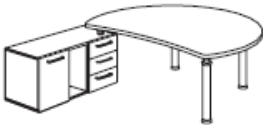

Left or Right hand version 2150mm x 1880mm @ **£803.00**
As above with Satinised glass top @ **£1513.00**

Left or Right hand version 2150mm x 1880mm @ **£803.00**
As above with Satinised glass top @ **£1517.00**

Tonda workstations

1850mm x 1280mm @ **£497.00**

Left or Right hand version 2130mm x 1880mm @ **£684.00**

Left or Right hand version 2130mm x 1880mm @ **£721.00**

Left or Right hand version 2130mm x 1880mm @ **£712.00**

Left or Right hand version 2130mm x 1880mm @ **£750.00**

Left or Right hand version 2130mm x 1880mm @ **£758.00**

Left or Right hand version 2130mm x 2160mm @ **£783.00**

Left or Right hand version 2130mm x 2160mm @ **£783.00**