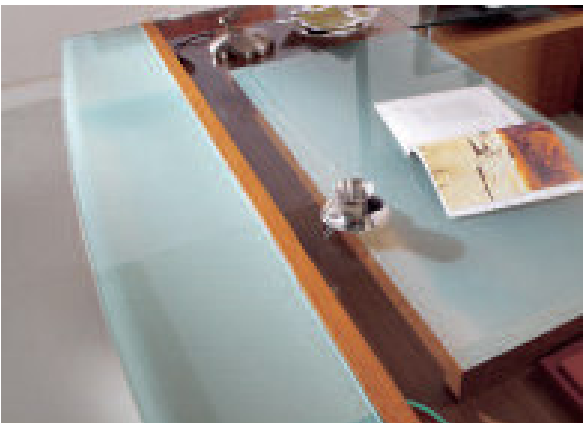

OFFICE REALITY LTD

Washington Executive Furniture

Contact us on 01823 663880 or email us at info@officereality.co.uk

Affordable expertise @ www.officereality.co.uk

Available in Walnut or Sycamore finish desk top also has 12mm toughened glass with screen printed frosted effect. The same glass is used on the desk return. 3-4 week lead time. 5 year warranty

1850mm x 880mm x 760mm desk @ **£362.00**

1100mm x 450mm x 760m high return @ **£173.00**

Mobile under desk pedestal with lockable top drawer and filing drawer 420mm wide x 630mm deep x 590mm high @ **£192.00**

Mobile under desk pedestal with three shallow drawers 420mm wide x 630mm deep x 590mm high @ **£192.00**

Bookcase display unit with glass internal shelves 1600m wide x 390mm deep x 1620mm high @ **£299.00**