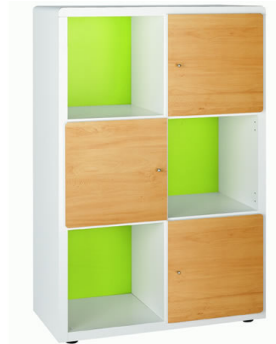

All prices exclude VAT and include delivery to mainland UK during normal working hours