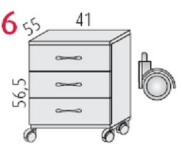

J137

800mm deep 4 drawer @ **£218.00**

J114

2 drawer under desk pedestal @ **£141.00**

J116

3 drawer under desk pedestal @ **£136.00**

J140

2 drawer under desk lockable pedestal @ **£165.00**