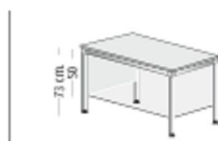

Modesty panel kit

Front panel and 2 x side panel in silver MFC

TO BE ATTACHED TO
DESK METAL FRAME