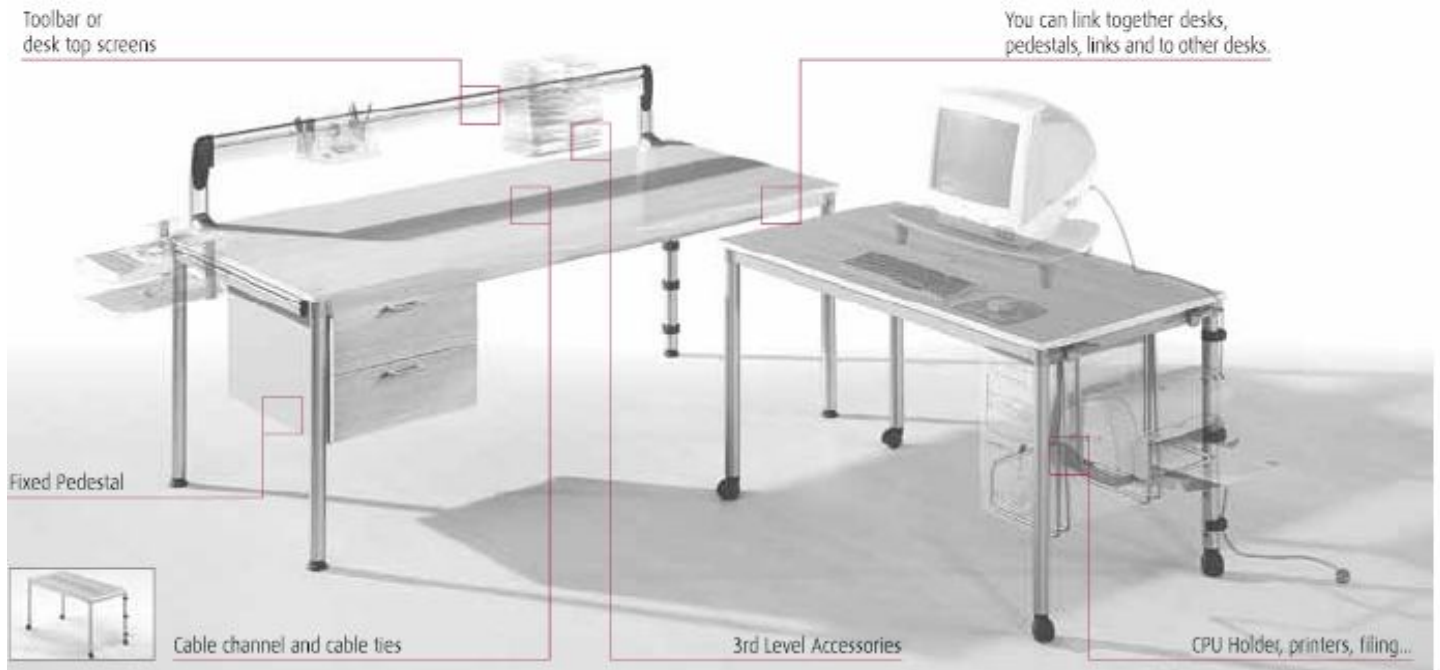

OFFICE REALITY LTD

Dynamic Workstations

Contact us on 01823 663880 or email us at info@officereality.co.uk

Affordable expertise @ www.officereality.co.uk

TECHNICAL FEATURES OF THE FRAME

Frame:

1,5 mm. thick laminated steel, 40 mm. Ø diameter legs, 40x20 mm. frame epoxy finish. Moulded aluminum linking devices with epoxy finished

Supports:

With Levelers
Total Height:
73 cm.

Silver ABS moulded levelers. For using in irregular floors.

With Height Adjustment
Total Height:
69 - 76 cm.

Silver ABS moulded adjustable system. It allows height from 69cm to 78cm.

With Castors
Total Height:
73 cm.

50mm castors. Each desks has two legs with brake in castors.

Dynamic Complements:

Optional cables ties

Linking and stacking clips

Stacking protectors

CPU Holder

SURFACE FINISH OPTIONS