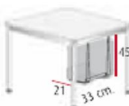

Double pedestal support top @ **£66.00**

3 drawer pedestal without top @ **£196.00**

4 drawer pedestal without top @ **£191.00**

2 drawer fixed pedestal @ **£114.00**

Under desk frame for suspension files @ **£21.00**

CPU holder @ **£25.00**

Sliding shelf for printers and other peripherals @ **£34.00**

1000mm meeting table @ **£120.00**
 As above with height adjustable feet @ **£123.00**
 As above with castors @ **£126.00**