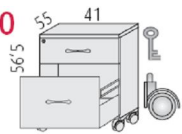

J137

800mm deep 4 drawer @ **£218.00**

J114

2 drawer under desk pedestal @ **£141.00**

J116

3 drawer under desk pedestal @ **£136.00**

J140

2 drawer under desk lockable pedestal @ **£165.00**