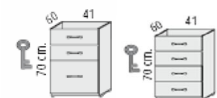

3 drawer pedestal without top @ **£196.00**

4 drawer pedestal without top @ **£191.00**

2 drawer fixed pedestal @ **£114.00**