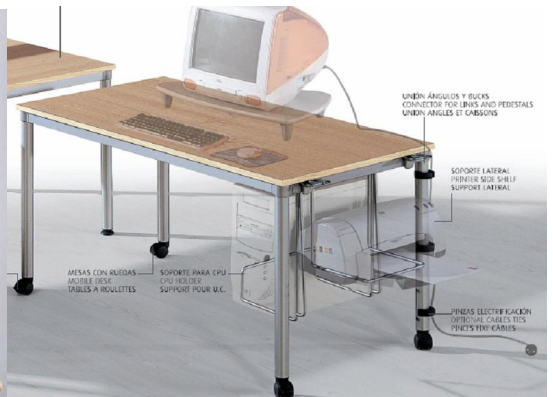

OFFICE REALITY LTD

Dynamic Workstations

Contact us on 01823 663880 or email us at info@officereality.co.uk

Affordable expertise @ www.officereality.co.uk

TECHNICAL FEATURES OF THE FRAME

Frame:

1,5 mm. thick laminated steel, 40 mm. Ø diameter legs, 40x20 mm. frame epoxy finish. Moulded aluminum linking devices with epoxy finished

Supports:

With Levelers
Total Height:
73 cm.

Silver ABS moulded levelers. For using in irregular floors.

With Height Adjustment
Total Height:
69 - 76 cm.

Silver ABS moulded adjustable system. It allows height from 69cm to 78cm.

With Castors
Total Height:
73 cm.

50mm castors. Each desks has two legs with brake in castors.

Dynamic Complements:

Optional cables ties

Linking and stacking clips

Stacking protectors

CPU Holder

SURFACE FINISH OPTIONS