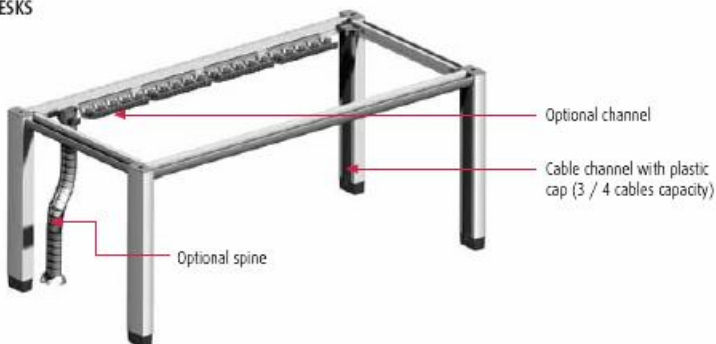

Leg Options:

With Levellers
Total Height:
73 cm.

Polystyrene moulded levellers. For using in irregular floors

With Castors
Total Height:
73 cm.

50mm castors

Electrification:

SINGLE DESKS

The channel hangs on the aluminium frame

L16

- 2000mm x 1000mm desk @ £348.00

- 800mm x 800mm link top @ £104.00

- 1200mm x 330mm meeting end for corner desks @ £98.00

- 1650mm x 400mm meeting end @ £105.00

- 960mm x 500mm reversible return @ £73.00