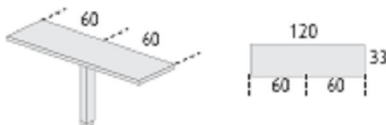

Leg Options:

With Levellers
Total Height:
73 cm.

Polystyrene moulded levellers. For using in irregular floors

With Castors
Total Height:
73 cm.

50mm castors

Electrification:

SINGLE DESKS

The channel hangs on the aluminium frame

Rectangular desks

- 1000mm x 800mm @ £249.00
- 1200mm x 800mm @ £256.00
- 1400mm x 800mm @ £290.00
- 1600mm x 800mm @ £296.00
- 1800mm x 800mm @ £309.00

Corner desks

- 1600mm x 1200mm right or left hand @ £344.00

L16

- 2000mm x 1000mm desk @ £348.00

- 800mm x 800mm link top @ £104.00

- 1200mm x 330mm meeting end for corner desks @ £98.00

- 1650mm x 400mm meeting end @ £105.00

- 960mm x 500mm reversible return @ £73.00

L41

1000mm x 1000mm table with levellers @ £146.00
As above with castors @ £158.00

L43 LEVELLERS

1200mm x 1200mm with levellers @ £199.00

L45 LEVELLERS

1800mm x 1010 with levellers @ £232.00

L46 LEVELLERS

2200mm x 1100mm @ £388.00