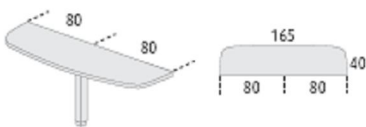

Leg Options:

With Levellers
Total Height:
73 cm.

Polystyrene moulded levellers. For using in irregular floors

With Castors
Total Height:
73 cm.

50mm castors

Electrification:

SINGLE DESKS

The channel hangs on the aluminium frame

Rectangular desks

- 1000mm x 800mm @ £249.00
- 1200mm x 800mm @ £256.00
- 1400mm x 800mm @ £290.00
- 1600mm x 800mm @ £296.00
- 1800mm x 800mm @ £309.00

Corner desks

- 1600mm x 1200mm right or left hand @ £344.00

L16

- 2000mm x 1000mm desk @ £348.00

- 800mm x 800mm link top @ £104.00

- 1200mm x 330mm meeting end for corner desks @ £98.00

- 1650mm x 400mm meeting end @ £105.00

- 960mm x 500mm reversible return @ £73.00

L41

1000mm x 1000mm table with levellers @ £146.00
As above with castors @ £158.00

L43 LEVELLERS

1200mm x 1200mm with levellers @ £199.00

L45 LEVELLERS

1800mm x 1010 with levellers @ £232.00

L46 LEVELLERS

2200mm x 1100mm @ £388.00