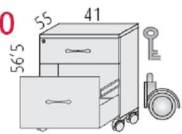

3 drawer under desk pedestal @ **£136.00**

J140