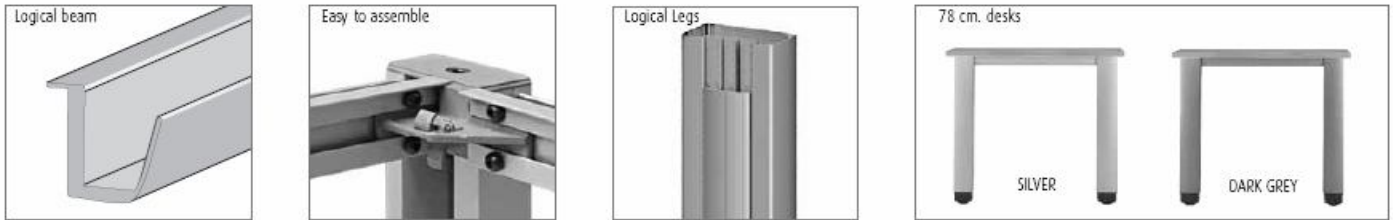

TECHNICAL FEATURES OF THE FRAME

Frame:

Extruded aluminum profiles in legs, beam and crossbeam in silver and dark grey epoxy finished. Moulded aluminum linking and assembly devices.

Leg Options:

With Levellers
Total Height:
73 cm.

Polystyrene moulded levellers. For using in irregular floors

With Castors
Total Height:
73 cm.

50mm castors