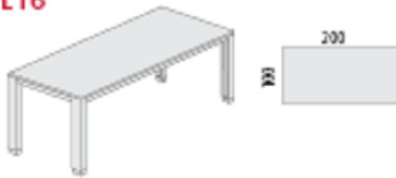

Leg Options:

With Levellers
Total Height:
73 cm.

Polystyrene moulded levellers. For using in irregular floors

With Castors
Total Height:
73 cm.

50mm castors

Electrification:

SINGLE DESKS

The channel hangs on the aluminium frame

Rectangular desks

- 1000mm x 800mm @ £249.00
- 1200mm x 800mm @ £256.00
- 1400mm x 800mm @ £290.00
- 1600mm x 800mm @ £296.00
- 1800mm x 800mm @ £309.00

Corner desks

- 1600mm x 1200mm right or left hand @ £344.00

L16

- 2000mm x 1000mm desk @ £348.00

- 800mm x 800mm link top @ £104.00

- 1200mm x 330mm meeting end for corner desks @ £98.00

- 1650mm x 400mm meeting end @ £105.00

- 960mm x 500mm reversible return @ £73.00