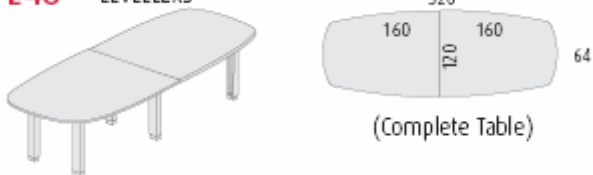

L48 LEVELLERS

3200mm x 1200mm @ £599.00