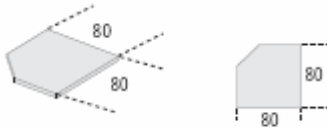

Rectangular desks

- 1000mm x 800mm @ £249.00
- 1200mm x 800mm @ £256.00
- 1400mm x 800mm @ £290.00
- 1600mm x 800mm @ £296.00
- 1800mm x 800mm @ £309.00

Corner desks

- 1600mm x 1200mm right or left hand @ £344.00

L16

- 2000mm x 1000mm desk @ £348.00

- 800mm x 800mm link top @ £104.00

- 1200mm x 330mm meeting end for corner desks @ £98.00

- 1650mm x 400mm meeting end @ £105.00

- 960mm x 500mm reversible return @ £73.00