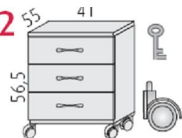

2 drawer under desk lockable pedestal @ **£165.00**

J132