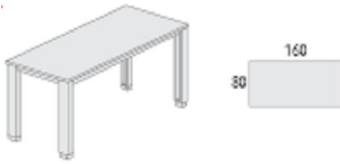

Leg Options:

With Levellers
Total Height:
73 cm.

Polystyrene moulded levellers. For using in irregular floors

With Castors
Total Height:
73 cm.

50mm castors

Electrification:

SINGLE DESKS

The channel hangs on the aluminium frame

Rectangular desks

- 1000mm x 800mm @ £249.00
- 1200mm x 800mm @ £256.00
- 1400mm x 800mm @ £290.00
- 1600mm x 800mm @ £296.00
- 1800mm x 800mm @ £309.00

Corner desks

- 1600mm x 1200mm right or left hand @ £344.00

L16

- 2000mm x 1000mm desk @ £348.00

- 800mm x 800mm link top @ £104.00

- 1200mm x 330mm meeting end for corner desks @ £98.00

- 1650mm x 400mm meeting end @ £105.00

- 960mm x 500mm reversible return @ £73.00