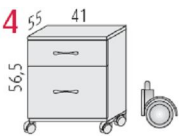

600mm deep 4 drawer @ **£197.00**

J135

800mm deep 3 drawer @ **£221.00**

J137

800mm deep 4 drawer @ **£218.00**

J114

2 drawer under desk pedestal @ **£141.00**

J116