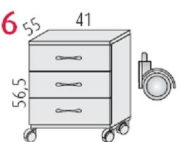

600mm deep 4 drawer @ **£197.00**

J135

800mm deep 3 drawer @ **£221.00**

J137

800mm deep 4 drawer @ **£218.00**

J114

2 drawer under desk pedestal @ **£141.00**

J116