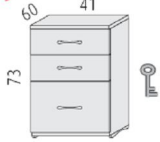

L48 LEVELLERS

3200mm x 1200mm @ £599.00

L490 LEVELLERS

1200mm x 1200mm extension @ £234.00

Pedestal drawer units

J134

600mm deep 3 drawer @ **£201.00**

J136