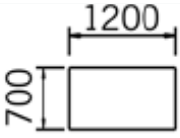

WALNUT (N)

1000mm x 700mm table @ **£163.00**

1200mm x 700mm table @ **£171.00**

1400mm x 700mm table @ **£178.00**

1600mm x 700mm table @ **£189.00**

1770mm x 800m trapezoidal table for use with circular tables @ **£204.00**