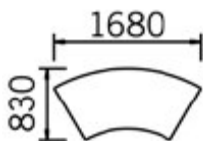

WALNUT (N)

1000mm x 700mm table @ **£163.00**

1200mm x 700mm table @ **£171.00**

1400mm x 700mm table @ **£178.00**

1600mm x 700mm table @ **£189.00**

1770mm x 800m trapezoidal table for use with circular tables @ **£204.00**

1600mm trapezoidal table @ **£189.00**

1560mm radius segment table @ **£197.00**

12410mm radius link @ **£163.00**

1800mm half moon @ **£197.00**

800mm diameter table @ **£156.00**

1680mm radius segment @ **£161.00**

All tables supplied with link tie sets

Heavy duty table top trolley
1925mm wide x 1030mm deep x 1000mm high @ **£238.00**

Heavy duty leg storage trolley
720mm wide x 720mm deep x 1055mm high for storage of 48 legs @ **£219.00**