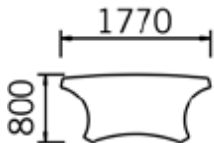

WALNUT (N)

1000mm x 700mm table @ **£163.00**

1200mm x 700mm table @ **£171.00**

1400mm x 700mm table @ **£178.00**

1600mm x 700mm table @ **£189.00**

1770mm x 800m trapezoidal table for use with circular tables @ **£204.00**

1600mm trapezoidal table @ **£189.00**

1560mm radius segment table @ **£197.00**

12410mm radius link @ **£163.00**

1800mm half moon @ **£197.00**

800mm diameter table @ **£156.00**

1680mm radius segment @ **£161.00**