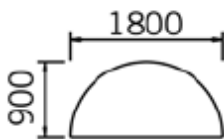

WALNUT (N)

1000mm x 700mm table @ **£163.00**

1200mm x 700mm table @ **£171.00**

1400mm x 700mm table @ **£178.00**

1600mm x 700mm table @ **£189.00**

1770mm x 800m trapezoidal table for use with circular tables @ **£204.00**

1600mm trapezoidal table @ **£189.00**

1560mm radius segment table @ **£197.00**

12410mm radius link @ **£163.00**

1800mm half moon @ **£197.00**

800mm diameter table @ **£156.00**

1680mm radius segment @ **£161.00**