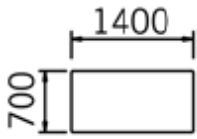

WALNUT (N)

1000mm x 700mm table @ **£163.00**

1200mm x 700mm table @ **£171.00**

1400mm x 700mm table @ **£178.00**

1600mm x 700mm table @ **£189.00**

1770mm x 800m trapezoidal table for use with circular tables @ **£204.00**