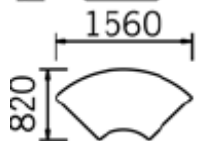

WALNUT (N)

1000mm x 700mm table @ **£163.00**

1200mm x 700mm table @ **£171.00**

1400mm x 700mm table @ **£178.00**

1600mm x 700mm table @ **£189.00**

1770mm x 800m trapezoidal table for use with circular tables @ **£204.00**

1600mm trapezoidal table @ **£189.00**

1560mm radius segment table @ **£197.00**

12410mm radius link @ **£163.00**

1800mm half moon @ **£197.00**

800mm diameter table @ **£156.00**

1680mm radius segment @ **£161.00**