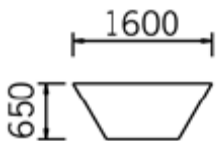

WALNUT (N)

1000mm x 700mm table @ **£163.00**

1200mm x 700mm table @ **£171.00**

1400mm x 700mm table @ **£178.00**

1600mm x 700mm table @ **£189.00**

1770mm x 800m trapezoidal table for use with circular tables @ **£204.00**

1600mm trapezoidal table @ **£189.00**

1560mm radius segment table @ **£197.00**

12410mm radius link @ **£163.00**

1800mm half moon @ **£197.00**

800mm diameter table @ **£156.00**

1680mm radius segment @ **£161.00**