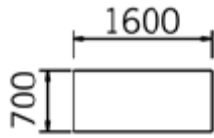

WALNUT (N)

1000mm x 700mm table @ **£163.00**

1200mm x 700mm table @ **£171.00**

1400mm x 700mm table @ **£178.00**

1600mm x 700mm table @ **£189.00**

1770mm x 800m trapezoidal table for use with circular tables @ **£204.00**

1600mm trapezoidal table @ **£189.00**

1560mm radius segment table @ **£197.00**

12410mm radius link @ **£163.00**

1800mm half moon @ **£197.00**

800mm diameter table @ **£156.00**

1680mm radius segment @ **£161.00**