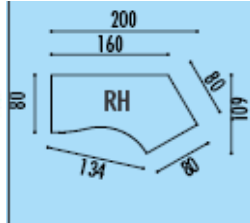

1600mm x 1620mm @ **£430.00**
1800mm x 1620mm @ **£439.00**

Wave desks

1600mm x 1000/800mm @ **£201.00**

1800mm x 1000/800mm @ **£210.00**

Pentagon desks

Left or right hand option

@ **£236.00**

Pentagon desk with desk height pedestal,

3 or 4 drawer @ **£484.00**

Symmetrical corner desks

1400mm x 1400mm @ **£263.00**

1600mm x 1600mm @ **£275.00**

Symmetrical corner desk with desk height pedestal

3 or 4 drawer

1400mm x 1820mm @ **£485.00**