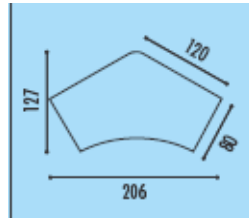

120 degree desk with column support

@ **£260.00**