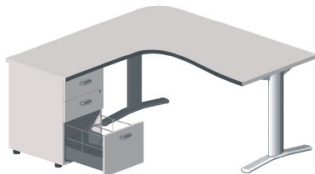

Freestanding return

800mm x 600mm @ **£120.00**
1000mm x 600mm @ **£136.00**

Left or Right hand corner desk

1600mm x 1200mm @ **£255.00**
1800mm x 1200mm @ **£265.00**

Left or Right hand corner desk with 3 or 4 drawer adjoining pedestal

1600mm x 1620mm @ **£430.00**
1800mm x 1620mm @ **£439.00**

Wave desks

1600mm x 1000/800mm @ **£201.00**

1800mm x 1000/800mm @ **£210.00**

Pentagon desks

Left or right hand option

@ **£236.00**

Pentagon desk with desk height pedestal,

3 or 4 drawer @ **£484.00**

Symmetrical corner desks

1400mm x 1400mm @ **£263.00**

1600mm x 1600mm @ **£275.00**

Symmetrical corner desk with desk height pedestal

3 or 4 drawer

1400mm x 1820mm @ **£485.00**