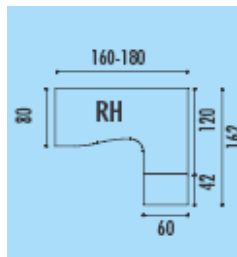

800mm x 800mm @ **£127.00**
1200mm x 800mm @ **£133.00**
1400mm x 800mm @ **£139.00**
1600mm x 800mm @ **£150.00**
1800mm x 800mm @ **£162.00**

Desk return with linking plate

600mm x 600mm @ **£82.00**
800mm x 600mm @ **£90.00**
1000mm x 600mm @ **£105.00**

Freestanding return

800mm x 600mm @ **£120.00**
1000mm x 600mm @ **£136.00**

Left or Right hand corner desk

1600mm x 1200mm @ **£255.00**
1800mm x 1200mm @ **£265.00**

Left or Right hand corner desk with 3 or 4 drawer adjoining pedestal

1600mm x 1620mm @ **£430.00**
1800mm x 1620mm @ **£439.00**

Wave desks

1600mm x 1000/800mm @ **£201.00**

1800mm x 1000/800mm @ **£210.00**

Pentagon desks

Left or right hand option

@ **£236.00**

Pentagon desk with desk height pedestal,