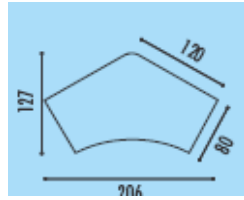

120 degree desk

@ **£225.00**