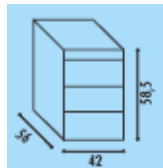

Right or left hand

@ **£367.00**

Mobile pedestals in Beech, Walnut, Cherry or Grey

3 drawer @ **£137.00**

2 drawer @ **£137.00**

3 drawer and stationery drawer @ **£160.00**

1 x filing drawer, 1 x stationery drawer 1 x shallow drawer @ **£160.00**