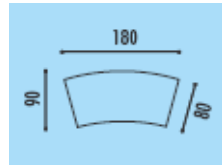

1600mm x 1620mm @ **£430.00**
1800mm x 1620mm @ **£439.00**

Wave desks

1600mm x 1000/800mm @ **£201.00**

1800mm x 1000/800mm @ **£210.00**

Pentagon desks

Left or right hand option

@ **£236.00**

Pentagon desk with desk height pedestal,

3 or 4 drawer @ **£484.00**

Symmetrical corner desks

1400mm x 1400mm @ **£263.00**

1600mm x 1600mm @ **£275.00**

Symmetrical corner desk with desk height pedestal

3 or 4 drawer

1400mm x 1820mm @ **£485.00**

1600mm x 2020mm @ **£506.00**

120 degree desk

@ **£225.00**

120 degree desk with column support

@ **£260.00**

Curved desk

@ **£205.00**

Desk with built in extension