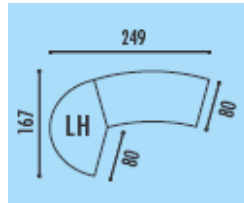

1600mm x 1620mm @ **£430.00**
1800mm x 1620mm @ **£439.00**

Wave desks

1600mm x 1000/800mm @ **£201.00**

1800mm x 1000/800mm @ **£210.00**

Pentagon desks

Left or right hand option

@ **£236.00**

Pentagon desk with desk height pedestal,

3 or 4 drawer @ **£484.00**

Symmetrical corner desks

1400mm x 1400mm @ **£263.00**

1600mm x 1600mm @ **£275.00**

Symmetrical corner desk with desk height pedestal

3 or 4 drawer

1400mm x 1820mm @ **£485.00**

1600mm x 2020mm @ **£506.00**

120 degree desk

@ **£225.00**

120 degree desk with column support

@ **£260.00**

Curved desk

@ **£205.00**

Desk with built in extension