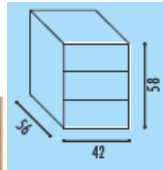

3 or 4 drawer @ **£484.00**

Symmetrical corner desks

1400mm x 1400mm @ **£263.00**

1600mm x 1600mm @ **£275.00**

Symmetrical corner desk with desk height pedestal

3 or 4 drawer

1400mm x 1820mm @ **£485.00**

Right or left hand

@ **£367.00**

Mobile pedestals in Beech, Walnut, Cherry or Grey

3 drawer @ **£137.00**

2 drawer @ **£137.00**

3 drawer and stationery drawer @ **£160.00**

1 x filing drawer, 1 x stationery drawer 1 x shallow drawer @ **£160.00**