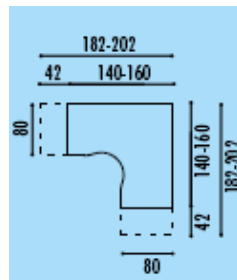

1600mm x 1620mm @ **£430.00**
1800mm x 1620mm @ **£439.00**

Wave desks

1600mm x 1000/800mm @ **£201.00**

1800mm x 1000/800mm @ **£210.00**

Pentagon desks

Left or right hand option

@ **£236.00**

Pentagon desk with desk height pedestal,

3 or 4 drawer @ **£484.00**

Symmetrical corner desks

1400mm x 1400mm @ **£263.00**

1600mm x 1600mm @ **£275.00**

Symmetrical corner desk with desk height pedestal

3 or 4 drawer

1400mm x 1820mm @ **£485.00**