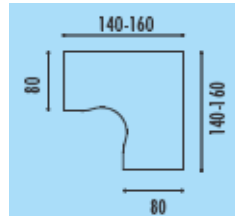

1600mm x 1620mm @ **£430.00**
1800mm x 1620mm @ **£439.00**

Wave desks

1600mm x 1000/800mm @ **£201.00**

1800mm x 1000/800mm @ **£210.00**

Pentagon desks

Left or right hand option

@ **£236.00**

Pentagon desk with desk height pedestal,

3 or 4 drawer @ **£484.00**

Symmetrical corner desks

1400mm x 1400mm @ **£263.00**

1600mm x 1600mm @ **£275.00**

Symmetrical corner desk with desk height pedestal

3 or 4 drawer

1400mm x 1820mm @ **£485.00**