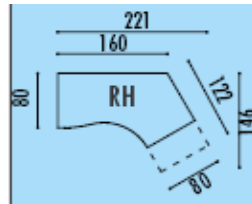

1600mm x 1620mm @ **£430.00**
1800mm x 1620mm @ **£439.00**

Wave desks

1600mm x 1000/800mm @ **£201.00**

1800mm x 1000/800mm @ **£210.00**

Pentagon desks

Left or right hand option

@ **£236.00**

Pentagon desk with desk height pedestal,

3 or 4 drawer @ **£484.00**

Symmetrical corner desks

1400mm x 1400mm @ **£263.00**

1600mm x 1600mm @ **£275.00**

Symmetrical corner desk with desk height pedestal

3 or 4 drawer

1400mm x 1820mm @ **£485.00**