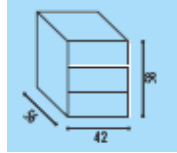

2 drawer @ **£137.00**