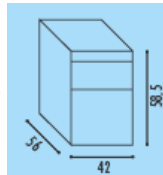

Right or left hand

@ **£367.00**

Mobile pedestals in Beech, Walnut, Cherry or Grey

3 drawer @ **£137.00**

2 drawer @ **£137.00**

3 drawer and stationery drawer @ **£160.00**

1 x filing drawer, 1 x stationery drawer 1 x shallow drawer @ **£160.00**