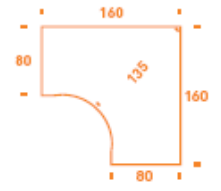

Desk with panel leg

800mm x 800mm @ £85.00
1200mm x 800mm @ £95.00
1400mm x 800mm @ £102.00
1600mm x 800mm @ £108.00
1800mm x 800mm @ £118.00

Post formed top

1600mm x 800mm @ £114.00
1800mm x 800mm @ £123.00

Corner desk with metal legs left hand or right hand

1600mm x 1100mm @ £203.00

1800mm x 1100mm @ £219.00

Corner desk with wooden cantilever leg left or right hand

1600mm x 1100mm @ £179.00

1800mm x 1100mm @ £195.00

Corner desk with panel legs

1600mm x 1100mm @ £158.00

1800mm x 1100mm @ £174.00

Symmetrical desks with metal legs

1600mm x 1600mm @ £253.00

Symmetrical desk with wood cantilever leg

1600mm x 1600mm @ £228.00

Symmetrical desk with panel leg

1600mm x 1600mm @ £207.00

Symmetrical desk with metal legs and supporting pedestal

1600mm x 1600mm @ £403.00

Symmetrical desk with wooden cantilever leg and supporting pedestal