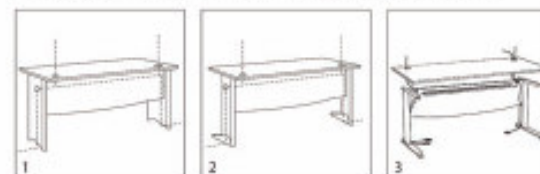

COLOURS

* For extensions and tops only

Legs

Panel end leg

The panel end leg consists of a 25 mm thick melamine panel and a 60 mm diameter coated medium profile back leg. Each panel end leg has two adjustable feet.

Aluminium finish

Anthracite finish

Wood cantilever leg

The Osmose wood cantilever leg consists of a 25 mm thick melamine panel and a 60 mm diameter medium-coated profile mounted on a lacquered solid wood base. Each open leg has 2 screw jacks.

Cable channelling solutions

The Osmose cable channelling solutions apply to 3 different levels:

- 1 - The tops have 80 mm dia. cable ports.
- 2 - There is a horizontal gutter as an option.
- 3 - Vertical circulation for cables is provided:
 - * For the metal leg, by means of a plastic duct inside the leg.
 - * For the panel and wood cantilever legs: 80 mm dia. cable ports, channels and cable vertical guides (as an option).