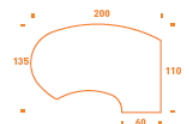

Compact radial desk with side panel legs

2000mm x 1100mm @ £213.00