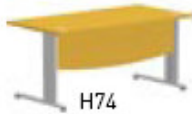

Cable channelling solutions

The Osmose cable channelling solutions apply to 3 different levels:

- 1 - The tops have 80 mm dia. cable ports.
- 2 - There is a horizontal gutter as an option.
- 3 - Vertical circulation for cables is provided:
 - * For the metal leg, by means of a plastic duct inside the leg.
 - * For the panel and wood cantilever legs: 80 mm dia. cable ports, channels and cable vertical guides (as an option).

Desk with metal leg

800mm x 800mm @ £124.00
1200mm x 800mm @ £135.00
1400mm x 800mm @ £140.00
1600mm x 800mm @ £148.00
1800mm x 800mm @ £157.00

Post formed top

1600mm x 800mm @ £153.00
1800mm x 800mm @ £162.00