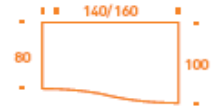

1600mm x 1600mm @ £379.00

Symmetrical desk with panel leg and supporting pedestal

1600mm x 1600mm @ £358.00

Symmetrical desk with panel leg and supporting pedestal

1600mm x 1600mm @ £358.00

120 degree desk with metal legs @ £209.00

120 degree desk with wooden cantilever leg @ £185.00

120 degree desk with side panel legs @ £165.00

Wave desks with metal legs Left or Right hand

1400mm x 1000/800mm @ £172.00
1600mm x 1000/800mm @ £191.00