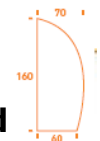

Bow fronted desk with side panel legs

1600mm x 800mm @ £148.00

Curved return 1600mm x 600mm @ £120.00