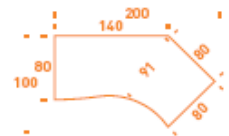

120 degree desk with wooden cantilever leg @ £185.00

120 degree desk with side panel legs @ £165.00

Wave desks with metal legs Left or Right hand

1400mm x 1000/800mm @ £172.00
1600mm x 1000/800mm @ £191.00

Wave desks with wooden cantilever legs Left or Right hand

1400mm x 1000/800mm @ £148.00
1600mm x 1000/800mm @ £167.00

Wave desks with panel legs Left or Right hand

1400mm x 1000/800mm @ £127.00
1600mm x 1000/800mm @ £145.00