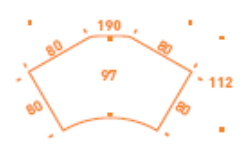

1600mm x 1600mm @ £379.00

Symmetrical desk with panel leg and supporting pedestal

1600mm x 1600mm @ £358.00

Symmetrical desk with panel leg and supporting pedestal

1600mm x 1600mm @ £358.00

120 degree desk with metal legs @ £209.00