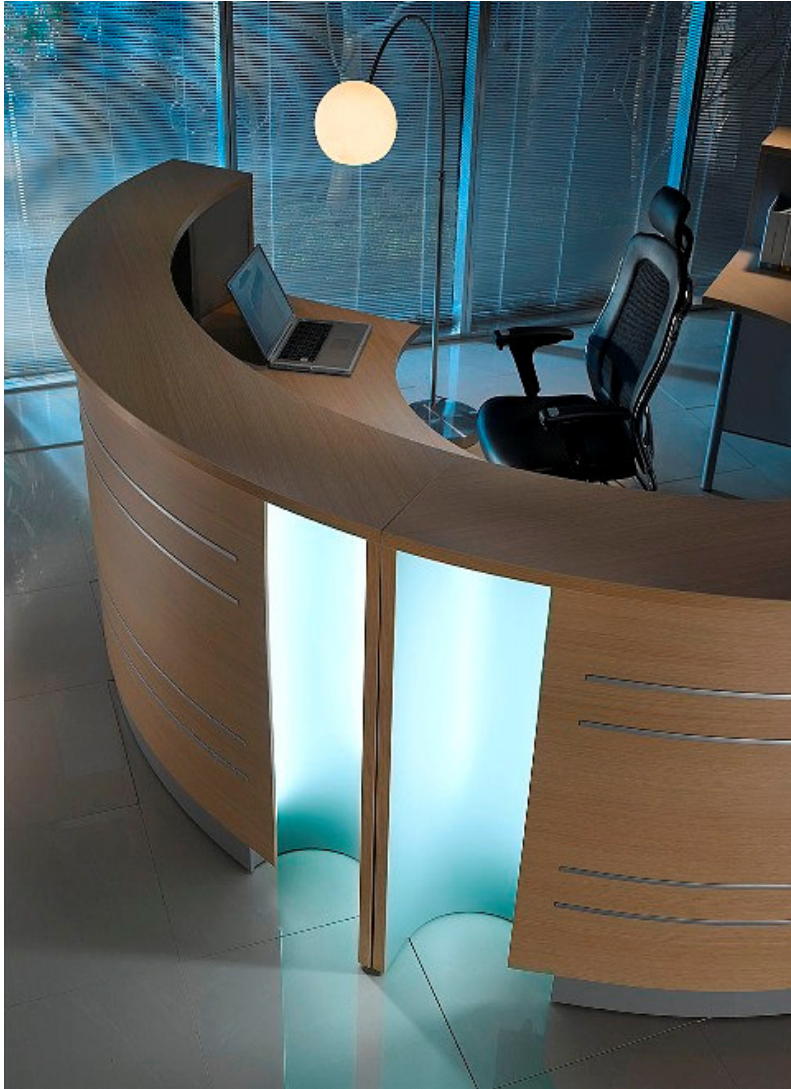

OFFICE REALITY LTD

Bono Reception desks

Bono reception desks

Light Pear Nut Oak Chestnut

Available with optional illumination in white, blue or green

Units with no illumination have bays in Aluminium silver finish

Units with illumination have bays in white finish

Wood finish or 15mm Satinised glass counter top

Wood finishes are Nut, Light Pear, Oak or Chestnut

800mm wide x 900mm deep x 1100mm high module @ **£696.00**
For 52mm high glass counter top add **£268.00**