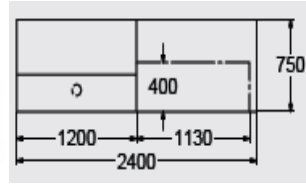

YCK-1DDAR 2400mm x 750mm with claw supports
No plinth laminate finishes @ **£3451.00**
Flush plinth laminate finishes @ **£3600.00**
Recessed plinth laminate finishes @ **£3823.00**
No plinth veneer finishes @ £3950.00
Flush plinth veneer finishes @ £4099.00
Recessed plinth veneer finishes @ £4323.00