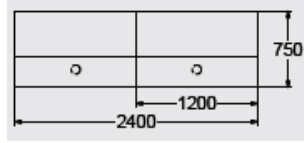

YCK-1 2400mm x 750mm with claw supports
No plinth laminate finishes @ **£3565.00**
Flush plinth laminate finishes @ **£3706.00**
Recessed plinth laminate finishes @ **£3919.00**
No plinth veneer finishes @ £4040.00
Flush plinth veneer finishes @ £4182.00
Recessed plinth veneer finishes @ £4394.00