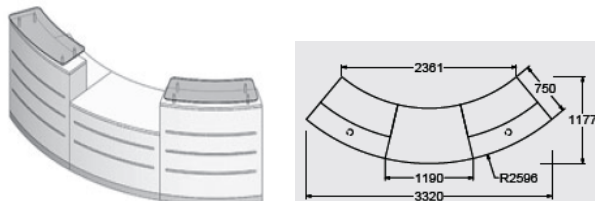

YBP-2 3320mm x 1170mm with column supports
No plinth laminate finishes @ £4452.00
Flush plinth laminate finishes @ £4560.00
Recessed plinth laminate finishes @ £4858.00
No plinth veneer finishes @ £5028.00
Flush plinth veneer finishes @ £5226.00
Recessed plinth veneer finishes @ £5649.00