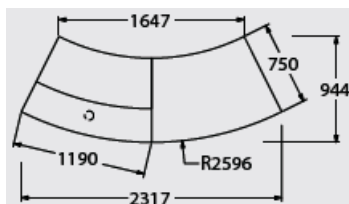

YBn-1L 2317mm x 944mm with claw supports

- No plinth laminate finishes @ **£2489.00**
- Flush plinth laminate finishes @ **£2632.00**
- Recessed plinth laminate finishes @£ **2843.00**
- No plinth veneer finishes @ £2965.00
- Flush plinth veneer finishes @ £3107.00
- Recessed plinth veneer finishes @ £3320.00