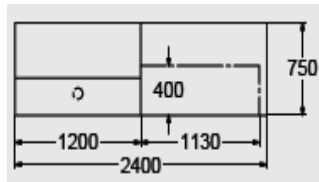

YCN-1DDAR 2400mm x 750mm
No plinth laminate finishes @ **£2305.00**
Flush plinth laminate finishes @ **£2454.00**
Recessed plinth laminate finishes @ **£2677.00**
No plinth veneer finishes @ £2804.00
Flush plinth veneer finishes @ £2954.00
Recessed plinth veneer finishes @ £3177.00