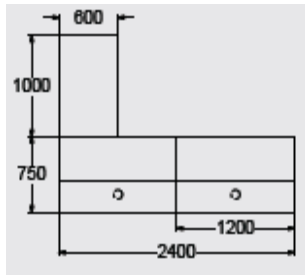

YCP-1SL 2400mm x 1750mm
No plinth laminate finishes @ **£3690.00**
Flush plinth laminate finishes @ **£3895.00**
Recessed plinth laminate finishes @ **£4120.00**
No plinth veneer finishes @ £4379.00
Flush plinth veneer finishes @ £4585.00
Recessed plinth veneer finishes @ £4894.00