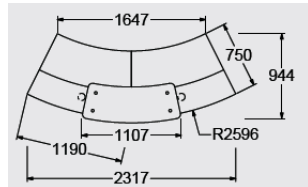

YBP-1 2317mm x 944mm with column supports

- No plinth laminate finishes @ **£3077.00**
- Flush plinth laminate finishes @ **£3218.00**
- Recessed plinth laminate finishes @ **£3056.00**
- No plinth veneer finishes @ £3552.00
- Flush plinth veneer finishes @ £3694.00
- Recessed plinth veneer finishes @ £3907.00