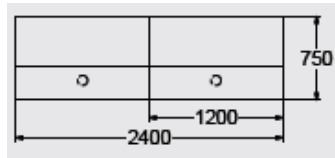

YCP-1K 2400mm x 750mm with claw supports
No plinth laminate finishes @ **£3352.00**
Flush plinth laminate finishes @ **3494.00**
Recessed plinth laminate finishes @ **3706.00**
No plinth veneer finishes @ £3828.00
Flush plinth veneer finishes @ £3969.00
Recessed plinth veneer finishes @ £4182.00