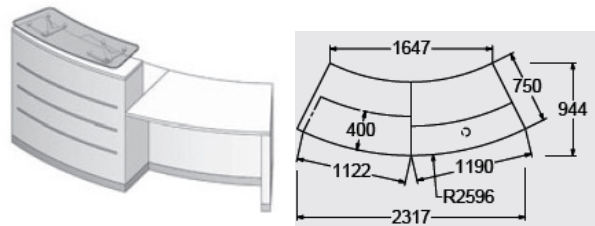

YBk-1DDAL 2317mm x 944mm with claw supports
No plinth laminate finishes @ £3749.00
Flush plinth laminate finishes @ £3898.00
Recessed plinth laminate finishes @ £4120.00
No plinth veneer finishes @ £4248.00
Flush plinth veneer finishes @ £4398.00
Recessed plinth veneer finishes @ £4621.00