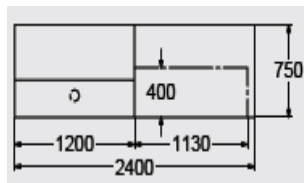

YCP-1DDAR 2400mm x 750mm with column supports
No plinth laminate finishes @ **£2680.00**
Flush plinth laminate finishes @ **£22829.00**
Recessed plinth laminate finishes @ **£2677.00**
No plinth veneer finishes @ £3179.00
Flush plinth veneer finishes @ £3328.00
Recessed plinth veneer finishes @ £3552.00