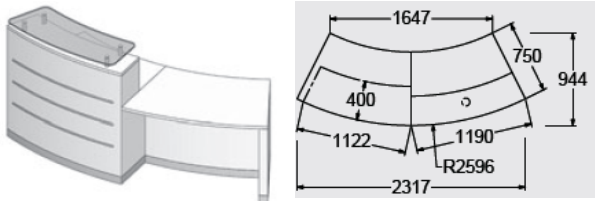

YBP-1DDAL 2317mm x 944mm with column supports
No plinth laminate finishes @ £2977.00
Flush plinth laminate finishes @ £3127.00
Recessed plinth laminate finishes @ £3349.00
No plinth veneer finishes @ £3477.00
Flush plinth veneer finishes @ 33626.00
Recessed plinth veneer finishes @ £3475.00