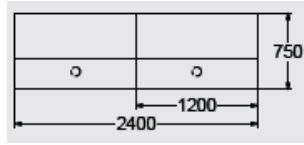

YCP-1 2400mm x 750mm with column supports
No plinth laminate finishes @ **£2793.00**
Flush plinth laminate finishes @ **£2935.00**
Recessed plinth laminate finishes @ **£3147.00**
No plinth veneer finishes @ £3269.00
Flush plinth veneer finishes @ £3411.00
Recessed plinth veneer finishes @ £3623.00