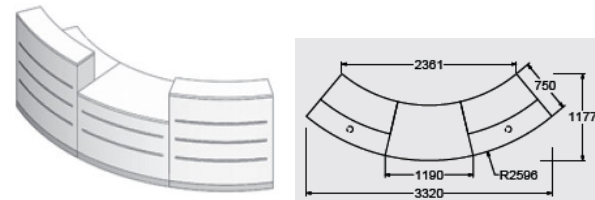

YBN - 2 3320mm x 1177mm
No plinth laminate finishes @ £3613.00
Flush plinth laminate finishes @ £3811.00
Recessed plinth laminate finishes @ £4109.00
No plinth veneer finishes @ £4389.00
Flush plinth veneer finishes @ £4592.00
Recessed plinth veneer finishes @ £4899.00