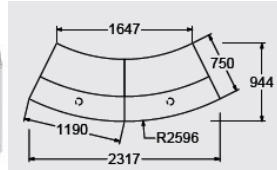

All interior and underside surfaces in titanium effect finish

Plinths

Upstands

Etch effect film

All desks in bold are on a 7-10 day delivery

YBN- 1 2317mm x 944mm

- No plinth laminate finishes @ **£2730.00**
- Flush plinth laminate finishes @ **£2843.00**
- Recessed plinth laminate finishes @ **£3053.00**
- No plinth veneer finishes @ £3177.00
- Flush plinth veneer finishes @ £3320.00
- Recessed plinth veneer finishes @ £3532.00