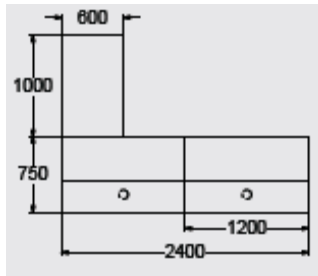

YCP-1SL 2400mm x 1750mm
No plinth laminate finishes @ **£4461.00**
Flush plinth laminate finishes @ **£4667.00**
Recessed plinth laminate finishes @ **£4975.00**
No plinth veneer finishes @ £5150.00
Flush plinth veneer finishes @ £5357.00
Recessed plinth veneer finishes @ £5665.00

All prices exclude VAT and include delivery and **installation** to mainland UK during normal working hours