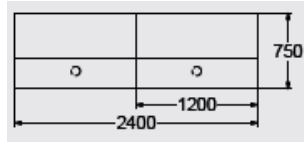

YCN-1L 2400mm x 750mms
No plinth laminate finishes @ **£2206.00**
Flush plinth laminate finishes @ **£2347.00**
Recessed plinth laminate finishes @ **£2560.00**
No plinth veneer finishes @ £2682.00
Flush plinth veneer finishes @ £2823.00
Recessed plinth veneer finishes @ £3036.00