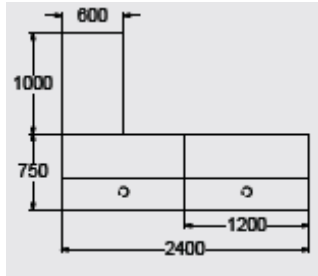

YCN-1SL 2400mm x 1750mm
No plinth laminate finishes @ **£3315.00**
Flush plinth laminate finishes @ **£3521.00**
Recessed plinth laminate finishes @ **£3829.00**
No plinth veneer finishes @ £4008.00
Flush plinth veneer finishes @ £4099.00
Recessed plinth veneer finishes @ £4323.00