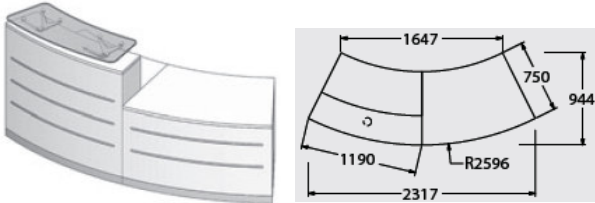

YBk-1L 2317mm x 944mm with claw supports
No plinth laminate finishes @ **£3635.00**
Flush plinth laminate finishes @ **£3773.00**
Recessed plinth laminate finishes @ **£3989.00**
No plinth veneer finishes @ 4111.00
Flush plinth veneer finishes @ £4253.00
Recessed plinth veneer finishes @ £4466.00