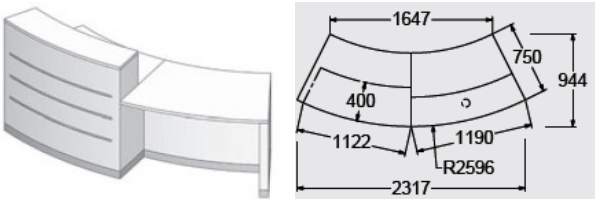

YBN-1DDA 2317mm x 944mm
No plinth laminate finishes @ £2603.00
Flush plinth laminate finishes @ £2752.00
Recessed plinth laminate finishes @ £2975.00
No plinth veneer finishes @ £3102.00
Flush plinth veneer finishes @ £3251.00
Recessed plinth veneer finishes @ £3475.00