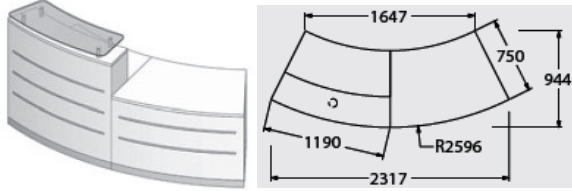

YBn-1L 2317mm x 944mm with column+ supports
No plinth laminate finishes @ **£2864.00**
Flush plinth laminate finishes @ **£3005.00**
Recessed plinth laminate finishes @ **£3694.00**
No plinth veneer finishes @ £3339.00
Flush plinth veneer finishes @ £3482.00
Recessed plinth veneer finishes @ £3320.00