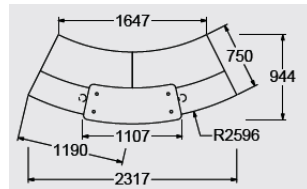

YBP-1 2317mm x 944mm with column supports

- No plinth laminate finishes @ **£3077.00**
- Flush plinth laminate finishes @ **£3218.00**
- Recessed plinth laminate finishes @ **£3056.00**
- No plinth veneer finishes @ £3552.00
- Flush plinth veneer finishes @ £3694.00
- Recessed plinth veneer finishes @ £3907.00