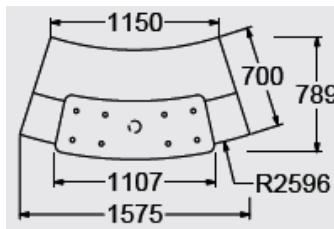

YBK-1 1575mm x 944mm with claw supports

- No plinth laminate finishes @ **£3137.00**
- Flush plinth laminate finishes @ **£2472.00**
- Recessed plinth laminate finishes @£ **2685.00**
- No plinth veneer finishes @ £2654.00
- Flush plinth veneer finishes @ £2760.00
- Recessed plinth veneer finishes @ £2973.00