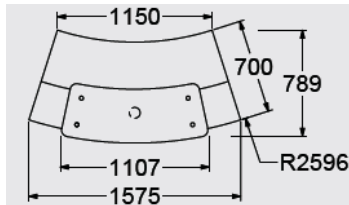

YBK-1 1575mm x 944mm with column supports

- No plinth laminate finishes @ **£2365.00**
- Flush plinth laminate finishes @ **£2472.00**
- Recessed plinth laminate finishes @£ **2685.00**
- No plinth veneer finishes @ £2654.00
- Flush plinth veneer finishes @ £2760.00
- Recessed plinth veneer finishes @ £2973.00