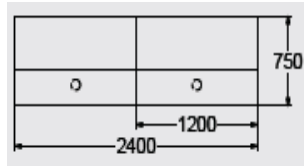

YCP-1L 2400mm x 750mm with column supports
No plinth laminate finishes @ **£2580.00**
Flush plinth laminate finishes @ **£2723.00**
Recessed plinth laminate finishes @ **£2935.00**
No plinth veneer finishes @ £3056.00
Flush plinth veneer finishes @ £3198.00
Recessed plinth veneer finishes @ £3411.00