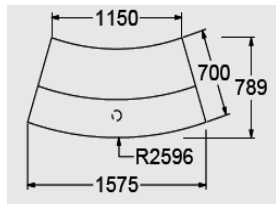

YBN-1 1575mm x 944mm

- No plinth laminate finishes @ **£1991.00**
- Flush plinth laminate finishes @ **£2098.00**
- Recessed plinth laminate finishes @£ **2310.00**
- No plinth veneer finishes @ £2280.00
- Flush plinth veneer finishes @ £2386.00
- Recessed plinth veneer finishes @ £2598.00