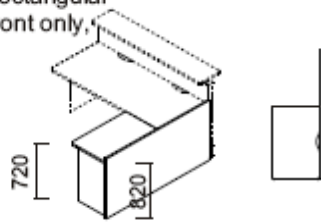

1. Add-on element for rectangular counters with smooth front only, thickness 18mm