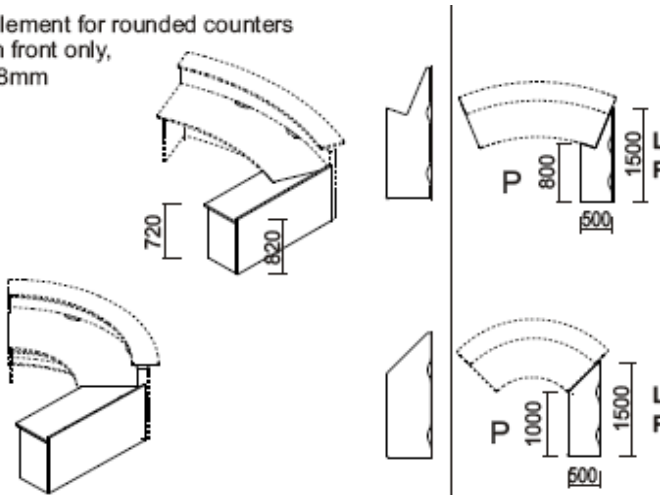

ML63 Left hand @ **£386.00**
ML62 Right hand @ **£386.00**

2. Add-on element for rounded counters with smooth front only, thickness 18mm