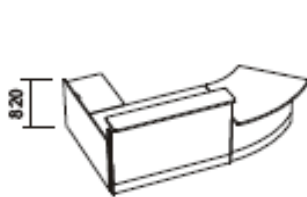

RECEPTION COUNTERS eMeL 1

Option: Worktop height adjustment (20mm increments)