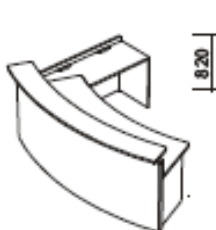

RECEPTION COUNTERS eMeL 1

Option: Worktop height adjustment (20mm increments)