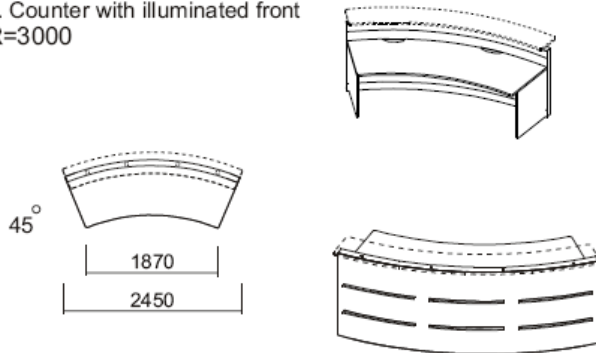

ML21 @ 90 degree unit @ **£4090.00**
MB11 Glass counter top @ **£1147.00**
MB08 HPL silver counter top @ **£541.00**

2. Counter with illuminated front
R=3000