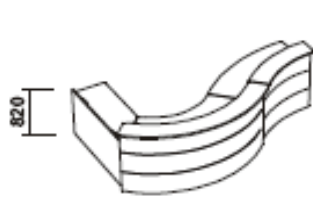

RECEPTION COUNTERS eMeL 1

Option: Worktop height adjustment (20mm increments)