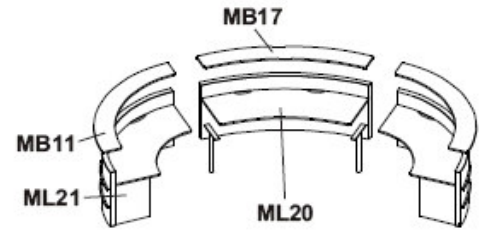

Emel 3 reception desks with illuminated fronts