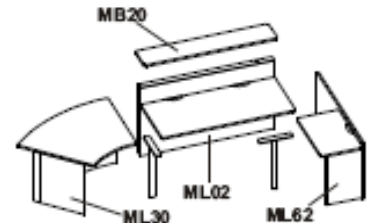

#### Patterns and colours:

	Description	Front	Worktop 25mm	Storage shelf 18mm	Base, corrugation	Metal elements
Wood	Light grey RAL7035	●	●	●	●	—
	Maple	●	●	●	●	—
	Beech	●	●	●	●	—
	Cherry	●	●	●	●	—
	Walnut	●	●	●	●	—
	French walnut	●	●	●	●	—
	Cocoa maple	●	—	●	●	—
	Aluminium	●	—	●	●	—
	Graphite	●	—	●	●	—
	Brushed aluminium	—	—	—	●	—
Metal	Chrome MAT (handles)	—	—	—	—	—
	Aluminium RAL9006	—	—	—	—	●
	Aluminium structure	—	—	—	—	●
	Graphite	—	—	—	—	●
	Black	—	—	—	—	●
	Grey RAL7037	—	—	—	—	●

# RECEPTION COUNTERS eMeL 1

Option: Worktop height adjustment (20mm increments)