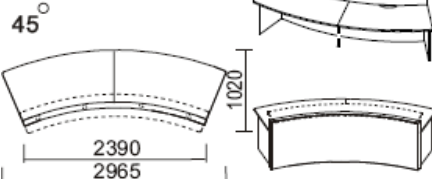

ML51 with smooth front @ **£1596.00**
ML31 with chrome kick plate @ **£1915.00**
ML41 with chrome strips @ **£1931.00**
MB17 Glass counter top @ **£1295.00**
MB09 Silver high pressure laminate top @ **£546.00**

6. Rounded counter
R=3000