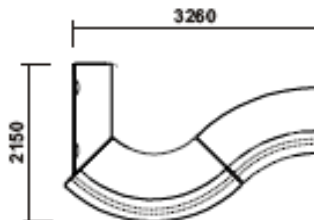

RECEPTION COUNTERS eMeL 1

Option: Worktop height adjustment (20mm increments)