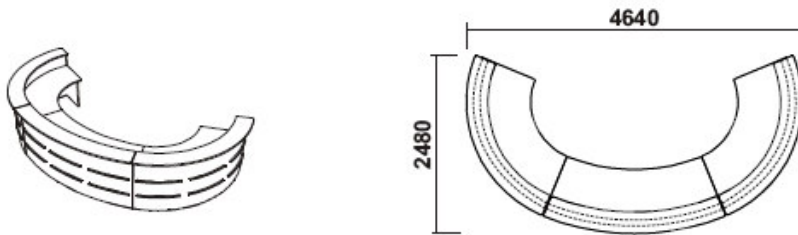

Emel 3 reception desks with illuminated fronts