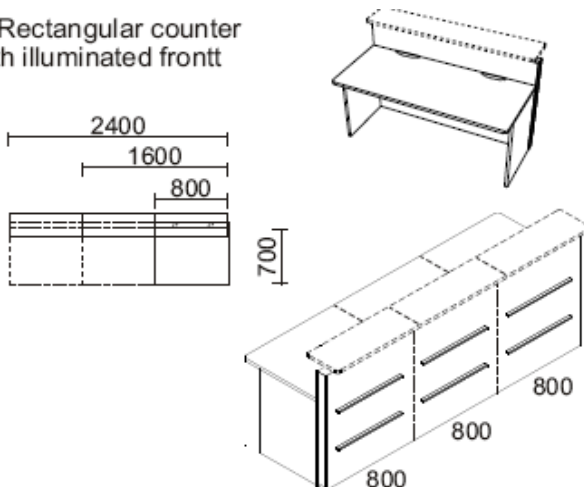

ML20 45 degree unit @ **£3955.00**
MB17 Glass counter top @ **£1079.00**
MB09 HPL silver counter top @ **£486.00**

3. Rectangular counter
with illuminated front