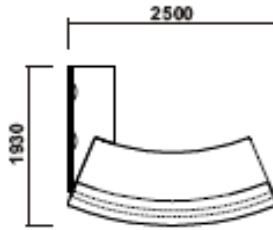

RECEPTION COUNTERS eMeL 1

Option: Worktop height adjustment (20mm increments)