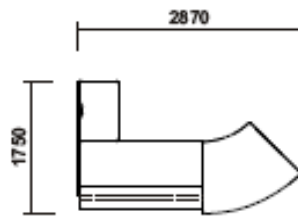

# RECEPTION COUNTERS eMeL 1

Option: Worktop height adjustment (20mm increments)