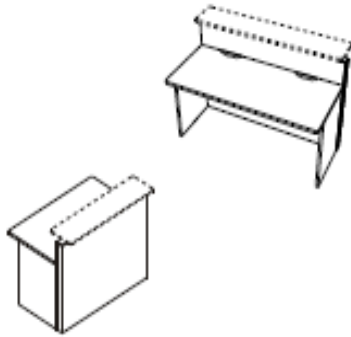

7. Rectangular counter

- ML59 800mm unit @ **£658.00**
- ML04 800mm unit with chrome kick plate @ **£805.00**
- ML18 800mm unit with chrome strips @ **£820.00**
- MB14 800mm glass counter top @ **£246.00**
- MB22 800mm HPL counter top @ **£260.00**

- ML58 1200mm unit @ **£749.00**
- ML03 1200mm unit with chrome kick plate @ **£916.00**
- ML18 1200mm unit with chrome strips @ **£935.00**
- MB13 1200mm glass counter top @ **£350.00**
- MB21 1200mm HPL counter top @ **£288.00**

- ML57 1600mm unit @ **£1034.00**
- ML02 1600mm unit with chrome kick plate @ **£1265.00**
- ML16 1600mm unit with chrome strips @ **£1288.00**
- MB12 1600mm glass counter top @ **£490.00**
- MB21 1600mm HPL counter top @ **£382.00**

- ML91 2000mm unit @ **£1312.00**
- ML82 2000mm unit with chrome kick plate @ **£1607.00**
- ML81 2000mm unit with chrome strips @ **£1630.00**
- MB32 2000mm glass counter top @ **£895.00**
- MB30 2000mm HPL counter top @ **£416.00**

- ML56 2400mm unit @ **£1149.00**
- ML36 2400mm unit with chrome kick plate @ **£1332.00**
- ML81 2400mm unit with chrome strips @ **£1428.00**
- MB31 2400mm glass counter top @ **£628.00**
- MB30 2000mm HPL counter top @ **£451.00**