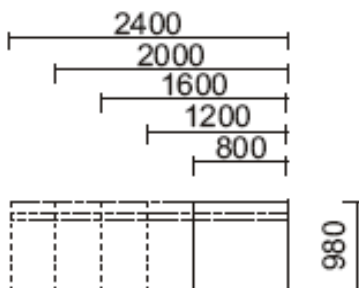

8. Rectangular counter H=720

- ML73 800mm x 900 desk @ **£764.00**
- ML83 800mm with chrome kick plate @ **£942.00**
- ML93 800mm with chrome strips @ **£959.00**

- ML74 1200mm x 980mm desk @ **£721.00**
- ML84 1200mm with chrome kick plate @ **£881.00**
- ML94 1200mm with chrome strips @ **£905.00**

- ML75 1600mm x 980mm desk @ **£824.00**
- ML85 1600mm with chrome kick plate @ **£948.00**
- ML95 1600mm with chrome strips @ **£1039.00**

- ML76 2000mm x 980mm desk @ **£876.00**
- ML86 2000mm with chrome kick plate @ **£1076.00**
- ML96 2000mm with chrome strips @ **£1100.00**

- ML77 2400mm x 980mm desk @ **£914.00**
- ML87 1600mm with chrome kick plate @ **£1110.00**
- ML97 1600mm with chrome strips @ **£1147.00**