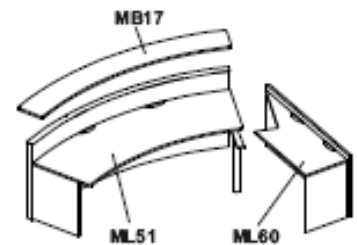

RECEPTION COUNTERS eMeL 1

Option: Worktop height adjustment (20mm increments)