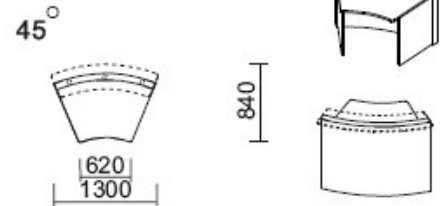

ML10 with smooth front @ **£340.00**
ML01 with chrome kick plate @ **£1608.00**
ML11 with chrome strips @ **£1656.00**
MB11 Glass counter top @ **£1177.00**
MB08 Silver high pressure laminate top @ **£541.00**

2. Rounded counter
R=1600