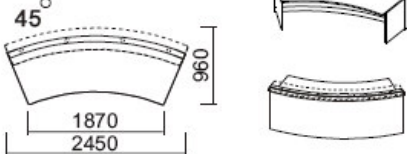

ML50 with smooth front @ **£1596.00**
ML30 with chrome kick plate @ **£668.00**
ML40 with chrome strips @ **£2125.00**

5. Rounded counter
R=3000