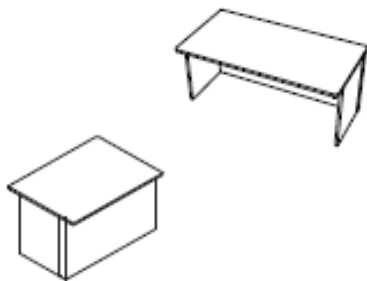

8. Rectangular counter H=720

- ML73 800mm x 900 desk @ **£764.00**
- ML83 800mm with chrome kick plate @ **£942.00**
- ML93 800mm with chrome strips @ **£959.00**

- ML74 1200mm x 980mm desk @ **£721.00**
- ML84 1200mm with chrome kick plate @ **£881.00**
- ML94 1200mm with chrome strips @ **£905.00**

- ML75 1600mm x 980mm desk @ **£824.00**
- ML85 1600mm with chrome kick plate @ **£948.00**
- ML95 1600mm with chrome strips @ **£1039.00**

- ML76 2000mm x 980mm desk @ **£876.00**
- ML86 2000mm with chrome kick plate @ **£1076.00**
- ML96 2000mm with chrome strips @ **£1100.00**

- ML77 2400mm x 980mm desk @ **£914.00**
- ML87 1600mm with chrome kick plate @ **£1110.00**
- ML97 1600mm with chrome strips @ **£1147.00**