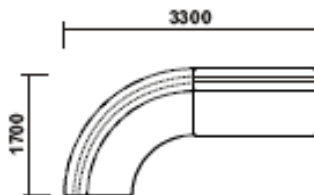

RECEPTION COUNTERS eMeL 1

Option: Worktop height adjustment (20mm increments)