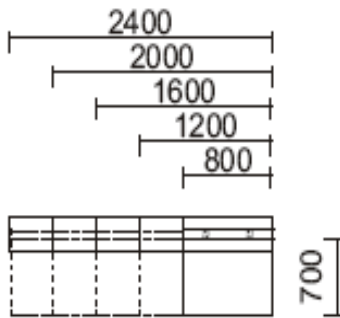

7. Rectangular counter

- ML59 800mm unit @ **£658.00**
- ML04 800mm unit with chrome kick plate @ **£805.00**
- ML18 800mm unit with chrome strips @ **£820.00**
- MB14 800mm glass counter top @ **£246.00**
- MB22 800mm HPL counter top @ **£260.00**

- ML58 1200mm unit @ **£749.00**
- ML03 1200mm unit with chrome kick plate @ **£916.00**
- ML18 1200mm unit with chrome strips @ **£935.00**
- MB13 1200mm glass counter top @ **£350.00**
- MB21 1200mm HPL counter top @ **£288.00**

- ML57 1600mm unit @ **£1034.00**
- ML02 1600mm unit with chrome kick plate @ **£1265.00**
- ML16 1600mm unit with chrome strips @ **£1288.00**
- MB12 1600mm glass counter top @ **£490.00**
- MB21 1600mm HPL counter top @ **£382.00**

- ML91 2000mm unit @ **£1312.00**
- ML82 2000mm unit with chrome kick plate @ **£1607.00**
- ML81 2000mm unit with chrome strips @ **£1630.00**
- MB32 2000mm glass counter top @ **£895.00**
- MB30 2000mm HPL counter top @ **£416.00**

- ML56 2400mm unit @ **£1149.00**
- ML36 2400mm unit with chrome kick plate @ **£1332.00**
- ML81 2400mm unit with chrome strips @ **£1428.00**
- MB31 2400mm glass counter top @ **£628.00**
- MB30 2000mm HPL counter top @ **£451.00**