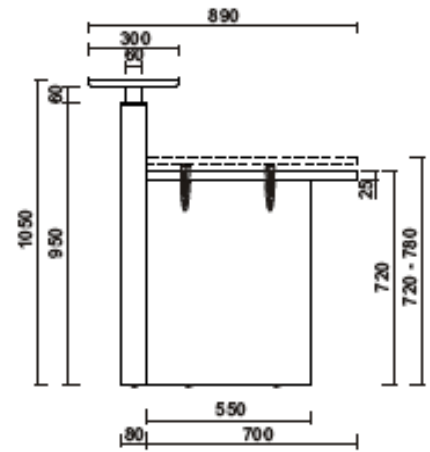

RECEPTION COUNTERS eMeL 1

Option: Worktop height adjustment (20mm increments)