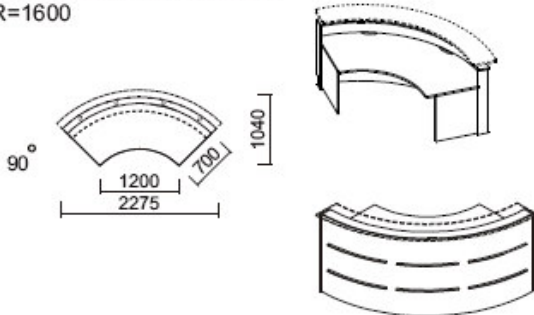

1. Counter with illuminated front
R=1600