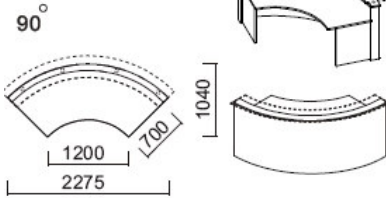

Emel 1 reception desks

1. Rounded counter
R=1600