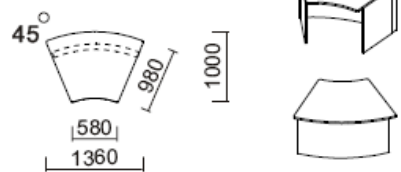

ML55 with smooth front **£1561.00**
ML35 with chrome kick plate @ **£1872.00**
ML45 with chrome strips @ **£1885.00**
MB16 Glass counter top @ **£671.00**
MB26 Silver high pressure laminate top @ **£440.00**

4. Rounded counter
H 720, R=1600