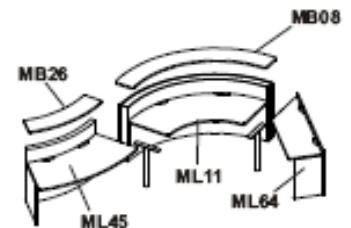

# RECEPTION COUNTERS eMeL 1

Option: Worktop height adjustment (20mm increments)