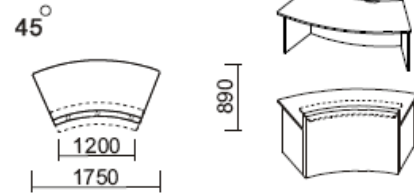

ML52 with smooth front @ **£1519.00**
ML32 with chrome kick plate @ **£1823.00**
ML42 with chrome strips @ **£1837.00**
MB16 Glass counter top @ **£671.00**
MB26 Silver high pressure laminate top @ **£440.00**

3. Rounded counter
R=1600