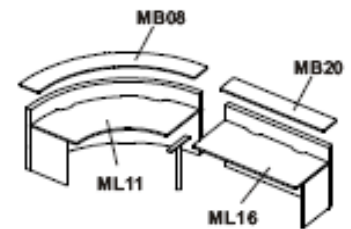

RECEPTION COUNTERS eMeL 1

Option: Worktop height adjustment (20mm increments)