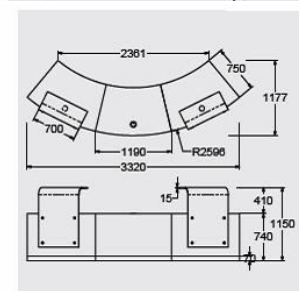

BZ-2LR

BZ2 Laminate no plinth @ **£4111.00**
BZ2 Laminate flush plinth @ **£4311.00**
BZ2 Laminate recessed plinth @ **£4763.00**
BZ2 Veneer no plinth @ **£5152.00**
BZ2 Veneer flush plinth @ **£5369.00**
BZ2 Veneer recessed plinth @ **£6206.00**