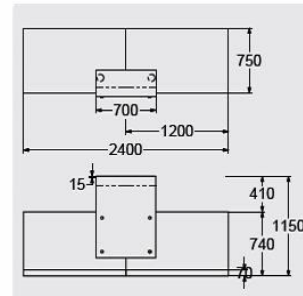

CZ

CZC Laminate no plinth @ **£1763.00**
CZC Laminate flush plinth @ **£1874.00**
CZC Laminate recessed plinth @ **£2023.00**
CZC Veneer no plinth g@ **£2042.00**
CZC Veneer flush plinth @ **£2153.00**
CZC veneer recessed plinth @ **£2302.00**

CZ Laminate no plinth @ **£2277.00**
CZ Laminate flush plinth @ **£2426.00**
CZ Laminate recessed plinth @ **£2469.00**
CZ Veneer no plinth @ **£2918.00**
CZ Veneer flush plinth @ **£3066.00**
CZ Veneer recessed plinth @ **£3289.00**

Left or Right hand options

CZ Laminate no plinth @ **£2277.00**
CZ Laminate flush plinth @ **£2426.00**
CZ Laminate recessed plinth @ **£2469.00**
CZ Veneer no plinth @ **£2918.00**
CZ Veneer flush plinth @ **£3066.00**
CZ Veneer recessed plinth @ **£3289.00**

Left or Right hand options

CZD Laminate no plinth @ **£2526.00**
CZD Laminate flush plinth @ **£2697.00**
CZD Laminate recessed plinth @ **£2952.00**
CZD Veneer no plinth @ **£3296.00**
CZD Veneer flush plinth @ **£3567.00**
CZD Veneer recessed plinth @ **£3688.00**

CBZ Laminate no plinth @ **£2851.00**

CBZ Laminate flush plinth @ **£3109.00**
CBZ Laminate recessed plinth @ **£3460.00**
CBZ Veneer no plinth @ **£3442.00**
CBZ Veneer flush plinth @ **£3598.00**
CBZ Veneer recessed plinth @ **£3949.00**

Left or Right hand options

CZSL Laminate no plinth @ **£3022.00**
CZSL Laminate flush plinth @ **£3237.00**
CZSL Laminate recessed plinth @ **£3559.00**
CZSL Veneer no plinth @ **£3950.00**
CZSL Veneer flush plinth @ **£4165.00**
CZSL Veneer recessed plinth @ **£4489.00**

All prices exclude VAT and include delivery and installation to mainland UK during normal working hours