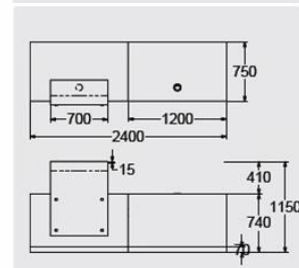

CZ-L

CZC Laminate no plinth @ **£1763.00**
CZC Laminate flush plinth @ **£1874.00**
CZC Laminate recessed plinth @ **£2023.00**
CZC Veneer no plinth g@ **£2042.00**
CZC Veneer flush plinth @ **£2153.00**
CZC veneer recessed plinth @ **£2302.00**

CZ Laminate no plinth @ **£2277.00**
CZ Laminate flush plinth @ **£2426.00**
CZ Laminate recessed plinth @ **£2469.00**
CZ Veneer no plinth @ **£2918.00**
CZ Veneer flush plinth @ **£3066.00**
CZ Veneer recessed plinth @ **£3289.00**

Left or Right hand options

CZ Laminate no plinth @ **£2277.00**
CZ Laminate flush plinth @ **£2426.00**
CZ Laminate recessed plinth @ **£2469.00**
CZ Veneer no plinth @ **£2918.00**
CZ Veneer flush plinth @ **£3066.00**
CZ Veneer recessed plinth @ **£3289.00**

Left or Right hand options

CZD Laminate no plinth @ **£2526.00**
CZD Laminate flush plinth @ **£2697.00**
CZD Laminate recessed plinth @ **£2952.00**
CZD Veneer no plinth @ **£3296.00**
CZD Veneer flush plinth @ **£3567.00**
CZD Veneer recessed plinth @ **£3688.00**

CBZ Laminate no plinth @ **£2851.00**

CBZ Laminate flush plinth @ **£3109.00**
CBZ Laminate recessed plinth @ **£3460.00**
CBZ Veneer no plinth @ **£3442.00**
CBZ Veneer flush plinth @ **£3598.00**
CBZ Veneer recessed plinth @ **£3949.00**

Left or Right hand options

CZSL Laminate no plinth @ **£3022.00**
CZSL Laminate flush plinth @ **£3237.00**
CZSL Laminate recessed plinth @ **£3559.00**
CZSL Veneer no plinth @ **£3950.00**
CZSL Veneer flush plinth @ **£4165.00**
CZSL Veneer recessed plinth @ **£4489.00**

All prices exclude VAT and include delivery and installation to mainland UK during normal working hours