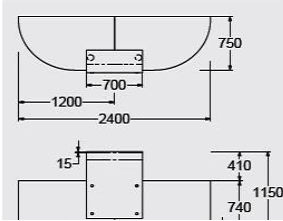

CZ Compact

CZ

CZ-L

CZ-DDAL

CBZ

CZ-SL

CZC Laminate no plinth @ **£1763.00**
 CZC Laminate flush plinth @ **£1874.00**
 CZC Laminate recessed plinth @ **£2023.00**
 CZC Veneer no plinth g@ **£2042.00**
 CZC Veneer flush plinth @ **£2153.00**
 CZC veneer recessed plinth @ **£2302.00**