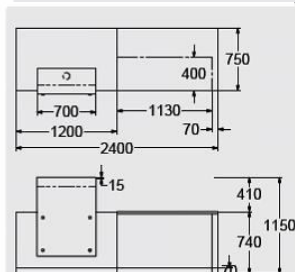

CZ Compact

CZ

CZ-L

CZ-DDAL

CBZ

CZ-SL

CZC Laminate no plinth @ **£1763.00**
 CZC Laminate flush plinth @ **£1874.00**
 CZC Laminate recessed plinth @ **£2023.00**
 CZC Veneer no plinth g@ **£2042.00**
 CZC Veneer flush plinth @ **£2153.00**
 CZC veneer recessed plinth @ **£2302.00**