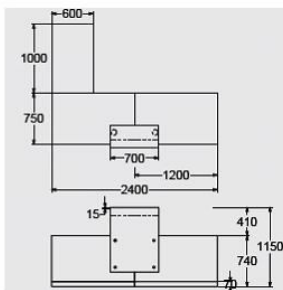

CZ Compact

CZ

CZ-L

CZ-DDAL

CBZ

CZ-SL

CZC Laminate no plinth @ **£1763.00**
 CZC Laminate flush plinth @ **£1874.00**
 CZC Laminate recessed plinth @ **£2023.00**
 CZC Veneer no plinth g@ **£2042.00**
 CZC Veneer flush plinth @ **£2153.00**
 CZC veneer recessed plinth @ **£2302.00**