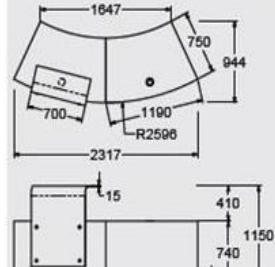

BZ-L

Left or Right hand options
BZ Laminate no plinth @ **£2745.00**
BZ Laminate flush plinth @ **£2893.00**
BZ Laminate recessed plinth @ **£3228.00**
BZ Veneer no plinth @ **£3308.00**
BZ Veneer flush plinth @ **£3456.00**
BZ Veneer recessed plinth @ **£3790.00**