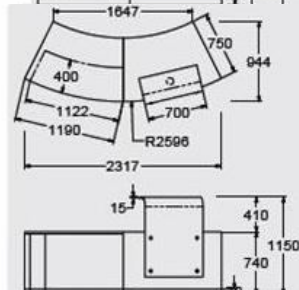

BZ-DDAR

Left or Right hand options
BZD Laminate no plinth @ **£3165.00**
BZD Laminate flush plinth @ **£3234.00**
BZD Laminate recessed plinth @ **£3618.00**
BZD veneer no plinth @ **£3710.00**
BZD Veneer flush plinth @ **£3882.00**
BZD veneer recessed plinth @ **£4265.00**