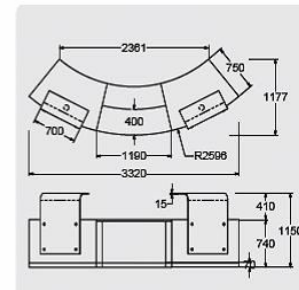

BZ-2DDALR

BZ2D Laminate no plinth @ **£4333.00**
BZ2D Laminate flush plinth @ **£4549.00**
BZ2D Laminate recessed plinth @ **£5036.00**
BZ2D Veneer no plinth @ **£5152.00**
BZ2D Veneer flush plinth @ **£5369.00**
BZ2D Veneer recessed plinth @ **£5855.00**