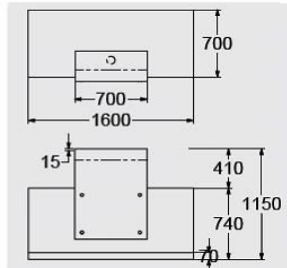

CZ Compact

CZC Laminate no plinth @ **£1763.00**
CZC Laminate flush plinth @ **£1874.00**
CZC Laminate recessed plinth @ **£2023.00**
CZC Veneer no plinth g@ **£2042.00**
CZC Veneer flush plinth @ **£2153.00**
CZC veneer recessed plinth @ **£2302.00**

CZ Laminate no plinth @ **£2277.00**
CZ Laminate flush plinth @ **£2426.00**
CZ Laminate recessed plinth @ **£2469.00**
CZ Veneer no plinth @ **£2918.00**
CZ Veneer flush plinth @ **£3066.00**
CZ Veneer recessed plinth @ **£3289.00**

Left or Right hand options

CZ Laminate no plinth @ **£2277.00**
CZ Laminate flush plinth @ **£2426.00**
CZ Laminate recessed plinth @ **£2469.00**
CZ Veneer no plinth @ **£2918.00**
CZ Veneer flush plinth @ **£3066.00**
CZ Veneer recessed plinth @ **£3289.00**

Left or Right hand options

CZD Laminate no plinth @ **£2526.00**
CZD Laminate flush plinth @ **£2697.00**
CZD Laminate recessed plinth @ **£2952.00**
CZD Veneer no plinth @ **£3296.00**
CZD Veneer flush plinth @ **£3567.00**
CZD Veneer recessed plinth @ **£3688.00**

CBZ Laminate no plinth @ **£2851.00**

CBZ Laminate flush plinth @ **£3109.00**
CBZ Laminate recessed plinth @ **£3460.00**
CBZ Veneer no plinth @ **£3442.00**
CBZ Veneer flush plinth @ **£3598.00**
CBZ Veneer recessed plinth @ **£3949.00**

Left or Right hand options

CZSL Laminate no plinth @ **£3022.00**
CZSL Laminate flush plinth @ **£3237.00**
CZSL Laminate recessed plinth @ **£3559.00**
CZSL Veneer no plinth @ **£3950.00**
CZSL Veneer flush plinth @ **£4165.00**
CZSL Veneer recessed plinth @ **£4489.00**

All prices exclude VAT and include delivery and installation to mainland UK during normal working hours