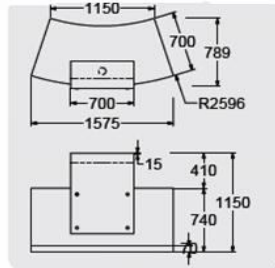

BZC Laminate no plinth @ **£1893.00**
 BZC Laminate flush plinth @ **£2004.00**
 BZC Laminate recessed plinth @ **£2227.00**
 BZC Veneer no plinth @ **£2367.00**
 BZC Veneer flush plinth @ **£2479.00**
 BZC Veneer recessed plinth @ **£2701.00**