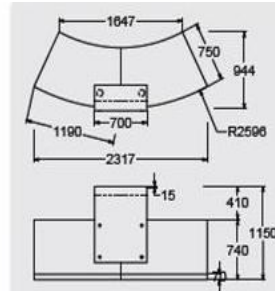

BZ

BZ Laminate no plinth @ **£2745.00**
BZ Laminate flush plinth @ **£2893.00**
BZ Laminate recessed plinth @ **£3228.00**
BZ Veneer no plinth @ **£3308.00**
BZ Veneer flush plinth @ **£3456.00**
BZ Veneer recessed plinth @ **£3790.0**