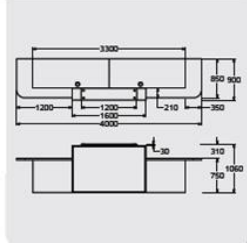

White lacquered light box surround and white paned @ **£3836.00**

White lacquered light box surround and coloured panel @ **£4336.00**

White solid surface light box surround and white panel @ **£4929.00**

White solid surface light box surround and coloured panel @ **£5429.00**