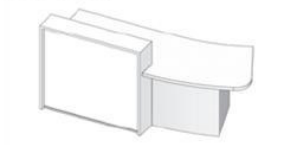

LCB-1WL

White lacquered light box surround and white paned @ **£2865.00**

White lacquered light box surround and coloured panel @ **£3239.00**

White solid surface light box surround and white panel @ **£3411.00**

White solid surface light box surround and coloured panel @ **£3786.00**