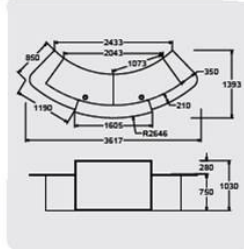

White lacquered light box surround and white paned @ **£4187.00**

White lacquered light box surround and coloured panel @ **£4686.00**

White solid surface light box surround and white panel @ **£5393.00**

White solid surface light box surround and coloured panel @ **£5892.00**