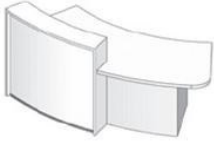

LB-1WL

- White lacquered light box surround and white paned @ **£3237.00**
- White lacquered light box surround and coloured panel @ **£3612.00**
- White solid surface light box surround and white panel @ **£3891.00**
- White solid surface light box surround and coloured panel @ **£4265.00**