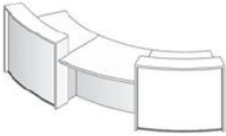

LB-2D

White lacquered light box surround and white paned @ **£6519.00**

White lacquered light box surround and coloured panel @ **£7269.00**

White solid surface light box surround and white panel @ **£7823.00**

White solid surface light box surround and coloured panel @ **£8575.00**