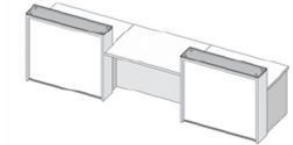

LCP-2D

White lacquered light box surround and white paned @ **£6003.00**

White lacquered light box surround and coloured panel @ **£6752.00**

White solid surface light box surround and white panel @ **£7326.00**

White solid surface light box surround and coloured panel @ **£8076.00**