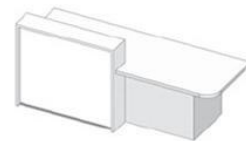

LC-1WL

White lacquered light box surround and white paned @ **£2750.00**

White lacquered light box surround and coloured panel @ **£3125.00**

White solid surface light box surround and white panel @ **£3411.00**

White solid surface light box surround and coloured panel @ **£3786.00**