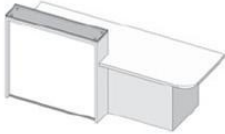

LCP-1WL

White lacquered light box surround and white paned @ **£2561.00**

White lacquered light box surround and coloured panel @ **£2880.00**

White solid surface light box surround and white panel @ **£3668.00**

White solid surface light box surround and coloured panel @ **£4042.00**