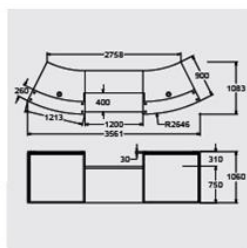

LBCP-2D

White lacquered light box surround and white paned @ **£6938.00**

White lacquered light box surround and coloured panel @ **£7688.00**

White solid surface light box surround and white panel @ **£8244.00**

White solid surface light box surround and coloured panel @ **£8994.00**