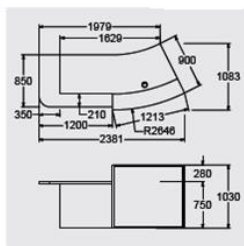

LBC-1WR

White lacquered light box surround and white paned @ **£2989.00**

White lacquered light box surround and coloured panel @ **£3362.00**

White solid surface light box surround and white panel @ **£3640.00**

White solid surface light box surround and coloured panel @ **£4015.00**