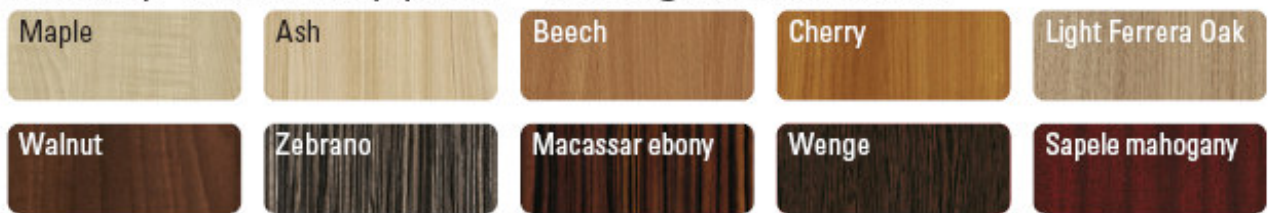

Desktop & modesty panel - woodgrain laminates