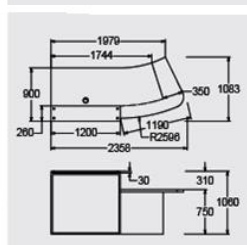

LCBP-1vL

White lacquered light box surround and white paned @ **£3121.00**

White lacquered light box surround and coloured panel @ **£3495.00**

White solid surface light box surround and white panel @ **£3668.00**

White solid surface light box surround and coloured panel @ **£4043.00**