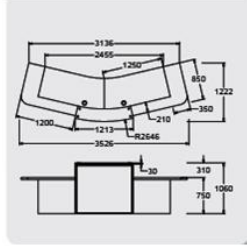

White lacquered light box surround and white paned @ **£3952.00**

White lacquered light box surround and coloured panel @ **£4327.00**

White solid surface light box surround and white panel @ **£4606.00**

White solid surface light box surround and coloured panel @ **£4980.00**