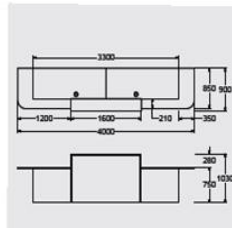

LC-2WC

White lacquered light box surround and white paned @ **£2584.00**

White lacquered light box surround and coloured panel @ **£3033.00**

White solid surface light box surround and white panel @ **£3568.00**

White solid surface light box surround and coloured panel @ **£4018.00**