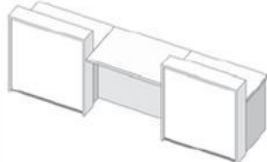

LC-2D

White lacquered light box surround and white paned @ **£5490.00**

White lacquered light box surround and coloured panel @ **£6239.00**

White solid surface light box surround and white panel @ **£6813.00**

White solid surface light box surround and coloured panel @ **£7562.00**