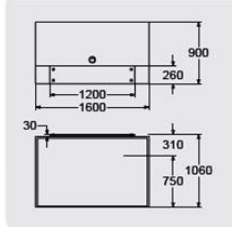

White lacquered light box surround and white paned @ **£2840.00**

White lacquered light box surround and coloured panel @ **£3290.00**

White solid surface light box surround and white panel @ **£3824.00**

White solid surface light box surround and coloured panel @ **£4274.00**