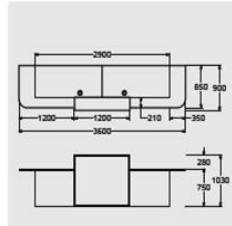

LC-2W

White lacquered light box surround and white paned @ **£3323.00**

White lacquered light box surround and coloured panel @ **£3697.00**

White solid surface light box surround and white panel @ **£4673.00**

White solid surface light box surround and coloured panel @ **£5172.00**