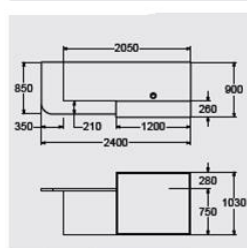

LC-1WR

White lacquered light box surround and white paned @ **£2750.00**

White lacquered light box surround and coloured panel @ **£3125.00**

White solid surface light box surround and white panel @ **£3411.00**

White solid surface light box surround and coloured panel @ **£3786.00**