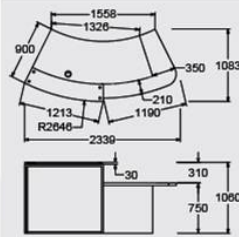

LBP-1WL

- White lacquered light box surround and white paned @ **£3494.00**
- White lacquered light box surround and coloured panel @ **£3868.00**
- White solid surface light box surround and white panel @ **£4147.00**
- White solid surface light box surround and coloured panel @ **£4521.00**