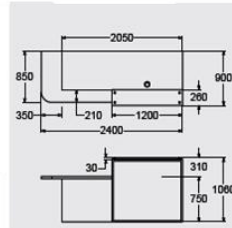

LCP-1WR

White lacquered light box surround and white paned @ **£3006.00**

White lacquered light box surround and coloured panel @ **£3381.00**

White solid surface light box surround and white panel @ **£3668.00**

White solid surface light box surround and coloured panel @ **£4042.00**