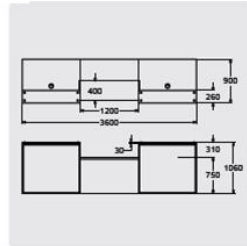

LCP-2D

White lacquered light box surround and white paned @ **£6003.00**

White lacquered light box surround and coloured panel @ **£6752.00**

White solid surface light box surround and white panel @ **£7326.00**

White solid surface light box surround and coloured panel @ **£8076.00**