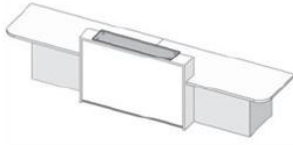

White lacquered light box surround and white paned @ **£3836.00**

White lacquered light box surround and coloured panel @ **£4336.00**

White solid surface light box surround and white panel @ **£4929.00**

White solid surface light box surround and coloured panel @ **£5429.00**