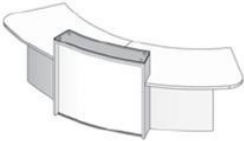

LBP-2W

White lacquered light box surround and white paned @ **£4177.00**

White lacquered light box surround and coloured panel @ **£4551.00**

White solid surface light box surround and white panel @ **£4829.00**

White solid surface light box surround and coloured panel @ **£5204.00**