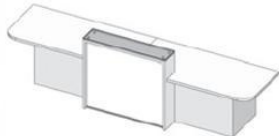

LCP-2W

White lacquered light box surround and white paned @ **£3579.00**

White lacquered light box surround and coloured panel @ **£3954.00**

White solid surface light box surround and white panel @ **£4241.00**

White solid surface light box surround and coloured panel @ **£3931.00**