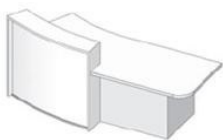

LBC-1WL

White lacquered light box surround and white paned @ **£2989.00**

White lacquered light box surround and coloured panel @ **£3362.00**

White solid surface light box surround and white panel @ **£3640.00**

White solid surface light box surround and coloured panel @ **£4015.00**