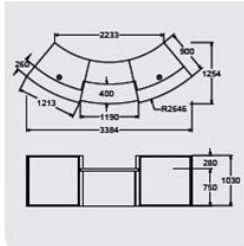

LB-2D

White lacquered light box surround and white paned @ **£6519.00**

White lacquered light box surround and coloured panel @ **£7269.00**

White solid surface light box surround and white panel @ **£7823.00**

White solid surface light box surround and coloured panel @ **£8575.00**