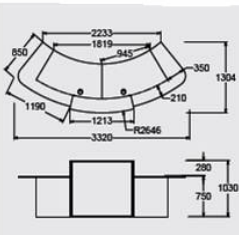

LB-2W

- White lacquered light box surround and white paned @ **£3494.00**
- White lacquered light box surround and coloured panel @ **£3868.00**
- White solid surface light box surround and white panel @ **£4147.00**
- White solid surface light box surround and coloured panel @ **£4521.00**