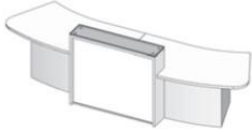

LCBP-2W

White lacquered light box surround and white paned @ **£3804.00**

White lacquered light box surround and coloured panel @ **£4178.00**

White solid surface light box surround and white panel @ **£4465.00**

White solid surface light box surround and coloured panel @ **£4840.00**