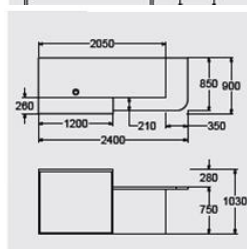

LC-1WL

White lacquered light box surround and white paned @ **£2750.00**

White lacquered light box surround and coloured panel @ **£3125.00**

White solid surface light box surround and white panel @ **£3411.00**

White solid surface light box surround and coloured panel @ **£3786.00**