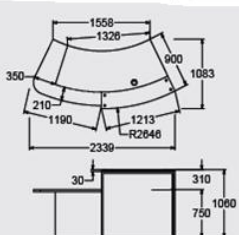

LBP-1WR

- White lacquered light box surround and white paned @ **£3494.00**
- White lacquered light box surround and coloured panel @ **£3868.00**
- White solid surface light box surround and white panel @ **£4147.00**
- White solid surface light box surround and coloured panel @ **£4521.00**