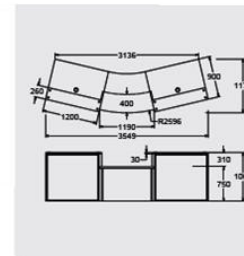

LCBP-2D

White lacquered light box surround and white paned @ **£6098.00**

White lacquered light box surround and coloured panel @ **£6847.00**

White solid surface light box surround and white panel @ **£7421.00**

White solid surface light box surround and coloured panel @ **£8170.00**

All prices exclude VAT and include delivery to mainland UK during normal working hours