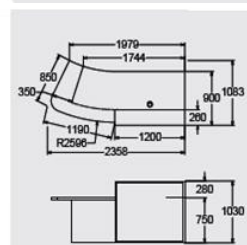

LCB-1WR

White lacquered light box surround and white paned @ **£3239.00**

White lacquered light box surround and coloured panel @ **£3697.00**

White solid surface light box surround and white panel @ **£3411.00**

White solid surface light box surround and coloured panel @ **£3786.00**