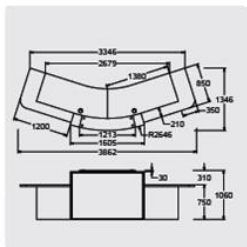

LBCP-2WC

White lacquered light box surround and white paned @ **£4488.00**

White lacquered light box surround and coloured panel @ **£4988.00**

White solid surface light box surround and white panel @ **£5695.00**

White solid surface light box surround and coloured panel @ **£6195.00**