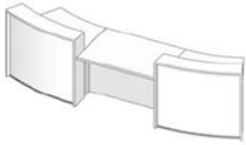

LBC-2D

White lacquered light box surround and white paned @ **£6425.00**

White lacquered light box surround and coloured panel @ **£7174.00**

White solid surface light box surround and white panel @ **£7731.00**

White solid surface light box surround and coloured panel @ **£8481.00**