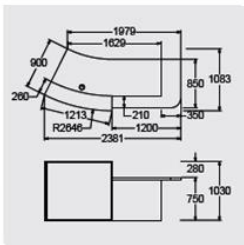

LBC-1WL

White lacquered light box surround and white paned @ **£2989.00**

White lacquered light box surround and coloured panel @ **£3362.00**

White solid surface light box surround and white panel @ **£3640.00**

White solid surface light box surround and coloured panel @ **£4015.00**