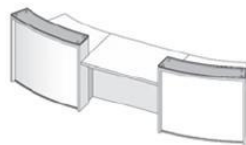

LBCP-2D

White lacquered light box surround and white paned @ **£6938.00**

White lacquered light box surround and coloured panel @ **£7688.00**

White solid surface light box surround and white panel @ **£8244.00**

White solid surface light box surround and coloured panel @ **£8994.00**