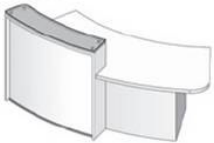

LBP-1WL

- White lacquered light box surround and white paned @ **£3494.00**
- White lacquered light box surround and coloured panel @ **£3868.00**
- White solid surface light box surround and white panel @ **£4147.00**
- White solid surface light box surround and coloured panel @ **£4521.00**