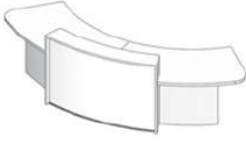

White lacquered light box surround and white paned @ **£4187.00**

White lacquered light box surround and coloured panel @ **£4686.00**

White solid surface light box surround and white panel @ **£5393.00**

White solid surface light box surround and coloured panel @ **£5892.00**