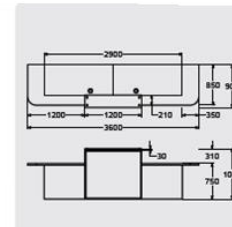

LCP-2W

White lacquered light box surround and white paned @ **£3579.00**

White lacquered light box surround and coloured panel @ **£3954.00**

White solid surface light box surround and white panel @ **£4241.00**

White solid surface light box surround and coloured panel @ **£3931.00**