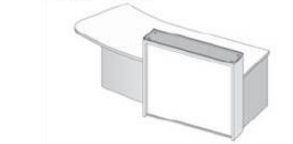

LCBP-1WR

White lacquered light box surround and white paned @ **£3121.00**

White lacquered light box surround and coloured panel @ **£3495.00**

White solid surface light box surround and white panel @ **£3668.00**

White solid surface light box surround and coloured panel @ **£4043.00**