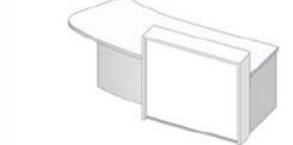

LCB-1WR

White lacquered light box surround and white paned @ **£3239.00**

White lacquered light box surround and coloured panel @ **£3697.00**

White solid surface light box surround and white panel @ **£3411.00**

White solid surface light box surround and coloured panel @ **£3786.00**