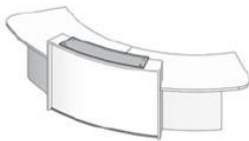

LBP-2WC

White lacquered light box surround and white paned @ **£4443.00**

White lacquered light box surround and coloured panel @ **£4943.00**

White solid surface light box surround and white panel @ **£5650.00**

White solid surface light box surround and coloured panel @ **£6149.00**