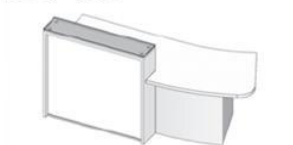

LCBP-1vL

White lacquered light box surround and white paned @ **£3121.00**

White lacquered light box surround and coloured panel @ **£3495.00**

White solid surface light box surround and white panel @ **£3668.00**

White solid surface light box surround and coloured panel @ **£4043.00**