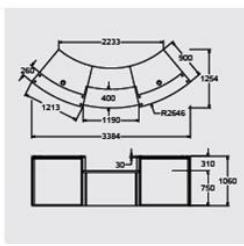

LBP-2D

White lacquered light box surround and white paned @ **£7033.00**

White lacquered light box surround and coloured panel @ **£7782.00**

White solid surface light box surround and white panel @ **£8338.00**

White solid surface light box surround and coloured panel @ **£9088.00**