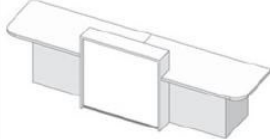

LC-2W

White lacquered light box surround and white paned @ **£3323.00**

White lacquered light box surround and coloured panel @ **£3697.00**

White solid surface light box surround and white panel @ **£4673.00**

White solid surface light box surround and coloured panel @ **£5172.00**