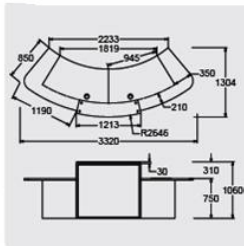

LBP-2W

White lacquered light box surround and white paned @ **£4177.00**

White lacquered light box surround and coloured panel @ **£4551.00**

White solid surface light box surround and white panel @ **£4829.00**

White solid surface light box surround and coloured panel @ **£5204.00**