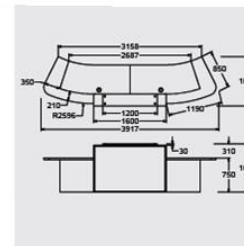

LCBP-2WC

White lacquered light box surround and white paned @ **4060.00**

White lacquered light box surround and coloured panel @ **£4559.00**

White solid surface light box surround and white panel @ **£5153.00**

White solid surface light box surround and coloured panel @ **£5653.00**