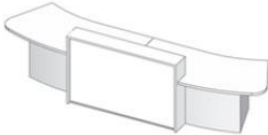

LCB-2WC

White lacquered light box surround and white paned @ **£3804.00**

White lacquered light box surround and coloured panel @ **£4303.00**

White solid surface light box surround and white panel @ **£4897.00**

White solid surface light box surround and coloured panel @ **£5396.00**