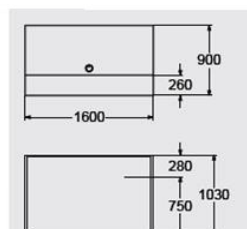

LC Compact

White lacquered light box surround and white paned @ **£2584.00**

White lacquered light box surround and coloured panel @ **£3033.00**

White solid surface light box surround and white panel @ **£3568.00**

White solid surface light box surround and coloured panel @ **£4018.00**