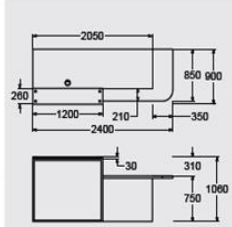

LCP-1WL

White lacquered light box surround and white paned @ **£2561.00**

White lacquered light box surround and coloured panel @ **£2880.00**

White solid surface light box surround and white panel @ **£3668.00**

White solid surface light box surround and coloured panel @ **£4042.00**