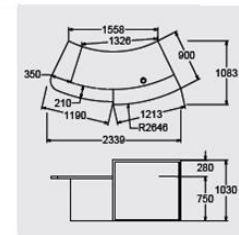

LB-1WR

- White lacquered light box surround and white paned @ **£3237.00**
- White lacquered light box surround and coloured panel @ **£3612.00**
- White solid surface light box surround and white panel @ **£3891.00**
- White solid surface light box surround and coloured panel @ **£4265.00**