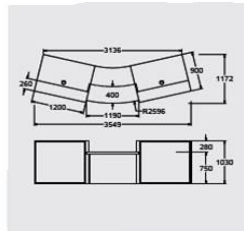

LCB-2D

White lacquered light box surround and white paned @ **£5584.00**

White lacquered light box surround and coloured panel @ **£6334.00**

White solid surface light box surround and white panel @ **£6907.00**

White solid surface light box surround and coloured panel @ **£7657.00**