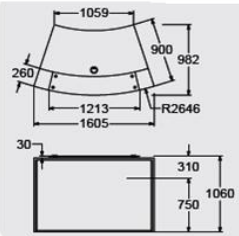

LBP Compact

- White lacquered light box surround and white paned @ **£3286.00**
- White lacquered light box surround and coloured panel @ **£3736.00**
- White solid surface light box surround and white panel @ **£4372.00**
- White solid surface light box surround and coloured panel @ **£4821.00**