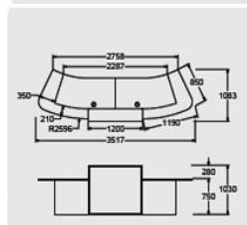

LCB-2W

White lacquered light box surround and white paned @ **£3547.00**

White lacquered light box surround and coloured panel @ **£3922.00**

White solid surface light box surround and white panel @ **£4208.00**

White solid surface light box surround and coloured panel @ **£4583.00**