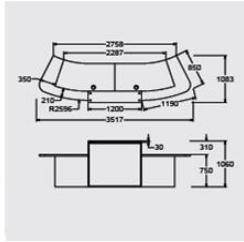

LCBP-2W

White lacquered light box surround and white paned @ **£3804.00**

White lacquered light box surround and coloured panel @ **£4178.00**

White solid surface light box surround and white panel @ **£4465.00**

White solid surface light box surround and coloured panel @ **£4840.00**