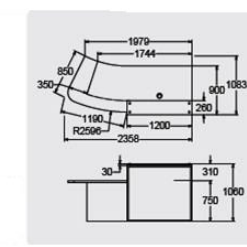

LCBP-1WR

White lacquered light box surround and white paned @ **£3121.00**

White lacquered light box surround and coloured panel @ **£3495.00**

White solid surface light box surround and white panel @ **£3668.00**

White solid surface light box surround and coloured panel @ **£4043.00**