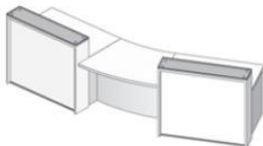

LCBP-2D

White lacquered light box surround and white paned @ **£6098.00**

White lacquered light box surround and coloured panel @ **£6847.00**

White solid surface light box surround and white panel @ **£7421.00**

White solid surface light box surround and coloured panel @ **£8170.00**

All prices exclude VAT and include delivery to mainland UK during normal working hours