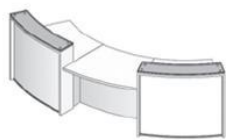

LBP-2D

White lacquered light box surround and white paned @ **£7033.00**

White lacquered light box surround and coloured panel @ **£7782.00**

White solid surface light box surround and white panel @ **£8338.00**

White solid surface light box surround and coloured panel @ **£9088.00**