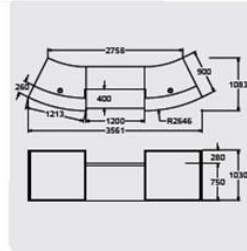

LBC-2D

White lacquered light box surround and white paned @ **£6425.00**

White lacquered light box surround and coloured panel @ **£7174.00**

White solid surface light box surround and white panel @ **£7731.00**

White solid surface light box surround and coloured panel @ **£8481.00**