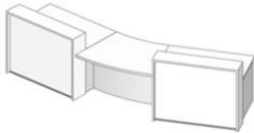

LCB-2D

White lacquered light box surround and white paned @ **£5584.00**

White lacquered light box surround and coloured panel @ **£6334.00**

White solid surface light box surround and white panel @ **£6907.00**

White solid surface light box surround and coloured panel @ **£7657.00**