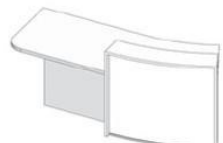

LBC-1WR

White lacquered light box surround and white paned @ **£2989.00**

White lacquered light box surround and coloured panel @ **£3362.00**

White solid surface light box surround and white panel @ **£3640.00**

White solid surface light box surround and coloured panel @ **£4015.00**