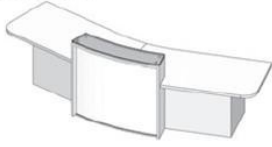

White lacquered light box surround and white paned @ **£3952.00**

White lacquered light box surround and coloured panel @ **£4327.00**

White solid surface light box surround and white panel @ **£4606.00**

White solid surface light box surround and coloured panel @ **£4980.00**