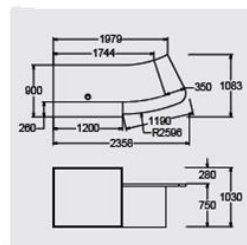

LCB-1WL

White lacquered light box surround and white paned @ **£2865.00**

White lacquered light box surround and coloured panel @ **£3239.00**

White solid surface light box surround and white panel @ **£3411.00**

White solid surface light box surround and coloured panel @ **£3786.00**