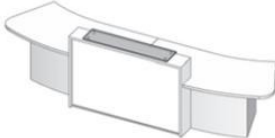

LCBP-2WC

White lacquered light box surround and white paned @ **4060.00**

White lacquered light box surround and coloured panel @ **£4559.00**

White solid surface light box surround and white panel @ **£5153.00**

White solid surface light box surround and coloured panel @ **£5653.00**