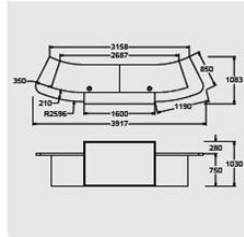

LCB-2WC

White lacquered light box surround and white paned @ **£3804.00**

White lacquered light box surround and coloured panel @ **£4303.00**

White solid surface light box surround and white panel @ **£4897.00**

White solid surface light box surround and coloured panel @ **£5396.00**