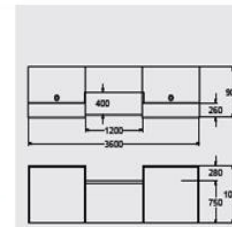

LC-2D

White lacquered light box surround and white paned @ **£5490.00**

White lacquered light box surround and coloured panel @ **£6239.00**

White solid surface light box surround and white panel @ **£6813.00**

White solid surface light box surround and coloured panel @ **£7562.00**