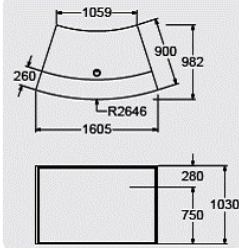

## Lightbox back-lit front panel colours

evolution<sup>®</sup> light is available with or without post mounted glass counter in a range of 3 colours as standard

LB Compact

- White lacquered light box surround and white paned @ **£3030.00**
- White lacquered light box surround and coloured panel @ **£3479.00**
- White solid surface light box surround and white panel @ **£4115.00**
- White solid surface light box surround and coloured panel @ **£4565.00**