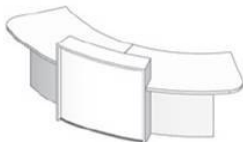

LB-2W

- White lacquered light box surround and white paned @ **£3494.00**
- White lacquered light box surround and coloured panel @ **£3868.00**
- White solid surface light box surround and white panel @ **£4147.00**
- White solid surface light box surround and coloured panel @ **£4521.00**