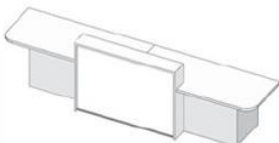

LC-2WC

White lacquered light box surround and white paned @ **£2584.00**

White lacquered light box surround and coloured panel @ **£3033.00**

White solid surface light box surround and white panel @ **£3568.00**

White solid surface light box surround and coloured panel @ **£4018.00**