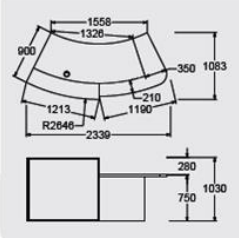

LB-1WL

- White lacquered light box surround and white paned @ **£3237.00**
- White lacquered light box surround and coloured panel @ **£3612.00**
- White solid surface light box surround and white panel @ **£3891.00**
- White solid surface light box surround and coloured panel @ **£4265.00**