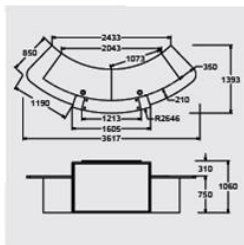

LBP-2WC

White lacquered light box surround and white paned @ **£4443.00**

White lacquered light box surround and coloured panel @ **£4943.00**

White solid surface light box surround and white panel @ **£5650.00**

White solid surface light box surround and coloured panel @ **£6149.00**