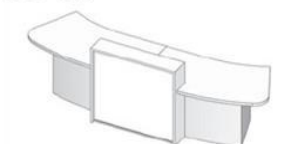

LCB-2W

White lacquered light box surround and white paned @ **£3547.00**

White lacquered light box surround and coloured panel @ **£3922.00**

White solid surface light box surround and white panel @ **£4208.00**

White solid surface light box surround and coloured panel @ **£4583.00**