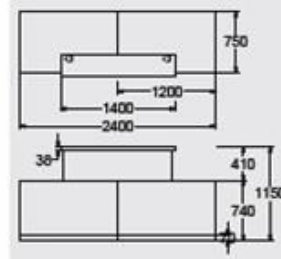

C1

- C1 Laminate no plinth @ **£2523.00**
- C1 Laminate flush plinth @ **£2671.00**
- C1 Laminate recessed plinth @ **£2892.00**
- C1 Veneer no plinth @ £3275.00
- C1 Veneer flush plinth @ £3422.00
- C1 Veneer recessed plinth @ £3643.00