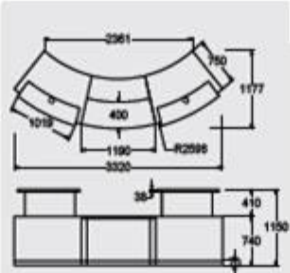

B1-DDAL

B2-DDAL

B1-2LR

B2-2LR

B1-2DDALR

B2-2DDALR

Left or Right hand options

- B1D Laminate no plinth @ £3142.00
- B1D Laminate flush plinth @ £3311.00
- B1D Laminate recessed plinth @ £3693.00
- B1D Veneer no plinth @ £3857.00
- B1D Veneer flush plinth @ £4027.00
- B1D Veneer recessed plinth @ £4234.00