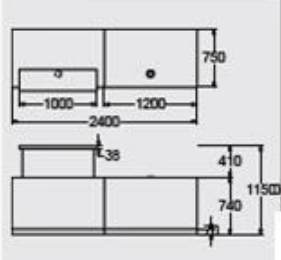

C1-L

Left or Right and options

- C1L Laminate no plinth @ **£2318.00**
- C1L Laminate flush plinth @ **£2466.00**
- C1L Laminate recessed plinth @ **£2688.00**
- C1L Veneer no plinth @ £3030.00
- C1L Veneer flush plinth @ £3177.00
- C1L Veneer recessed plinth @ £3398.00