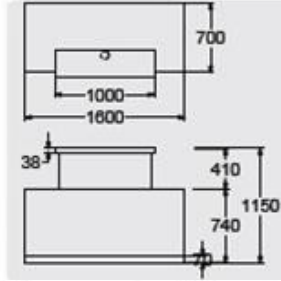

Express desks priced in bold are available on a 7-10 day lead time

C1 Compact

- C1C Laminate no plinth @ **£1807.00**
- C1C Laminate flush plinth @ **£1917.00**
- C1C Laminate recessed plinth @ **£2547.00**
- C1C Veneer no plinth @ £2161.00
- C1C Veneer flush plinth @ £2271.00
- C1C Veneer recessed plinth @ £2419.00