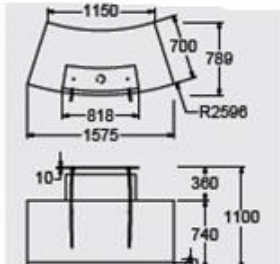

B2 Compact

- B2C Laminate no plinth @ **£2277.00**
- B2C Laminate flush plinth @ **£2387.00**
- B2C Laminate recessed plinth @ **£2608.00**
- B2C Veneer no plinth @ £2748.00
- B2C Veneer flush plinth @ £2858.00
- B2C Veneer recessed plinth @ £3079.00