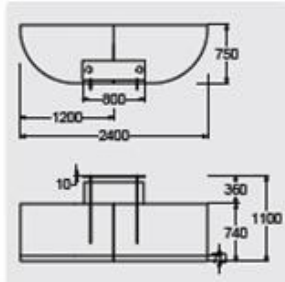

CB1 Laminate no plinth @ **£2931.00**

CB1 Laminate flush plinth @ **£3086.00**

CB1 Laminate recessed plinth @ **£3434.00**

CB1 Veneer no plinth @ £3590.00

CB1 Veneer flush plinth @ £3745.00

CB1 Veneer recessed plinth @ £4094.00

CB2