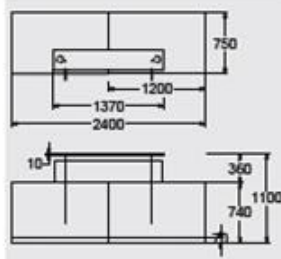

C2

- C2 Laminate no plinth @ **£2929.00**
- C2 Laminate flush plinth @ **£3076.00**
- C2 Laminate recessed plinth @ **£3297.00**
- C2 Veneer no plinth @ £3564.00
- C2 Veneer flush plinth @ £3712.00
- C2 Veneer recessed plinth @ £3933.00