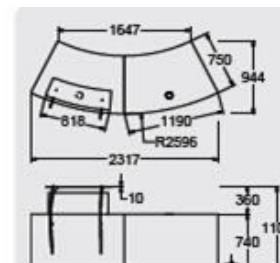

B2-L

- Left or Right hand options
- B2L Laminate no plinth @ **£3123.00**
- B2L Laminate flush plinth @ **£3270.00**
- B2L Laminate recessed plinth @ **£3602.00**
- B2L Veneer no plinth @ £3681.00
- B2L Veneer flush plinth @ £3828.00
- B2L Veneer recessed plinth @ £4160.00