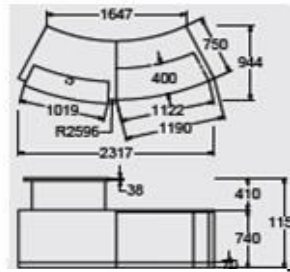

B1-DDAL

Left or Right hand options

- B1D Laminate no plinth @ £3142.00
- B1D Laminate flush plinth @ £3311.00
- B1D Laminate recessed plinth @ £3693.00
- B1D Veneer no plinth @ £3857.00
- B1D Veneer flush plinth @ £4027.00
- B1D Veneer recessed plinth @ £4234.00

Left or Right hand options

- B2D Laminate no plinth @ £3438.00
- B2D Laminate flush plinth @ £3608.00
- B2D Laminate recessed plinth @ £2649.00
- B2D veneer no plinth @ £4081.00
- B2D Veneer flush plinth @ £4250.00
- B2D Veneer recessed plinth @ £4632.00

B12 Laminate no plinth @ £4283.00

- B12 Laminate flush plinth @ £4482.00
- B12 Laminate recessed plinth @ £4930.00
- B12 Veneer no plinth @ £5183.00
- B12 Veneer flush plinth @ £5382.00
- B12 Veneer recessed plinth @ £5829.00

B22 Laminate no plinth @ £4876.00

- B22 Laminate flush plinth @ £5075.00
- B22 Laminate recessed plinth @ £5523.00
- B22 Veneer no plinth @ £5631.00
- B22 Veneer flush plinth @ £5839.00
- B22 Veneer recessed plinth @ £6548.00

B12D Laminate no plinth @ £4504.00

- B12D Laminate flush plinth @ £4719.00
- B12D Laminate recessed plinth @ £5202.00
- B12D Veneer no plinth @ £5462.00
- B12D Veneer flush plinth @ £5677.00
- B12D Veneer recessed plinth @ £6160.00

B22D Laminate no plinth @ £5097.00

- B22D Laminate flush plinth @ £5312.00
- B22D Laminate recessed plinth @ £5794.00
- B22D Veneer no plinth @ £5910.00
- B22d Veneer flush plinth @ £6125.00
- B22d Veneer recessed plinth @ £6608.00