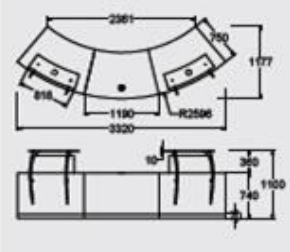

B1-DDAL

B2-DDAL

B1-2LR

B2-2LR

B1-2DDALR

B2-2DDALR

Left or Right hand options

- B1D Laminate no plinth @ £3142.00
- B1D Laminate flush plinth @ £3311.00
- B1D Laminate recessed plinth @ £3693.00
- B1D Veneer no plinth @ £3857.00
- B1D Veneer flush plinth @ £4027.00
- B1D Veneer recessed plinth @ £4234.00