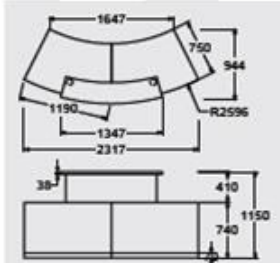

B1

- B1 Laminate no plinth @ **£3057.00**
- B1 Laminate flush plinth @ **£3205.00**
- B1 Laminate recessed plinth @ **£3536.00**
- B1 Veneer no plinth @ £3724.00
- B1 Veneer flush plinth @ £3871.00
- B1 Veneer recessed plinth @ £4202.00