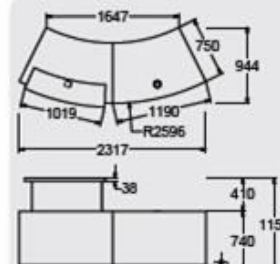

B1-L

- Left or Right hand options
- B1L Laminate no plinth @ **£2826.00**
- B1L Laminate flush plinth @ **£2974.00**
- B1L Laminate recessed plinth @ **£3305.00**
- B1L Veneer no plinth @ £3547.00
- B1L Veneer flush plinth @ £3604.00
- B1L Veneer recessed plinth @ £3936.00