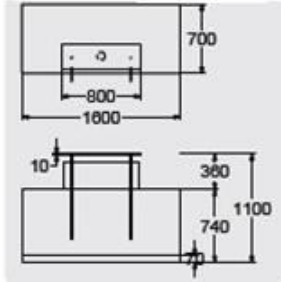

C2 Compact

- C2C Laminate no plinth @ **£2236.00**
- C2C Laminate flush plinth @ **£2347.00**
- C2C Laminate recessed plinth @ **£2547.00**
- C2C Veneer no plinth @ £2513.00
- C2C Veneer flush plinth @ £2623.00
- C2C Veneer recessed plinth @ £2771.00