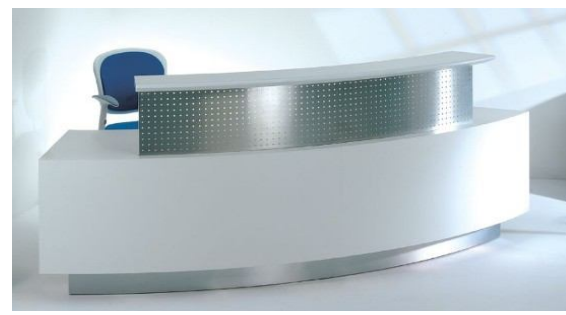

OFFICE REALITY LTD

Evolution reception desks

Contact us on 01823 663880 or email us at info@officereality.co.uk

Affordable expertise @ www.officereality.co.uk