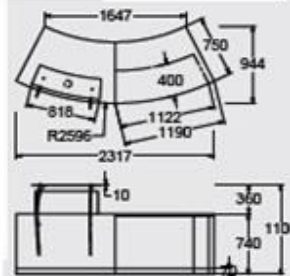

B2-DDAL

Left or Right hand options

- B1D Laminate no plinth @ £3142.00
- B1D Laminate flush plinth @ £3311.00
- B1D Laminate recessed plinth @ £3693.00
- B1D Veneer no plinth @ £3857.00
- B1D Veneer flush plinth @ £4027.00
- B1D Veneer recessed plinth @ £4234.00

Left or Right hand options

- B2D Laminate no plinth @ £3438.00
- B2D Laminate flush plinth @ £3608.00
- B2D Laminate recessed plinth @ £2649.00
- B2D veneer no plinth @ £4081.00
- B2D Veneer flush plinth @ £4250.00
- B2D Veneer recessed plinth @ £4632.00

B12 Laminate no plinth @ £4283.00

- B12 Laminate flush plinth @ £4482.00
- B12 Laminate recessed plinth @ £4930.00
- B12 Veneer no plinth @ £5183.00
- B12 Veneer flush plinth @ £5382.00
- B12 Veneer recessed plinth @ £5829.00

B22 Laminate no plinth @ £4876.00

- B22 Laminate flush plinth @ £5075.00
- B22 Laminate recessed plinth @ £5523.00
- B22 Veneer no plinth @ £5631.00
- B22 Veneer flush plinth @ £5839.00
- B22 Veneer recessed plinth @ £6548.00

B12D Laminate no plinth @ £4504.00

- B12D Laminate flush plinth @ £4719.00
- B12D Laminate recessed plinth @ £5202.00
- B12D Veneer no plinth @ £5462.00
- B12D Veneer flush plinth @ £5677.00
- B12D Veneer recessed plinth @ £6160.00

B22D Laminate no plinth @ £5097.00

- B22D Laminate flush plinth @ £5312.00
- B22D Laminate recessed plinth @ £5794.00
- B22D Veneer no plinth @ £5910.00
- B22d Veneer flush plinth @ £6125.00
- B22d Veneer recessed plinth @ £6608.00