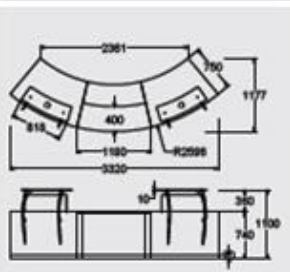

B1-DDAL

B2-DDAL

B1-2LR

B2-2LR

B1-2DDALR

B2-2DDALR

Left or Right hand options

- B1D Laminate no plinth @ £3142.00
- B1D Laminate flush plinth @ £3311.00
- B1D Laminate recessed plinth @ £3693.00
- B1D Veneer no plinth @ £3857.00
- B1D Veneer flush plinth @ £4027.00
- B1D Veneer recessed plinth @ £4234.00