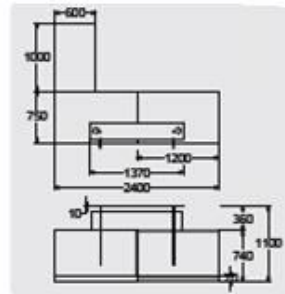

Left or Right hand options

C1SL Laminate no plinth @ £3262.00

C1SL Laminate flush plinth @ £3476.00

C1SL Laminate recessed plinth @ £3796.00

C1SL Veneer no plinth @ £4299.00

C1SL Veneer flush plinth @ £4513.00

C1SL Veneer recessed plinth @ £4834.00

C2-SL