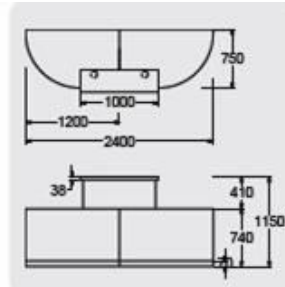

CB1

CB1 Laminate no plinth @ **£2931.00**

CB1 Laminate flush plinth @ **£3086.00**

CB1 Laminate recessed plinth @ **£3434.00**

CB1 Veneer no plinth @ £3590.00

CB1 Veneer flush plinth @ £3745.00

CB1 Veneer recessed plinth @ £4094.00

CB2

CB2 Laminate no plinth @ **£3228.00**

CB2 Laminate flush plinth @ **£3086.00**

CB2 Laminate recessed plinth @ **£3730.00**

CB2 Veneer no plinth @ £3814.00

CB2 Veneer flush plinth @ £3969.00

CB2 Veneer recessed plinth @ £4317.00

C1-SL

Left or Right hand options

C1SL Laminate no plinth @ £3262.00

C1SL Laminate flush plinth @ £3476.00

C1SL Laminate recessed plinth @ £3796.00

C1SL Veneer no plinth @ £4299.00

C1SL Veneer flush plinth @ £4513.00

C1SL Veneer recessed plinth @ £4834.00

C2-SL

Left or Right hand options

C2SL Laminate no plinth @ £3668.00

C2SL Laminate flush plinth @ £3881.00

C2SL Laminate recessed plinth @ £4202.00

C2SL Veneer no plinth @ £4589.00

C2SL Veneer flush plinth @ £4803.00

C2SL Veneer recessed plinth @ £5123.00

All prices exclude VAT and include delivery and installation to mainland UK during normal working hours