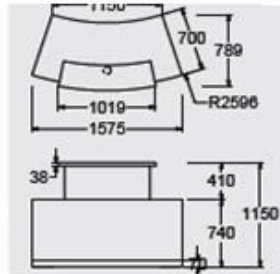

- B1C Laminate no plinth @ **£1981.00**
- B1C Laminate flush plinth @ **£2091.00**
- B1C Laminate recessed plinth @ **£2312.00**
- B1C Veneer no plinth @ £2523.00
- B1C Veneer flush plinth @ £2634.00
- B1C Veneer recessed plinth @ £2854.00