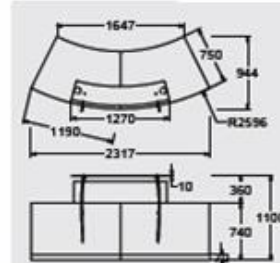

B2

- B2 Laminate no plinth @ **£3312.00**
- B2 Laminate flush plinth @ **£3459.00**
- B2 Laminate recessed plinth @ **£3791.00**
- B2 Veneer no plinth @ £3869.00
- B2 Veneer flush plinth @ £4017.00
- B2 Veneer recessed plinth @ £4348.00