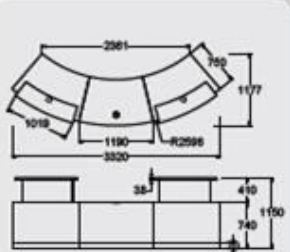

B1-2LR

Left or Right hand options

- B1D Laminate no plinth @ £3142.00
- B1D Laminate flush plinth @ £3311.00
- B1D Laminate recessed plinth @ £3693.00
- B1D Veneer no plinth @ £3857.00
- B1D Veneer flush plinth @ £4027.00
- B1D Veneer recessed plinth @ £4234.00

Left or Right hand options

- B2D Laminate no plinth @ £3438.00
- B2D Laminate flush plinth @ £3608.00
- B2D Laminate recessed plinth @ £2649.00
- B2D veneer no plinth @ £4081.00
- B2D Veneer flush plinth @ £4250.00
- B2D Veneer recessed plinth @ £4632.00

B12 Laminate no plinth @ £4283.00

- B12 Laminate flush plinth @ £4482.00
- B12 Laminate recessed plinth @ £4930.00
- B12 Veneer no plinth @ £5183.00
- B12 Veneer flush plinth @ £5382.00
- B12 Veneer recessed plinth @ £5829.00

B22 Laminate no plinth @ £4876.00

- B22 Laminate flush plinth @ £5075.00
- B22 Laminate recessed plinth @ £5523.00
- B22 Veneer no plinth @ £5631.00
- B22 Veneer flush plinth @ £5839.00
- B22 Veneer recessed plinth @ £6548.00

B12D Laminate no plinth @ £4504.00

- B12D Laminate flush plinth @ £4719.00
- B12D Laminate recessed plinth @ £5202.00
- B12D Veneer no plinth @ £5462.00
- B12D Veneer flush plinth @ £5677.00
- B12D Veneer recessed plinth @ £6160.00

B22D Laminate no plinth @ £5097.00

- B22D Laminate flush plinth @ £5312.00
- B22D Laminate recessed plinth @ £5794.00
- B22D Veneer no plinth @ £5910.00
- B22d Veneer flush plinth @ £6125.00
- B22d Veneer recessed plinth @ £6608.00