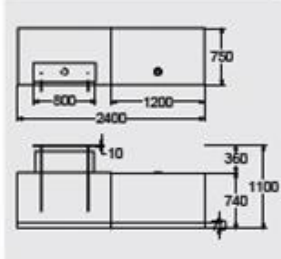

C2-L

- C2L Laminate no plinth @ **£2747.00**
- C2L Laminate flush plinth @ **£3383.00**
- C2L Laminate recessed plinth @ **£3116.00**
- C2L Veneer no plinth @ £3383.00
- C2L Veneer flush plinth @ £3530.00
- C2L Veneer recessed plinth @ £3751.00