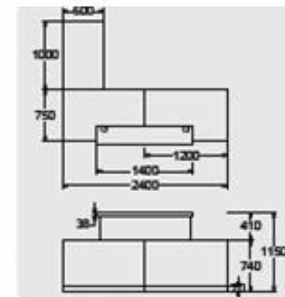

C1-SL

Left or Right hand options

C1SL Laminate no plinth @ £3262.00

C1SL Laminate flush plinth @ £3476.00

C1SL Laminate recessed plinth @ £3796.00

C1SL Veneer no plinth @ £4299.00

C1SL Veneer flush plinth @ £4513.00