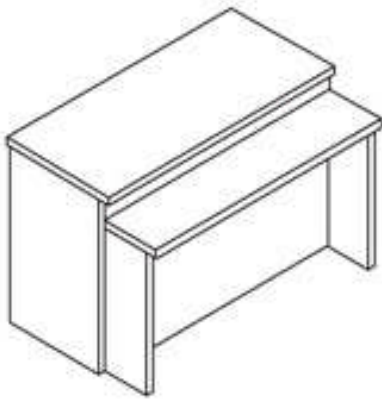

Straight counter top boxes in Wood or light grey laminates

- 600mm @ £68.00
- 800mm @ £75.00
- 1000mm @ £82.00
- 1200mm @ £87.00
- 1400mm @ £90.00
- 1500mm @ £95.00
- 1600mm @ £102.00
- 1800mm @ £109.00

300mm deep 480mm high

Curved counter tops in wood or light grey laminates

- 800mm radius @ £77.00
- 1000mm radius @ £90.00
- 1200mm radius @ £97.00
- 1400mm radius @ £99.00
- 1500mm radius @ £107.00
- 1600mm radius @ £109.00
- 1800mm radius @ £110.00
- 2000mm radius @ £115.00