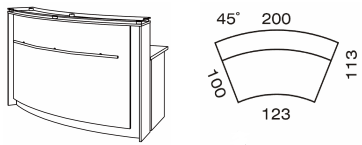

2000mm 45 degree module @ **£2684.00**
Additional rail @ **£212.00**