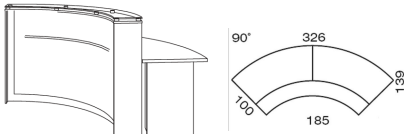

3260mm 90 degree module @ **£3382.00**
Additional rail @ **£186.00**