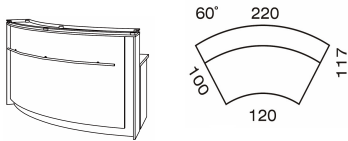

2200mm 60 degree module @ **£2932.00**
Additional rail @ **£227.00**