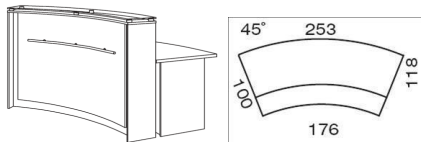

2530mm 45 degree unit @ **£2736.00**
Additional rail @ **£179.00**