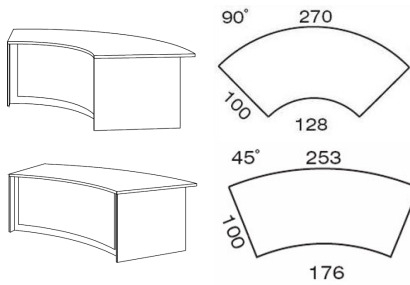

2700mm 90 degree unit @ **£1314.00**

2530mm 45 degree unit @ **£1392.00**