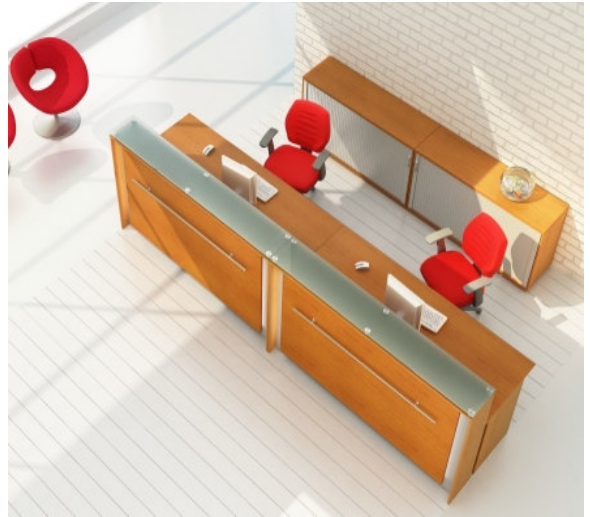

OFFICE REALITY LTD

Flash Reception desks

Technical specification

All elements are made from 3 ply two sided laminated chipboard, resistant to wear, discolouration, temperature, alcohols, acids, salts and water vapour.

Edges are 2mm PVC in matching colour

Counter tops are 10mm matt or smoked glass fixed on steel polished separators

Lighting is situated between back and front reception panel

One polished rail is provide as standard, additional rails can be provide at an extra cost