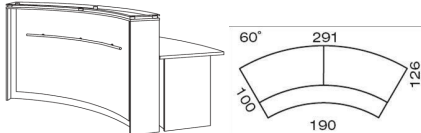

2910mm 60 degree module @ **£3100.00**
Additional rail @ **£211.00**