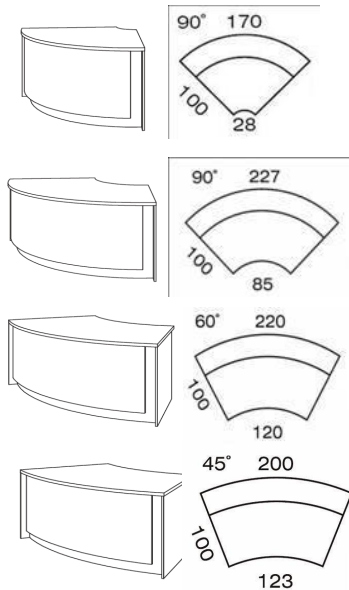

Curved low units with lighting

- 1700mm 90 degree unit @ **1222.00**
- 2270mm 90 degree unit @ **£1512.00**
- 2220mm 60 degree unit @ **£1440.00**
- 2000mm 45 degree unit @ **£1338.00**