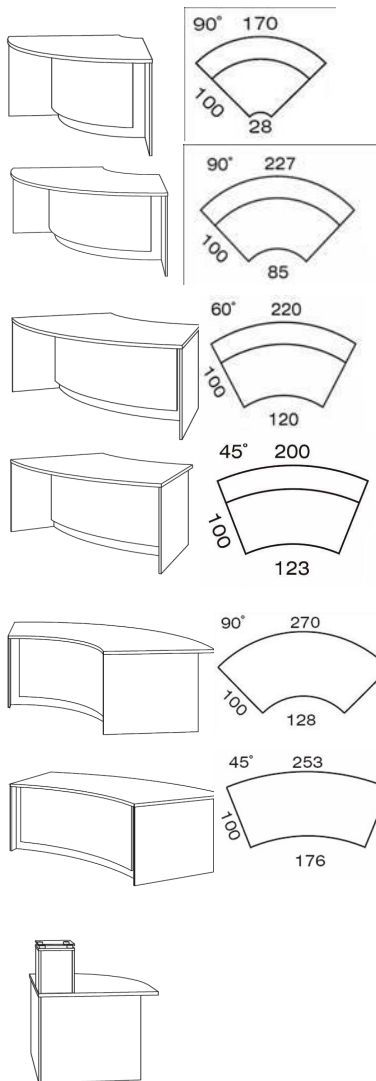

2910mm 60 degree module @ **£3100.00**
Additional rail @ **£211.00**

2530mm 45 degree unit @ **£2736.00**
Additional rail @ **£179.00**

Low reception unit with lighting

- 800mm wide x 1000mm deep x 740mm high @ **£372.00**
- 1000mm wide as above @ **£392.00**
- 1200mm wide as above @ **£424.00**
- 1400mm wide as above @ **£444.00**
- 1600mm wide as above @ **£466.00**
- 1800mm wide as above @ **£486.00**
- 2000mm wide as above @ **£516.00**
- 2200mm wide as above @ **£540.00**
- 2400mm wide as above @ **£560.00**

Straight DDA units with lighting

- 800mm wide x 1000mm deep x 740mm high @ **£372.00**
- 1000mm wide as above @ **£392.00**
- 1200mm wide as above @ **£424.00**
- 1400mm wide as above @ **£444.00**
- 1600mm wide as above @ **£466.00**
- 1800mm wide as above @ **£486.00**
- 2000mm wide as above @ **£516.00**
- 2200mm wide as above @ **£540.00**
- 2400mm wide as above @ **£560.00**

Curved low units with lighting

- 1700mm 90 degree unit @ **1222.00**
- 2270mm 90 degree unit @ **£1512.00**
- 2220mm 60 degree unit @ **£1440.00**
- 2000mm 45 degree unit @ **£1338.00**

2700mm 90 degree unit @ **£1314.00**

2530mm 45 degree unit @ **£1392.00**

Curved DDA modules with lighting

1700mm 90 degree unit @ **£994.00**

2270mm 90 degree unit @ **£1260.00**

2200mm 60 degree unit @ **£1260.00**

2000mm 45 degree unit @ **£1196.00**