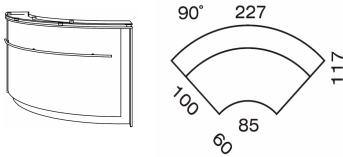

2270mm 90 degree module @ **£3188.00**
Additional rail @ **£205.00**