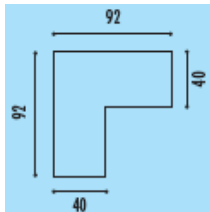

Tops and sides are 40mm Beech, Grey, Cherry or Walnut with Anti shock ABS edge matched with top. EPC painted sheet metal in silver
Counters are independent to cupboards or desks

Counter for use with desks 1100mm high
800mm wide @ **£95.00**
1000mm wide @ **£107.00**
1200mm wide @ **£119.00**
1400mm wide @ **£127.00**
1600mm wide @ **£143.00**

Counter for use with cupboards
860mm wide @ **£97.00**
1290mm wide @ **£122.00**
1720mm wide @ **£206.00**
2150mm wide @ **£245.00**

Low counter
800mm wide @ **£154.00**
1200mm wide @ **£171.00**

Internal 90 degree counter
Wood finish @ **£348.00**
Metal panel in silver and beech counter top @ **£471.00**

Internal 90 degree counter with shelves
Wood finish @ **£472.00**
Metal panel in silver with beech top and shelves @ **£408.00**

External 90 degree unit with shelves
Wood finish @ **£427.00**
Metal panel in silver with beech top and shelves @ **£340.00**

90 degree straight counter
Wood finish @ **£222.00**

Side panels (required for all counters)
1100mm x 400mm @ **£72.00**