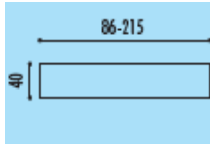

Tops and sides are 40mm Beech, Grey, Cherry or Walnut with Anti shock ABS edge matched with top. EPC painted sheet metal in silver
Counters are independent to cupboards or desks

Counter for use with desks 1100mm high
800mm wide @ **£95.00**
1000mm wide @ **£107.00**
1200mm wide @ **£119.00**
1400mm wide @ **£127.00**
1600mm wide @ **£143.00**

Counter for use with cupboards
860mm wide @ **£97.00**
1290mm wide @ **£122.00**
1720mm wide @ **£206.00**
2150mm wide @ **£245.00**

Low counter
800mm wide @ **£154.00**
1200mm wide @ **£171.00**

Internal 90 degree counter
Wood finish @ **£348.00**
Metal panel in silver and beech counter top @ **£471.00**

Internal 90 degree counter with shelves
Wood finish @ **£472.00**
Metal panel in silver with beech top and shelves @ **£408.00**

External 90 degree unit with shelves
Wood finish @ **£427.00**
Metal panel in silver with beech top and shelves @ **£340.00**

90 degree straight counter
Wood finish @ **£222.00**

Side panels (required for all counters)
1100mm x 400mm @ **£72.00**