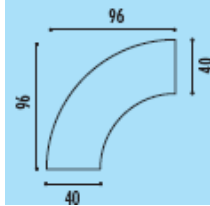

Tops and sides are 40mm Beech, Grey, Cherry or Walnut with Anti shock ABS edge matched with top. EPC painted sheet metal in silver
Counters are independent to cupboards or desks

Counter for use with desks 1100mm high
800mm wide @ **£95.00**
1000mm wide @ **£107.00**
1200mm wide @ **£119.00**
1400mm wide @ **£127.00**
1600mm wide @ **£143.00**

Counter for use with cupboards
860mm wide @ **£97.00**
1290mm wide @ **£122.00**
1720mm wide @ **£206.00**
2150mm wide @ **£245.00**

Low counter
800mm wide @ **£154.00**
1200mm wide @ **£171.00**

Internal 90 degree counter
Wood finish @ **£348.00**
Metal panel in silver and beech counter top @ **£471.00**

Internal 90 degree counter with shelves
Wood finish @ **£472.00**
Metal panel in silver with beech top and shelves @ **£408.00**

External 90 degree unit with shelves
Wood finish @ **£427.00**
Metal panel in silver with beech top and shelves @ **£340.00**

90 degree straight counter
Wood finish @ **£222.00**

Side panels (required for all counters)
1100mm x 400mm @ **£72.00**