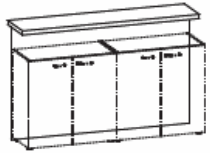

Tops and sides are 40mm Beech, Grey, Cherry or Walnut with Anti shock ABS edge matched with top. EPC painted sheet metal in silver
Counters are independent to cupboards or desks

Counter for use with desks 1100mm high
800mm wide @ **£95.00**
1000mm wide @ **£107.00**
1200mm wide @ **£119.00**
1400mm wide @ **£127.00**
1600mm wide @ **£143.00**

Counter for use with cupboards
860mm wide @ **£97.00**
1290mm wide @ **£122.00**
1720mm wide @ **£206.00**
2150mm wide @ **£245.00**

Low counter
800mm wide @ **£154.00**
1200mm wide @ **£171.00**

Internal 90 degree counter
Wood finish @ **£348.00**
Metal panel in silver and beech counter top @ **£471.00**

Internal 90 degree counter with shelves
Wood finish @ **£472.00**
Metal panel in silver with beech top and shelves @ **£408.00**

External 90 degree unit with shelves
Wood finish @ **£427.00**
Metal panel in silver with beech top and shelves @ **£340.00**

90 degree straight counter
Wood finish @ **£222.00**

Side panels (required for all counters)
1100mm x 400mm @ **£72.00**