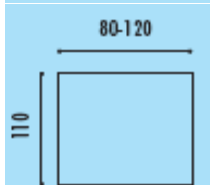

Tops and sides are 40mm Beech, Grey, Cherry or Walnut with Anti shock ABS edge matched with top. EPC painted sheet metal in silver
Counters are independent to cupboards or desks

Counter for use with desks 1100mm high
800mm wide @ **£95.00**
1000mm wide @ **£107.00**
1200mm wide @ **£119.00**
1400mm wide @ **£127.00**
1600mm wide @ **£143.00**

Counter for use with cupboards
860mm wide @ **£97.00**
1290mm wide @ **£122.00**
1720mm wide @ **£206.00**
2150mm wide @ **£245.00**

Low counter
800mm wide @ **£154.00**
1200mm wide @ **£171.00**

Internal 90 degree counter
Wood finish @ **£348.00**
Metal panel in silver and beech counter top @ **£471.00**

Internal 90 degree counter with shelves
Wood finish @ **£472.00**
Metal panel in silver with beech top and shelves @ **£408.00**

External 90 degree unit with shelves
Wood finish @ **£427.00**
Metal panel in silver with beech top and shelves @ **£340.00**

90 degree straight counter
Wood finish @ **£222.00**

Side panels (required for all counters)
1100mm x 400mm @ **£72.00**