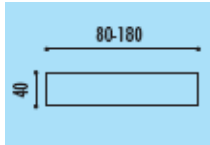

Tops and sides are 40mm Beech, Grey, Cherry or Walnut with Anti shock ABS edge matched with top. EPC painted sheet metal in silver
Counters are independent to cupboards or desks

Counter for use with desks 1100mm high
800mm wide @ **£95.00**
1000mm wide @ **£107.00**
1200mm wide @ **£119.00**
1400mm wide @ **£127.00**
1600mm wide @ **£143.00**

Counter for use with cupboards
860mm wide @ **£97.00**
1290mm wide @ **£122.00**
1720mm wide @ **£206.00**
2150mm wide @ **£245.00**

Low counter
800mm wide @ **£154.00**
1200mm wide @ **£171.00**

Internal 90 degree counter
Wood finish @ **£348.00**
Metal panel in silver and beech counter top @ **£471.00**

Internal 90 degree counter with shelves
Wood finish @ **£472.00**
Metal panel in silver with beech top and shelves @ **£408.00**

External 90 degree unit with shelves
Wood finish @ **£427.00**
Metal panel in silver with beech top and shelves @ **£340.00**

90 degree straight counter
Wood finish @ **£222.00**

Side panels (required for all counters)
1100mm x 400mm @ **£72.00**