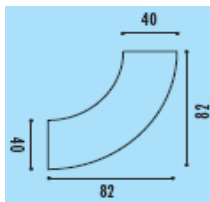

Tops and sides are 40mm Beech, Grey, Cherry or Walnut with Anti shock ABS edge matched with top. EPC painted sheet metal in silver
Counters are independent to cupboards or desks

Counter for use with desks 1100mm high
800mm wide @ **£95.00**
1000mm wide @ **£107.00**
1200mm wide @ **£119.00**
1400mm wide @ **£127.00**
1600mm wide @ **£143.00**

Counter for use with cupboards
860mm wide @ **£97.00**
1290mm wide @ **£122.00**
1720mm wide @ **£206.00**
2150mm wide @ **£245.00**

Low counter
800mm wide @ **£154.00**
1200mm wide @ **£171.00**

Internal 90 degree counter
Wood finish @ **£348.00**
Metal panel in silver and beech counter top @ **£471.00**

Internal 90 degree counter with shelves
Wood finish @ **£472.00**
Metal panel in silver with beech top and shelves @ **£408.00**

External 90 degree unit with shelves
Wood finish @ **£427.00**
Metal panel in silver with beech top and shelves @ **£340.00**

90 degree straight counter
Wood finish @ **£222.00**

Side panels (required for all counters)
1100mm x 400mm @ **£72.00**