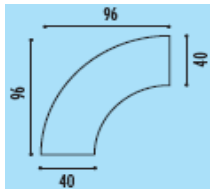

Tops and sides are 40mm Beech, Grey, Cherry or Walnut with Anti shock ABS edge matched with top. EPC painted sheet metal in silver
Counters are independent to cupboards or desks

Counter for use with desks 1100mm high
800mm wide @ **£95.00**
1000mm wide @ **£107.00**
1200mm wide @ **£119.00**
1400mm wide @ **£127.00**
1600mm wide @ **£143.00**

Counter for use with cupboards
860mm wide @ **£97.00**
1290mm wide @ **£122.00**
1720mm wide @ **£206.00**
2150mm wide @ **£245.00**

Low counter
800mm wide @ **£154.00**
1200mm wide @ **£171.00**

Internal 90 degree counter
Wood finish @ **£348.00**
Metal panel in silver and beech counter top @ **£471.00**

Internal 90 degree counter with shelves
Wood finish @ **£472.00**
Metal panel in silver with beech top and shelves @ **£408.00**

External 90 degree unit with shelves
Wood finish @ **£427.00**
Metal panel in silver with beech top and shelves @ **£340.00**

90 degree straight counter
Wood finish @ **£222.00**

Side panels (required for all counters)
1100mm x 400mm @ **£72.00**