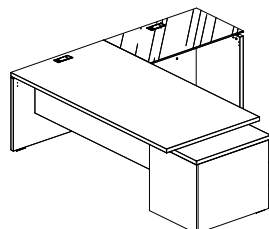

2060mm x 2000mm @ **£876.00**

2260mm x 2000mm @ **£896.00**

Rectangular executive desk with left or right handed 1000mm return in frosted or mocha glass

1800mm x 2000mm @ **£951.00**

2000mm x 2000mm @ **£972.00**

2400mm x 1200mm boat shaped @ **£476.00**

320mm x 1200mm boar shaped @ **£632.00**

Under desk pedestals and service units

Shallow drawer and filing drawer @ **£199.00**

Three shallow drawers @ **£186.00**

Dimensions

Width 420mm Depth 560mm Height 550mm

Shallow drawer, filing drawer and stationery drawer @ **£266.00**

Dimensions

Width 420mm Depth 600mm Height 635mm

Three shallow drawers, cupboard and CPU space

@ **£390.00**

Dimensions

Width 1100mm Depth 570mm Height 530mm

All prices exclude VAT and include delivery to mainland UK during normal working hours