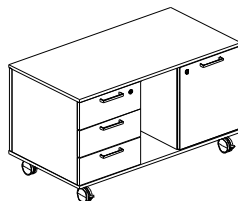

2400mm x 1200mm boat shaped @ **£476.00**

320mm x 1200mm boar shaped @ **£632.00**

Under desk pedestals and service units

Shallow drawer and filing drawer @ **£199.00**

Three shallow drawers @ **£186.00**

Dimensions

Width 420mm Depth 560mm Height 550mm

Shallow drawer, filing drawer and stationery drawer @ **£266.00**

Dimensions

Width 420mm Depth 600mm Height 635mm

Three shallow drawers, cupboard and CPU space

@ **£390.00**

Dimensions

Width 1100mm Depth 570mm Height 530mm

All prices exclude VAT and include delivery to mainland UK during normal working hours