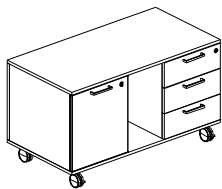

2400mm x 1200mm boat shaped @ **£476.00**

320mm x 1200mm boar shaped @ **£632.00**

Under desk pedestals and service units

Shallow drawer and filing drawer @ **£199.00**

Three shallow drawers @ **£186.00**

Dimensions

Width 420mm Depth 560mm Height 550mm

Shallow drawer, filing drawer and stationery drawer @ **£266.00**

Dimensions

Width 420mm Depth 600mm Height 635mm

Three shallow drawers, cupboard and CPU space

@ **£390.00**

Dimensions

Width 1100mm Depth 570mm Height 530mm

All prices exclude VAT and include delivery to mainland UK during normal working hours