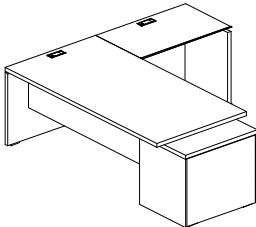

Rectangular desk with side panels

1800mm x 1000mm @ **£368.00**

2000mm x 1000mm @ **£390.00**

Rectangular desk with supporting 3 drawer desk pedestal

2060mm x 1000mm @ **£659.00**

2260mm x 1000mm @ **£678.00**

Rectangular executive desk with left or right handed 1000mm return

1800mm x 2000mm @ **£587.00**

2000mm x 2000mm @ **£608.00**

Rectangular desk with supporting desk drawer unit and left or right handed 1000mm return

Dimensions

Width 420mm Depth 560mm Height 550mm

Shallow drawer, filing drawer and stationery drawer @ **£266.00**

Dimensions

Width 420mm Depth 600mm Height 635mm

Three shallow drawers, cupboard and CPU space

@ **£390.00**

Dimensions

Width 1100mm Depth 570mm Height 530mm

All prices exclude VAT and include delivery to mainland UK during normal working hours