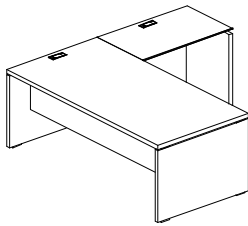

Rectangular desk with side panels

1800mm x 1000mm @ **£368.00**

2000mm x 1000mm @ **£390.00**

Rectangular desk with supporting 3 drawer desk pedestal

2060mm x 1000mm @ **£659.00**

2260mm x 1000mm @ **£678.00**

Rectangular executive desk with left or right handed 1000mm return

1800mm x 2000mm @ **£587.00**

2000mm x 2000mm @ **£608.00**

Rectangular desk with supporting desk drawer unit and left or right handed 1000mm return

Dimensions

Width 420mm Depth 560mm Height 550mm

Shallow drawer, filing drawer and stationery drawer @ **£266.00**

Dimensions

Width 420mm Depth 600mm Height 635mm

Three shallow drawers, cupboard and CPU space

@ **£390.00**

Dimensions

Width 1100mm Depth 570mm Height 530mm

All prices exclude VAT and include delivery to mainland UK during normal working hours