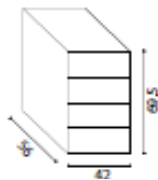

2 drawer under desk pedestal with box drawer, filing drawer, pen tray and concealed castors @ **£134.00**

Suspended pedestal with 2 box drawers for use with rectangular desks @ **£109.00**

Mobile cabinet with 3 box drawers and pen tray with roller shutter sides in aluminium silver finish

1310mm high x 420mm wide x 560mm deep @ **£297.00**

Extra high pedestal with 4 box drawers @ **£147.00**

**Extra high pedestal with desk return top**

450mm @ **£176.00**

600mm @ **£183.00**

800mm @ **£186.00**