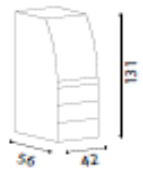

Mobile cabinet with 3 box drawers and pen tray with roller shutter sides in aluminium silver finish

1310mm high x 420mm wide x 560mm deep @ **£297.00**