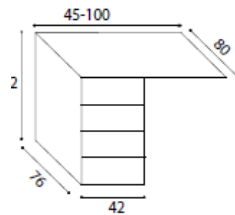

1310mm high x 420mm wide x 560mm deep @ **£297.00**

Extra high pedestal with 4 box drawers @ **£147.00**

**Extra high pedestal with desk return top**

450mm @ **£176.00**

600mm @ **£183.00**

800mm @ **£186.00**

1000mm @ **£190.00**

Extra high pedestal with 2 box drawers and filing drawer @ **£147.00**

Extra high pedestal with desk return top. Pedestal with 2 box drawers and filing drawer

- 450mm @ **£176.00**
- 600mm @ **£183.00**
- 800mm @ **£186.00**
- 1000mm @ **£190.00**

Extra high and extra deep pedestal with 4 box drawers @ **£190.00**

Extra deep pedestal with desk return top

- 450mm x 800mm @ **£215.00**
- 800mm x 800mm @ **£227.00**

Extra deep pedestal with extended top to sit alongside 800mm deep desk with two box drawers and filing drawer