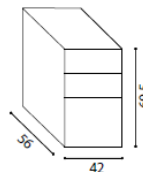

1310mm high x 420mm wide x 560mm deep @ **£297.00**

Extra high pedestal with 4 box drawers @ **£147.00**

**Extra high pedestal with desk return top**

450mm @ **£176.00**

600mm @ **£183.00**

800mm @ **£186.00**

1000mm @ **£190.00**

Extra high pedestal with 2 box drawers and filing drawer @ **£147.00**

Extra high pedestal with desk return top. Pedestal with 2 box drawers and filing drawer

- 450mm @ **£176.00**
- 600mm @ **£183.00**
- 800mm @ **£186.00**
- 1000mm @ **£190.00**