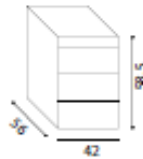

3 drawer under desk pedestal with 3 box drawers, pen tray and concealed castors @ **£134.00**