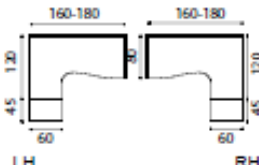

### Rectangular desks

- 800mm x 800mm @ **£81.00**
- 1200mm x 800mm @ **£91.00**
- 1400m x 800mm @ **£97.00**
- 1600mm x 800mm @ **£104.00**
- 1800mm x 800mm @ **£111.00**

### Freestanding desk return

- 800mm x 600mm @ **£77.00**
- 1000mm x 600mm @ **£83.00**

Desk supported return with silver white or black metal leg

800mm x 600mm @ **£83.00**

1000mm x 600mm @ **£86.00**

Left or right handed corner desks

1600mm x 1200mm @ **£187.00**

1800mm x 1220mm @ **£197.00**

Left or Right handed corner desks with supporting pedestal. Pedestal with 4 box

drawers or 2 box drawers and 1 filing drawer

1600mm x 1650mm @ **£295.00**