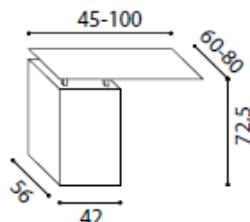

1000mm @ **£190.00**

Extra high pedestal with 2 box drawers and filing drawer @ **£147.00**

Extra high pedestal with desk return top. Pedestal with 2 box drawers and filing drawer

- 450mm @ **£176.00**
- 600mm @ **£183.00**
- 800mm @ **£186.00**
- 1000mm @ **£190.00**

Extra high and extra deep pedestal with 4 box drawers @ **£190.00**

Extra deep pedestal with desk return top

- 450mm x 800mm @ **£215.00**
- 800mm x 800mm @ **£227.00**

Extra deep pedestal with extended top to sit alongside 800mm deep desk with two box drawers and filing drawer

800mm deep @ **£190.00**

Extra deep pedestal with desk return top. Pedestal with 2 box drawers and filing drawer

- 450mm x 800mm @ **£215.00**
- 800mm x 800mm @ **£227.00**

Pedestal supporting desk return with 3 box drawers