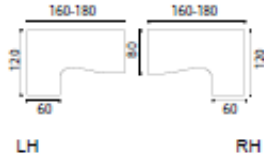

### Freestanding desk return

- 800mm x 600mm @ **£77.00**
- 1000mm x 600mm @ **£83.00**

Desk supported return with silver white or black metal leg

800mm x 600mm @ **£83.00**

1000mm x 600mm @ **£86.00**

Left or right handed corner desks