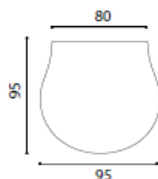

Pedestal supporting desk return with box drawer filing drawer and pen tray

- 450mm x 600mm @ **£176.00**
- 600mm x 600mm @ **£182.00**
- 800mm x 600mm @ **£184.00**
- 1000mm x 600mm @ **£189.00**

ZEN  
SOFT  
POP

Metal handles  
In Silver @ **£5.00**  
In Chrome @ **£6.00**

45 degree link top @ **£48.00**

90 degree link top with metal leg in silver, black or white @ **£90.00**

800mm diameter meeting end @ **£70.00**