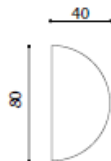

800mm diameter meeting end @ **£70.00**