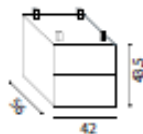

Suspended pedestal with 2 box drawers for use with rectangular desks @ **£109.00**