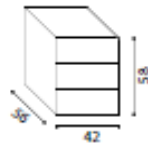

3 drawer under desk mobile pedestal @ **£116.00**