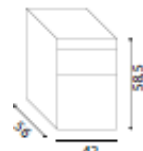

1600mm x 1200mm @ **£187.00**

1800mm x 1220mm @ **£197.00**

Left or Right handed corner desks with supporting pedestal. Pedestal with 4 box

drawers or 2 box drawers and 1 filing drawer

1600mm x 1650mm @ **£295.00**

1800mm x 1650mm @ **£304.00**

3 drawer under desk mobile pedestal @ **£116.00**

2 drawer under desk pedestal with box drawer and filing drawer @ **£116.00**

3 drawer under desk pedestal with 3 box drawers, pen tray and concealed castors @ **£134.00**