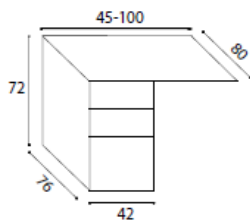

Extra deep pedestal with desk return top. Pedestal with 2 box drawers and filing drawer

- 450mm x 800mm @ **£215.00**
- 800mm x 800mm @ **£227.00**