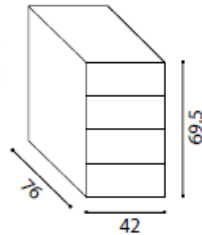

1310mm high x 420mm wide x 560mm deep @ **£297.00**

Extra high pedestal with 4 box drawers @ **£147.00**

**Extra high pedestal with desk return top**

450mm @ **£176.00**

600mm @ **£183.00**

800mm @ **£186.00**

1000mm @ **£190.00**

Extra high pedestal with 2 box drawers and filing drawer @ **£147.00**

Extra high pedestal with desk return top. Pedestal with 2 box drawers and filing drawer

- 450mm @ **£176.00**
- 600mm @ **£183.00**
- 800mm @ **£186.00**
- 1000mm @ **£190.00**