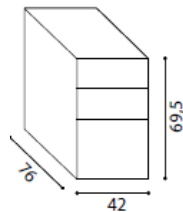

1310mm high x 420mm wide x 560mm deep @ **£297.00**

Extra high pedestal with 4 box drawers @ **£147.00**

**Extra high pedestal with desk return top**

450mm @ **£176.00**

600mm @ **£183.00**

800mm @ **£186.00**

1000mm @ **£190.00**

Extra high pedestal with 2 box drawers and filing drawer @ **£147.00**

Extra high pedestal with desk return top. Pedestal with 2 box drawers and filing drawer

- 450mm @ **£176.00**
- 600mm @ **£183.00**
- 800mm @ **£186.00**
- 1000mm @ **£190.00**

Extra high and extra deep pedestal with 4 box drawers @ **£190.00**

Extra deep pedestal with desk return top

- 450mm x 800mm @ **£215.00**
- 800mm x 800mm @ **£227.00**

Extra deep pedestal with extended top to sit alongside 800mm deep desk with two box drawers and filing drawer