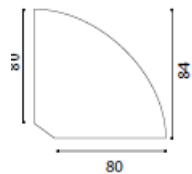

90 degree link top with metal leg in silver, black or white @ **£90.00**