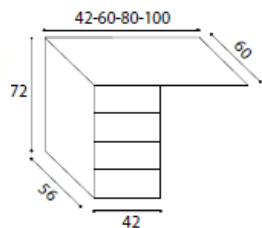

1310mm high x 420mm wide x 560mm deep @ **£297.00**

Extra high pedestal with 4 box drawers @ **£147.00**

**Extra high pedestal with desk return top**

450mm @ **£176.00**

600mm @ **£183.00**

800mm @ **£186.00**