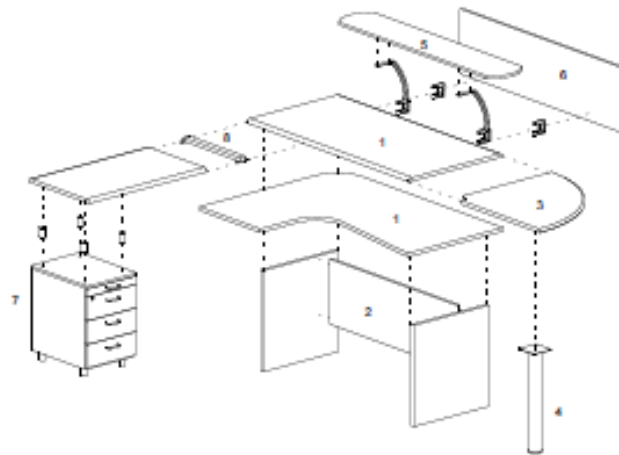

## Technical features Panel leg:

H.72

- TOP: 25 mm, melamine (washable, scratchproof and non reflective): user and visitor sides: soft formed edges (straight tops) or PVC (shaped tops) with "gull wing" profiles; other sides: straight edges
- PANEL LEG: solid 25 mm thick melamine panels (washable, scratchproof and non reflective); 2mm thick straight anti- shock ABS edges matched with the desktop (grey finish has black edges);
- MODESTY PANEL:
  - 18 mm, melamine (washable, scratchproof and non reflective);
  - perforated sheet metal, epoxy paint.

- 1) tops
- 2) Panel structure with melamine modesty panel
- 3) linking corner 90°
- 4) round leg
- 5) upper shelf
- 6) screen to be fixed to the desk
- 7) pedestal D.H. 3 drawers+pencil tray
- 8) linking profile for return