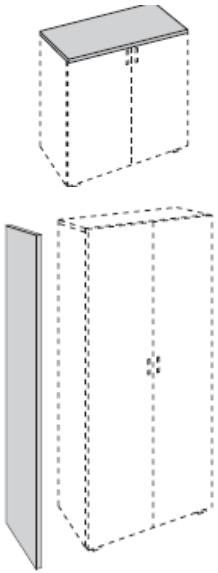

As above with upper smoked glass door @ **£348.00**

As above with upper Aluminium frame clear glass door @ **£468.00**

As above with Aluminium framed white or black glass door @ **£491.00**

2050mm high x 920mm wide x 500mm deep 2 door cupboard @ **£493.00**

As above with Aluminium framed clear glass doors @ **£769.00**

As above with Aluminium frame white or black glass doors @ **£850.00**

2050mm high x 920mm wide x 500mm deep with upper smoked glass doors @ **£515.00**

As above with Aluminium framed clear glass doors @ **£726.00**

As above with Aluminium frame black or white glass doors @ **£781.00**

38mm Finishing tops

460mm wide one door @ **£53.00**

920mm wide 2 door @ **£70.00**

1380mm wide 3 door @ **£82.00**

1840mm wide 4 door @ **£101.00**

2300mm wide 5 door @ **£131.00**

2760mm wide 6 door @ **£155.00**

38mm finishing sides

830mm high @ **£66.00**

1600mm high @ **£96.00**

2050mm high @ **£118.00**