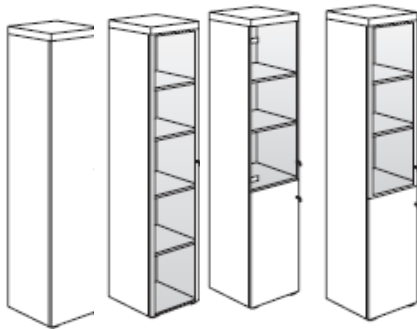

Top thickness is already included in the storage units height.

H 205 storage units: top included.

830mm high x 460mm wide x 500mm deep single door @ **£158.00**

As above with 4 drawers @ **£259.00**

830mm high x 920mm wide x 500mm deep 2 door unit @ **£222.00**

1600mm high x 460mm wide x 500mm deep single door @ **£241.00**

As above with single smoked glass door @ **£226.00**

As above with single Aluminium framed clear glass door @ **£361.00**

As above with Aluminium framed black or white glass door @ **£408.00**

1600mm high x 920mm wide x 500mm deep 2 door cupboard @ **£334.00**

As above with smoked glass doors @ **£348.00**

As above with Aluminium framed clear glass doors @ **£559.00**

As above with Aluminium framed white or black glass doors @ **£659.00**