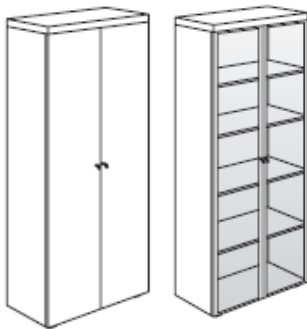

2050mm high x 460mm wide x 500mm deep single door cupboard @ **£362.00**

As above with Aluminium framed clear glass door @ **£479.00**

As above with Aluminium framed white or black glass door @ **£524.00**

As above with upper smoked glass door @ **£348.00**

As above with upper Aluminium frame clear glass door @ **£468.00**

As above with Aluminium framed white or black glass door @ **£491.00**

2050mm high x 920mm wide x 500mm deep 2 door cupboard @ **£493.00**