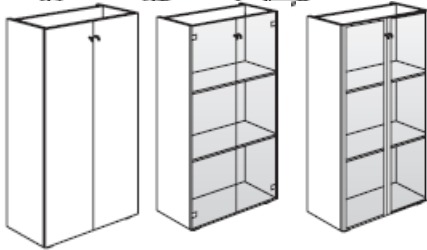

FLOAT glass 0.5cm thick.

Colours: **C** Transparent

SILK SCREEN glass 0.5cm thick.

Colours: **KV** Black - **WV** White

Various accessories are available.

ATTENTION

Order top of the H 83 / H 160 storage units separately (see page 75).

Top thickness is already included in the storage units height.

H 205 storage units: top included.

830mm high x 460mm wide x 500mm deep single door @ **£158.00**

As above with 4 drawers @ **£259.00**

830mm high x 920mm wide x 500mm deep 2 door unit @ **£222.00**

1600mm high x 460mm wide x 500mm deep single door @ **£241.00**

As above with single smoked glass door @ **£226.00**

As above with single Aluminium framed clear glass door @ **£361.00**

As above with Aluminium framed black or white glass door @ **£408.00**