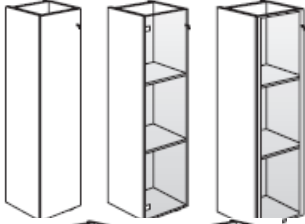

FLOAT glass 0.5cm thick.

Colours: **C** Transparent

SILK SCREEN glass 0.5cm thick.

Colours: **KV** Black - **WV** White

Various accessories are available.

ATTENTION

Order top of the H 83 / H 160 storage units separately (see page 75).

Top thickness is already included in the storage units height.

H 205 storage units: top included.

830mm high x 460mm wide x 500mm deep single door @ **£158.00**

As above with 4 drawers @ **£259.00**

830mm high x 920mm wide x 500mm deep 2 door unit @ **£222.00**

1600mm high x 460mm wide x 500mm deep single door @ **£241.00**

As above with single smoked glass door @ **£226.00**

As above with single Aluminium framed clear glass door @ **£361.00**

As above with Aluminium framed black or white glass door @ **£408.00**