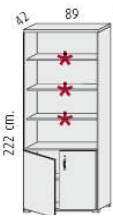

1850mm high x 890mm wide with 4 drawers @ £373.00

- 3 MFC height adjustable shelves.
- 1 MFC fixed shelf

1850mm high x 450mm wide open unit @ £139.00

- 3 MFC height adjustable shelves.
- 1 MFC fixed shelf.
- Door with lock.

1850mm high x 450mm wide unit with single door @ £165.00

- 3 MFC height adjustable shelves.
- 1 MFC fixed shelf.
- Door with lock.

1850mm high x 450mm wide with full single door @ £190.00

- 3 MFC 25 mm. thick height adjustable shelves.
- 1 MFC 25 mm. thick fixed shelf.

2220mm high x 890mm wide open unit @ £203.00

3 MFC 25 mm. thick height adjustable shelves.
1 MFC 25 mm. thick fixed shelf.

2220mm high x 890mm wide with 2 drawers @ £340.00

4 MFC 25 mm. thick height adjustable shelves.
1 MFC 25 mm. thick fixed shelf.
Doors with lock

2220mm high x 890mm wide with 2 x lower doors @ £247.00

4 MFC 25 mm. thick height adjustable shelves.
1 MFC 25 mm. thick fixed shelf.
Doors with lock.

2220mm high x 890mm wide with full double doors @ £295.00