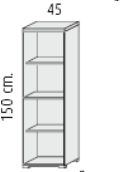

1500mm high x 890,mm wide unit with 2 drawers @ £283.00

89

- 3 MFC 25 mm. thick height adjustable shelves.
- 1 MFC 25 mm. thick fixed shelf.
- Doors with lock

1500mm high x 890mm wide with 2 lower doors @ £190.00

89

- 3 MFC 25 mm. thick height adjustable shelves.
- 1 MFC 25 mm. thick fixed shelf.
- Doors with lock.

1500mm high x 900mm wide with 2 full doors @ £213.00

89

- 2 MFC 25 mm. thick height adjustable shelves.
- 1 MFC 25 mm. thick fixed shelf .
- 4 drawers with lock.
- Anti tilt mechanism.

1500mm high x 900mm wide with 4 drawers @ £345.00

45

- 3 MFC height adjustable shelves.
- 1 MFC fixed shelf

1500mm high x 450mm wide open unit @ £105.00

45

- 3 MFC height adjustable shelves.
- 1 MFC fixed shelf.
- Door with lock.

1500mm high x 450mm wide with lower door @ £131.00

45

- 3 MFC height adjustable shelves.
- 1 MFC fixed shelf.
- Door with lock.

1500mm high x 450mm wide with single door @ £146.00

89

- 3 MFC 25 mm. thick height adjustable shelves.
- 1 MFC 25 mm. thick fixed shelf.