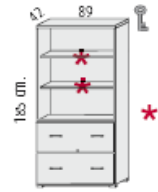

1500mm high x 900mm wide with 4 drawers @ £345.00

45

- 3 MFC height adjustable shelves.
- 1 MFC fixed shelf

1500mm high x 450mm wide open unit @ £105.00

45

- 3 MFC height adjustable shelves.
- 1 MFC fixed shelf.
- Door with lock.

1500mm high x 450mm wide with lower door @ £131.00

45

- 3 MFC height adjustable shelves.
- 1 MFC fixed shelf.
- Door with lock.

1500mm high x 450mm wide with single door @ £146.00

89

- 3 MFC 25 mm. thick height adjustable shelves.
- 1 MFC 25 mm. thick fixed shelf.

1850mm high x 900mm wide open unit @ £175.00

- 3 MFC 25 mm. thick height adjustable shelves.
- 1 MFC 25 mm. thick fixed shelf.

1850mm high x 890mm wide with 2 drawers @ £311.00

- 3 MFC 25 mm. thick height adjustable shelves.
- 1 MFC 25 mm. thick fixed shelf.
- Doors with lock

1850mm high x 890mm wide with 2 doors @ £219.00

- 3 MFC 25 mm. thick height adjustable shelves.
- 1 MFC 25 mm. thick fixed shelf.
- Doors with lock.

1850mm high x 890mm wide with 2 doors @ £293.00

- 2 MFC 25 mm. thick height adjustable shelves.
- 1 MFC 25 mm. thick fixed shelf.
- 4 drawers with lock.
- Anti tilt mechanism.