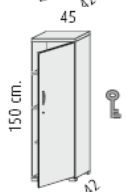

1500mm high x 900mm wide with 4 drawers @ £345.00

45

- 3 MFC height adjustable shelves.
- 1 MFC fixed shelf

1500mm high x 450mm wide open unit @ £105.00

45

- 3 MFC height adjustable shelves.
- 1 MFC fixed shelf.
- Door with lock.

1500mm high x 450mm wide with lower door @ £131.00

45

- 3 MFC height adjustable shelves.
- 1 MFC fixed shelf.
- Door with lock.

1500mm high x 450mm wide with single door @ £146.00

89

- 3 MFC 25 mm. thick height adjustable shelves.
- 1 MFC 25 mm. thick fixed shelf.