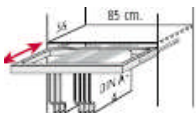

1500mm high @ £106.00 for these storage units

1800mm high @ £121.0 for these storage units

Optional Accessories

Pack of 2 additional shelves @ £27.00

Pack of 2 metal lateral filing shelves @ £58.00

Pull out filing frame @ £51.00