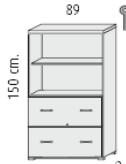

89

- 2 MFC 25 mm. thick height adjustable shelves.
- 1 MFC 25 mm. thick fixed shelf .
- 2 filing drawers.
- Anti tilt mechanism.

1500mm high x 890,mm wide unit with 2 drawers @ £283.00