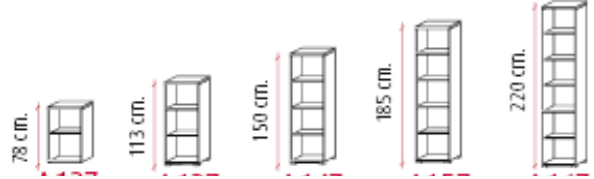

DARK GLASS WITH ALUMINIUM FRAME

1800mm doors @ £247.00 for these storage units

1500mm doors @ £215.00 for these storage units

890mm high @ £68.00 for these storage units

1130mm high @ £88.00 for these storage units

1500mm high @ £106.00 for these storage units

1800mm high @ £121.0 for these storage units

Optional Accessories

Pack of 2 additional shelves @ £27.00

Pack of 2 metal lateral filing shelves @ £58.00

Pull out filing frame @ £51.00