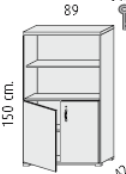

89

- 3 MFC 25 mm. thick height adjustable shelves.
- 1 MFC 25 mm. thick fixed shelf.

1500mm high x 890mm wide open unit @ £146.000

89

- 2 MFC 25 mm. thick height adjustable shelves.
- 1 MFC 25 mm. thick fixed shelf .
- 2 filing drawers.
- Anti tilt mechanism.

1500mm high x 890,mm wide unit with 2 drawers @ £283.00

89

- 3 MFC 25 mm. thick height adjustable shelves.
- 1 MFC 25 mm. thick fixed shelf.
- Doors with lock

1500mm high x 890mm wide with 2 lower doors @ £190.00