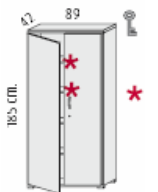

1500mm high x 450mm wide with lower door @ £131.00

45

- 3 MFC height adjustable shelves.
- 1 MFC fixed shelf.
- Door with lock.

1500mm high x 450mm wide with single door @ £146.00

89

- 3 MFC 25 mm. thick height adjustable shelves.
- 1 MFC 25 mm. thick fixed shelf.

1850mm high x 900mm wide open unit @ £175.00

- 3 MFC 25 mm. thick height adjustable shelves.
- 1 MFC 25 mm. thick fixed shelf.

1850mm high x 890mm wide with 2 drawers @ £311.00

- 3 MFC 25 mm. thick height adjustable shelves.
- 1 MFC 25 mm. thick fixed shelf.
- Doors with lock

1850mm high x 890mm wide with 2 doors @ £219.00

- 3 MFC 25 mm. thick height adjustable shelves.
- 1 MFC 25 mm. thick fixed shelf.
- Doors with lock.

1850mm high x 890mm wide with 2 doors @ £293.00

- 2 MFC 25 mm. thick height adjustable shelves.
- 1 MFC 25 mm. thick fixed shelf.
- 4 drawers with lock.
- Anti tilt mechanism.

1850mm high x 890mm wide with 4 drawers @ £373.00

- 3 MFC height adjustable shelves.
- 1 MFC fixed shelf

1850mm high x 450mm wide open unit @ £139.00

- 3 MFC height adjustable shelves.
- 1 MFC fixed shelf.
- Door with lock.