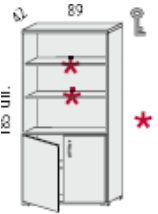

1500mm high x 900mm wide with 4 drawers @ £345.00

45

- 3 MFC height adjustable shelves.
- 1 MFC fixed shelf

1500mm high x 450mm wide open unit @ £105.00

45

- 3 MFC height adjustable shelves.
- 1 MFC fixed shelf.
- Door with lock.

1500mm high x 450mm wide with lower door @ £131.00

45

- 3 MFC height adjustable shelves.
- 1 MFC fixed shelf.
- Door with lock.

1500mm high x 450mm wide with single door @ £146.00

89

- 3 MFC 25 mm. thick height adjustable shelves.
- 1 MFC 25 mm. thick fixed shelf.

1850mm high x 900mm wide open unit @ £175.00

- 3 MFC 25 mm. thick height adjustable shelves.
- 1 MFC 25 mm. thick fixed shelf.

1850mm high x 890mm wide with 2 drawers @ £311.00

- 3 MFC 25 mm. thick height adjustable shelves.
- 1 MFC 25 mm. thick fixed shelf.
- Doors with lock

1850mm high x 890mm wide with 2 doors @ £219.00

- 3 MFC 25 mm. thick height adjustable shelves.
- 1 MFC 25 mm. thick fixed shelf.
- Doors with lock.

1850mm high x 890mm wide with 2 doors @ £293.00

- 2 MFC 25 mm. thick height adjustable shelves.
- 1 MFC 25 mm. thick fixed shelf.
- 4 drawers with lock.
- Anti tilt mechanism.