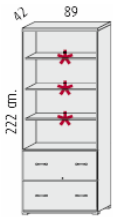

1850mm high x 890mm wide with 4 drawers @ £373.00

- 3 MFC height adjustable shelves.
- 1 MFC fixed shelf

1850mm high x 450mm wide open unit @ £139.00

- 3 MFC height adjustable shelves.
- 1 MFC fixed shelf.
- Door with lock.

1850mm high x 450mm wide unit with single door @ £165.00

- 3 MFC height adjustable shelves.
- 1 MFC fixed shelf.
- Door with lock.

1850mm high x 450mm wide with full single door @ £190.00

- 3 MFC 25 mm. thick height adjustable shelves.
- 1 MFC 25 mm. thick fixed shelf.

2220mm high x 890mm wide open unit @ £203.00

3 MFC 25 mm. thick height adjustable shelves.
1 MFC 25 mm. thick fixed shelf.

2220mm high x 890mm wide with 2 drawers @ £340.00

4 MFC 25 mm. thick height adjustable shelves.
1 MFC 25 mm. thick fixed shelf.
Doors with lock

2220mm high x 890mm wide with 2 x lower doors @ £247.00

4 MFC 25 mm. thick height adjustable shelves.
1 MFC 25 mm. thick fixed shelf.
Doors with lock.

2220mm high x 890mm wide with full double doors @ £295.00