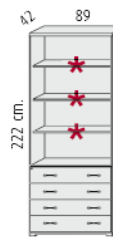

1850mm high x 450mm wide unit with single door @ £165.00

- 3 MFC height adjustable shelves.
- 1 MFC fixed shelf.
- Door with lock.

1850mm high x 450mm wide with full single door @ £190.00

- 3 MFC 25 mm. thick height adjustable shelves.
- 1 MFC 25 mm. thick fixed shelf.

2220mm high x 890mm wide open unit @ £203.00

3 MFC 25 mm. thick height adjustable shelves.
1 MFC 25 mm. thick fixed shelf.

2220mm high x 890mm wide with 2 drawers @ £340.00

4 MFC 25 mm. thick height adjustable shelves.
1 MFC 25 mm. thick fixed shelf.
Doors with lock

2220mm high x 890mm wide with 2 x lower doors @ £247.00

4 MFC 25 mm. thick height adjustable shelves.
1 MFC 25 mm. thick fixed shelf.
Doors with lock.

2220mm high x 890mm wide with full double doors @ £295.00