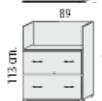

• 1 height adjustable inner shelf.

780mm high open unit @ £79.00

• 2 filing drawers with lock.
• Anti tilt mechanism.

780mm high 2 drawer unit @ £217.00

• Doors with lock.
• 1 height adjustable inner shelf.

1130mm high 2 door unit @ £121.00

• 2 height adjustable inner shelves
• 1 fixed shelf

1130mm high with 2 drawers @ £244.00

• 1 height adjustable inner shelf.
• 1 fixed shelf.
• 2 filing drawers with lock.
• Anti tilt mechanism