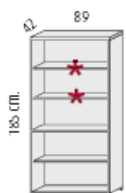

89

- 3 MFC 25 mm. thick height adjustable shelves.
- 1 MFC 25 mm. thick fixed shelf.
- Doors with lock.

1500mm high x 900mm wide with 2 full doors @ £213.00

89

- 2 MFC 25 mm. thick height adjustable shelves.
- 1 MFC 25 mm. thick fixed shelf .
- 4 drawers with lock.
- Anti tilt mechanism.

1500mm high x 900mm wide with 4 drawers @ £345.00

45

- 3 MFC height adjustable shelves.
- 1 MFC fixed shelf

1500mm high x 450mm wide open unit @ £105.00

45

- 3 MFC height adjustable shelves.
- 1 MFC fixed shelf.
- Door with lock.

1500mm high x 450mm wide with lower door @ £131.00

45

- 3 MFC height adjustable shelves.
- 1 MFC fixed shelf.
- Door with lock.

1500mm high x 450mm wide with single door @ £146.00

89

- 3 MFC 25 mm. thick height adjustable shelves.
- 1 MFC 25 mm. thick fixed shelf.

1850mm high x 900mm wide open unit @ £175.00

- 3 MFC 25 mm. thick height adjustable shelves.
- 1 MFC 25 mm. thick fixed shelf.

1850mm high x 890mm wide with 2 drawers @ £311.00

- 3 MFC 25 mm. thick height adjustable shelves.
- 1 MFC 25 mm. thick fixed shelf.
- Doors with lock