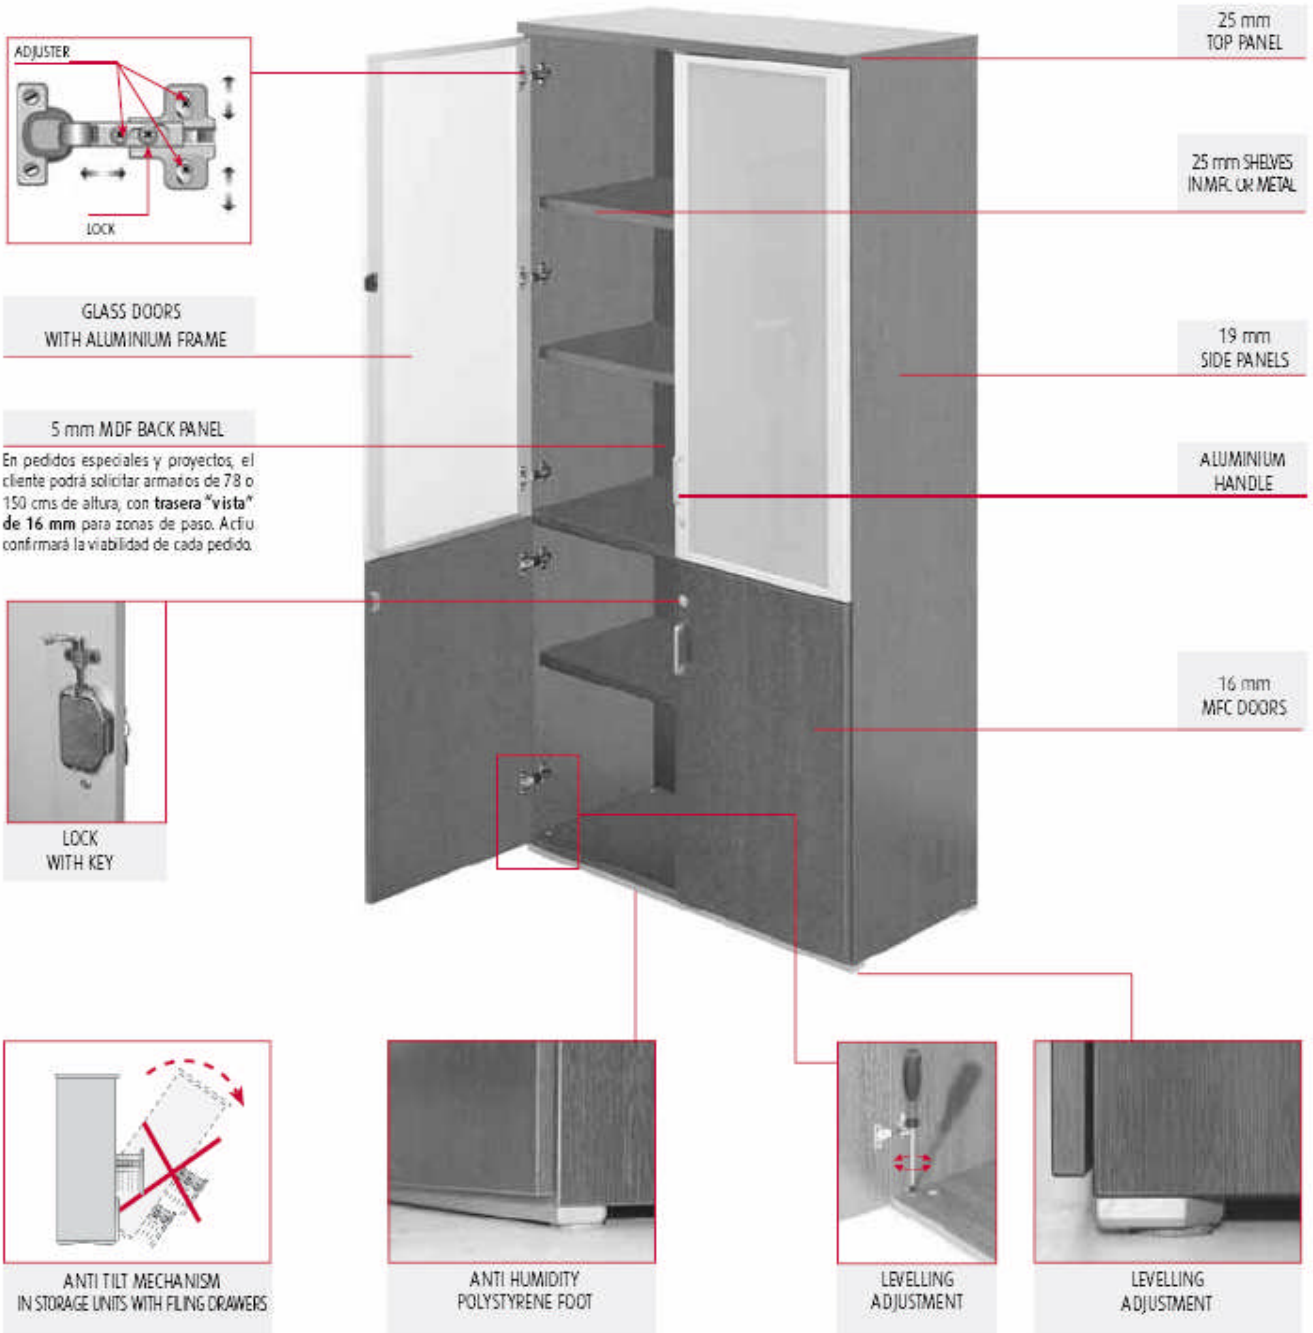

MELAMINE

BLANCO ROTO
WHITE
BLANC CASSÉ

00

ERABLE
MAPLE
ERABLE

18

ROBLE
LIGHT OAK
CHÈNE

16

OLMO
ELM
ORME

12

NOGAL
WALNUT
NOYER

17

WENGUE
WENGUE
WENGUE

19