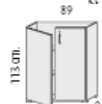

• 1 height adjustable inner shelf.

780mm high open unit @ £79.00

• 2 filing drawers with lock.
• Anti tilt mechanism.

780mm high 2 drawer unit @ £217.00

• Doors with lock.
• 1 height adjustable inner shelf.

1130mm high 2 door unit @ £121.00

• 2 height adjustable inner shelves
• 1 fixed shelf

1130mm high with 2 drawers @ £244.00

• 1 height adjustable inner shelf.
• 1 fixed shelf.
• 2 filing drawers with lock.
• Anti tilt mechanism

1130mm high with 2 full doors @ £165.00

• 2 height adjustable shelves.
• 1 fixed shelf.
• Doors with lock.

Lockable Glass doors with Aluminium frame

FROSTED GLASS WITH ALUMINIUM FRAME

BLUE GLASS WITH ALUMINIUM FRAME