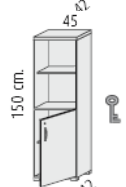

1500mm high x 890,mm wide unit with 2 drawers @ £283.00

89

- 3 MFC 25 mm. thick height adjustable shelves.
- 1 MFC 25 mm. thick fixed shelf.
- Doors with lock

1500mm high x 890mm wide with 2 lower doors @ £190.00

89

- 3 MFC 25 mm. thick height adjustable shelves.
- 1 MFC 25 mm. thick fixed shelf.
- Doors with lock.

1500mm high x 900mm wide with 2 full doors @ £213.00

89

- 2 MFC 25 mm. thick height adjustable shelves.
- 1 MFC 25 mm. thick fixed shelf .
- 4 drawers with lock.
- Anti tilt mechanism.

1500mm high x 900mm wide with 4 drawers @ £345.00

45

- 3 MFC height adjustable shelves.
- 1 MFC fixed shelf

1500mm high x 450mm wide open unit @ £105.00

45

- 3 MFC height adjustable shelves.
- 1 MFC fixed shelf.
- Door with lock.

1500mm high x 450mm wide with lower door @ £131.00

45

- 3 MFC height adjustable shelves.
- 1 MFC fixed shelf.
- Door with lock.

1500mm high x 450mm wide with single door @ £146.00

89

- 3 MFC 25 mm. thick height adjustable shelves.
- 1 MFC 25 mm. thick fixed shelf.