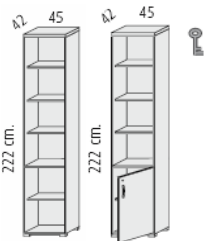

1850mm high x 450mm wide unit with single door @ £165.00

- 3 MFC height adjustable shelves.
- 1 MFC fixed shelf.
- Door with lock.

1850mm high x 450mm wide with full single door @ £190.00

- 3 MFC 25 mm. thick height adjustable shelves.
- 1 MFC 25 mm. thick fixed shelf.

2220mm high x 890mm wide open unit @ £203.00

3 MFC 25 mm. thick height adjustable shelves.
1 MFC 25 mm. thick fixed shelf.

2220mm high x 890mm wide with 2 drawers @ £340.00

4 MFC 25 mm. thick height adjustable shelves.
1 MFC 25 mm. thick fixed shelf.
Doors with lock

2220mm high x 890mm wide with 2 x lower doors @ £247.00

4 MFC 25 mm. thick height adjustable shelves.
1 MFC 25 mm. thick fixed shelf.
Doors with lock.

2220mm high x 890mm wide with full double doors @ £295.00

3 MFC 25 mm. thick height adjustable shelves.
1 MFC 25 mm. thick fixed shelf.
4 drawers.
Anti tilt mechanism.

2220mm high x 890mm wide with 4 x drawers @ £402.00

MFC height adjustable shelves.
MFC 25 mm. thick fixed shelf.