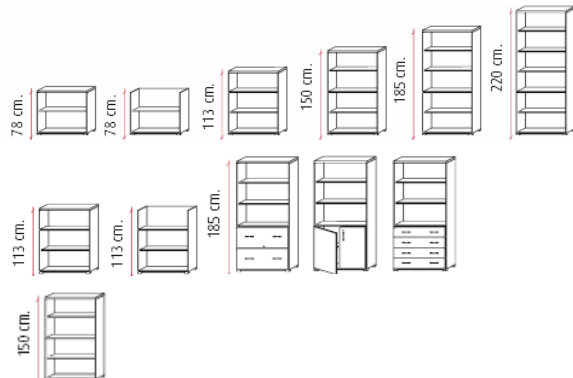

1130mm high with 2 full doors @ £165.00

• 2 height adjustable shelves.
• 1 fixed shelf.
• Doors with lock.

Lockable Glass doors with Aluminium frame

FROSTED GLASS WITH ALUMINIUM FRAME

BLUE GLASS WITH ALUMINIUM FRAME

DARK GLASS WITH ALUMINIUM FRAME

780mm high @ £136.00 for these storage unit

1130mm high @ £177.00 for these storage units

1500mm high @ £214.00 for storage units

FROSTED GLASS WITH ALUMINIUM FRAME

BLUE GLASS WITH ALUMINIUM FRAME