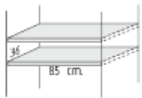

DARK GLASS WITH ALUMINIUM FRAME

1800mm doors @ £247.00 for these storage units

1500mm doors @ £215.00 for these storage units

890mm high @ £68.00 for these storage units

1130mm high @ £88.00 for these storage units

1500mm high @ £106.00 for these storage units

1800mm high @ £121.0 for these storage units

Optional Accessories

Pack of 2 additional shelves @ £27.00

Pack of 2 metal lateral filing shelves @ £58.00

Pull out filing frame @ £51.00