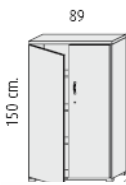

89

- 3 MFC 25 mm. thick height adjustable shelves.
- 1 MFC 25 mm. thick fixed shelf.

1500mm high x 890mm wide open unit @ £146.000

89

- 2 MFC 25 mm. thick height adjustable shelves.
- 1 MFC 25 mm. thick fixed shelf .
- 2 filing drawers.
- Anti tilt mechanism.

1500mm high x 890,mm wide unit with 2 drawers @ £283.00

89

- 3 MFC 25 mm. thick height adjustable shelves.
- 1 MFC 25 mm. thick fixed shelf.
- Doors with lock

1500mm high x 890mm wide with 2 lower doors @ £190.00