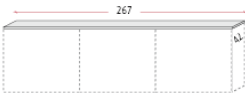

2220mm high x 890mm wide with 2 x lower doors @ £247.00

4 MFC 25 mm. thick height adjustable shelves.
1 MFC 25 mm. thick fixed shelf.
Doors with lock.

2220mm high x 890mm wide with full double doors @ £295.00

3 MFC 25 mm. thick height adjustable shelves.
1 MFC 25 mm. thick fixed shelf.
4 drawers.
Anti tilt mechanism.

2220mm high x 890mm wide with 4 x drawers @ £402.00

MFC height adjustable shelves.
MFC 25 mm. thick fixed shelf.

2220mm high x 450mm wide open unit @ £166.00

2220mm high x 450mm wide with single door @ £189.00

Models without tops

78 cm height modules

113 cm height modules

(Set of Bolts included on each storage units)

We recommend to link any layout done with this storage system in order to gain stability by using the linking kit included.

1780mm long common top for 2 cupboards @ £40.00

2670mm long common top for 3 cupboards @ £56.00