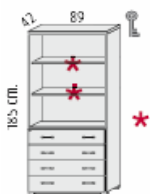

1500mm high x 450mm wide with lower door @ £131.00

45

- 3 MFC height adjustable shelves.
- 1 MFC fixed shelf.
- Door with lock.

1500mm high x 450mm wide with single door @ £146.00

89

- 3 MFC 25 mm. thick height adjustable shelves.
- 1 MFC 25 mm. thick fixed shelf.

1850mm high x 900mm wide open unit @ £175.00

- 3 MFC 25 mm. thick height adjustable shelves.
- 1 MFC 25 mm. thick fixed shelf.

1850mm high x 890mm wide with 2 drawers @ £311.00

- 3 MFC 25 mm. thick height adjustable shelves.
- 1 MFC 25 mm. thick fixed shelf.
- Doors with lock

1850mm high x 890mm wide with 2 doors @ £219.00

- 3 MFC 25 mm. thick height adjustable shelves.
- 1 MFC 25 mm. thick fixed shelf.
- Doors with lock.

1850mm high x 890mm wide with 2 doors @ £293.00

- 2 MFC 25 mm. thick height adjustable shelves.
- 1 MFC 25 mm. thick fixed shelf.
- 4 drawers with lock.
- Anti tilt mechanism.

1850mm high x 890mm wide with 4 drawers @ £373.00

- 3 MFC height adjustable shelves.
- 1 MFC fixed shelf

1850mm high x 450mm wide open unit @ £139.00

- 3 MFC height adjustable shelves.
- 1 MFC fixed shelf.
- Door with lock.