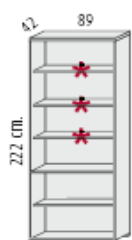

1850mm high x 890mm wide with 2 doors @ £219.00

- 3 MFC 25 mm. thick height adjustable shelves.
- 1 MFC 25 mm. thick fixed shelf.
- Doors with lock.

1850mm high x 890mm wide with 2 doors @ £293.00

- 2 MFC 25 mm. thick height adjustable shelves.
- 1 MFC 25 mm. thick fixed shelf.
- 4 drawers with lock.
- Anti tilt mechanism.

1850mm high x 890mm wide with 4 drawers @ £373.00

- 3 MFC height adjustable shelves.
- 1 MFC fixed shelf

1850mm high x 450mm wide open unit @ £139.00

- 3 MFC height adjustable shelves.
- 1 MFC fixed shelf.
- Door with lock.

1850mm high x 450mm wide unit with single door @ £165.00

- 3 MFC height adjustable shelves.
- 1 MFC fixed shelf.
- Door with lock.

1850mm high x 450mm wide with full single door @ £190.00

- 3 MFC 25 mm. thick height adjustable shelves.
- 1 MFC 25 mm. thick fixed shelf.

2220mm high x 890mm wide open unit @ £203.00

3 MFC 25 mm. thick height adjustable shelves.
1 MFC 25 mm. thick fixed shelf.

2220mm high x 890mm wide with 2 drawers @ £340.00

4 MFC 25 mm. thick height adjustable shelves.
1 MFC 25 mm. thick fixed shelf.
Doors with lock