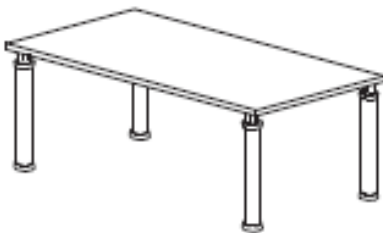

Angoli diritti
Straight corners
Coins droits
Прямые углы
Ángulos derechos

Side panel desks in Light oak, Caneletto walnut or wenge

1750mm x 900mm @ £486.00

2000mm x 900mm @ £509.00

As above with shaped sides

1750mm x 900mm @ £590.00

2000mm x 900mm @ £511.00

Angoli arrotondati
Rounded corners
Coins arrondis
Оакругленные углы
Ángulos redondeados

Desks with metal legs in epc silver or chrome

Silver legs

1750mm x 900mm @ £463.00

2000mm x 900mm @ £477.00

Chrome legs

1750mm x 900mm @ £729.00

2000mm x 900mm @ £750.00

Desks with glass tops

Silver legs

1750mm x 900mm clear glass @ £932.00

1750mm x 900mm frosted glass @ £1056.00

1750mm x 900mm black glass @ £1041.00

1750mm x 900mm white glass @ £1292.00

2000mm x 900mm clear glass @ £981.00

2000mm x 900mm frosted glass @ £1121.00

2000mm x 900mm black glass @ £1177.00

2000mm x 900mm white glass @ £1391.00