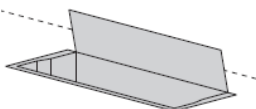

Cable management tray with side access @ £110.00

Cable management tray with hinged top access
300mm x 110mm @ £62.00

Modesty Panels

For rectangular desks in wood finishes

1500mm x 350mm @ £59.00

For glass top desks in aluminium finish