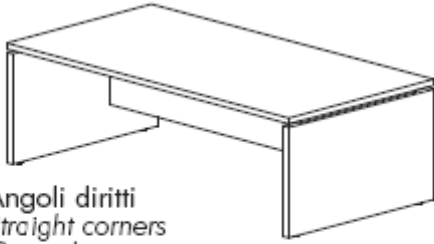

Angoli diritti
Straight corners
Coins droits
Прямые углы
Ángulos derechos

Side panel desks in Light oak, Caneletto walnut or wenge

1750mm x 900mm @ £486.00

2000mm x 900mm @ £509.00

As above with shaped sides

1750mm x 900mm @ £590.00

2000mm x 900mm @ £511.00

Angoli arrotondati
Rounded corners
Coins arrondis
Оакругленные углы
Ángulos redondeados

Desks with metal legs in epc silver or chrome

Silver legs

1750mm x 900mm @ £463.00

2000mm x 900mm @ £477.00

Chrome legs

1750mm x 900mm @ £729.00

2000mm x 900mm @ £750.00

Desks with glass tops

Silver legs

1750mm x 900mm clear glass @ £932.00

1750mm x 900mm frosted glass @ £1056.00

1750mm x 900mm black glass @ £1041.00

1750mm x 900mm white glass @ £1292.00

2000mm x 900mm clear glass @ £981.00

2000mm x 900mm frosted glass @ £1121.00

2000mm x 900mm black glass @ £1177.00

2000mm x 900mm white glass @ £1391.00