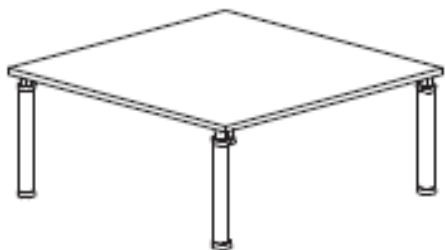

Frosted glass @ £1647.00

Black glass @ £1728.00

White glass @ £1981.00

Supported return for elliptical desk

In wood finishes

1060mm x 600mm @ £227.00

Square meeting table/desk with metal legs.

Tops in wood finishes or glass