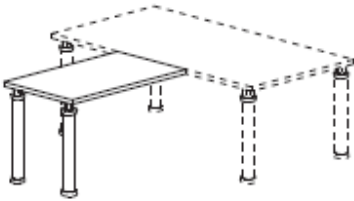

Bow fronted desks

2030mm x 1000mm @ £623.00

Bow fronted desk with supported return

Left or Right hand

2300mm x 2100mm @ £957.00

Bow fronted desk with metal legs

Available in glass or wood finishes

2030mm x 1000mm