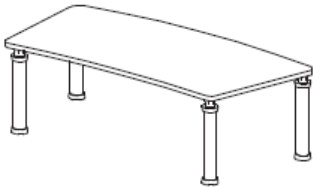

Bow fronted desk with glass top

2030m x 1000mm

Silver legs

Clear glass @ £1110.00

Frosted glass @ £1241.00

Black glass @ £1303.00

White glass @ £1511.00

Chrome legs

Clear glass @ £1388.00

Frosted glass @ £1519.00

Black glass @ £1593.00

White glass @ £1789.00