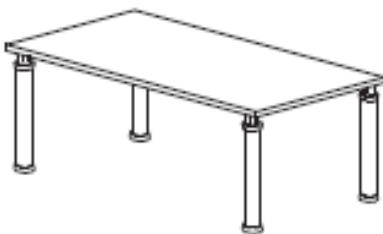

Angoli diritti
Straight corners
Coins droits
Прямые углы
Ángulos derechos

Side panel desks in Light oak, Caneletto walnut or wenge

1750mm x 900mm @ £486.00

2000mm x 900mm @ £509.00

As above with shaped sides

1750mm x 900mm @ £590.00

2000mm x 900mm @ £511.00

Angoli arrotondati
Rounded corners
Coins arrondis
Оакругленные углы
Ángulos redondeados

Desks with metal legs in epc silver or chrome

Silver legs

1750mm x 900mm @ £463.00

2000mm x 900mm @ £477.00

Chrome legs

1750mm x 900mm @ £729.00

2000mm x 900mm @ £750.00

Desks with glass tops

Silver legs

1750mm x 900mm clear glass @ £932.00

1750mm x 900mm frosted glass @ £1056.00

1750mm x 900mm black glass @ £1041.00

1750mm x 900mm white glass @ £1292.00

2000mm x 900mm clear glass @ £981.00

2000mm x 900mm frosted glass @ £1121.00

2000mm x 900mm black glass @ £1177.00

2000mm x 900mm white glass @ £1391.00