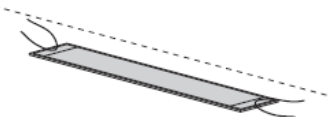

Cable management tray with side access @ £110.00

Cable management tray with hinged top access
300mm x 110mm @ £62.00

Modesty Panels

For rectangular desks in wood finishes

1500mm x 350mm @ £59.00

For glass top desks in aluminium finish