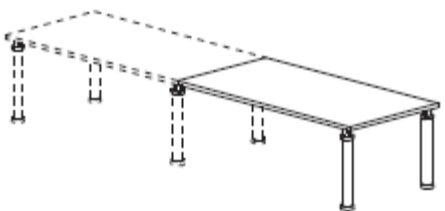

Extension table/desk in wood finishes

Silver legs

1750mm x 900mm @ £338.00

2000mm x 900mm @ £359.00

Chrome legs

1750mm x 900mm @ £463.00

2000mm x 900mm @ £483.00