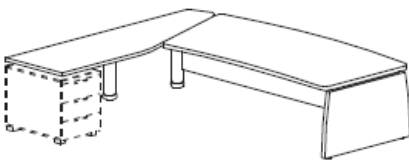

Bow fronted desks

2030mm x 1000mm @ £623.00

Bow fronted desk with supported return

Left or Right hand

2300mm x 2100mm @ £957.00

Bow fronted desk with metal legs

Available in glass or wood finishes

2030mm x 1000mm