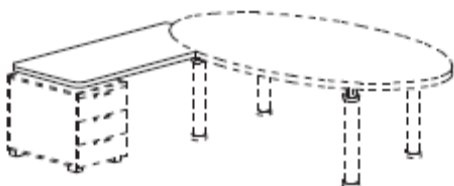

Supported return for elliptical desk

In wood finishes

1060mm x 600mm @ £227.00