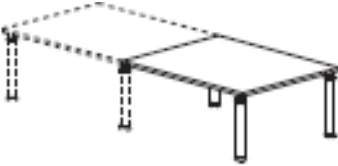

Chrome legs

Clear glass @ £1042.00

Frosted glass @ £1138.00

Black glass @ £1194.00

White glass @ £1330.00

Rectangular meeting table in wood finishes

1500mm x 1200mm
Silver legs @ £520.00
Chrome legs @ £723.00