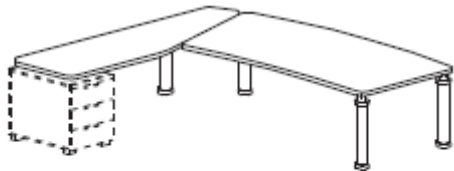

Bow fronted desk with supported return

Left or Right hand

2300m x 2100mm

Silver legs @ £876.00

Chrome legs @ £1146.00