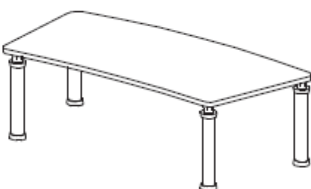

Bow fronted desk with metal legs

Available in glass or wood finishes

2030mm x 1000mm

Silver legs £615.00

Chrome legs @ £863.00