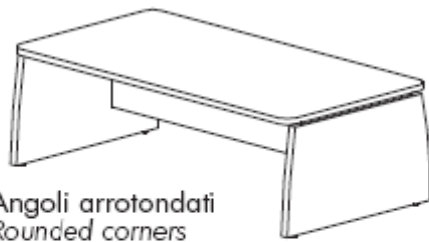

As above with shaped sides

1750mm x 900mm @ £590.00

2000mm x 900mm @ £511.00

Angoli arrotondati
Rounded corners
Coins arrondis
Оакругленные углы
Ángulos redondeados

Desks with metal legs in epc silver or chrome

Silver legs

1750mm x 900mm @ £463.00

2000mm x 900mm @ £477.00

Chrome legs

1750mm x 900mm @ £729.00

2000mm x 900mm @ £750.00

Desks with glass tops

Silver legs

1750mm x 900mm clear glass @ £932.00

1750mm x 900mm frosted glass @ £1056.00

1750mm x 900mm black glass @ £1041.00

1750mm x 900mm white glass @ £1292.00

2000mm x 900mm clear glass @ £981.00

2000mm x 900mm frosted glass @ £1121.00

2000mm x 900mm black glass @ £1177.00

2000mm x 900mm white glass @ £1391.00