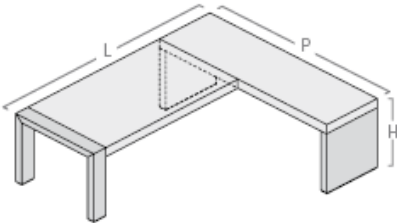

960mm x 580mm x 760mm return @ £519.00

1920mm x 580mm x 760mm return @ £616.00

960mm x 560mm return with metal legs @ £418.00

1280mm x 580mm return with metal legs @ £468.00

1920mm x 580mm return with metal legs @ £517.00

2240mm x 1280mm desk combination @ £1368.00

2240mm x 1920mm desk combination @ £1476.00

2540mm x 1920mm desk combination @ £1513.00

All prices exclude VAT and include delivery to mainland UK during normal working hours