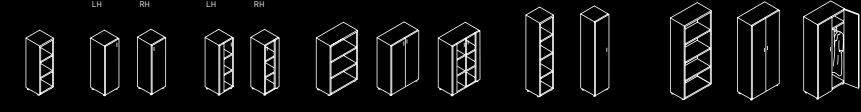

FIANCHI ESTERNI PER LIBRERIA EXTERNAL SIDES FOR CABINETS   TOP LIBRERIA TOP FOR CABINET   MENSOLE CON SUPPORTI WALL-SHELVES WITH SUPPORTS   TOP PER ELEMENTI CENTRALI TOPS FOR CENTRAL UNITS