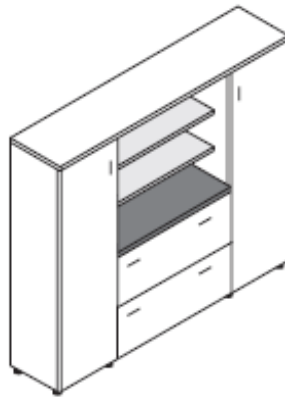

Esempi di composizione.
Composition Examples.

900mm top for 2 door central unit @ **£54.00**

1800mm top for 4 door central unit @ **£74.00**

900mm wall shelf and stirrups @ **£65.00**

1800mm wall shelf with stirrups @ **£91.00**

730mm high x 450mm wide open unit @ **£69.00**

730mm high x 900mm wide open unit @ **£90.00**

730mm high x 450mm single door unit right or left hand opening
single door cupboard @ **£106.00**

730mm high x 900mm wide 2 door cupboard @ **£149.00**

730mm high x 450mm wide single glass door left or right hand
opening @ **£109.00**

730mm high x 900mm wide 2 glass door cupboard @ **£156.00**

730mm high x 450 wide 4 drawer unit @ **£149.00**

730mm high x 450mm wide 2 drawer filing unit @ **£249.00**

730mm high x 900mm wide 2 drawer filing unit @ **£329.00**