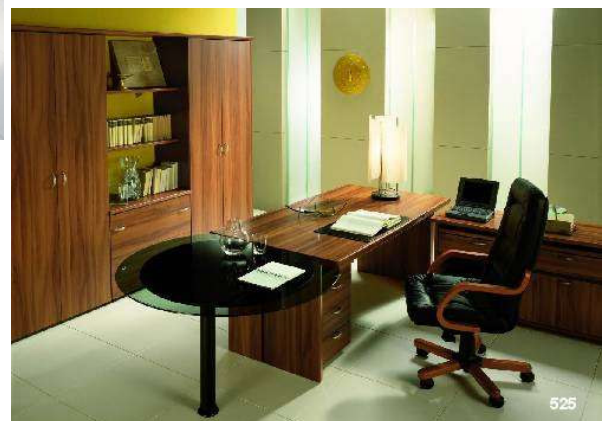

OFFICE REALITY LTD

Max Executive furniture

Traditional Executive furniture that wont break the budget

Contact us on 01823 681217 or email us at info@officereality.co.uk

Affordable expertise @ www.officereality.co.uk