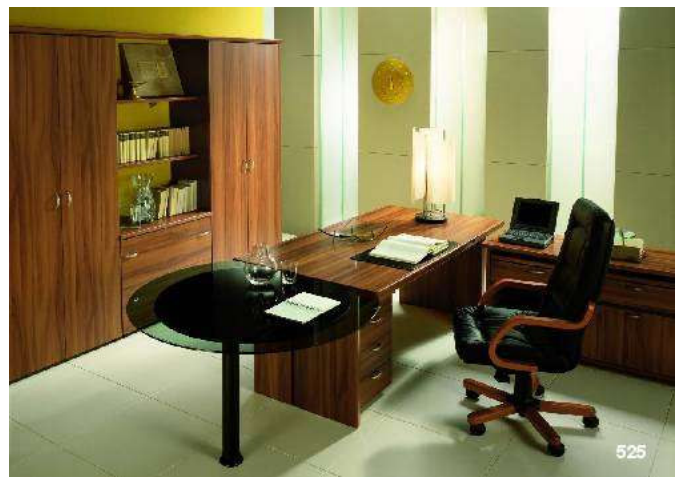

OFFICE REALITY LTD

Max Executive furniture

Traditional Executive furniture that wont break the budget

Contact us on 01823 681217 or email us at info@officereality.co.uk

Affordable expertise @ www.officereality.co.uk