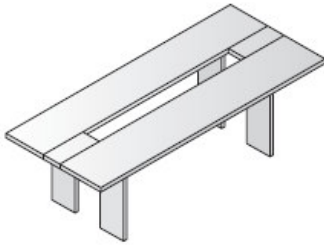

The End-table elements and the Extensions are instead made in MDF painted in anthracite with scratch-proof paint.

The containers are made covered in scratch-proof anthracite and equipped with feet adjustable in height. They are proposed in 2 widths and 3 heights with the possibility of superimposing and putting the elements side by side. The wood doors, tops and lateral finishing sides of the containers are covered in melamine painted with semi-opaque transparent paint. Perimeter/front frames are applied to the tops and sides in 1,10" thick in coated Ramin and Mdf in the same colour. The doors can be equipped with supplementary locks. (standard on h. 28,74" door pairs); doors in glass with side frames and filing cabinets are also available (also with anti-tilt system).

ø 120

1200mm diameter glass meeting end @ **£303.00**

1140mm x 980mm curved glass conference end @ **£303.00**

1260mm x 520mm x 670mm high side service unit with 2 x shallow drawers and 1 x deep drawer @ **£319.00**

1170mm x 580mm x 650mm return desk @ **£142.00**

4 drawer mobile pedestal with 1 x pencil drawer and 3 x shallow drawers @ **£187.00**

2 drawer mobile pedestal with 2 x filing drawers @ **£197.00**

3 drawer mobile pedestal with pencil drawer shallow drawer and filing drawer @ **£191.00**

700mm x 400mm black leather desk pad @ **£54.00**

Meeting table

2500mm x 1240mm @ **£604.00**

3000mm x 1240mm @ **£665.00**

Coffee tables

580mm x 580mm x 450mm high @ **£187.00**

1170mm x 580mm x 450mm high @ **£219.00**