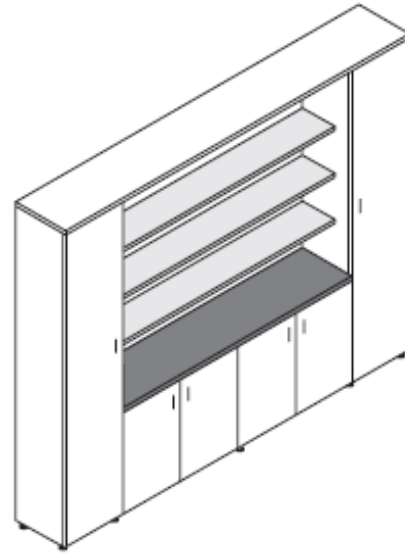

Esempi di composizione.
Composition Examples.

900mm top for 2 door central unit @ **£54.00**

1800mm top for 4 door central unit @ **£74.00**

900mm wall shelf and stirrups @ **£65.00**

1800mm wall shelf with stirrups @ **£91.00**

730mm high x 450mm wide open unit @ **£69.00**

730mm high x 900mm wide open unit @ **£90.00**

730mm high x 450mm single door unit right or left hand opening
single door cupboard @ **£106.00**

730mm high x 900mm wide 2 door cupboard @ **£149.00**

730mm high x 450mm wide single glass door left or right hand
opening @ **£109.00**

730mm high x 900mm wide 2 glass door cupboard @ **£156.00**

730mm high x 450 wide 4 drawer unit @ **£149.00**

730mm high x 450mm wide 2 drawer filing unit @ **£249.00**

730mm high x 900mm wide 2 drawer filing unit @ **£329.00**