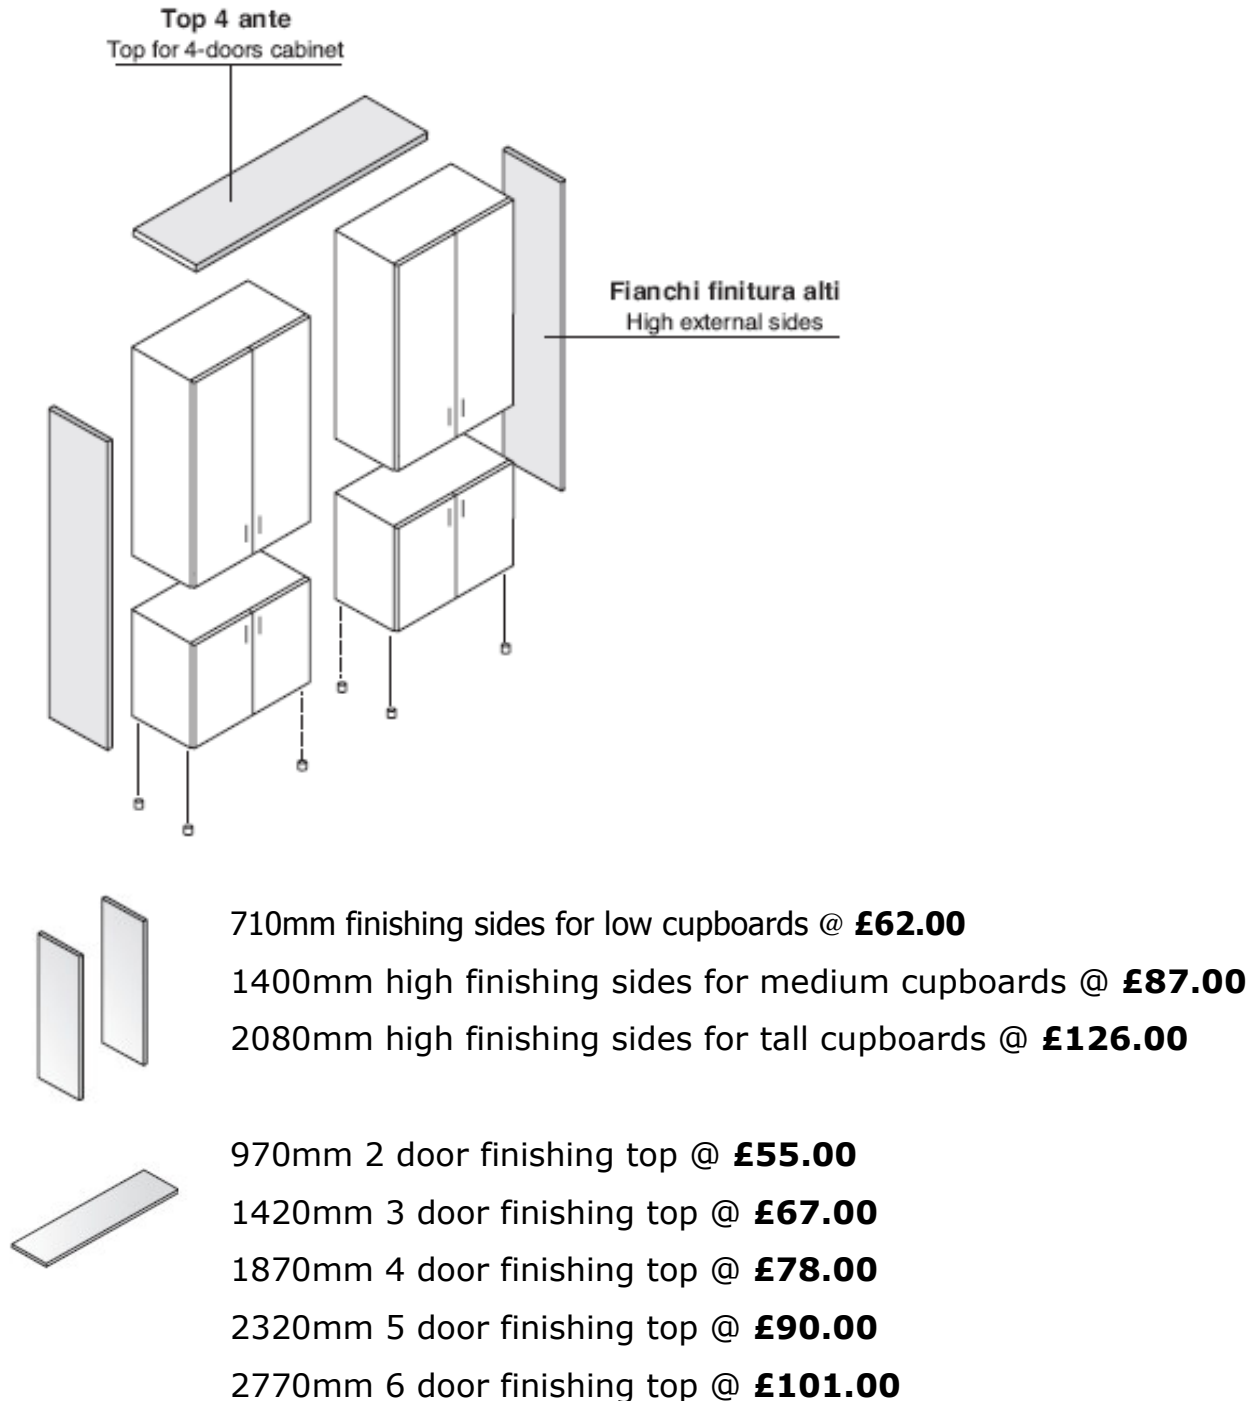

Max cupboards

Sides and tops of cupboards are bin anthracite unless finishing sides in Walnut, Rosewood or Cherry are added