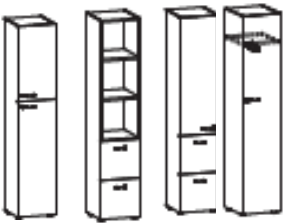

1310mm high x 430mm wide with 2 filing drawers @ **£269.00**

1310mm high x 430mm wide with 4 shallow drawers @ **£245.00**

1310mm high x 860mm wide open unit @ **£114.00**

1310mm high x 860mm wide double door unit @ **£190.00**

1310mm high x 860mm wide with low doors @ **£174.00**

1310mm high x 860mm wide x glass doors @ **£201.00**

1310mm high x 860mm wide with 2 drawers @ **£332.00**

1310mm wide x 860mm wide with vertical ABS shutter @ **£330.00**

2140mm high x 430mm wide open unit @ **£136.00**

2140mm high x 430mm wide with left or right hand door @ **£206.00**

2140mm high x 430mm wide with left or right hand mid door @ **£185.00**

2140mm high x 430mm wide with left or right hand low door @ **£175.00**