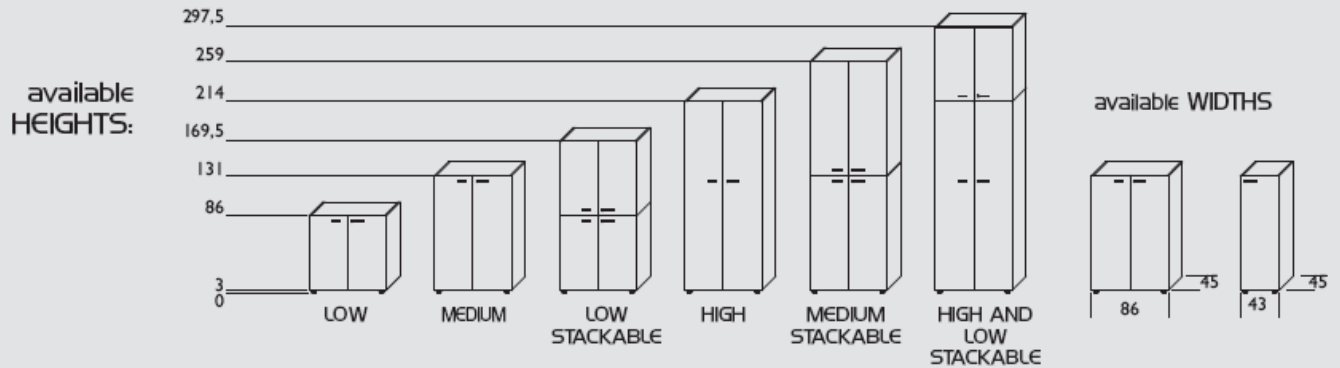

AC - maple	RO - bleached oak	CA - cherry
NC - walnut	WE - wengé	

Finishing top 4 cm