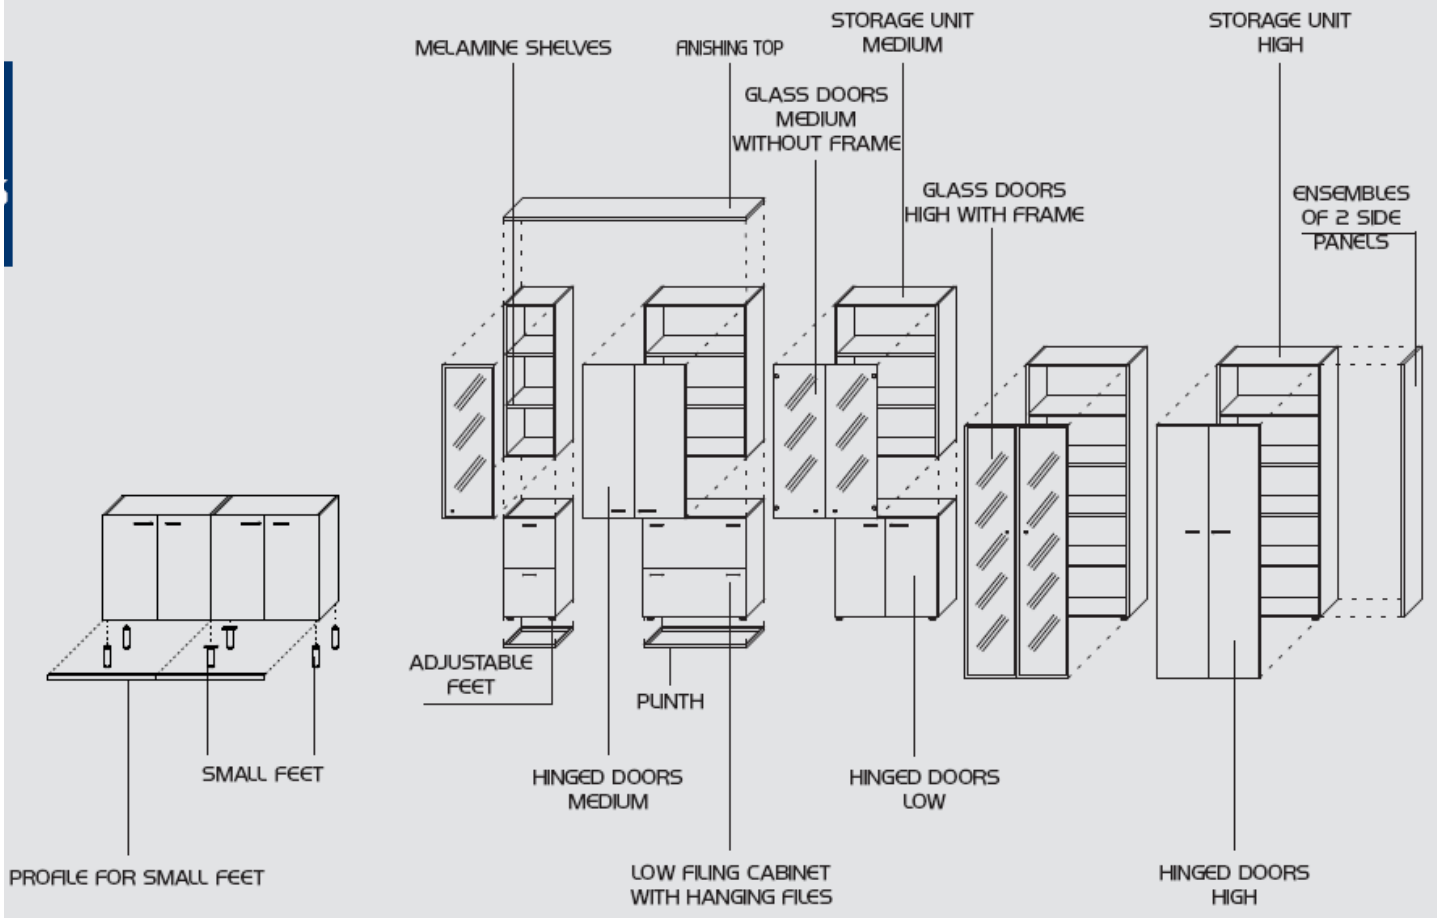

AC - maple	RO - bleached oak	CA - cherry
NC - walnut	WE - wengé	

Finishing top 4 cm