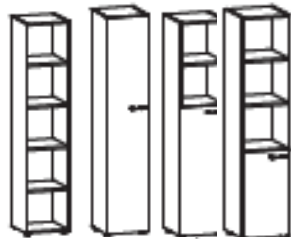

1310mm high x 430mm wide open unit @ **£87.00**

1310mm high x 430mm wide with left or right hand door @ **£138.00**

1310mm high x 430mm wide with left or right hand low door @ **£127.00**

1310mm high x 430mm wide with glass door @ **£269.00**

1310mm high x 430mm wide with 2 filing drawers @ **£269.00**

1310mm high x 430mm wide with 4 shallow drawers @ **£245.00**

1310mm high x 860mm wide open unit @ **£114.00**

1310mm high x 860mm wide double door unit @ **£190.00**

1310mm high x 860mm wide with low doors @ **£174.00**

1310mm high x 860mm wide x glass doors @ **£201.00**

1310mm high x 860mm wide with 2 drawers @ **£332.00**

1310mm wide x 860mm wide with vertical ABS shutter @ **£330.00**

2140mm high x 430mm wide open unit @ **£136.00**

2140mm high x 430mm wide with left or right hand door @ **£206.00**

2140mm high x 430mm wide with left or right hand mid door @ **£185.00**

2140mm high x 430mm wide with left or right hand low door @ **£175.00**