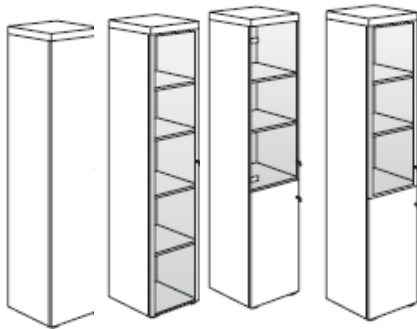

FLOAT glass 0.5cm thick.

Colours: **C** Transparent

SILK SCREEN glass 0.5cm thick.

Colours: **KV** Black - **WV** White

Various accessories are available.

ATTENTION

Order top of the H 83 / H 160 storage units separately (see page 75).

Top thickness is already included in the storage units height.

H 205 storage units: top included.

830mm high x 460mm wide x 500mm deep single door @ **£158.00**
As above with 4 drawers @ **£259.00**
830mm high x 920mm wide x 500mm deep 2 door unit @ **£222.00**

1600mm high x 460mm wide x 500mm deep single door @ **£241.00**
As above with single smoked glass door @ **£226.00**
As above with single Aluminium framed clear glass door @ **£361.00**
As above with Aluminium framed black or white glass door @ **£408.00**

1600mm high x 920mm wide x 500mm deep 2 door cupboard @ **£334.00**
As above with smoked glass doors @ **£348.00**
As above with Aluminium framed clear glass doors @ **£559.00**
As above with Aluminium framed white or black glass doors @ **£659.00**