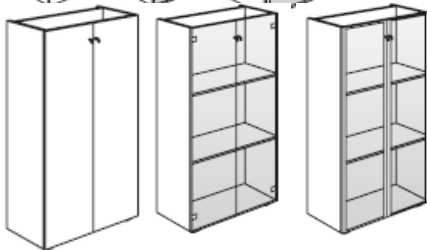

FLOAT glass 0.5cm thick.

Colours: **C** Transparent

SILK SCREEN glass 0.5cm thick.

Colours: **KV** Black - **WV** White

Various accessories are available.

ATTENTION

Order top of the H 83 / H 160 storage units separately (see page 75).

Top thickness is already included in the storage units height.

H 205 storage units: top included.

830mm high x 460mm wide x 500mm deep single door @ **£158.00**
As above with 4 drawers @ **£259.00**
830mm high x 920mm wide x 500mm deep 2 door unit @ **£222.00**

1600mm high x 460mm wide x 500mm deep single door @ **£241.00**
As above with single smoked glass door @ **£226.00**
As above with single Aluminium framed clear glass door @ **£361.00**
As above with Aluminium framed black or white glass door @ **£408.00**