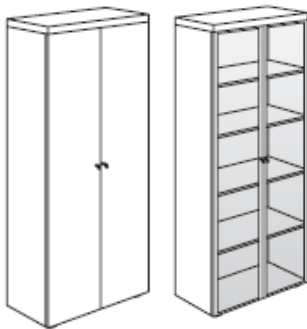

2050mm high x 920mm wide x 500mm deep 2 door cupboard @ **£493.00**
As above with Aluminium framed clear glass doors @ **£769.00**
As above with Aluminium frame white or black glass doors @ **£850.00**