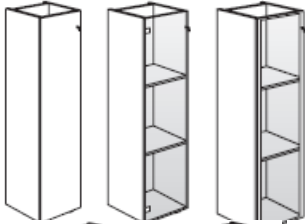

FLOAT glass 0.5cm thick.

Colours: **C** Transparent

SILK SCREEN glass 0.5cm thick.

Colours: **KV** Black - **WV** White

Various accessories are available.

ATTENTION

Order top of the H 83 / H 160 storage units separately (see page 75).

Top thickness is already included in the storage units height.

H 205 storage units: top included.

830mm high x 460mm wide x 500mm deep single door @ **£158.00**
As above with 4 drawers @ **£259.00**
830mm high x 920mm wide x 500mm deep 2 door unit @ **£222.00**