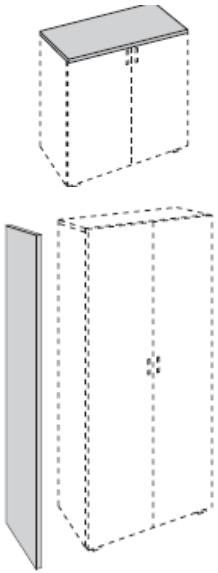

38mm Finishing tops

460mm wide one door @ **£53.00**

920mm wide 2 door @ **£70.00**

1380mm wide 3 door @ **£82.00**

1840mm wide 4 door @ **£101.00**

2300mm wide 5 door @ **£131.00**

2760mm wide 6 door @ **£155.00**

38mm finishing sides

830mm high @ **£66.00**

1600mm high @ **£96.00**

2050mm high @ **£118.00**