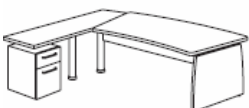

Left or Right hand version 1750mm x 900mm @ **£699.00**  
Left or Right hand version 2000mm x 900mm @ **£735.00**

Left or Right hand version 1750mm x 900mm @ **£716.00**  
Left or Right hand version 2000mm x 900mm @ **£738.00**

2030mm x 1000mm bow fronted desk @ **£516.00**

Left or Right hand version 2300mm x 2100mm @ **£822.00**

Left or Right hand version 2300mm x 2100mm @ **£840.00**