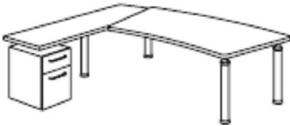

Left or Right hand version 1750mm x 900mm @ **£699.00**  
Left or Right hand version 2000mm x 900mm @ **£735.00**

Left or Right hand version 1750mm x 900mm @ **£716.00**  
Left or Right hand version 2000mm x 900mm @ **£738.00**

2030mm x 1000mm bow fronted desk @ **£516.00**

Left or Right hand version 2300mm x 2100mm @ **£822.00**

Left or Right hand version 2300mm x 2100mm @ **£840.00**

## Trapezoidal desk with bow front

2030mm x 1000mm @ **£477.00**  
As above in clear glass @ **£911.00**  
As above in Satinised glass @ **£1052.00**  
As above in Black or White glass @ **£989.00**

Left or Right hand version 2300mm x 2100mm @ **£868.00**