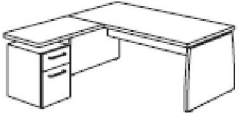

### Panel side workstations

1750mm x 900mm @ **£390.00**  
2000mm x 900mm @ **£401.00**

Left or Right hand version 1750mm x 1900 @ **£665.00**  
Left or Right hand version 2000mm x 1900mm @ **£685.00**

Left or right hand version 1750mm x 1900mm @ **£682.00**  
Left or Right hand version 2000mm x 1900mm @ **£699.00**