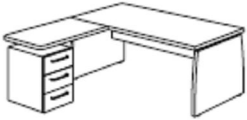

Left or Right hand version 1750mm x 1900 @ **£665.00**
Left or Right hand version 2000mm x 1900mm @ **£685.00**