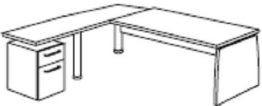

### Panel side workstations

1750mm x 900mm @ **£390.00**  
2000mm x 900mm @ **£401.00**

Left or Right hand version 1750mm x 1900 @ **£665.00**  
Left or Right hand version 2000mm x 1900mm @ **£685.00**

Left or right hand version 1750mm x 1900mm @ **£682.00**  
Left or Right hand version 2000mm x 1900mm @ **£699.00**

Left or Right hand version 2350mm x 2060mm @ **£761.00**  
Left or Right hand version 2600mm x 2060mm @ **£839.00**

Left or Right hand version 2350mm x 2060mm @ **£792.00**  
Left or Right hand version 2600mm x 2060mm @ **£853.00**