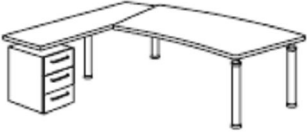

Left or Right hand version 1750mm x 900mm @ **£699.00**  
Left or Right hand version 2000mm x 900mm @ **£735.00**

Left or Right hand version 1750mm x 900mm @ **£716.00**  
Left or Right hand version 2000mm x 900mm @ **£738.00**

2030mm x 1000mm bow fronted desk @ **£516.00**

Left or Right hand version 2300mm x 2100mm @ **£822.00**

Left or Right hand version 2300mm x 2100mm @ **£840.00**

## Trapezoidal desk with bow front

2030mm x 1000mm @ **£477.00**  
As above in clear glass @ **£911.00**  
As above in Satinised glass @ **£1052.00**  
As above in Black or White glass @ **£989.00**

Left or Right hand version 2300mm x 2100mm @ **£868.00**