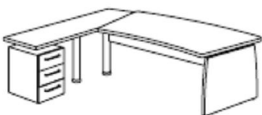

Left or Right hand version 2300mm x 2100mm @ **£822.00**