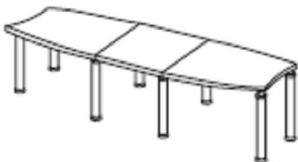

Leather desk pad for rectangular and trapezoidal desks @ **£79.00**

3000mm x 1200mm boat table @ **£688.00**

1200mm x 1200mm table @ **£413.00**

2400mm x 2400mm table @ **£1145.00**

4200mm x 1200mm table @ **£1033.00**