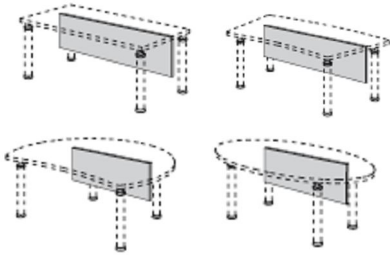

1500mm x 300mm Metal modesty panels in Aluminium finish for all desks @ **£112.00**

600mm x 600mm x 420mm high coffee table @ **£91.00**

100mm x 600mm x 420mm high coffee table @ **£122.00**

Chrome legs available at an extra **£33.00** per leg

Pedestal supports in chrome for an extra **£18.00**

Leather desk pad for rectangular and trapezoidal desks @ **£79.00**

3000mm x 1200mm boat table @ **£688.00**

1200mm x 1200mm table @ **£413.00**

2400mm x 2400mm table @ **£1145.00**