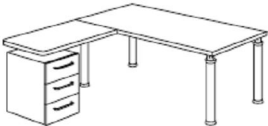

Left or Right hand version 1750mm x 900mm @ **£699.00**
Left or Right hand version 2000mm x 900mm @ **£735.00**