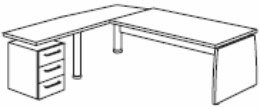

### Panel side workstations

1750mm x 900mm @ **£390.00**  
2000mm x 900mm @ **£401.00**

Left or Right hand version 1750mm x 1900 @ **£665.00**  
Left or Right hand version 2000mm x 1900mm @ **£685.00**

Left or right hand version 1750mm x 1900mm @ **£682.00**  
Left or Right hand version 2000mm x 1900mm @ **£699.00**

Left or Right hand version 2350mm x 2060mm @ **£761.00**  
Left or Right hand version 2600mm x 2060mm @ **£839.00**

Left or Right hand version 2350mm x 2060mm @ **£792.00**  
Left or Right hand version 2600mm x 2060mm @ **£853.00**