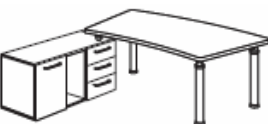

Left or Right hand version 2150mm x 1880mm @ **£730.00**
As above with Satinised glass top @ **£1379.00**